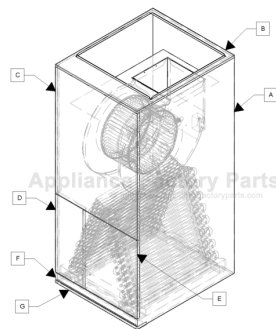

This Owner's Manual is provided and hosted by [Appliance Factory Parts](#).

COMFORT-AIRE AHG36-0A Owner's Manual

[Shop genuine replacement parts for COMFORT-AIRE
AHG36-0A](#)

[Find Your COMFORT-AIRE HVAC Parts - Select From 1486 Models](#)

----- Manual continues below -----

MODEL NUMBER	DESCRIPTION	COIL	VERTICAL PLATIC PAN	HORIZONTAL DRAIN PAN	A WRAPPER	B TOP	C BLOWER DOOR	D MANIFOLD DOOR	AC
AHG24-0A	H41-46-26AA2BCCC1X/	CA024A8Y2D	R86EB0220	R86CF0024	R87IR0005	R87IAE016	R87IFC001	R87IFBX07	F
AHG30-0A	H41-37-39AA2BCCC1X/	CA036A8W2D	R86EB0220	R86CF0024	R87IR0005	R87IAE016	R87IFC001	R87IFBX07	F
AHG36-0A	H15-49-50AA2BCCC1X/	CA036A8W2D	R86EB0222	R86EB0204	R87IQ0002	R87IX0015	R87IXB001	R87IXA001	F
AHG48-0A	H15-52-67AA2BCCC1X/	CA048A8W5Y	R86EB0222	R86EB0204	R87IQ0002	R87IX0015	R87IXB001	R87IXA004	F
AHG60-0A	H15-53-80AA2BCCC1X/	CA060A6E5Y	R86CG0029	R86CG0028	R87IQ0002	R87IX0015	R87IXB001	R87IXA004	F
AHG24-00-1A	S41-45-00-C1BACP1X/	CA024A8Y2D	R86EB0220	R86CF0024	R87MR0005	R87IAE017	R87IFC001	R87IFBX07	F
AHG36-00-1A	S41-34-00-C1BACP1X/	CA036A8W2D	R86EB0222	R86CF0024	R87MR0005	R87IAE017	R87IFC001	R87IFBX07	F
AHG48-00-1A	S15-55-00-C1BACP1X/	CA048A8W5Y	R86EB0222	R86EB0204	R87MQ0002	R87IX0013	R87IXB001	R87IXA001	F
AHG60-00-1A	S15-51-00-C1BACP1X/	CA060A6E5Y	R86CG0029	R86CG0028	R87MQ0002	R87IX0013	R87IXB001	R87IXA004	F