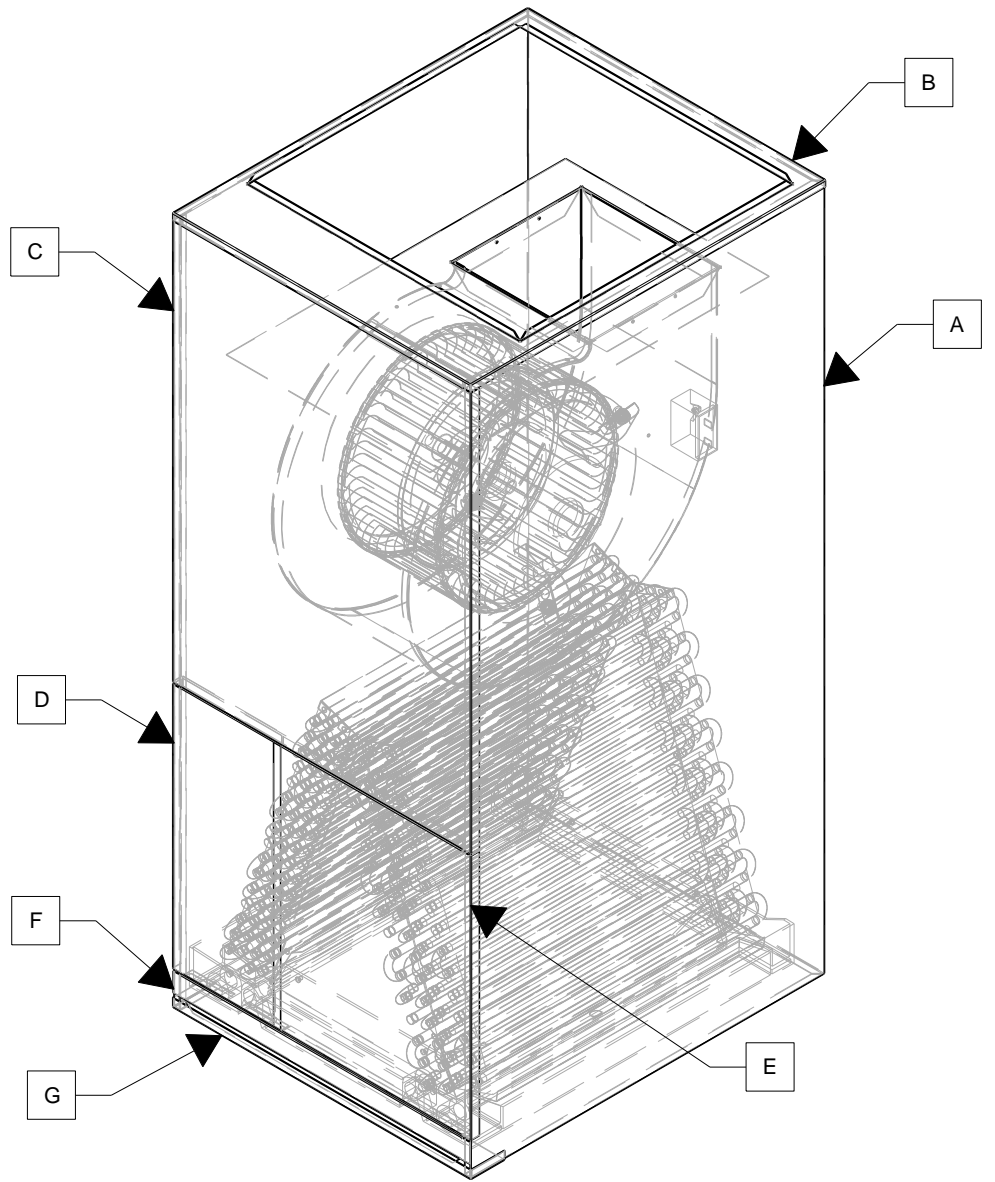

This Owner's Manual is provided and hosted by [Appliance Factory Parts](#).

COMFORT-AIRE AHG36-0A Owner's Manual

[Shop genuine replacement parts for COMFORT-AIRE
AHG36-0A](#)

[Find Your COMFORT-AIRE HVAC Parts - Select From 1486 Models](#)

----- Manual continues below -----

MODEL NUMBER	DESCRIPTION	COIL	VERTICAL PLATIC PAN	HORIZONTAL DRAIN PAN	A WRAPPER	B TOP	C BLOWER DOOR	D MANIFOLD DOOR	AC
AHG24-0A	H41-46-26AA2BCCC1X/	CA024A8Y2D	R86EB0220	R86CF0024	R87IR0005	R87IAE016	R87IFC001	R87IFBX07	F
AHG30-0A	H41-37-39AA2BCCC1X/	CA036A8W2D	R86EB0220	R86CF0024	R87IR0005	R87IAE016	R87IFC001	R87IFBX07	F
AHG36-0A	H15-49-50AA2BCCC1X/	CA036A8W2D	R86EB0222	R86EB0204	R87IQ0002	R87IX0015	R87IXB001	R87IXA001	F
AHG48-0A	H15-52-67AA2BCCC1X/	CA048A8W5Y	R86EB0222	R86EB0204	R87IQ0002	R87IX0015	R87IXB001	R87IXA004	F
AHG60-0A	H15-53-80AA2BCCC1X/	CA060A6E5Y	R86CG0029	R86CG0028	R87IQ0002	R87IX0015	R87IXB001	R87IXA004	F
AHG24-00-1A	S41-45-00-C1BACP1X/	CA024A8Y2D	R86EB0220	R86CF0024	R87MR0005	R87IAE017	R87IFC001	R87IFBX07	F
AHG36-00-1A	S41-34-00-C1BACP1X/	CA036A8W2D	R86EB0222	R86CF0024	R87MR0005	R87IAE017	R87IFC001	R87IFBX07	F
AHG48-00-1A	S15-55-00-C1BACP1X/	CA048A8W5Y	R86EB0222	R86EB0204	R87MQ0002	R87IX0013	R87IXB001	R87IXA001	F
AHG60-00-1A	S15-51-00-C1BACP1X/	CA060A6E5Y	R86CG0029	R86CG0028	R87MQ0002	R87IX0013	R87IXB001	R87IXA004	F