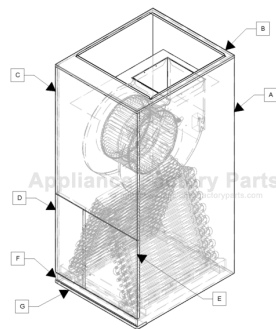

This Owner's Manual is provided and hosted by [Appliance Factory Parts](#).

COMFORT-AIRE AHG48-0A Owner's Manual

[Shop genuine replacement parts for COMFORT-AIRE
AHG48-0A](#)

[Find Your COMFORT-AIRE HVAC Parts - Select From 1486 Models](#)

----- Manual continues below -----

MODEL NUMBER	DESCRIPTION	COIL	VERTICAL PLATIC PAN	HORIZONTAL DRAIN PAN	A WRAPPER	B TOP	C BLOWER DOOR	D MANIFOLD DOOR	AC
AHG24-0A	H41-46-26AA2BCCC1X/	CA024A8Y2D	R86EB0220	R86CF0024	R87IR0005	R87IAE016	R87IFC001	R87IFBX07	F
AHG30-0A	H41-37-39AA2BCCC1X/	CA036A8W2D	R86EB0220	R86CF0024	R87IR0005	R87IAE016	R87IFC001	R87IFBX07	F
AHG36-0A	H15-49-50AA2BCCC1X/	CA036A8W2D	R86EB0222	R86EB0204	R87IQ0002	R87IX0015	R87IXB001	R87IXA001	F
AHG48-0A	H15-52-67AA2BCCC1X/	CA048A8W5Y	R86EB0222	R86EB0204	R87IQ0002	R87IX0015	R87IXB001	R87IXA004	F
AHG60-0A	H15-53-80AA2BCCC1X/	CA060A6E5Y	R86CG0029	R86CG0028	R87IQ0002	R87IX0015	R87IXB001	R87IXA004	F
AHG24-00-1A	S41-45-00-C1BACP1X/	CA024A8Y2D	R86EB0220	R86CF0024	R87MR0005	R87IAE017	R87IFC001	R87IFBX07	F
AHG36-00-1A	S41-34-00-C1BACP1X/	CA036A8W2D	R86EB0222	R86CF0024	R87MR0005	R87IAE017	R87IFC001	R87IFBX07	F
AHG48-00-1A	S15-55-00-C1BACP1X/	CA048A8W5Y	R86EB0222	R86EB0204	R87MQ0002	R87IX0013	R87IXB001	R87IXA001	F
AHG60-00-1A	S15-51-00-C1BACP1X/	CA060A6E5Y	R86CG0029	R86CG0028	R87MQ0002	R87IX0013	R87IXB001	R87IXA004	F