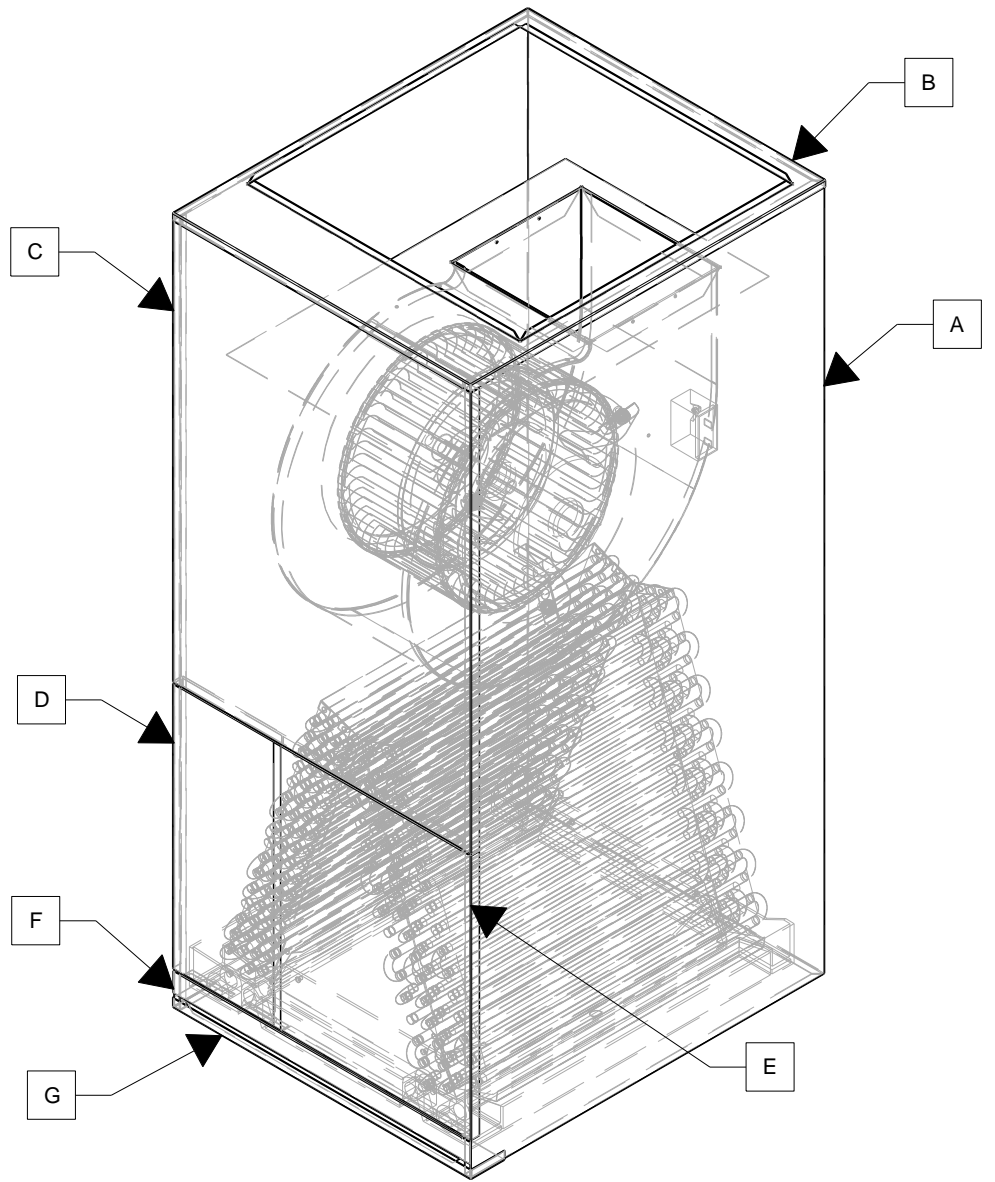

This Owner's Manual is provided and hosted by [Appliance Factory Parts](#).

COMFORT-AIRE AHG48-0A Owner's Manual

[Shop genuine replacement parts for COMFORT-AIRE
AHG48-0A](#)

[Find Your COMFORT-AIRE HVAC Parts - Select From 1486 Models](#)

----- Manual continues below -----

MODEL NUMBER	DESCRIPTION	COIL	VERTICAL PLATIC PAN	HORIZONTAL DRAIN PAN	A WRAPPER	B TOP	C BLOWER DOOR	D MANIFOLD DOOR	AC
AHG24-0A	H41-46-26AA2BCCC1X/	CA024A8Y2D	R86EB0220	R86CF0024	R87IR0005	R87IAE016	R87IFC001	R87IFBX07	F
AHG30-0A	H41-37-39AA2BCCC1X/	CA036A8W2D	R86EB0220	R86CF0024	R87IR0005	R87IAE016	R87IFC001	R87IFBX07	F
AHG36-0A	H15-49-50AA2BCCC1X/	CA036A8W2D	R86EB0222	R86EB0204	R87IQ0002	R87IX0015	R87IXB001	R87IXA001	F
AHG48-0A	H15-52-67AA2BCCC1X/	CA048A8W5Y	R86EB0222	R86EB0204	R87IQ0002	R87IX0015	R87IXB001	R87IXA004	F
AHG60-0A	H15-53-80AA2BCCC1X/	CA060A6E5Y	R86CG0029	R86CG0028	R87IQ0002	R87IX0015	R87IXB001	R87IXA004	F
AHG24-00-1A	S41-45-00-C1BACP1X/	CA024A8Y2D	R86EB0220	R86CF0024	R87MR0005	R87IAE017	R87IFC001	R87IFBX07	F
AHG36-00-1A	S41-34-00-C1BACP1X/	CA036A8W2D	R86EB0222	R86CF0024	R87MR0005	R87IAE017	R87IFC001	R87IFBX07	F
AHG48-00-1A	S15-55-00-C1BACP1X/	CA048A8W5Y	R86EB0222	R86EB0204	R87MQ0002	R87IX0013	R87IXB001	R87IXA001	F
AHG60-00-1A	S15-51-00-C1BACP1X/	CA060A6E5Y	R86CG0029	R86CG0028	R87MQ0002	R87IX0013	R87IXB001	R87IXA004	F