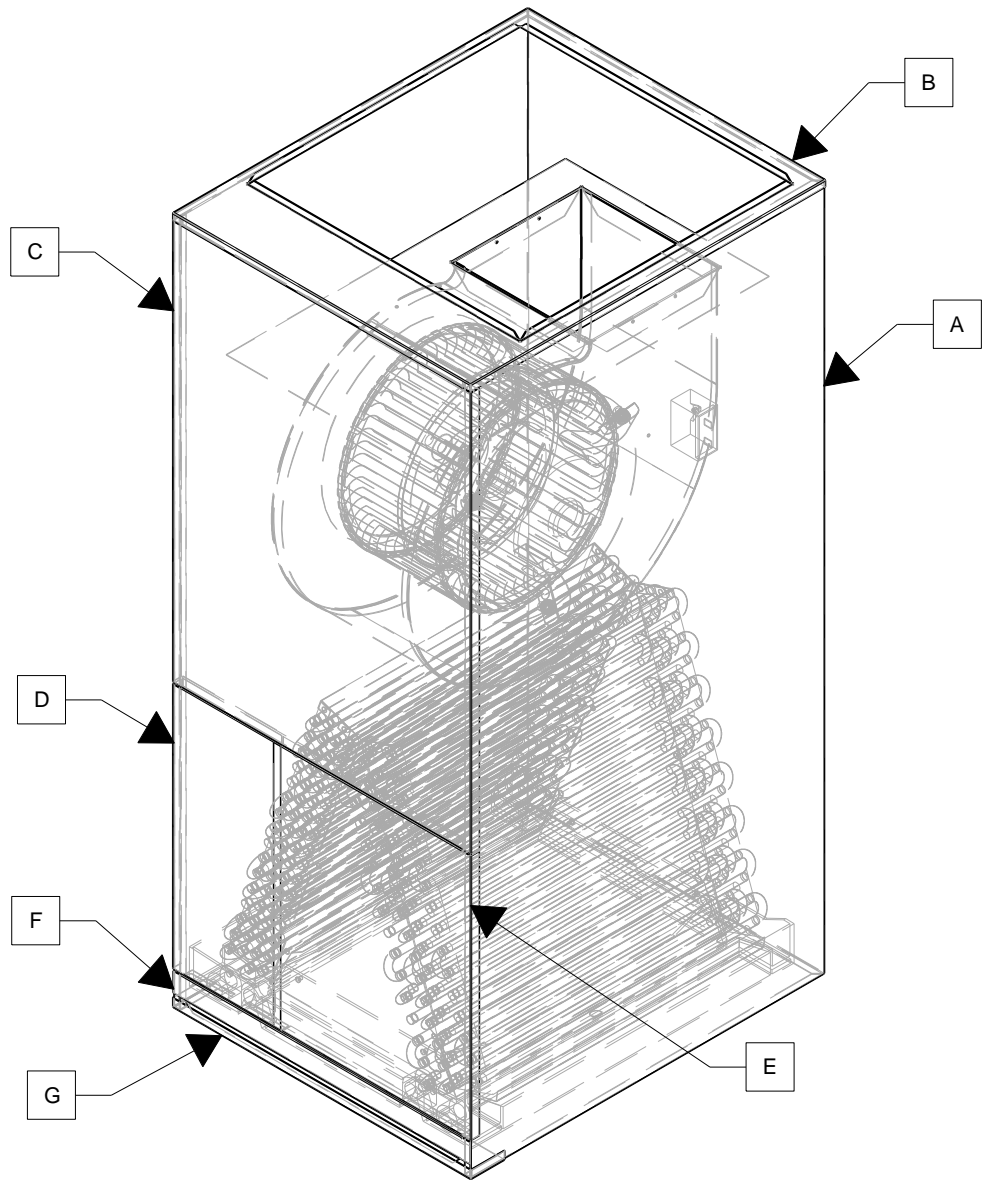

# COMFORT-AIRE AHG60-0A Owner's Manual

[Shop genuine replacement parts for COMFORT-AIRE  
AHG60-0A](#)

[Find Your COMFORT-AIRE HVAC Parts - Select From 1486 Models](#)

----- Manual continues below -----

MODEL NUMBER	DESCRIPTION	COIL	VERTICAL PLATIC PAN	HORIZONTAL DRAIN PAN	A WRAPPER	B TOP	C BLOWER DOOR	D MANIFOLD DOOR	AC
AHG24-0A	H41-46-26AA2BCCC1X/	CA024A8Y2D	R86EB0220	R86CF0024	R87IR0005	R87IAE016	R87IFC001	R87IFBX07	F
AHG30-0A	H41-37-39AA2BCCC1X/	CA036A8W2D	R86EB0220	R86CF0024	R87IR0005	R87IAE016	R87IFC001	R87IFBX07	F
AHG36-0A	H15-49-50AA2BCCC1X/	CA036A8W2D	R86EB0222	R86EB0204	R87IQ0002	R87IX0015	R87IXB001	R87IXA001	F
AHG48-0A	H15-52-67AA2BCCC1X/	CA048A8W5Y	R86EB0222	R86EB0204	R87IQ0002	R87IX0015	R87IXB001	R87IXA004	F
AHG60-0A	H15-53-80AA2BCCC1X/	CA060A6E5Y	R86CG0029	R86CG0028	R87IQ0002	R87IX0015	R87IXB001	R87IXA004	F
AHG24-00-1A	S41-45-00-C1BACP1X/	CA024A8Y2D	R86EB0220	R86CF0024	R87MR0005	R87IAE017	R87IFC001	R87IFBX07	F
AHG36-00-1A	S41-34-00-C1BACP1X/	CA036A8W2D	R86EB0222	R86CF0024	R87MR0005	R87IAE017	R87IFC001	R87IFBX07	F
AHG48-00-1A	S15-55-00-C1BACP1X/	CA048A8W5Y	R86EB0222	R86EB0204	R87MQ0002	R87IX0013	R87IXB001	R87IXA001	F
AHG60-00-1A	S15-51-00-C1BACP1X/	CA060A6E5Y	R86CG0029	R86CG0028	R87MQ0002	R87IX0013	R87IXB001	R87IXA004	F