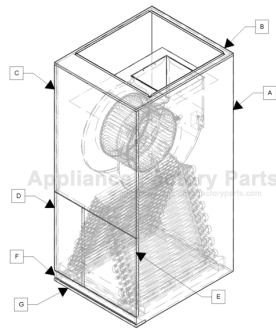

# COMFORT-AIRE AHG60-0A Owner's Manual

[Shop genuine replacement parts for COMFORT-AIRE  
AHG60-0A](#)

[Find Your COMFORT-AIRE HVAC Parts - Select From 1486 Models](#)

----- Manual continues below -----

MODEL NUMBER	DESCRIPTION	COIL	VERTICAL PLATIC PAN	HORIZONTAL DRAIN PAN	A WRAPPER	B TOP	C BLOWER DOOR	D MANIFOLD DOOR	AC
AHG24-0A	H41-46-26AA2BCCC1X/	CA024A8Y2D	R86EB0220	R86CF0024	R87IR0005	R87IAE016	R87IFC001	R87IFBX07	F
AHG30-0A	H41-37-39AA2BCCC1X/	CA036A8W2D	R86EB0220	R86CF0024	R87IR0005	R87IAE016	R87IFC001	R87IFBX07	F
AHG36-0A	H15-49-50AA2BCCC1X/	CA036A8W2D	R86EB0222	R86EB0204	R87IQ0002	R87IX0015	R87IXB001	R87IXA001	F
AHG48-0A	H15-52-67AA2BCCC1X/	CA048A8W5Y	R86EB0222	R86EB0204	R87IQ0002	R87IX0015	R87IXB001	R87IXA004	F
AHG60-0A	H15-53-80AA2BCCC1X/	CA060A6E5Y	R86CG0029	R86CG0028	R87IQ0002	R87IX0015	R87IXB001	R87IXA004	F
AHG24-00-1A	S41-45-00-C1BACP1X/	CA024A8Y2D	R86EB0220	R86CF0024	R87MR0005	R87IAE017	R87IFC001	R87IFBX07	F
AHG36-00-1A	S41-34-00-C1BACP1X/	CA036A8W2D	R86EB0222	R86CF0024	R87MR0005	R87IAE017	R87IFC001	R87IFBX07	F
AHG48-00-1A	S15-55-00-C1BACP1X/	CA048A8W5Y	R86EB0222	R86EB0204	R87MQ0002	R87IX0013	R87IXB001	R87IXA001	F
AHG60-00-1A	S15-51-00-C1BACP1X/	CA060A6E5Y	R86CG0029	R86CG0028	R87MQ0002	R87IX0013	R87IXB001	R87IXA004	F