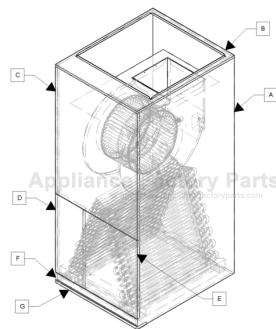

# COMFORT-AIRE AHG48-00-1A Owner's Manual

[Shop genuine replacement parts for COMFORT-AIRE  
AHG48-00-1A](#)

[Find Your COMFORT-AIRE HVAC Parts - Select From 1486 Models](#)

----- Manual continues below -----

MODEL NUMBER	DESCRIPTION	COIL	VERTICAL PLATIC PAN	HORIZONTAL DRAIN PAN	A WRAPPER	B TOP	C BLOWER DOOR	D MANIFOLD DOOR	AC
AHG24-0A	H41-46-26AA2BCCC1X/	CA024A8Y2D	R86EB0220	R86CF0024	R87IR0005	R87IAE016	R87IFC001	R87IFBX07	F
AHG30-0A	H41-37-39AA2BCCC1X/	CA036A8W2D	R86EB0220	R86CF0024	R87IR0005	R87IAE016	R87IFC001	R87IFBX07	F
AHG36-0A	H15-49-50AA2BCCC1X/	CA036A8W2D	R86EB0222	R86EB0204	R87IQ0002	R87IX0015	R87IXB001	R87IXA001	F
AHG48-0A	H15-52-67AA2BCCC1X/	CA048A8W5Y	R86EB0222	R86EB0204	R87IQ0002	R87IX0015	R87IXB001	R87IXA004	F
AHG60-0A	H15-53-80AA2BCCC1X/	CA060A6E5Y	R86CG0029	R86CG0028	R87IQ0002	R87IX0015	R87IXB001	R87IXA004	F
AHG24-00-1A	S41-45-00-C1BACP1X/	CA024A8Y2D	R86EB0220	R86CF0024	R87MR0005	R87IAE017	R87IFC001	R87IFBX07	F
AHG36-00-1A	S41-34-00-C1BACP1X/	CA036A8W2D	R86EB0222	R86CF0024	R87MR0005	R87IAE017	R87IFC001	R87IFBX07	F
AHG48-00-1A	S15-55-00-C1BACP1X/	CA048A8W5Y	R86EB0222	R86EB0204	R87MQ0002	R87IX0013	R87IXB001	R87IXA001	F
AHG60-00-1A	S15-51-00-C1BACP1X/	CA060A6E5Y	R86CG0029	R86CG0028	R87MQ0002	R87IX0013	R87IXB001	R87IXA004	F