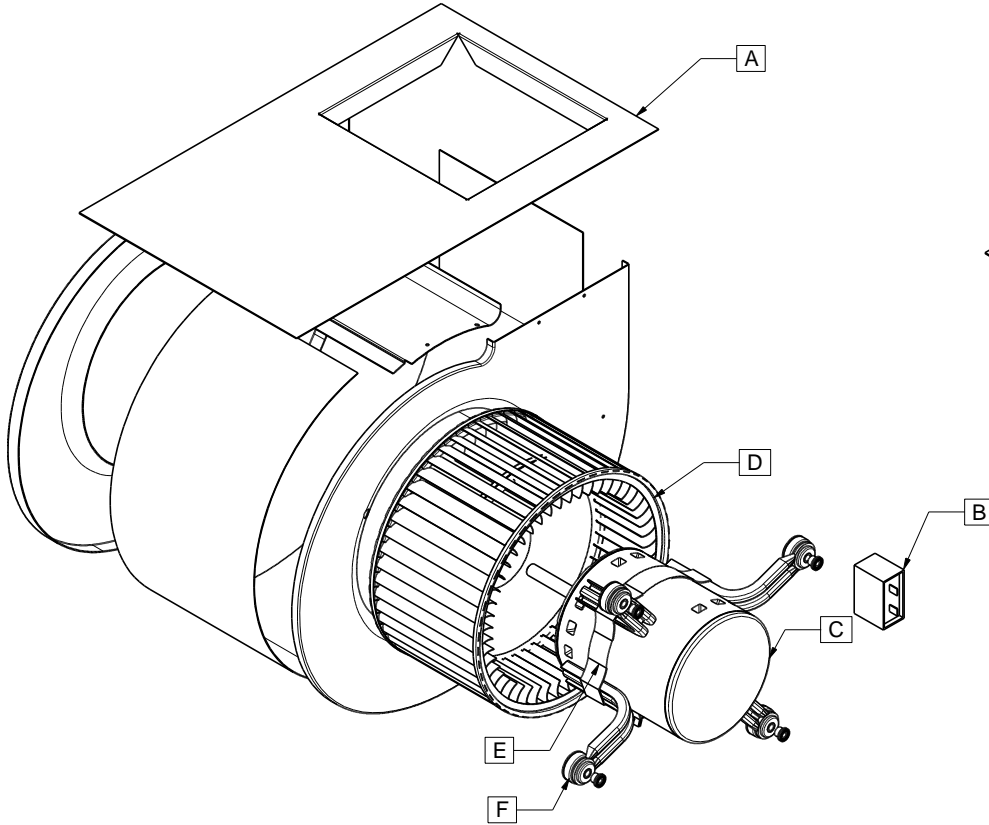

This Owner's Manual is provided and hosted by Appliance Factory Parts.

COMFORT-AIRE HAG36-00-1A Owner's Manual

[Shop genuine replacement parts for COMFORT-AIRE
HAG36-00-1A](#)

[Find Your COMFORT-AIRE HVAC Parts - Select From 1486 Models](#)

----- Manual continues below -----

MODEL	DESCRIPTION	BLOWER ASSEMBLY	A BLOWER PLATE	B CAPACITOR	C MOTOR	D WHEEL
AHG24-04	H41-46-26AA2BCCC1X/	BRA46-40/41	R87AP0002	R68DE0008	R65BP0015	R69AC0001
AHG30-0A	H41-37-39AA2BCCC1X/	BRA37-40/41	R87AP0004	R68DE0008	R65BP0013	R69AC0002
AHG36-0A	H15-49-50AA2BCCC1X/	BRA49-14/15	R87AC0003	R68DE0008	R65BP0013	R69AB0001
HAG24-00-1A	S41-45-00-C1BACP1X/	BRA45-40/41	R87AP0002	R68DE0006	R65BP0016	R69AC0001
HAG36-00-1A	S41-34-00-C1BACP1X/	BRA34-40/41	R87AP0004	R68DE0006	R65BP0014	R69AC0002
HAG48-00-1A	S15-55-00-C1BACP1X/	BRA55-14/15	R87AC0003	R68DE0006	R65BP0014	R69AB0001

MODEL	DESCRIPTION	BLOWER ASSEMBLY	A BLOWER PLATE	B CAPACITOR	C MOTOR	D WHEEL	E MOTOR BAND	F ARM GROMET
AHG48-0A	H15-52-67AA2BCCC1X/	BRA52-14/15	R87AC0005	R68DE0009	R65BP0007	R69AC0003	R66AB0058	R66AB0059
AHG60-0A	H15-53-80AA2BCCC1X/	R86HM1153	R87AC0001	R68DE0009	R65BP0007	R69AC0005	R66AB0058	R66AB0059
HAG60-00-1A	S15-51-00-C1BACP1X/	BRA51-14/15	R87AC0005	R68DE0009	R65BP0006	R69AC0003	R66AB0058	R66AB0059