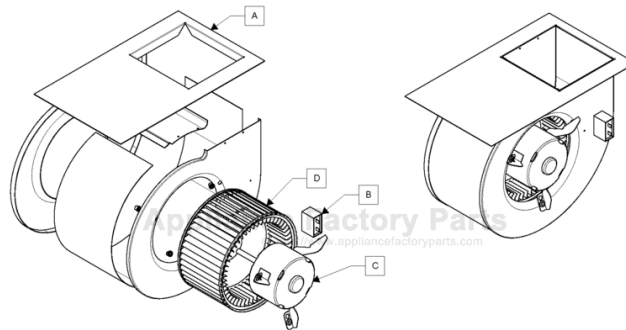

[Find Your COMFORT-AIRE HVAC Parts - Select From 1486 Models](#)

----- Manual continues below -----