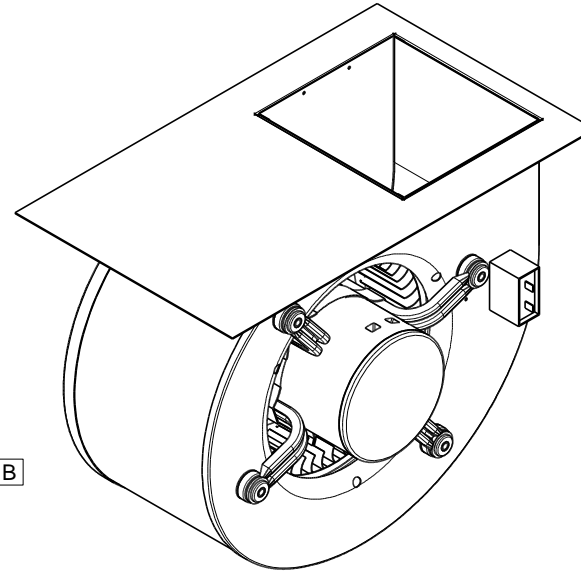

This Owner's Manual is provided and hosted by Appliance Factory Parts.

COMFORT-AIRE HAG36-00-1A Owner's Manual

[Shop genuine replacement parts for COMFORT-AIRE
HAG36-00-1A](#)

[Find Your COMFORT-AIRE HVAC Parts - Select From 1486 Models](#)

----- Manual continues below -----

MODEL	DESCRIPTION	BLOWER ASSEMBLY	A BLOWER PLATE	B CAPACITOR	C MOTOR	D WHEEL
AHG24-04	H41-46-26AA2BCCC1X/	BRA46-40/41	R87AP0002	R68DE0008	R65BP0015	R69AC0001
AHG30-0A	H41-37-39AA2BCCC1X/	BRA37-40/41	R87AP0004	R68DE0008	R65BP0013	R69AC0002
AHG36-0A	H15-49-50AA2BCCC1X/	BRA49-14/15	R87AC0003	R68DE0008	R65BP0013	R69AB0001
HAG24-00-1A	S41-45-00-C1BACP1X/	BRA45-40/41	R87AP0002	R68DE0006	R65BP0016	R69AC0001
HAG36-00-1A	S41-34-00-C1BACP1X/	BRA34-40/41	R87AP0004	R68DE0006	R65BP0014	R69AC0002
HAG48-00-1A	S15-55-00-C1BACP1X/	BRA55-14/15	R87AC0003	R68DE0006	R65BP0014	R69AB0001

MODEL	DESCRIPTION	BLOWER ASSEMBLY	A BLOWER PLATE	B CAPACITOR	C MOTOR	D WHEEL	E MOTOR BAND	F ARM GROMET
AHG48-0A	H15-52-67AA2BCCC1X/	BRA52-14/15	R87AC0005	R68DE0009	R65BP0007	R69AC0003	R66AB0058	R66AB0059
AHG60-0A	H15-53-80AA2BCCC1X/	R86HM1153	R87AC0001	R68DE0009	R65BP0007	R69AC0005	R66AB0058	R66AB0059
HAG60-00-1A	S15-51-00-C1BACP1X/	BRA51-14/15	R87AC0005	R68DE0009	R65BP0006	R69AC0003	R66AB0058	R66AB0059