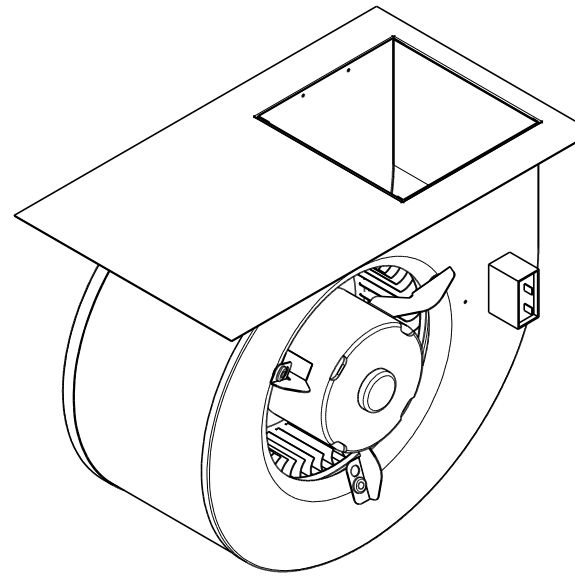

This Owner's Manual is provided and hosted by Appliance Factory Parts.

COMFORT-AIRE HAG36-00-1A Owner's Manual

[Shop genuine replacement parts for COMFORT-AIRE
HAG36-00-1A](#)

[Find Your COMFORT-AIRE HVAC Parts - Select From 1486 Models](#)

----- Manual continues below -----

MODEL	DESCRIPTION	BLOWER ASSEMBLY	A BLOWER PLATE	B CAPACITOR	C MOTOR	D WHEEL
AHG24-04	H41-46-26AA2BCCC1X/	BRA46-40/41	R87AP0002	R68DE0008	R65BP0015	R69AC0001
AHG30-0A	H41-37-39AA2BCCC1X/	BRA37-40/41	R87AP0004	R68DE0008	R65BP0013	R69AC0002
AHG36-0A	H15-49-50AA2BCCC1X/	BRA49-14/15	R87AC0003	R68DE0008	R65BP0013	R69AB0001
HAG24-00-1A	S41-45-00-C1BACP1X/	BRA45-40/41	R87AP0002	R68DE0006	R65BP0016	R69AC0001
HAG36-00-1A	S41-34-00-C1BACP1X/	BRA34-40/41	R87AP0004	R68DE0006	R65BP0014	R69AC0002
HAG48-00-1A	S15-55-00-C1BACP1X/	BRA55-14/15	R87AC0003	R68DE0006	R65BP0014	R69AB0001

MODEL	DESCRIPTION	BLOWER ASSEMBLY	A BLOWER PLATE	B CAPACITOR	C MOTOR	D WHEEL	E MOTOR BAND	F ARM GROMET
AHG48-0A	H15-52-67AA2BCCC1X/	BRA52-14/15	R87AC0005	R68DE0009	R65BP0007	R69AC0003	R66AB0058	R66AB0059
AHG60-0A	H15-53-80AA2BCCC1X/	R86HM1153	R87AC0001	R68DE0009	R65BP0007	R69AC0005	R66AB0058	R66AB0059
HAG60-00-1A	S15-51-00-C1BACP1X/	BRA51-14/15	R87AC0005	R68DE0009	R65BP0006	R69AC0003	R66AB0058	R66AB0059