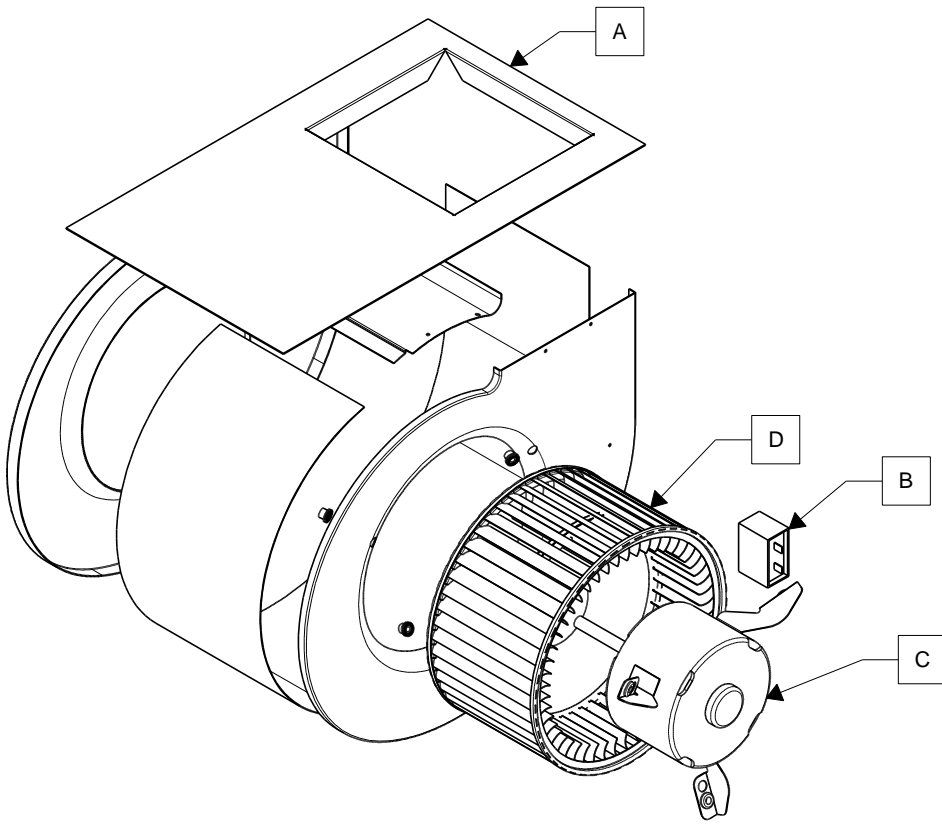

This Owner's Manual is provided and hosted by Appliance Factory Parts.

COMFORT-AIRE HAG48-00-1A Owner's Manual

[Shop genuine replacement parts for COMFORT-AIRE
HAG48-00-1A](#)

[Find Your COMFORT-AIRE HVAC Parts - Select From 1486 Models](#)

----- Manual continues below -----

MODEL	DESCRIPTION	BLOWER ASSEMBLY	A BLOWER PLATE	B CAPACITOR	C MOTOR	D WHEEL
AHG24-04	H41-46-26AA2BCCC1X/	BRA46-40/41	R87AP0002	R68DE0008	R65BP0015	R69AC0001
AHG30-0A	H41-37-39AA2BCCC1X/	BRA37-40/41	R87AP0004	R68DE0008	R65BP0013	R69AC0002
AHG36-0A	H15-49-50AA2BCCC1X/	BRA49-14/15	R87AC0003	R68DE0008	R65BP0013	R69AB0001
HAG24-00-1A	S41-45-00-C1BACP1X/	BRA45-40/41	R87AP0002	R68DE0006	R65BP0016	R69AC0001
HAG36-00-1A	S41-34-00-C1BACP1X/	BRA34-40/41	R87AP0004	R68DE0006	R65BP0014	R69AC0002
HAG48-00-1A	S15-55-00-C1BACP1X/	BRA55-14/15	R87AC0003	R68DE0006	R65BP0014	R69AB0001

MODEL	DESCRIPTION	BLOWER ASSEMBLY	A BLOWER PLATE	B CAPACITOR	C MOTOR	D WHEEL	E MOTOR BAND	F ARM GROMET
AHG48-0A	H15-52-67AA2BCCC1X/	BRA52-14/15	R87AC0005	R68DE0009	R65BP0007	R69AC0003	R66AB0058	R66AB0059
AHG60-0A	H15-53-80AA2BCCC1X/	R86HM1153	R87AC0001	R68DE0009	R65BP0007	R69AC0005	R66AB0058	R66AB0059
HAG60-00-1A	S15-51-00-C1BACP1X/	BRA51-14/15	R87AC0005	R68DE0009	R65BP0006	R69AC0003	R66AB0058	R66AB0059