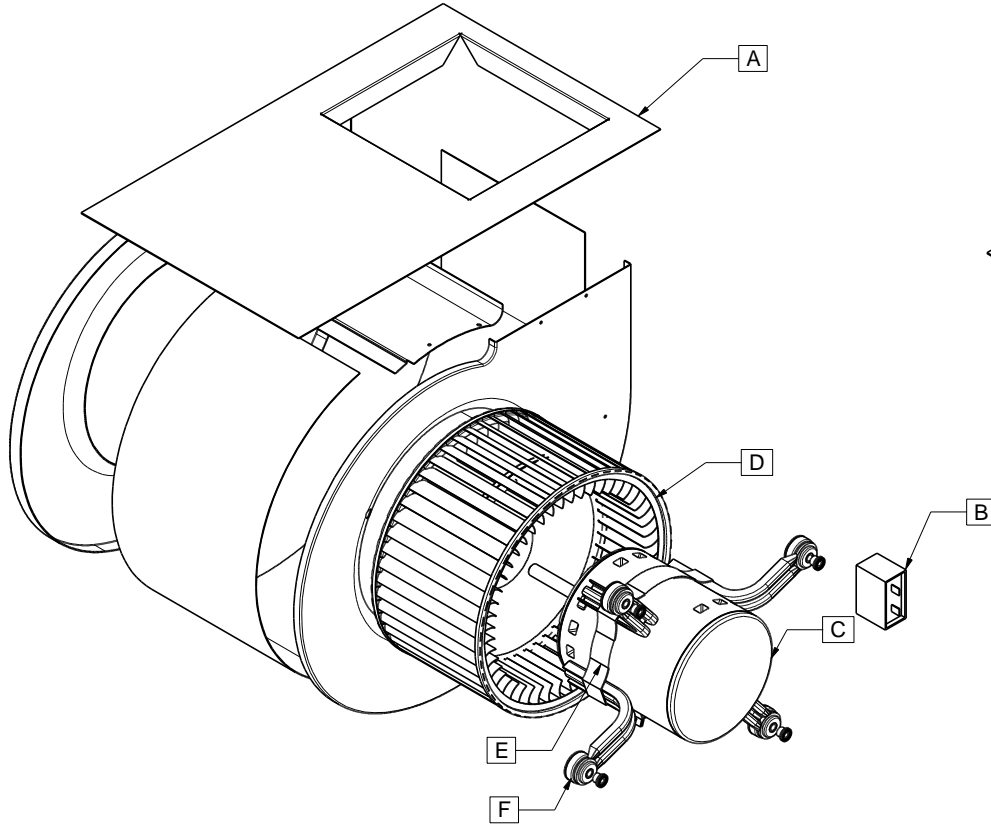

This Owner's Manual is provided and hosted by Appliance Factory Parts.

COMFORT-AIRE HAG48-00-1A Owner's Manual

[Shop genuine replacement parts for COMFORT-AIRE
HAG48-00-1A](#)

[Find Your COMFORT-AIRE HVAC Parts - Select From 1486 Models](#)

----- Manual continues below -----

MODEL	DESCRIPTION	BLOWER ASSEMBLY	A BLOWER PLATE	B CAPACITOR	C MOTOR	D WHEEL
AHG24-04	H41-46-26AA2BCCC1X/	BRA46-40/41	R87AP0002	R68DE0008	R65BP0015	R69AC0001
AHG30-0A	H41-37-39AA2BCCC1X/	BRA37-40/41	R87AP0004	R68DE0008	R65BP0013	R69AC0002
AHG36-0A	H15-49-50AA2BCCC1X/	BRA49-14/15	R87AC0003	R68DE0008	R65BP0013	R69AB0001
HAG24-00-1A	S41-45-00-C1BACP1X/	BRA45-40/41	R87AP0002	R68DE0006	R65BP0016	R69AC0001
HAG36-00-1A	S41-34-00-C1BACP1X/	BRA34-40/41	R87AP0004	R68DE0006	R65BP0014	R69AC0002
HAG48-00-1A	S15-55-00-C1BACP1X/	BRA55-14/15	R87AC0003	R68DE0006	R65BP0014	R69AB0001

MODEL	DESCRIPTION	BLOWER ASSEMBLY	A BLOWER PLATE	B CAPACITOR	C MOTOR	D WHEEL	E MOTOR BAND	F ARM GROMET
AHG48-0A	H15-52-67AA2BCCC1X/	BRA52-14/15	R87AC0005	R68DE0009	R65BP0007	R69AC0003	R66AB0058	R66AB0059
AHG60-0A	H15-53-80AA2BCCC1X/	R86HM1153	R87AC0001	R68DE0009	R65BP0007	R69AC0005	R66AB0058	R66AB0059
HAG60-00-1A	S15-51-00-C1BACP1X/	BRA51-14/15	R87AC0005	R68DE0009	R65BP0006	R69AC0003	R66AB0058	R66AB0059