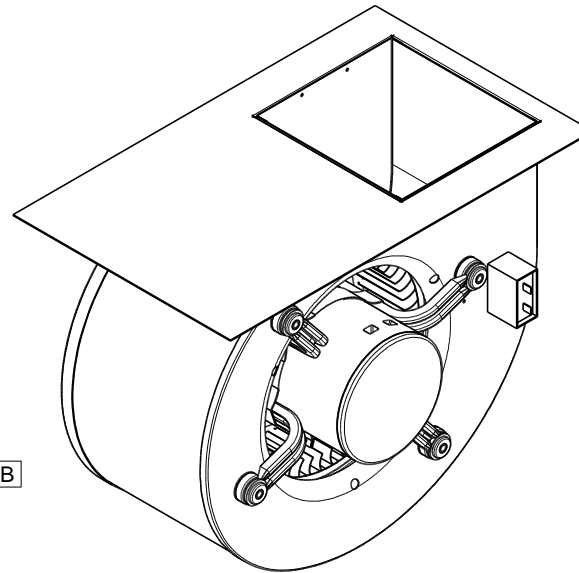

This Owner's Manual is provided and hosted by Appliance Factory Parts.

COMFORT-AIRE HAG48-00-1A Owner's Manual

[Shop genuine replacement parts for COMFORT-AIRE
HAG48-00-1A](#)

[Find Your COMFORT-AIRE HVAC Parts - Select From 1486 Models](#)

----- Manual continues below -----

MODEL	DESCRIPTION	BLOWER ASSEMBLY	A BLOWER PLATE	B CAPACITOR	C MOTOR	D WHEEL
AHG24-04	H41-46-26AA2BCCC1X/	BRA46-40/41	R87AP0002	R68DE0008	R65BP0015	R69AC0001
AHG30-0A	H41-37-39AA2BCCC1X/	BRA37-40/41	R87AP0004	R68DE0008	R65BP0013	R69AC0002
AHG36-0A	H15-49-50AA2BCCC1X/	BRA49-14/15	R87AC0003	R68DE0008	R65BP0013	R69AB0001
HAG24-00-1A	S41-45-00-C1BACP1X/	BRA45-40/41	R87AP0002	R68DE0006	R65BP0016	R69AC0001
HAG36-00-1A	S41-34-00-C1BACP1X/	BRA34-40/41	R87AP0004	R68DE0006	R65BP0014	R69AC0002
HAG48-00-1A	S15-55-00-C1BACP1X/	BRA55-14/15	R87AC0003	R68DE0006	R65BP0014	R69AB0001

MODEL	DESCRIPTION	BLOWER ASSEMBLY	A BLOWER PLATE	B CAPACITOR	C MOTOR	D WHEEL	E MOTOR BAND	F ARM GROMET
AHG48-0A	H15-52-67AA2BCCC1X/	BRA52-14/15	R87AC0005	R68DE0009	R65BP0007	R69AC0003	R66AB0058	R66AB0059
AHG60-0A	H15-53-80AA2BCCC1X/	R86HM1153	R87AC0001	R68DE0009	R65BP0007	R69AC0005	R66AB0058	R66AB0059
HAG60-00-1A	S15-51-00-C1BACP1X/	BRA51-14/15	R87AC0005	R68DE0009	R65BP0006	R69AC0003	R66AB0058	R66AB0059