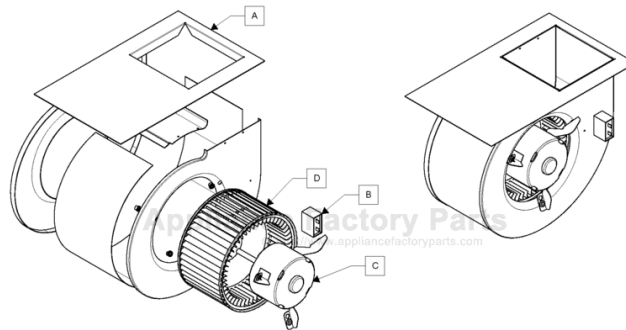

This Owner's Manual is provided and hosted by Appliance Factory Parts.

COMFORT-AIRE HAG48-00-1A Owner's Manual

[Shop genuine replacement parts for COMFORT-AIRE
HAG48-00-1A](#)

[Find Your COMFORT-AIRE HVAC Parts - Select From 1486 Models](#)

----- Manual continues below -----

MODEL	DESCRIPTION	BLOWER ASSEMBLY	A BLOWER PLATE	B CAPACITOR	C MOTOR	D WHEEL
AHG24-04	H41-46-26AA2BCCC1X/	BRA46-40/41	R87AP0002	R68DE0008	R65BP0015	R69AC0001
AHG30-0A	H41-37-39AA2BCCC1X/	BRA37-40/41	R87AP0004	R68DE0008	R65BP0013	R69AC0002
AHG36-0A	H15-49-50AA2BCCC1X/	BRA49-14/15	R87AC0003	R68DE0008	R65BP0013	R69AB0001
HAG24-00-1A	S41-45-00-C1BACP1X/	BRA45-40/41	R87AP0002	R68DE0006	R65BP0016	R69AC0001
HAG36-00-1A	S41-34-00-C1BACP1X/	BRA34-40/41	R87AP0004	R68DE0006	R65BP0014	R69AC0002
HAG48-00-1A	S15-55-00-C1BACP1X/	BRA55-14/15	R87AC0003	R68DE0006	R65BP0014	R69AB0001

MODEL	DESCRIPTION	BLOWER ASSEMBLY	A BLOWER PLATE	B CAPACITOR	C MOTOR	D WHEEL	E MOTOR BAND	F ARM GROMET
AHG48-0A	H15-52-67AA2BCCC1X/	BRA52-14/15	R87AC0005	R68DE0009	R65BP0007	R69AC0003	R66AB0058	R66AB0059
AHG60-0A	H15-53-80AA2BCCC1X/	R86HM1153	R87AC0001	R68DE0009	R65BP0007	R69AC0005	R66AB0058	R66AB0059
HAG60-00-1A	S15-51-00-C1BACP1X/	BRA51-14/15	R87AC0005	R68DE0009	R65BP0006	R69AC0003	R66AB0058	R66AB0059