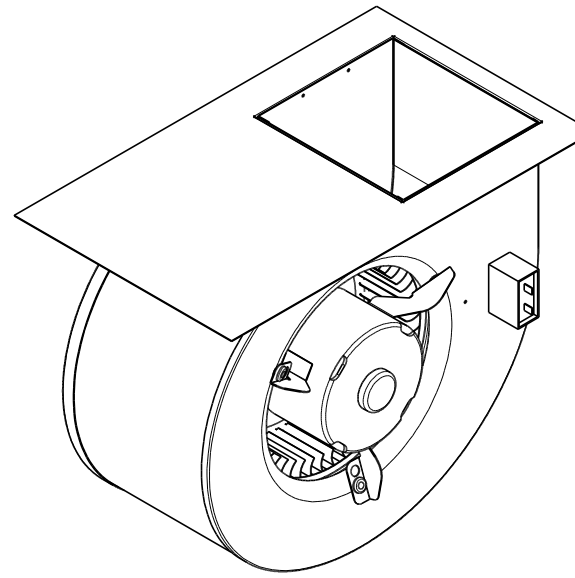

This Owner's Manual is provided and hosted by Appliance Factory Parts.

COMFORT-AIRE HAG48-00-1A Owner's Manual

[Shop genuine replacement parts for COMFORT-AIRE
HAG48-00-1A](#)

[Find Your COMFORT-AIRE HVAC Parts - Select From 1486 Models](#)

----- Manual continues below -----

MODEL	DESCRIPTION	BLOWER ASSEMBLY	A BLOWER PLATE	B CAPACITOR	C MOTOR	D WHEEL
AHG24-04	H41-46-26AA2BCCC1X/	BRA46-40/41	R87AP0002	R68DE0008	R65BP0015	R69AC0001
AHG30-0A	H41-37-39AA2BCCC1X/	BRA37-40/41	R87AP0004	R68DE0008	R65BP0013	R69AC0002
AHG36-0A	H15-49-50AA2BCCC1X/	BRA49-14/15	R87AC0003	R68DE0008	R65BP0013	R69AB0001
HAG24-00-1A	S41-45-00-C1BACP1X/	BRA45-40/41	R87AP0002	R68DE0006	R65BP0016	R69AC0001
HAG36-00-1A	S41-34-00-C1BACP1X/	BRA34-40/41	R87AP0004	R68DE0006	R65BP0014	R69AC0002
HAG48-00-1A	S15-55-00-C1BACP1X/	BRA55-14/15	R87AC0003	R68DE0006	R65BP0014	R69AB0001

MODEL	DESCRIPTION	BLOWER ASSEMBLY	A BLOWER PLATE	B CAPACITOR	C MOTOR	D WHEEL	E MOTOR BAND	F ARM GROMET
AHG48-0A	H15-52-67AA2BCCC1X/	BRA52-14/15	R87AC0005	R68DE0009	R65BP0007	R69AC0003	R66AB0058	R66AB0059
AHG60-0A	H15-53-80AA2BCCC1X/	R86HM1153	R87AC0001	R68DE0009	R65BP0007	R69AC0005	R66AB0058	R66AB0059
HAG60-00-1A	S15-51-00-C1BACP1X/	BRA51-14/15	R87AC0005	R68DE0009	R65BP0006	R69AC0003	R66AB0058	R66AB0059