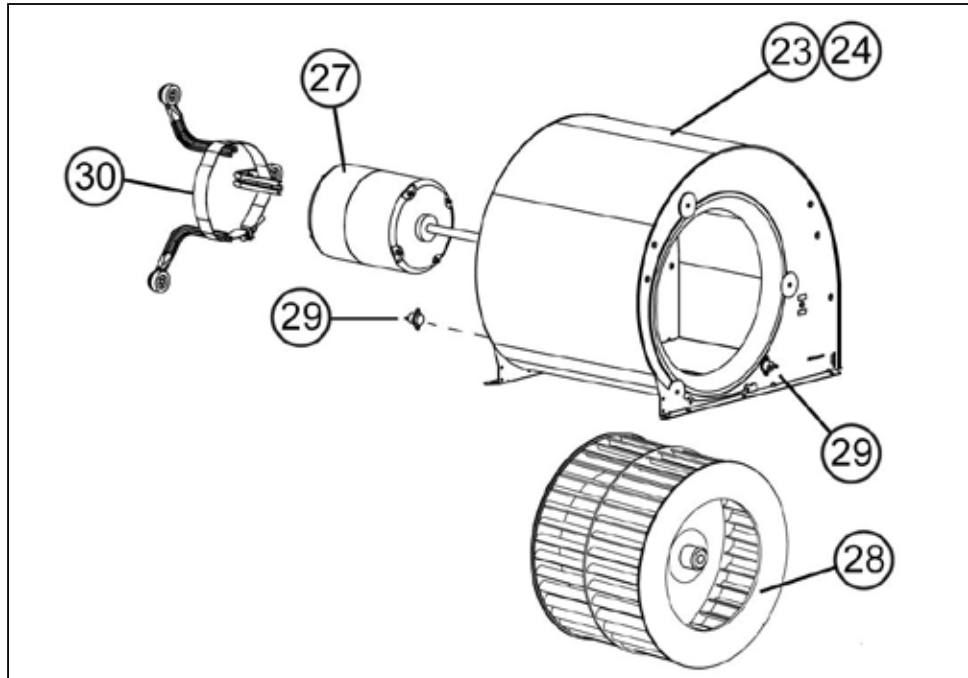

EXPLODED VIEW - GDD 92% & 95% Blower Kit

REPLACEMENT PARTS - GDD 92% & 95% Blower Kit - FIXED SPEED

Location	Part Name	060-24B	080-35C	100-35C	120-45D
23	Blower Assembly	904873	904874	904874	904875
24	Blower Housing Assembly	297207R	297209R	297209R	297209R
25	Blower Control Board	920920	920920	920920	920920
26	Choke, Blower Motor	Not Used	622340	622340	622340
27	Motor, Blower	921650	921651	921651	921652
28	Wheel, Blower	667374	667280	667280	667280
29	Blower Limit	626581	626581	626581	626581
30	Repl. Motor Mount Kit	904907	904907	904907	904951

REPLACEMENT PARTS - GDD 92% & 95% Blower Kit - VARIABLE SPEED

Location	Part Name	060-VB	080-VC	100-VC	120-VD
23	Blower Assembly	904877	904878	904878	904879
24	Blower Housing Assembly	297207R	297209R	297209R	297209R
25	Blower Control Board (For units produced prior to 8/31/2012)	920918	920918	920918	920918
	Blower Control Board (For units produced on or after 9/1/2012)	922016	922016	922016	922016
26	Choke, Blower Motor	Not Used	622340	622340	622340
27	Motor, Blower	921650	921651	921651	921652
28	Wheel, Blower	667374	667280	667280	667280
29	Blower Limit	626581	626581	626581	626581
30	Repl. Motor Mount Kit	904907	904907	904907	904951