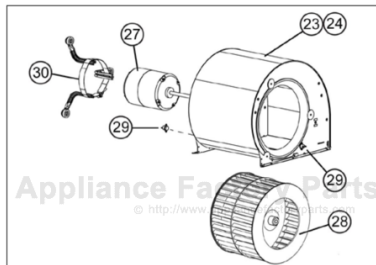

[Find Your COMFORT-AIRE HVAC Parts - Select From 1486 Models](#)

----- Manual continues below -----