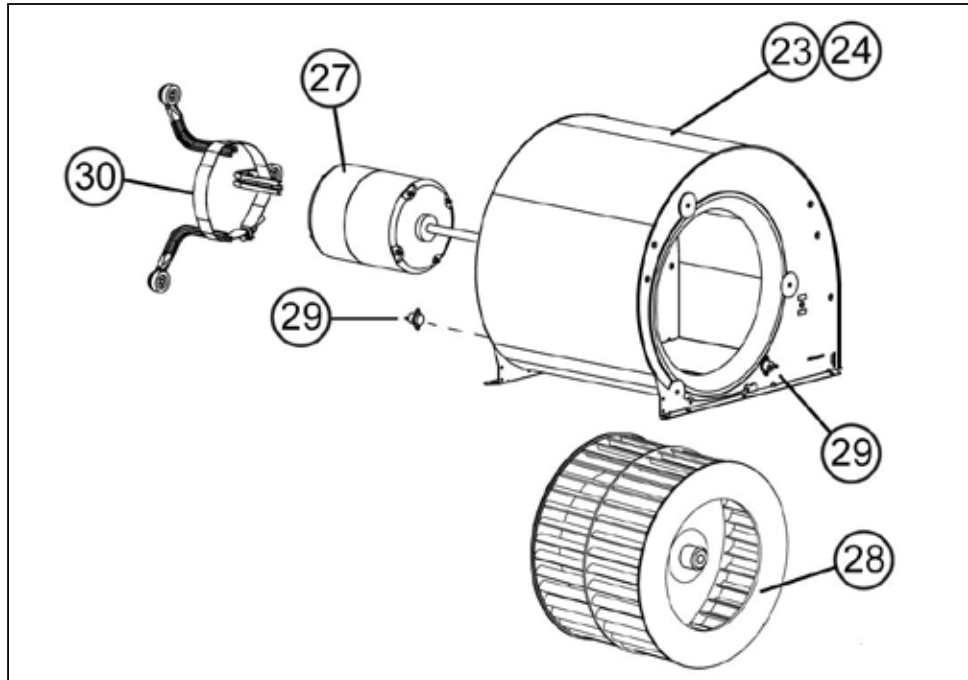

EXPLODED VIEW - GDD 92% & 95% Blower Kit

REPLACEMENT PARTS - GDD 92% & 95% Blower Kit - FIXED SPEED

Location	Part Name	060-24B	080-35C	100-35C	120-45D
23	Blower Assembly	904873	904874	904874	904875
24	Blower Housing Assembly	297207R	297209R	297209R	297209R
25	Blower Control Board	920920	920920	920920	920920
26	Choke, Blower Motor	Not Used	622340	622340	622340
27	Motor, Blower	921650	921651	921651	921652
28	Wheel, Blower	667374	667280	667280	667280
29	Blower Limit	626581	626581	626581	626581
30	Repl. Motor Mount Kit	904907	904907	904907	904951

REPLACEMENT PARTS - GDD 92% & 95% Blower Kit - VARIABLE SPEED

Location	Part Name	060-VB	080-VC	100-VC	120-VD
23	Blower Assembly	904877	904878	904878	904879
24	Blower Housing Assembly	297207R	297209R	297209R	297209R
25	Blower Control Board (For units produced prior to 8/31/2012)	920918	920918	920918	920918
	Blower Control Board (For units produced on or after 9/1/2012)	922016	922016	922016	922016
26	Choke, Blower Motor	Not Used	622340	622340	622340
27	Motor, Blower	921650	921651	921651	921652
28	Wheel, Blower	667374	667280	667280	667280
29	Blower Limit	626581	626581	626581	626581
30	Repl. Motor Mount Kit	904907	904907	904907	904951