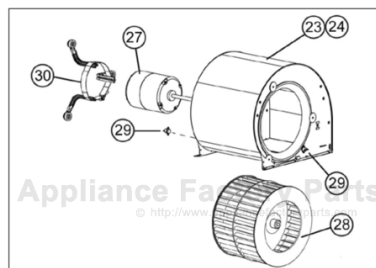

[Find Your COMFORT-AIRE HVAC Parts - Select From 1486 Models](#)

----- Manual continues below -----