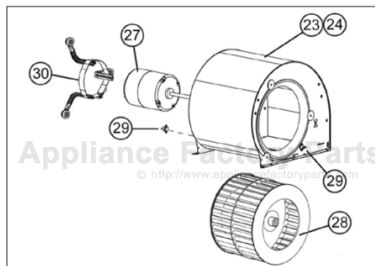

[Find Your COMFORT-AIRE HVAC Parts - Select From 1486 Models](#)

----- Manual continues below -----