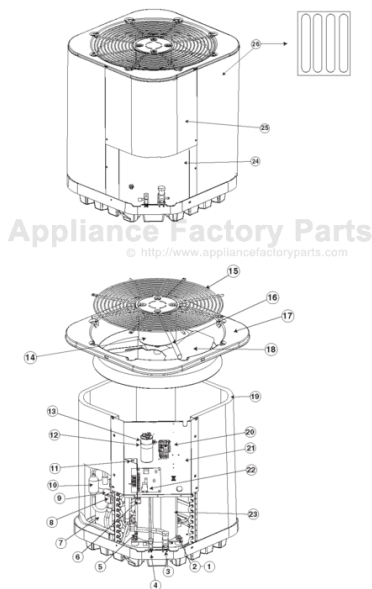

 <small>Residential HVAC Parts & Accessories</small>	REPLACEMENT PARTS LIST
	Residential Split System Heat Pump
	HRG14**S1E Series 14 SEER Models

[Find Your COMFORT-AIRE HVAC Parts - Select From 1486 Models](#)

----- Manual continues below -----

REPLACEMENT PARTS LIST

Residential Split System Heat Pump

HRG14**S1E Series

14 SEER Models

ITEM #	COMPONENT
1	Compressor Bolt
2	Compressor Grommet
3	Refrigerant Valve (LG)
4	Refrigerant Valve (SM)
5	Shrader Valve
6	Swivel Connector
7	Accumulator
8	Reversing Valve Coil
9	Reversing Valve
10	Muffler
11	Low Voltage Divider
12	Capactor Strap
13	Capacitor
14	Outdoor Fan Motor
15	Outdoor Fan Grille
16	Motor Wire Conduit
17	Top Pan
18	Outdoor Fan Blade
19	Outdoor Coil
20	Contactator
21	Control Box
22	Defrost Board
23	Compressor
24	Access Panel
25	Control Box Cover
26	Outdoor Coil Guard