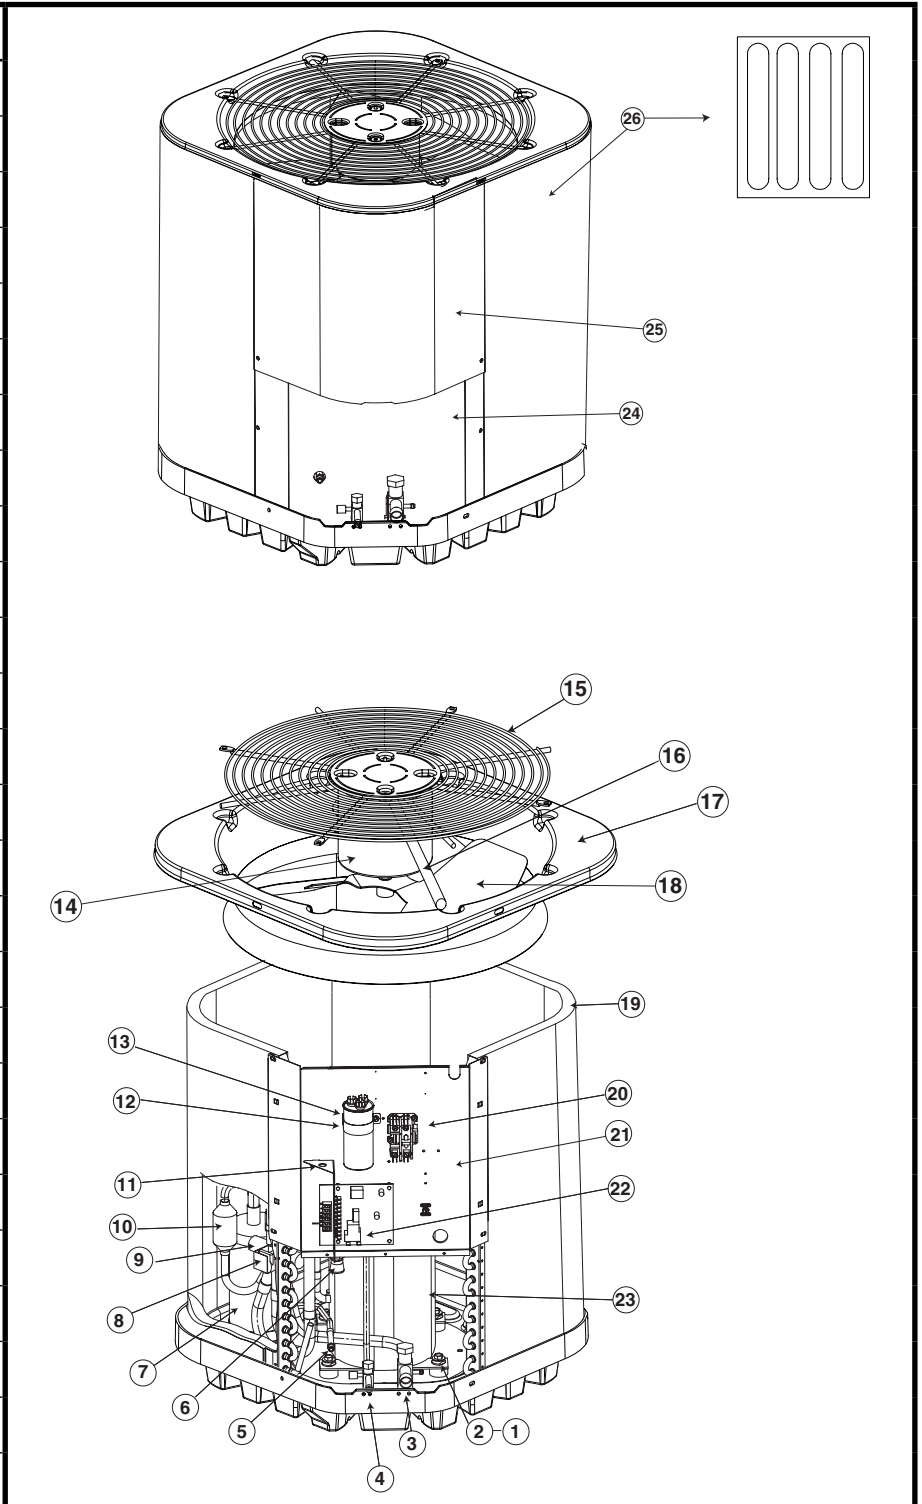

----- Manual continues below -----

REPLACEMENT PARTS LIST

Residential Split System Heat Pump

HRG14**S1E Series

14 SEER Models

ITEM #	COMPONENT
1	Compressor Bolt
2	Compressor Grommet
3	Refrigerant Valve (LG)
4	Refrigerant Valve (SM)
5	Shrader Valve
6	Swivel Connector
7	Accumulator
8	Reversing Valve Coil
9	Reversing Valve
10	Muffler
11	Low Voltage Divider
12	Capactor Strap
13	Capacitor
14	Outdoor Fan Motor
15	Outdoor Fan Grille
16	Motor Wire Conduit
17	Top Pan
18	Outdoor Fan Blade
19	Outdoor Coil
20	Contactator
21	Control Box
22	Defrost Board
23	Compressor
24	Access Panel
25	Control Box Cover
26	Outdoor Coil Guard