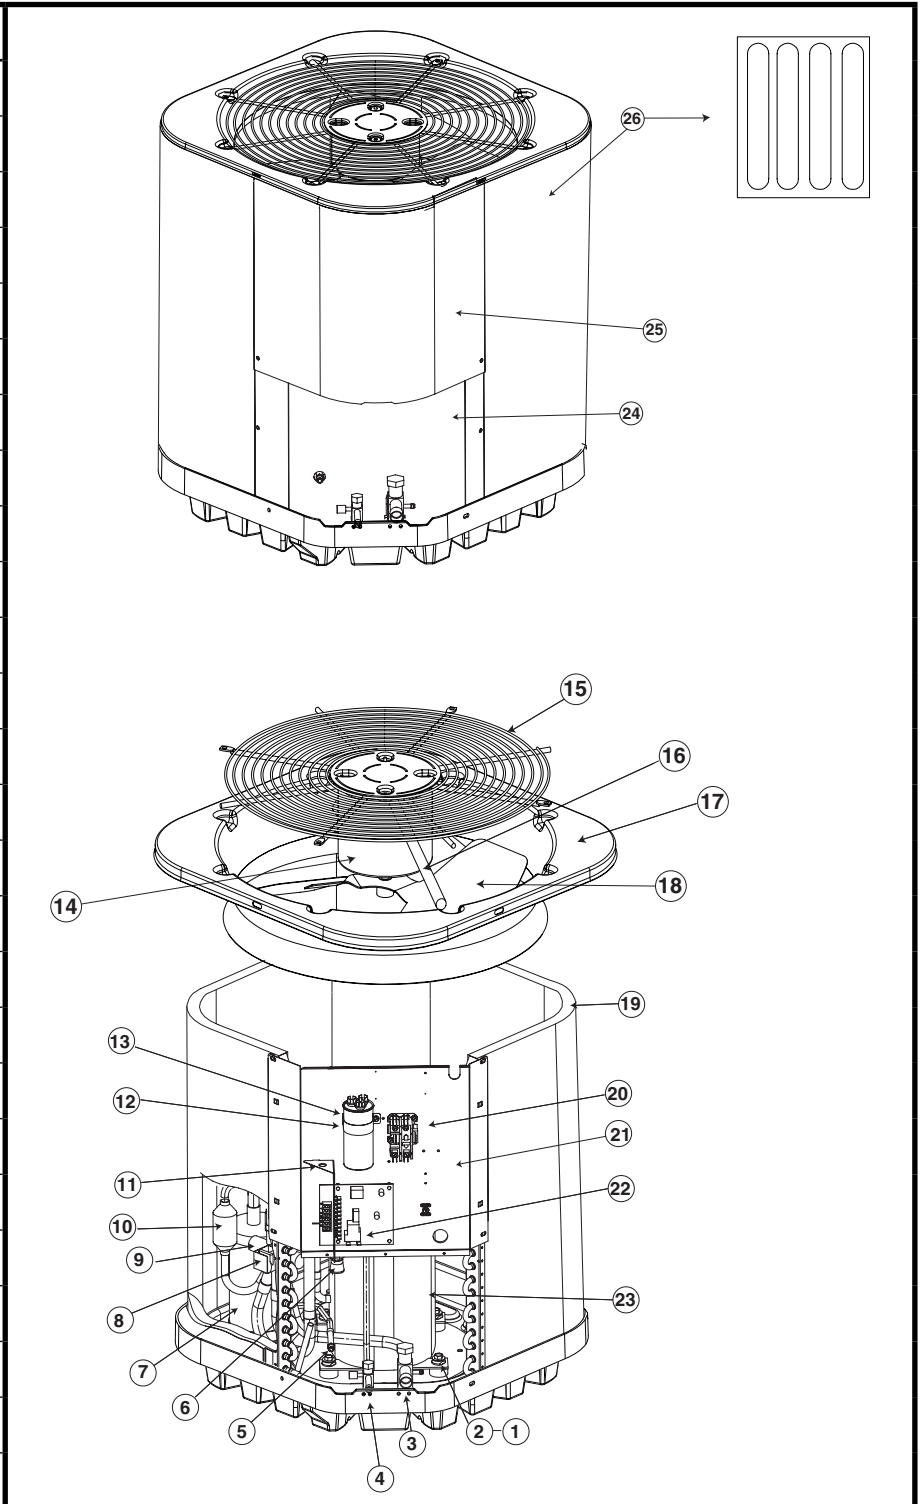

# REPLACEMENT PARTS LIST

Residential Split System Heat Pump

HRG14\*\*S1E Series

14 SEER Models

ITEM #	COMPONENT
1	Compressor Bolt
2	Compressor Grommet
3	Refrigerant Valve (LG)
4	Refrigerant Valve (SM)
5	Shrader Valve
6	Swivel Connector
7	Accumulator
8	Reversing Valve Coil
9	Reversing Valve
10	Muffler
11	Low Voltage Divider
12	Capactor Strap
13	Capacitor
14	Outdoor Fan Motor
15	Outdoor Fan Grille
16	Motor Wire Conduit
17	Top Pan
18	Outdoor Fan Blade
19	Outdoor Coil
20	Contactator
21	Control Box
22	Defrost Board
23	Compressor
24	Access Panel
25	Control Box Cover
26	Outdoor Coil Guard