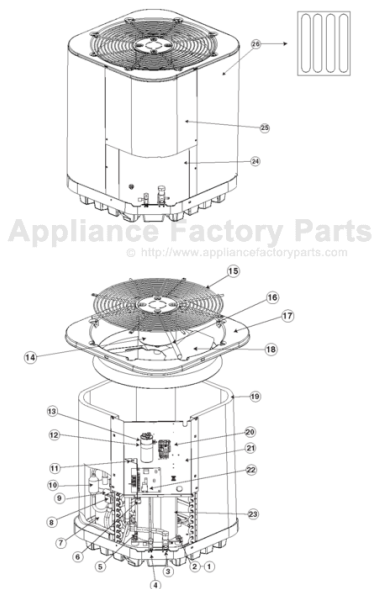

# COMFORT-AIRE HRG1436S1E Owner's Manual

[Shop genuine replacement parts for COMFORT-AIRE  
HRG1436S1E](#)

 Residential HVAC Parts & Accessories	<b>REPLACEMENT PARTS LIST</b>
	Residential Split System Heat Pump
	HRG14**S1E Series 14 SEER Models

# REPLACEMENT PARTS LIST

Residential Split System Heat Pump

HRG14\*\*S1E Series

14 SEER Models

ITEM #	COMPONENT
1	Compressor Bolt
2	Compressor Grommet
3	Refrigerant Valve (LG)
4	Refrigerant Valve (SM)
5	Shrader Valve
6	Swivel Connector
7	Accumulator
8	Reversing Valve Coil
9	Reversing Valve
10	Muffler
11	Low Voltage Divider
12	Capactor Strap
13	Capacitor
14	Outdoor Fan Motor
15	Outdoor Fan Grille
16	Motor Wire Conduit
17	Top Pan
18	Outdoor Fan Blade
19	Outdoor Coil
20	Contactator
21	Control Box
22	Defrost Board
23	Compressor
24	Access Panel
25	Control Box Cover
26	Outdoor Coil Guard