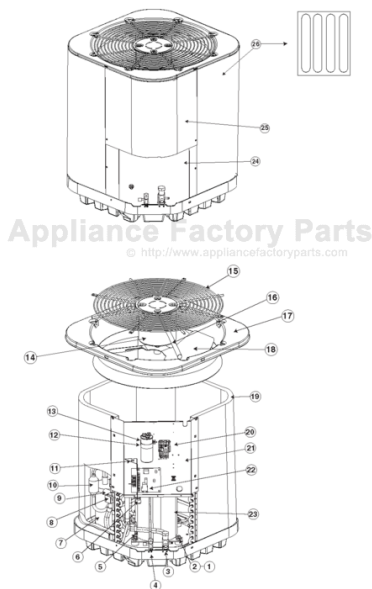

# COMFORT-AIRE HRG1442S1E Owner's Manual

[Shop genuine replacement parts for COMFORT-AIRE  
HRG1442S1E](#)

 Residential HVAC Parts & Accessories	<b>REPLACEMENT PARTS LIST</b>
	Residential Split System Heat Pump
	HRG14**S1E Series 14 SEER Models

# REPLACEMENT PARTS LIST

Residential Split System Heat Pump

HRG14\*\*S1E Series

14 SEER Models

ITEM #	COMPONENT
1	Compressor Bolt
2	Compressor Grommet
3	Refrigerant Valve (LG)
4	Refrigerant Valve (SM)
5	Shrader Valve
6	Swivel Connector
7	Accumulator
8	Reversing Valve Coil
9	Reversing Valve
10	Muffler
11	Low Voltage Divider
12	Capactor Strap
13	Capacitor
14	Outdoor Fan Motor
15	Outdoor Fan Grille
16	Motor Wire Conduit
17	Top Pan
18	Outdoor Fan Blade
19	Outdoor Coil
20	Contactator
21	Control Box
22	Defrost Board
23	Compressor
24	Access Panel
25	Control Box Cover
26	Outdoor Coil Guard