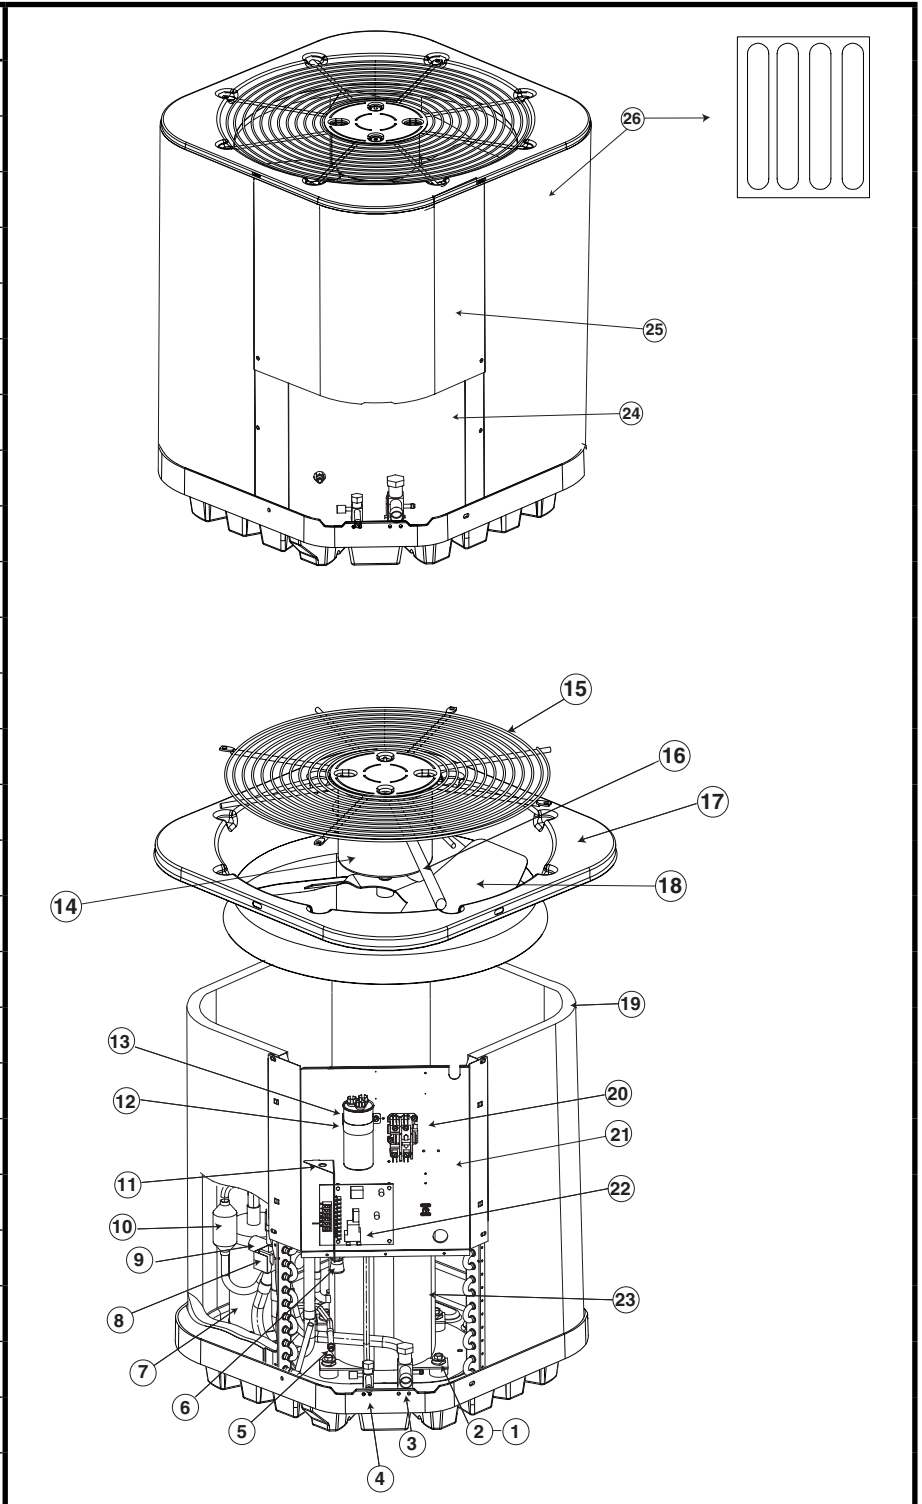

[Find Your COMFORT-AIRE HVAC Parts - Select From 1486 Models](#)

----- Manual continues below -----

REPLACEMENT PARTS LIST

Residential Split System Heat Pump

HRG14**S1E Series

14 SEER Models

ITEM #	COMPONENT
1	Compressor Bolt
2	Compressor Grommet
3	Refrigerant Valve (LG)
4	Refrigerant Valve (SM)
5	Shrader Valve
6	Swivel Connector
7	Accumulator
8	Reversing Valve Coil
9	Reversing Valve
10	Muffler
11	Low Voltage Divider
12	Capactor Strap
13	Capacitor
14	Outdoor Fan Motor
15	Outdoor Fan Grille
16	Motor Wire Conduit
17	Top Pan
18	Outdoor Fan Blade
19	Outdoor Coil
20	Contactator
21	Control Box
22	Defrost Board
23	Compressor
24	Access Panel
25	Control Box Cover
26	Outdoor Coil Guard