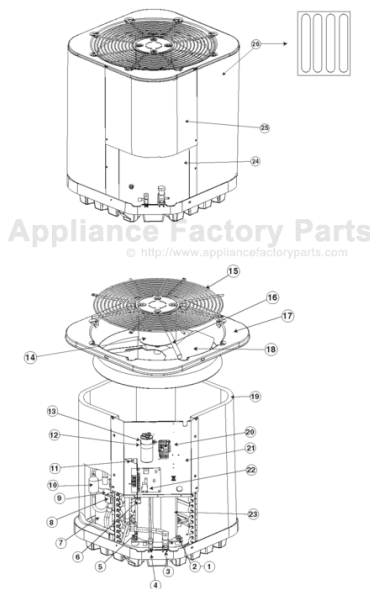

This Owner's Manual is provided and hosted by [Appliance Factory Parts](#).

COMFORT-AIRE HRG1460S1E Owner's Manual

[Shop genuine replacement parts for COMFORT-AIRE
HRG1460S1E](#)

 Residential HVAC Parts & Accessories	REPLACEMENT PARTS LIST
	Residential Split System Heat Pump
	HRG14**S1E Series 14 SEER Models

[Find Your COMFORT-AIRE HVAC Parts - Select From 1486 Models](#)

----- Manual continues below -----

REPLACEMENT PARTS LIST

Residential Split System Heat Pump

HRG14**S1E Series

14 SEER Models

ITEM #	COMPONENT
1	Compressor Bolt
2	Compressor Grommet
3	Refrigerant Valve (LG)
4	Refrigerant Valve (SM)
5	Shrader Valve
6	Swivel Connector
7	Accumulator
8	Reversing Valve Coil
9	Reversing Valve
10	Muffler
11	Low Voltage Divider
12	Capactor Strap
13	Capacitor
14	Outdoor Fan Motor
15	Outdoor Fan Grille
16	Motor Wire Conduit
17	Top Pan
18	Outdoor Fan Blade
19	Outdoor Coil
20	Contactator
21	Control Box
22	Defrost Board
23	Compressor
24	Access Panel
25	Control Box Cover
26	Outdoor Coil Guard