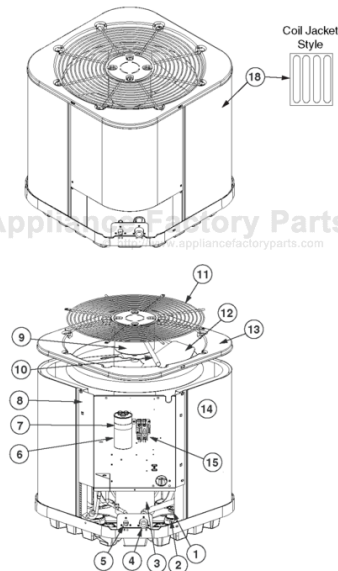

This Owner's Manual is provided and hosted by Appliance Factory Parts.

COMFORT-AIRE RSG1624S1E Owner's Manual

[Shop genuine replacement parts for COMFORT-AIRE
RSG1624S1E](#)

PARTNERS <i>choice</i> Universal HVAC Parts & Accessories	REPLACEMENT PARTS LIST
	RESIDENTIAL SPLIT SYSTEM AIR CONDITIONER
	RSG16(**)S1E SERIES 16 SEER MODELS

[Find Your COMFORT-AIRE Air Conditioner Parts - Select From 599 Models](#)

----- Manual continues below -----

REPLACEMENT PARTS LIST

RESIDENTIAL SPLIT SYSTEM AIR CONDITIONER

RSG16()S1E SERIES**

16 SEER MODELS

ITEM #	COMPONENT
1	COMPRESSOR BOLT
2	COMPRESSOR GROMMET
3	COMPRESSOR
4	REFRIGERANT VALVE (LG)
5	REFRIGERANT VALVE (SM)
6	CAPACITOR
7	CAPACITOR STRAP
8	CONTROL BOX
9	OUTDOOR FAN MOTOR
10	MOTOR WIRE CONDUIT
11	OUTDOOR FAN GRILLE
12	OUTDOOR FAN BLADE
13	TOP PAN
14	OUTDOOR COIL
15	CONTACTOR
16	ACCESS PANEL
17	CONTROL BOX COVER
18	OUTDOOR COIL GUARD

RSG16(**)S1E SERIES SPLIT SYSTEM AIR CONDITIONER

DESCRIPTION	RSG1624S1E	RSG1630S1E	RSG1636S1E	RSG1642S1E	RSG1648S1E	RSG1660S1E
	921776Y	921832Y	921783Y	921843Y	921781Y	921993Y
CAPACITOR	01-0083	01-0084	01-0085	01-0273	01-0271	01-0084
COMPRESSOR	918868	919708	918874	918871	919607	921793
COMPRESSOR MOLDED PLUG (HV)	634660R	634660R	634660R	634660R	634660R	634660R
COMPRESSOR MOLDED PLUG (LV)	--	--	--	--	--	634682
CONTACTOR	624712	624712	624712	624712	624713	624714
HIGH PRESSURE SWITCH	632473R	632473R	632473R	632473R	632473R	632473R
OUTDOOR COIL	2A9973R	2B5231R	2C0731R	664892R	664892R	664892R
OUTDOOR COIL GUARD	2C4394	2C4402	2C4405	2C4406	2C4406	2C4406
OUTDOOR FAN BLADE	667261R	667383	667383	667383	667351R	667319R
OUTDOOR FAN GRILLE	669334R	669335R	669335R	669335R	669335R	669335R
OUTDOOR FAN MOTOR	621919	624712	622080	621972	622656	622656
REFRIGERANT VALVE (LG)	663864R	663864R	663864R	663865R	663865R	663865R
REFRIGERANT VALVE (SM)	663862R	663862R	663862R	663862R	663862R	663862R
TOP PAN	496161YR	496162YR	496162YR	496162YR	496162YR	496162YR