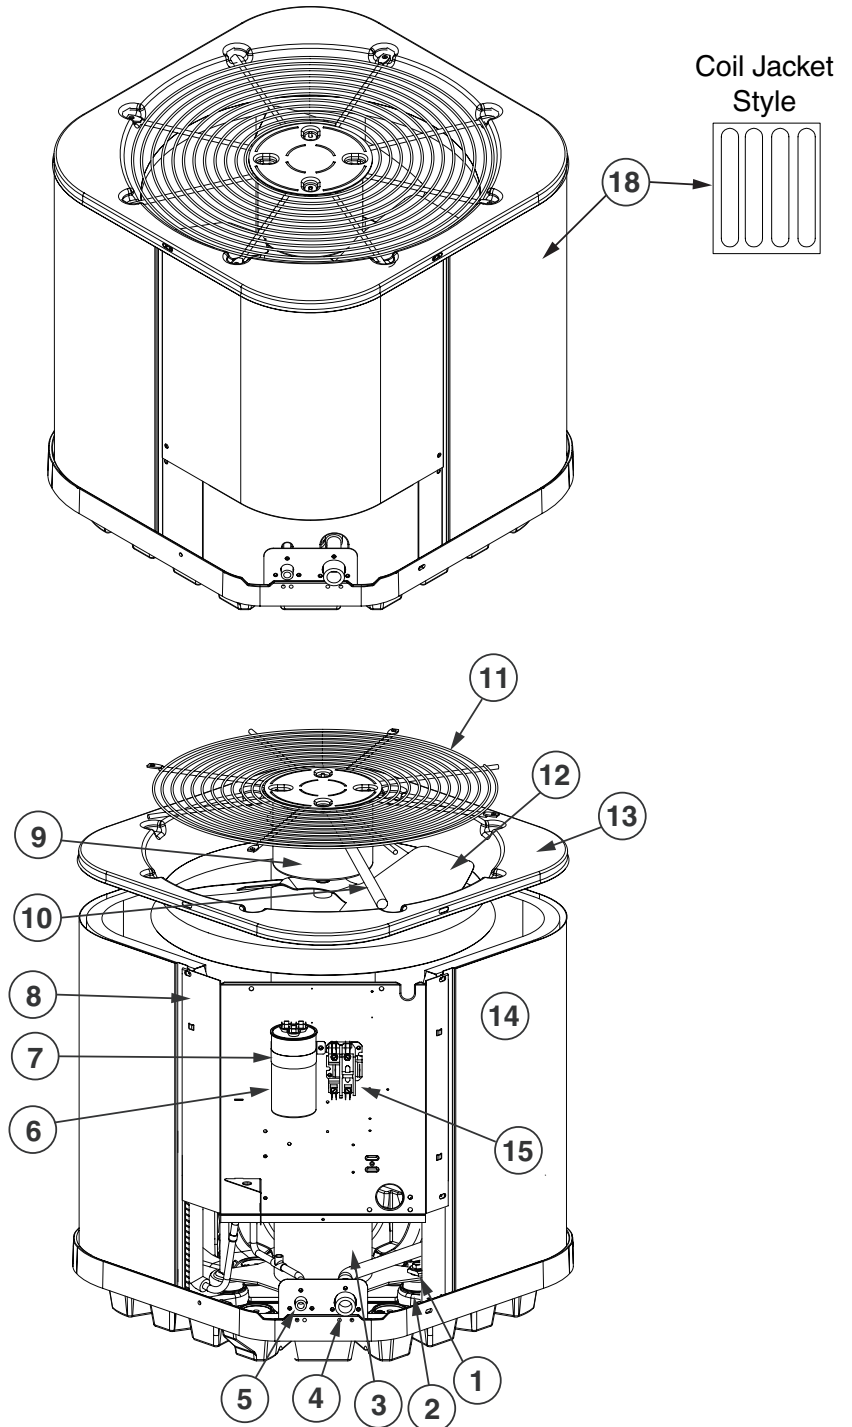

[Find Your COMFORT-AIRE Air Conditioner Parts - Select From 599 Models](#)

----- Manual continues below -----

**REPLACEMENT PARTS LIST**

**RESIDENTIAL SPLIT SYSTEM AIR CONDITIONER**

**RSG16(\*\*)S1E SERIES**

**16 SEER MODELS**

ITEM #	COMPONENT
1	COMPRESSOR BOLT
2	COMPRESSOR GROMMET
3	COMPRESSOR
4	REFRIGERANT VALVE (LG)
5	REFRIGERANT VALVE (SM)
6	CAPACITOR
7	CAPACITOR STRAP
8	CONTROL BOX
9	OUTDOOR FAN MOTOR
10	MOTOR WIRE CONDUIT
11	OUTDOOR FAN GRILLE
12	OUTDOOR FAN BLADE
13	TOP PAN
14	OUTDOOR COIL
15	CONTACTOR
16	ACCESS PANEL
17	CONTROL BOX COVER
18	OUTDOOR COIL GUARD