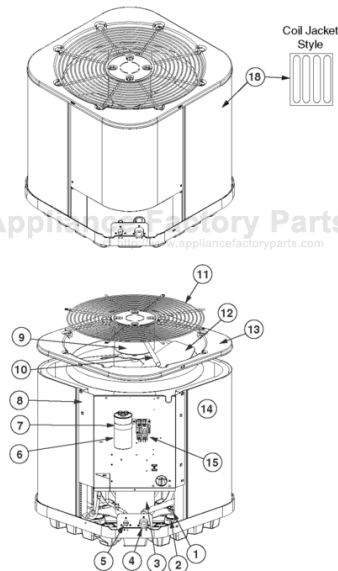

# COMFORT-AIRE RSG1660S1E Owner's Manual

[Shop genuine replacement parts for COMFORT-AIRE  
RSG1660S1E](#)

<b>PARTNERS</b> <i>choice</i> Universal HVAC Parts & Accessories	<b>REPLACEMENT PARTS LIST</b>
	RESIDENTIAL SPLIT SYSTEM AIR CONDITIONER
	RSG16(**)S1E SERIES 16 SEER MODELS

**16 SEER MODELS**

ITEM #	COMPONENT
1	COMPRESSOR BOLT
2	COMPRESSOR GROMMET
3	COMPRESSOR
4	REFRIGERANT VALVE (LG)
5	REFRIGERANT VALVE (SM)
6	CAPACITOR
7	CAPACITOR STRAP
8	CONTROL BOX
9	OUTDOOR FAN MOTOR
10	MOTOR WIRE CONDUIT
11	OUTDOOR FAN GRILLE
12	OUTDOOR FAN BLADE
13	TOP PAN
14	OUTDOOR COIL
15	CONTACTOR
16	ACCESS PANEL
17	CONTROL BOX COVER
18	OUTDOOR COIL GUARD

# RSG16(\*\*)S1E SERIES SPLIT SYSTEM AIR CONDITIONER

DESCRIPTION	RSG1624S1E	RSG1630S1E	RSG1636S1E	RSG1642S1E	RSG1648S1E	RSG1660S1E
	921776Y	921832Y	921783Y	921843Y	921781Y	921993Y
CAPACITOR	01-0083	01-0084	01-0085	01-0273	01-0271	01-0084
COMPRESSOR	918868	919708	918874	918871	919607	921793
COMPRESSOR MOLDED PLUG (HV)	634660R	634660R	634660R	634660R	634660R	634660R
COMPRESSOR MOLDED PLUG (LV)	--	--	--	--	--	634682
CONTACTOR	624712	624712	624712	624712	624713	624714
HIGH PRESSURE SWITCH	632473R	632473R	632473R	632473R	632473R	632473R
OUTDOOR COIL	2A9973R	2B5231R	2C0731R	664892R	664892R	664892R
OUTDOOR COIL GUARD	2C4394	2C4402	2C4405	2C4406	2C4406	2C4406
OUTDOOR FAN BLADE	667261R	667383	667383	667383	667351R	667319R
OUTDOOR FAN GRILLE	669334R	669335R	669335R	669335R	669335R	669335R
OUTDOOR FAN MOTOR	621919	624712	622080	621972	622656	622656
REFRIGERANT VALVE (LG)	663864R	663864R	663864R	663865R	663865R	663865R
REFRIGERANT VALVE (SM)	663862R	663862R	663862R	663862R	663862R	663862R
TOP PAN	496161YR	496162YR	496162YR	496162YR	496162YR	496162YR