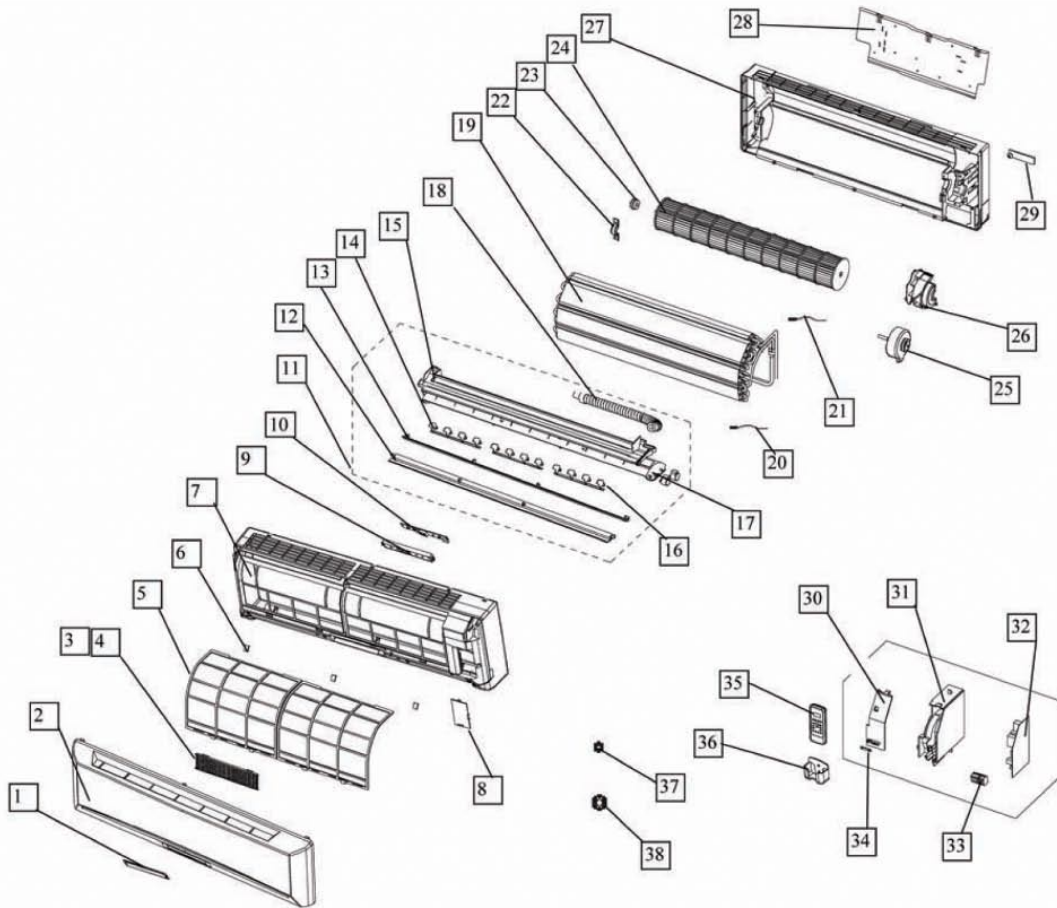

----- Manual continues below -----

HEAT CONTROLLER, INC.

**REPLACEMENT
PARTS**

**“S” Series Mini-Split
Version B**

SMH12SB-0

No.	Part Name	Quantity	Sale code	BOM Code
1	Indicator for LED	1	13518111001	201130290215
2	Panel	1	13518111002	201130290163
3	Air cleaner	1	10109121226	201130100212
4	Air cleaner holder	1	10109121225	201130100217
5	air filter	2	13518111003	201130290162
6	Screw cap	3	13518111004	201130290161
7	Panel frame assy	1	13518111005	201130290164
8	Window cover for repairing	1	13518111028	201130290288
9	display board holder	1	13518111007	201130290159
10	display board assy	1	13518111008	203330290078
11	Air out frame assy	1	13818121029	201130290253
12	Horizontal louver,up	1	10316121818	201130290280
13	Horizontal louver,down	1	10316121819	201130290279
14	Vertical louver	12	13518111012	201130290212
15	Air out frame	1	13518111013	201130290211
16	Grille holder	3	11618111009	201130210066
17	Louver motor	1	15018121013	202400200019
18	Drain hose	1	10112121213R	201101020014
19	Evaporator,assy	1	12818111014	201530290013
20	Evaporator temp sensor	1	11612121059	202432390004
21	Indoor temp sensor	1	10312122433	202432390005
22	Fixing board for bear	1	13112121003	201130510515
23	Bearing holder	1	12818111015	202730500001
24	Cross flow fan,assy	1	11618111011	201100200014
25	Fan motor	1	10312121259	202400300011
26	Motor cover	1	10316121002	201132800003
27	Chassis	1	10316121821	201132800001
28	Installed Plate	1	10312121215	201230500005
29	Connecting pipe clamp	1	10309121225	201130100204
30	E-Parts box's cover	1	11607111052	201130210070
31	E-Parts box	1	11607111053	201130210069
32	Main control board (including Program chip)	1	10312122442	201332590059
		1	10312121795	201300740131
33	Wire joint, 5p	1	10609111006	202301450105
34	Wire Clip	1	10318121234	201130400042
35	Remote Controller (FAHRENHEIT)	1	10312122441	203355090263
36	Holder, Remote Controller	1	10718121009	201131390022
37	Copper nut, TLM-A01	1	10909121012	201600320000
38	Copper nut, TLM-C03	1	10912121019	201600320002