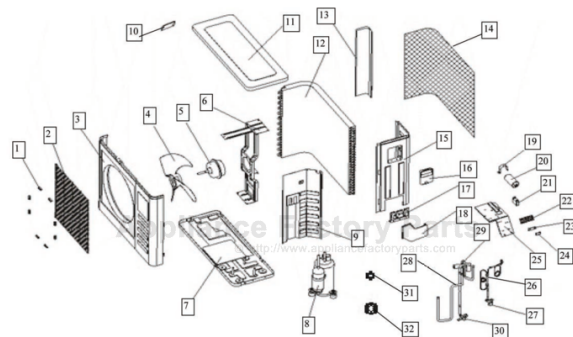

[Find Your COMFORT-AIRE HVAC Parts - Select From 1486 Models](#)

----- Manual continues below -----