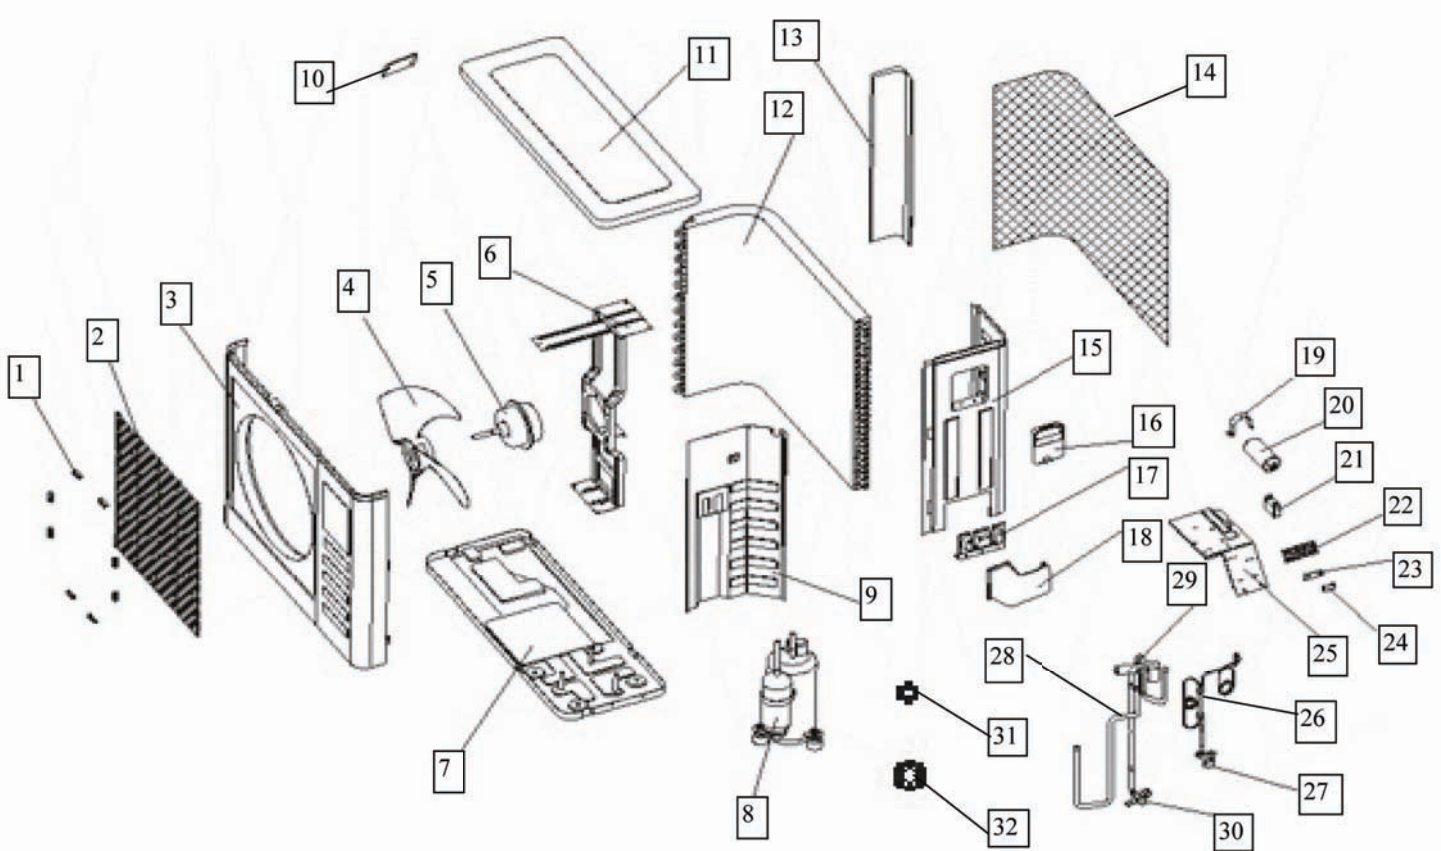

No.	Part Name	Quantity	Sale code	BOM code
1	Clamp for front net	6	10112121801	201135110801
2	Front Net Cover Ass'y	1	10118111018	201235290030
3	Front clapboard	1	11612121804	201235270248
4	Propeller fan	1	10112121803	201100300502
5	Fan motor	1	12109114801	202400490020
6	Holder for fan motor	1	12909121801R	201235270402
7	Chassis	1	10312113804	201235270222
8	Compressor	1	10312121247	201400630350
9	Separating board	1	12909121804	201235270007
10	Small Handle	1	10830121811	201150290006
11	Cover	1	11612121806	201235270249
12	Condenser	1	12812121802	201535290100
13	Installation board, left	1	11612121805	201235270250
14	Rear net	1	11607111058	201135270207
15	Right clapboard	1	10312121239	201237590003
16	Big handle	1	10309121003	201235290217
17	Installation plate for valves	1	10309121809	201235120614
18	Water collector	1	10312121811	201135270201
19	Capacitor clamp	1	10109121822	201200100005
20	Compressor capacitor	1	10318111009	202401000751
21	Fan motor capacitor	1	11442122024	202401190010
22	Wire joint	1	10309121005	202301450106
23	Washer for wire joint	1	10112121817	201135000004
24	Clamp for wiring	1	10112121816	201219900001
25	Installation board for E-parts	1	10318111822	201237590006
26	High Pressure Valve Ass'y	1	10321111809	201637590078
27	Liquid pipe valve	1	10307121801	201600740523
28	Low pressure Valve Ass'y	1	10312121548	201637590109
29	4-ways valve	1	10321111811	201600690009
30	Low-pressure Valve	1	10412121801	201600720618
31	Copper nut, TLM-A01	1	10909121012	201600320000
32	Copper nut, TLM-C03	1	10912121019	201600320002
33	Main control board ass'y	1	10321121039	201337390001
34	Outdoor pipe temp sensor	1	12909121803	202440500006
35	Electric control ass'y	1	10321111812	203337590003