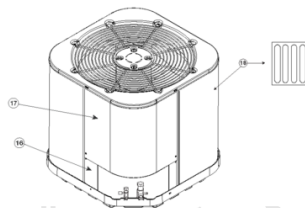

Appliance Factory Parts
© http://www.appliancefactoryparts.com