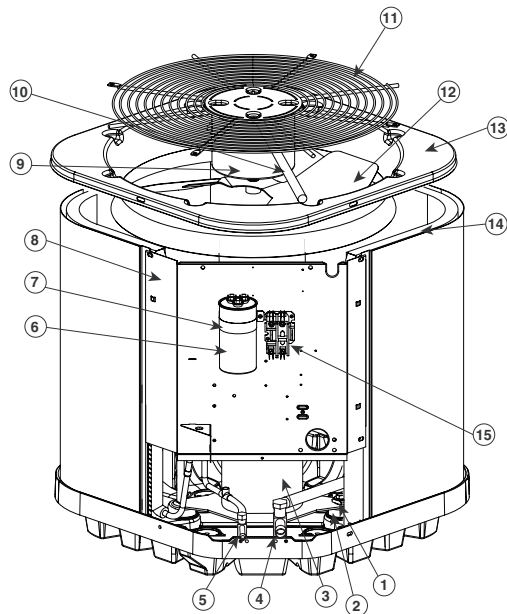

# REPLACEMENT PARTS LIST

Residential Split System Air Conditioner  
RSN13\*\*S1E Series  
13 SEER Models

ITEM #	COMPONENT
1	Compressor Bolt
2	Compressor Grommet
3	Compressor
4	Refrigerant Valve (LG)
5	Refrigerant Valve (SM)
6	Capacitor
7	Capacitor Strap
8	Control Box
9	Outdoor Fan Motor
10	Motor Wire Conduit
11	Outdoor Fan Grille
12	Outdoor Fan Blade
13	Top Pan
14	Outdoor Coil
15	Contactactor
16	Access Panel
17	Control Box Cover
18	Outdoor Coil Guard