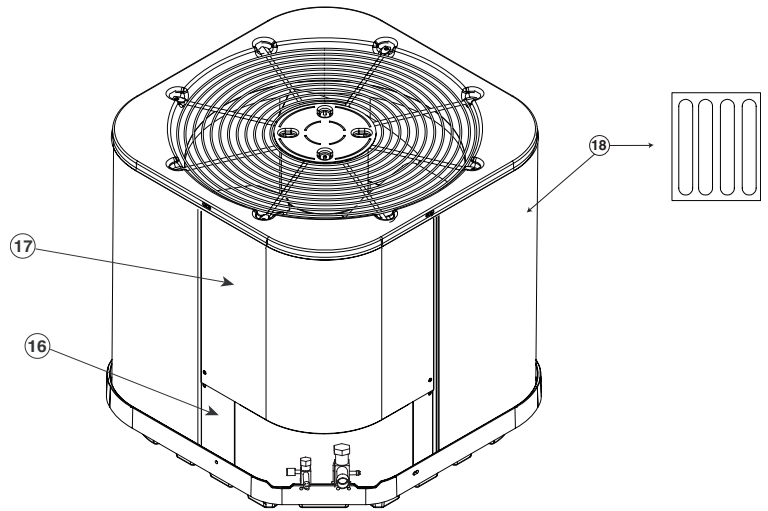

# REPLACEMENT PARTS LIST

Residential Split System Air Conditioner  
RSN13\*\*S1E Series  
13 SEER Models

ITEM #	COMPONENT
1	Compressor Bolt
2	Compressor Grommet
3	Compressor
4	Refrigerant Valve (LG)
5	Refrigerant Valve (SM)
6	Capacitor
7	Capacitor Strap
8	Control Box
9	Outdoor Fan Motor
10	Motor Wire Conduit
11	Outdoor Fan Grille
12	Outdoor Fan Blade
13	Top Pan
14	Outdoor Coil
15	Contactactor
16	Access Panel
17	Control Box Cover
18	Outdoor Coil Guard