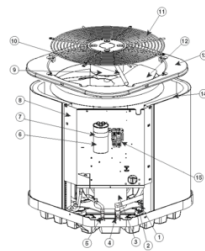

[Find Your COMFORT-AIRE Air Conditioner Parts - Select From 599 Models](#)

----- Manual continues below -----