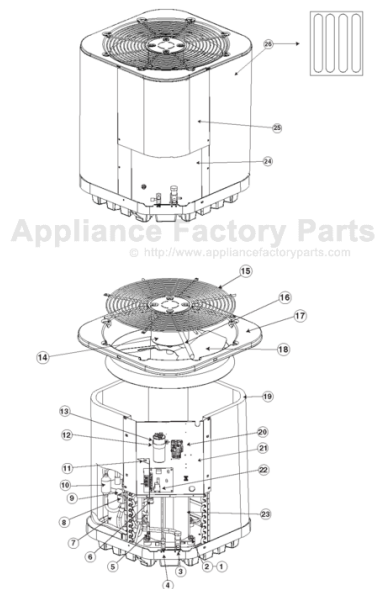

This Owner's Manual is provided and hosted by [Appliance Factory Parts](#).

COMFORT-AIRE HRG1324S1E Owner's Manual

[Shop genuine replacement parts for COMFORT-AIRE
HRG1324S1E](#)

 <small>Industrial HVAC Parts & Accessories</small>	REPLACEMENT PARTS LIST
	Residential Split System Heat Pump
	HRG13**S1E Series 13 SEER Models

[Find Your COMFORT-AIRE HVAC Parts - Select From 1486 Models](#)

----- Manual continues below -----

REPLACEMENT PARTS LIST

Residential Split System Heat Pump

HRG13**S1E Series

13 SEER Models

ITEM #	COMPONENT
1	Compressor Bolt
2	Compressor Grommet
3	Refrigerant Valve (LG)
4	Refrigerant Valve (SM)
5	Shrader Valve
6	Swivel Connector
7	Accumulator
8	Reversing Valve Coil
9	Reversing Valve
10	Muffler
11	Low Voltage Divider
12	Capactor Strap
13	Capacitor
14	Outdoor Fan Motor
15	Outdoor Fan Grille
16	Motor Wire Conduit
17	Top Pan
18	Outdoor Fan Blade
19	Outdoor Coil
20	Contactator
21	Control Box
22	Defrost Board
23	Compressor
24	Access Panel
25	Control Box Cover
26	Outdoor Coil Guard