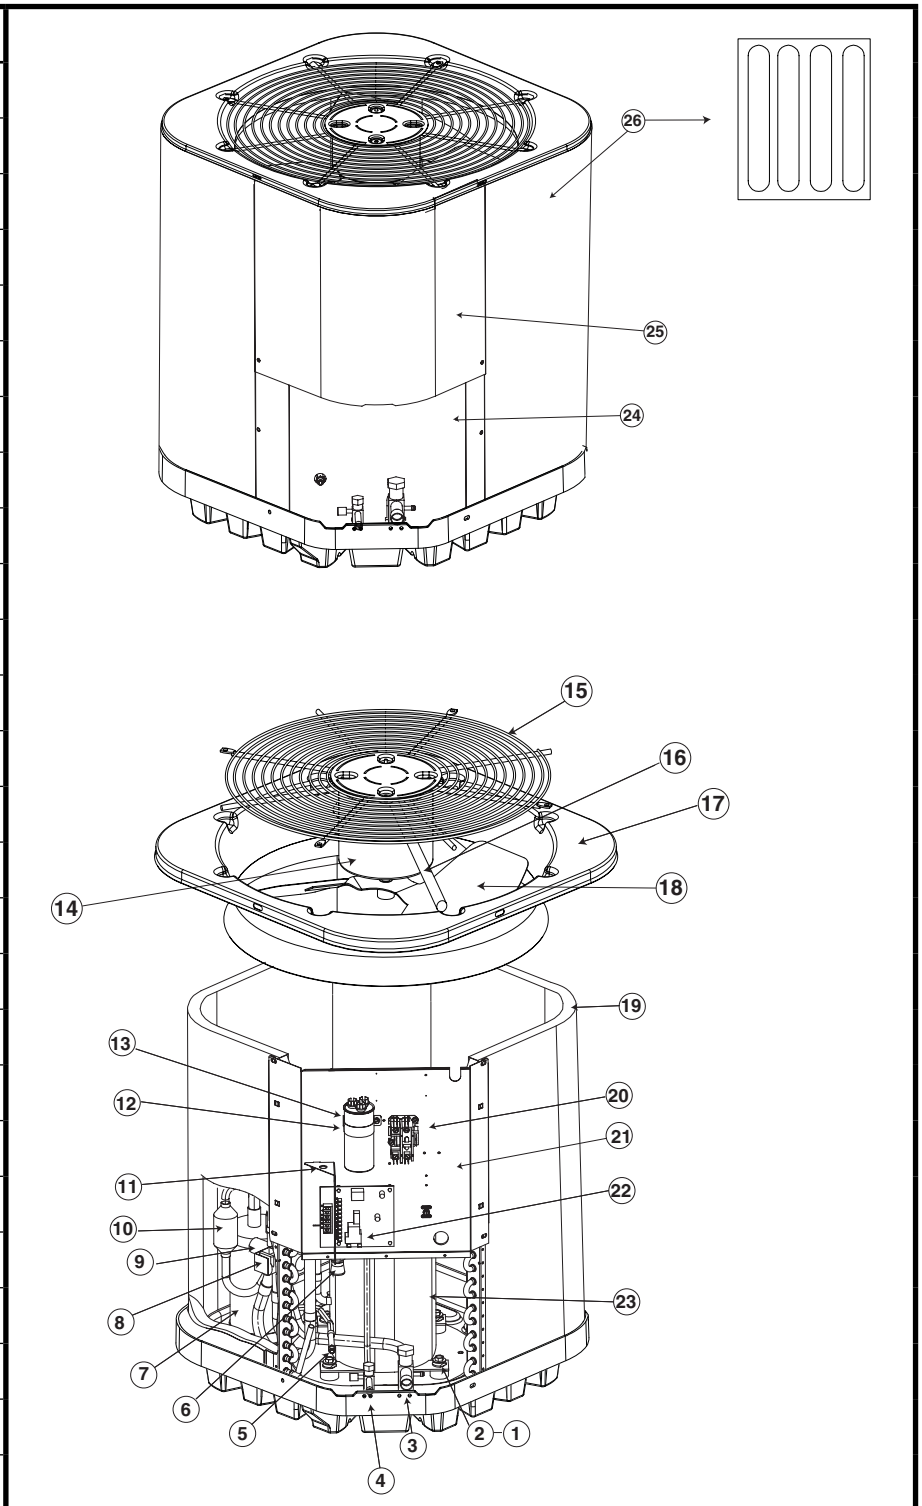

[Find Your COMFORT-AIRE HVAC Parts - Select From 1486 Models](#)

----- Manual continues below -----

REPLACEMENT PARTS LIST

Residential Split System Heat Pump

HRG13**S1E Series

13 SEER Models

ITEM #	COMPONENT
1	Compressor Bolt
2	Compressor Grommet
3	Refrigerant Valve (LG)
4	Refrigerant Valve (SM)
5	Shrader Valve
6	Swivel Connector
7	Accumulator
8	Reversing Valve Coil
9	Reversing Valve
10	Muffler
11	Low Voltage Divider
12	Capactor Strap
13	Capacitor
14	Outdoor Fan Motor
15	Outdoor Fan Grille
16	Motor Wire Conduit
17	Top Pan
18	Outdoor Fan Blade
19	Outdoor Coil
20	Contactator
21	Control Box
22	Defrost Board
23	Compressor
24	Access Panel
25	Control Box Cover
26	Outdoor Coil Guard