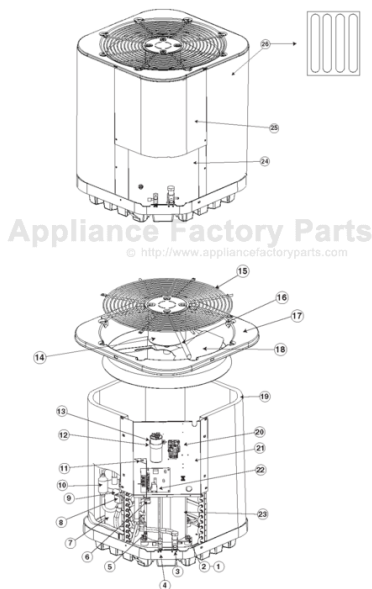

This Owner's Manual is provided and hosted by Appliance Factory Parts.

COMFORT-AIRE HRG1330S1E Owner's Manual

[Shop genuine replacement parts for COMFORT-AIRE
HRG1330S1E](#)

 <p>PARTNERS' <i>choice</i> National HVAC Parts & Accessories</p>	REPLACEMENT PARTS LIST
	Residential Split System Heat Pump
	HRG13**S1E Series
	13 SEER Models

[Find Your COMFORT-AIRE HVAC Parts - Select From 1486 Models](#)

----- Manual continues below -----

REPLACEMENT PARTS LIST

Residential Split System Heat Pump

HRG13**S1E Series

13 SEER Models

ITEM #	COMPONENT
1	Compressor Bolt
2	Compressor Grommet
3	Refrigerant Valve (LG)
4	Refrigerant Valve (SM)
5	Shrader Valve
6	Swivel Connector
7	Accumulator
8	Reversing Valve Coil
9	Reversing Valve
10	Muffler
11	Low Voltage Divider
12	Capactor Strap
13	Capacitor
14	Outdoor Fan Motor
15	Outdoor Fan Grille
16	Motor Wire Conduit
17	Top Pan
18	Outdoor Fan Blade
19	Outdoor Coil
20	Contactora
21	Control Box
22	Defrost Board
23	Compressor
24	Access Panel
25	Control Box Cover
26	Outdoor Coil Guard