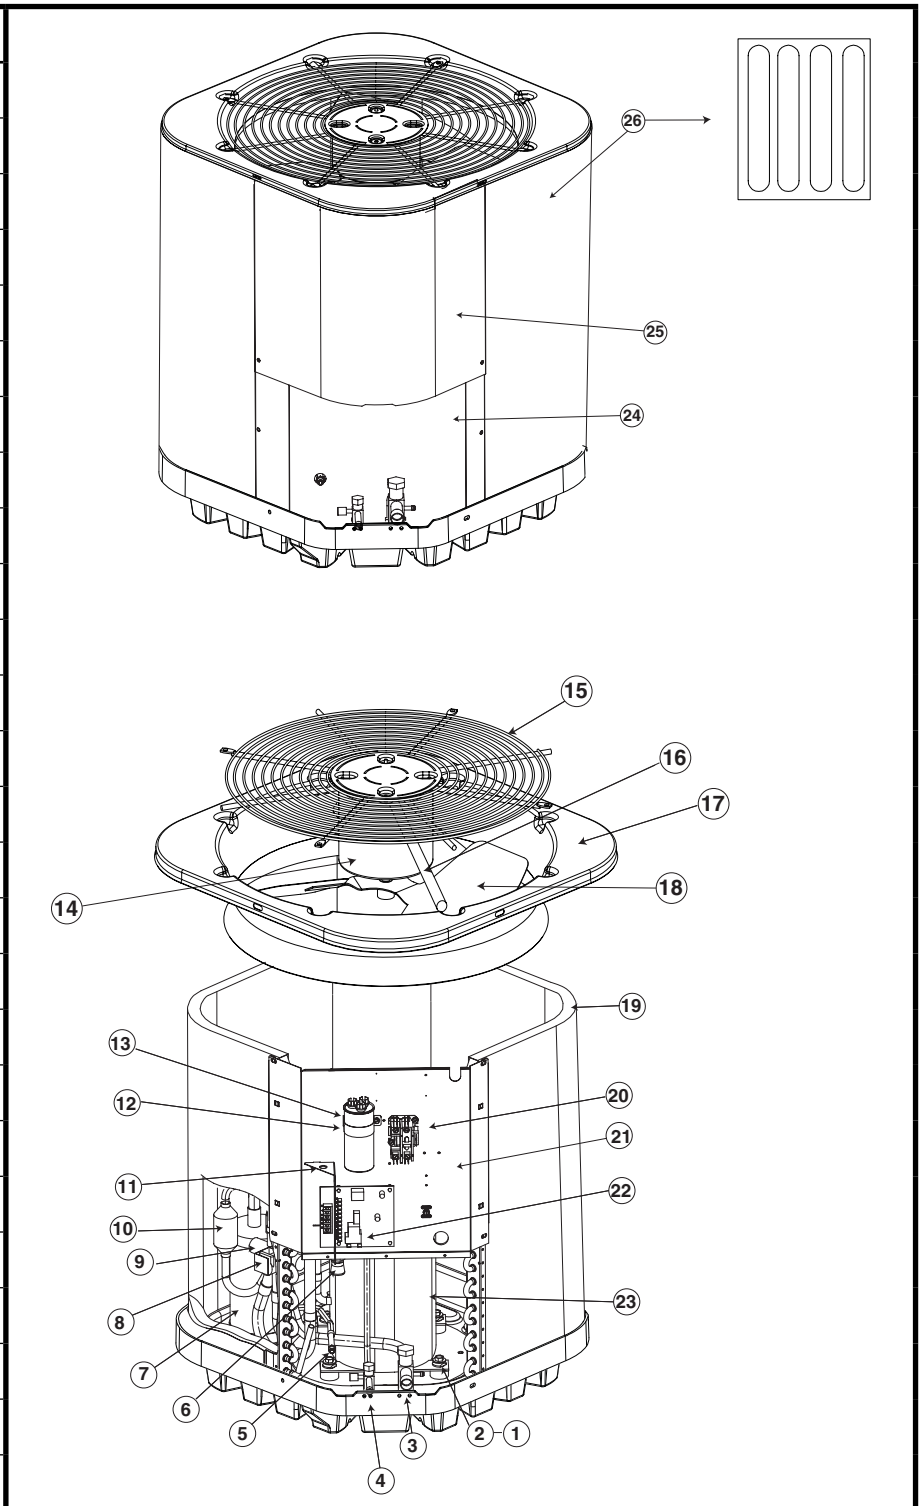

[Find Your COMFORT-AIRE HVAC Parts - Select From 1486 Models](#)

----- Manual continues below -----

REPLACEMENT PARTS LIST

Residential Split System Heat Pump

HRG13**S1E Series

13 SEER Models

ITEM #	COMPONENT
1	Compressor Bolt
2	Compressor Grommet
3	Refrigerant Valve (LG)
4	Refrigerant Valve (SM)
5	Shrader Valve
6	Swivel Connector
7	Accumulator
8	Reversing Valve Coil
9	Reversing Valve
10	Muffler
11	Low Voltage Divider
12	Capactor Strap
13	Capacitor
14	Outdoor Fan Motor
15	Outdoor Fan Grille
16	Motor Wire Conduit
17	Top Pan
18	Outdoor Fan Blade
19	Outdoor Coil
20	Contactora
21	Control Box
22	Defrost Board
23	Compressor
24	Access Panel
25	Control Box Cover
26	Outdoor Coil Guard