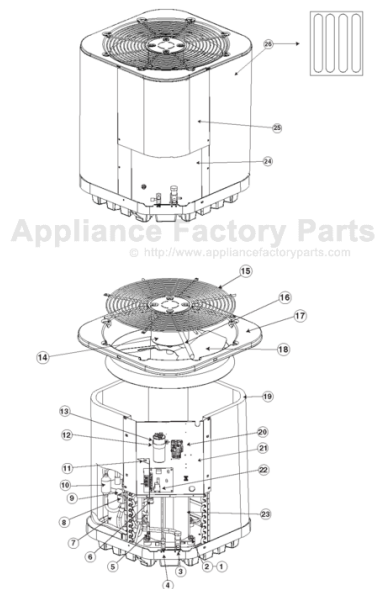

This Owner's Manual is provided and hosted by [Appliance Factory Parts](#).

COMFORT-AIRE HRG1348S1E Owner's Manual

[Shop genuine replacement parts for COMFORT-AIRE
HRG1348S1E](#)

 <small>Universal HVAC Parts & Accessories</small>	REPLACEMENT PARTS LIST
	Residential Split System Heat Pump
	HRG13**S1E Series 13 SEER Models

[Find Your COMFORT-AIRE HVAC Parts - Select From 1486 Models](#)

----- Manual continues below -----

REPLACEMENT PARTS LIST

Residential Split System Heat Pump

HRG13**S1E Series

13 SEER Models

ITEM #	COMPONENT
1	Compressor Bolt
2	Compressor Grommet
3	Refrigerant Valve (LG)
4	Refrigerant Valve (SM)
5	Shrader Valve
6	Swivel Connector
7	Accumulator
8	Reversing Valve Coil
9	Reversing Valve
10	Muffler
11	Low Voltage Divider
12	Capactor Strap
13	Capacitor
14	Outdoor Fan Motor
15	Outdoor Fan Grille
16	Motor Wire Conduit
17	Top Pan
18	Outdoor Fan Blade
19	Outdoor Coil
20	Contactator
21	Control Box
22	Defrost Board
23	Compressor
24	Access Panel
25	Control Box Cover
26	Outdoor Coil Guard