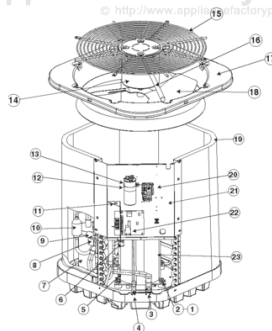

[Find Your COMFORT-AIRE HVAC Parts - Select From 1486 Models](#)

----- Manual continues below -----