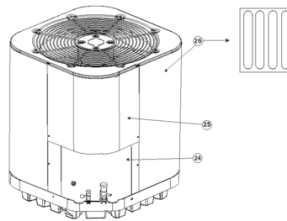

COMFORT-AIRE HRN1324S1E Owner's Manual

[Shop genuine replacement parts for COMFORT-AIRE
HRN1324S1E](#)

 Residential HVAC Parts & Accessories	REPLACEMENT PARTS LIST
	Residential Split System Heat Pump
	HRN13**S1E Series 13 SEER Models

Appliance Factory Parts
© <http://www.appliancefactoryparts.com>