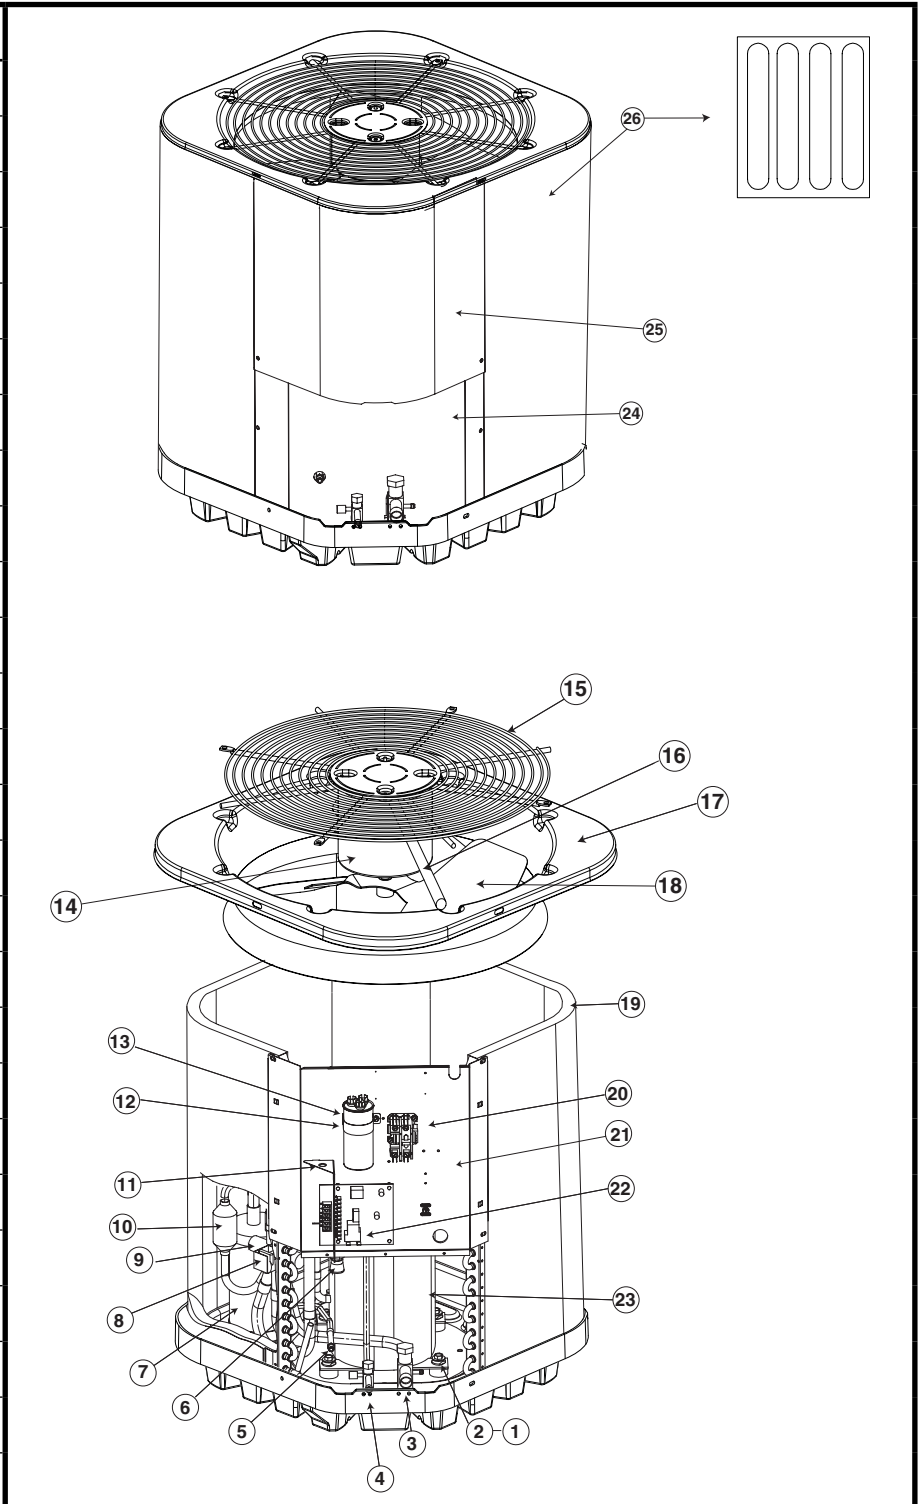

HRN13**S1E Series

13 SEER Models

ITEM #	COMPONENT
1	Compressor Bolt
2	Compressor Grommet
3	Refrigerant Valve (LG)
4	Refrigerant Valve (SM)
5	Shrader Valve
6	Swivel Connector
7	Accumulator
8	Reversing Valve Coil
9	Reversing Valve
10	Muffler
11	Low Voltage Divider
12	Capactor Strap
13	Capacitor
14	Outdoor Fan Motor
15	Outdoor Fan Grille
16	Motor Wire Conduit
17	Top Pan
18	Outdoor Fan Blade
19	Outdoor Coil
20	Contactora
21	Control Box
22	Defrost Board
23	Compressor
24	Access Panel
25	Control Box Cover
26	Outdoor Coil Guard