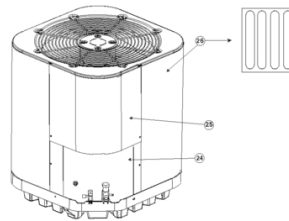

COMFORT-AIRE HRN1342S1E Owner's Manual

[Shop genuine replacement parts for COMFORT-AIRE
HRN1342S1E](#)

 Residential HVAC Parts & Accessories	REPLACEMENT PARTS LIST
	Residential Split System Heat Pump
	HRN13**S1E Series 13 SEER Models

Appliance Factory Parts
© <http://www.appliancefactoryparts.com>