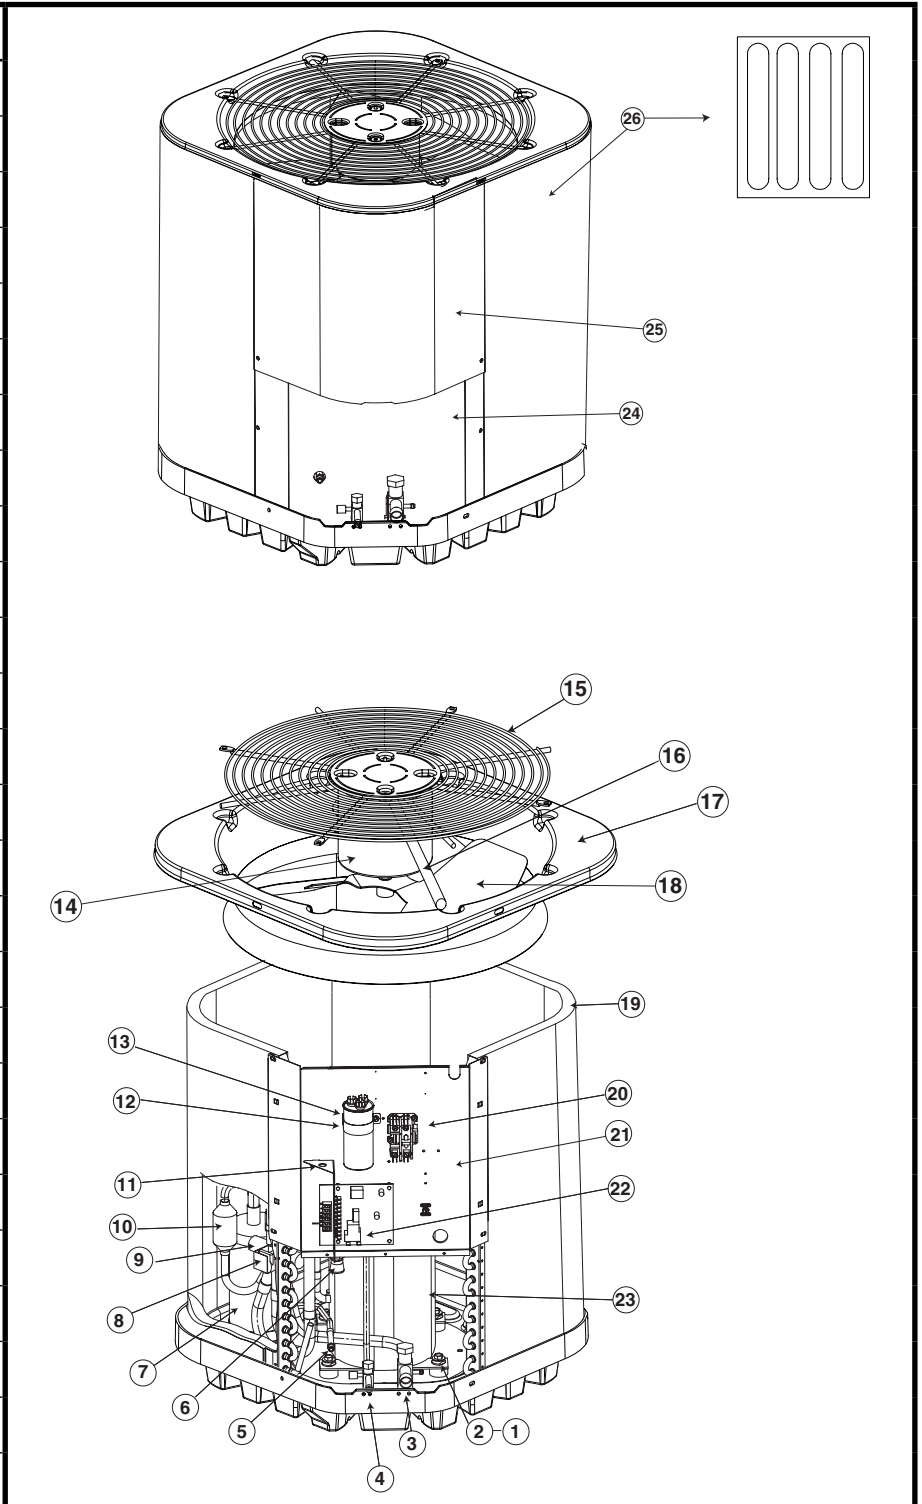

HRN13**S1E Series

13 SEER Models

| ITEM # | COMPONENT |
|--------|------------------------|
| 1 | Compressor Bolt |
| 2 | Compressor Grommet |
| 3 | Refrigerant Valve (LG) |
| 4 | Refrigerant Valve (SM) |
| 5 | Shrader Valve |
| 6 | Swivel Connector |
| 7 | Accumulator |
| 8 | Reversing Valve Coil |
| 9 | Reversing Valve |
| 10 | Muffler |
| 11 | Low Voltage Divider |
| 12 | Capactor Strap |
| 13 | Capacitor |
| 14 | Outdoor Fan Motor |
| 15 | Outdoor Fan Grille |
| 16 | Motor Wire Conduit |
| 17 | Top Pan |
| 18 | Outdoor Fan Blade |
| 19 | Outdoor Coil |
| 20 | Contactora |
| 21 | Control Box |
| 22 | Defrost Board |
| 23 | Compressor |
| 24 | Access Panel |
| 25 | Control Box Cover |
| 26 | Outdoor Coil Guard |