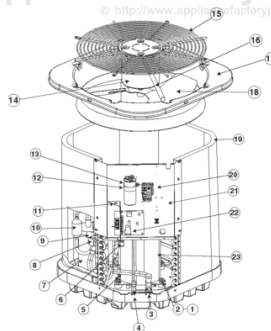

[Find Your COMFORT-AIRE HVAC Parts - Select From 1486 Models](#)

----- Manual continues below -----