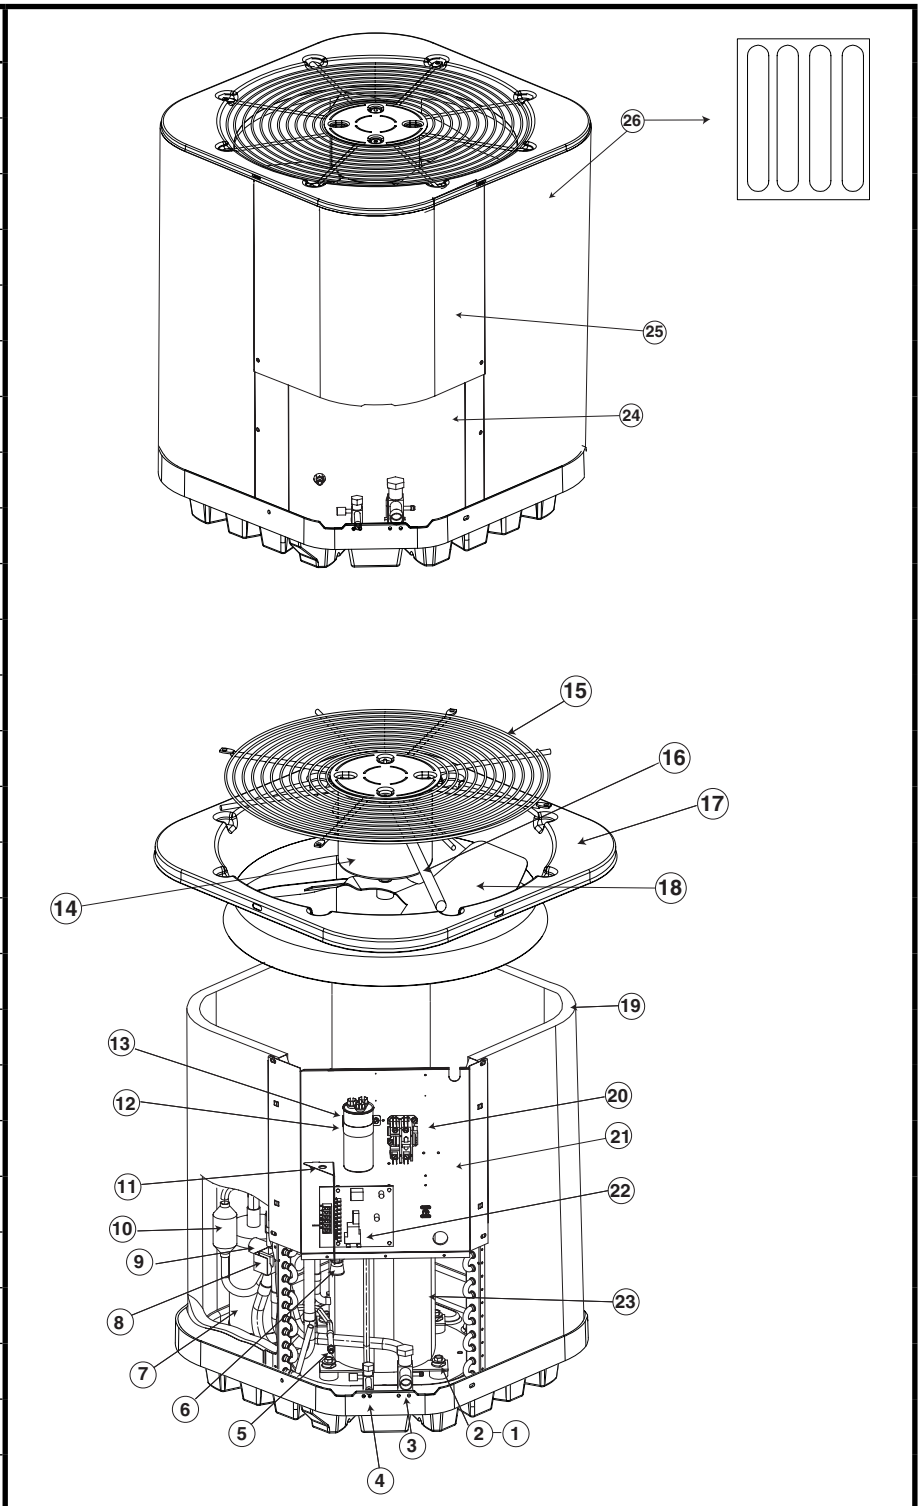

HRN13**S1E Series

13 SEER Models

ITEM #	COMPONENT
1	Compressor Bolt
2	Compressor Grommet
3	Refrigerant Valve (LG)
4	Refrigerant Valve (SM)
5	Shrader Valve
6	Swivel Connector
7	Accumulator
8	Reversing Valve Coil
9	Reversing Valve
10	Muffler
11	Low Voltage Divider
12	Capactor Strap
13	Capacitor
14	Outdoor Fan Motor
15	Outdoor Fan Grille
16	Motor Wire Conduit
17	Top Pan
18	Outdoor Fan Blade
19	Outdoor Coil
20	Contactora
21	Control Box
22	Defrost Board
23	Compressor
24	Access Panel
25	Control Box Cover
26	Outdoor Coil Guard