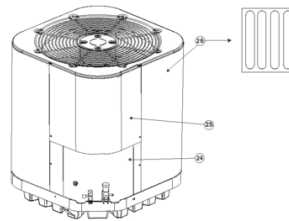

COMFORT-AIRE HRN1348S1E Owner's Manual

[Shop genuine replacement parts for COMFORT-AIRE
HRN1348S1E](#)

 Residential HVAC Parts & Accessories	REPLACEMENT PARTS LIST
	Residential Split System Heat Pump
	HRN13**S1E Series 13 SEER Models

Appliance Factory Parts
© <http://www.appliancefactoryparts.com>