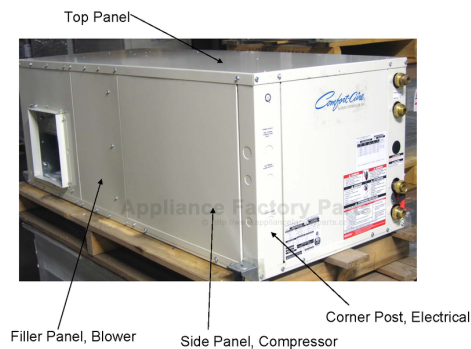

HRH Sheetmetal Parts

[Find Your COMFORT-AIRE HVAC Parts - Select From 1486 Models](#)

----- Manual continues below -----