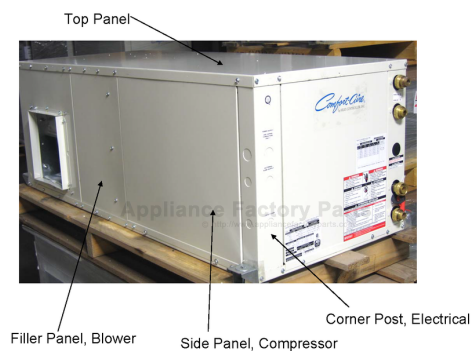

HRH Sheetmetal Parts

[Find Your COMFORT-AIRE HVAC Parts - Select From 1486 Models](#)

----- Manual continues below -----