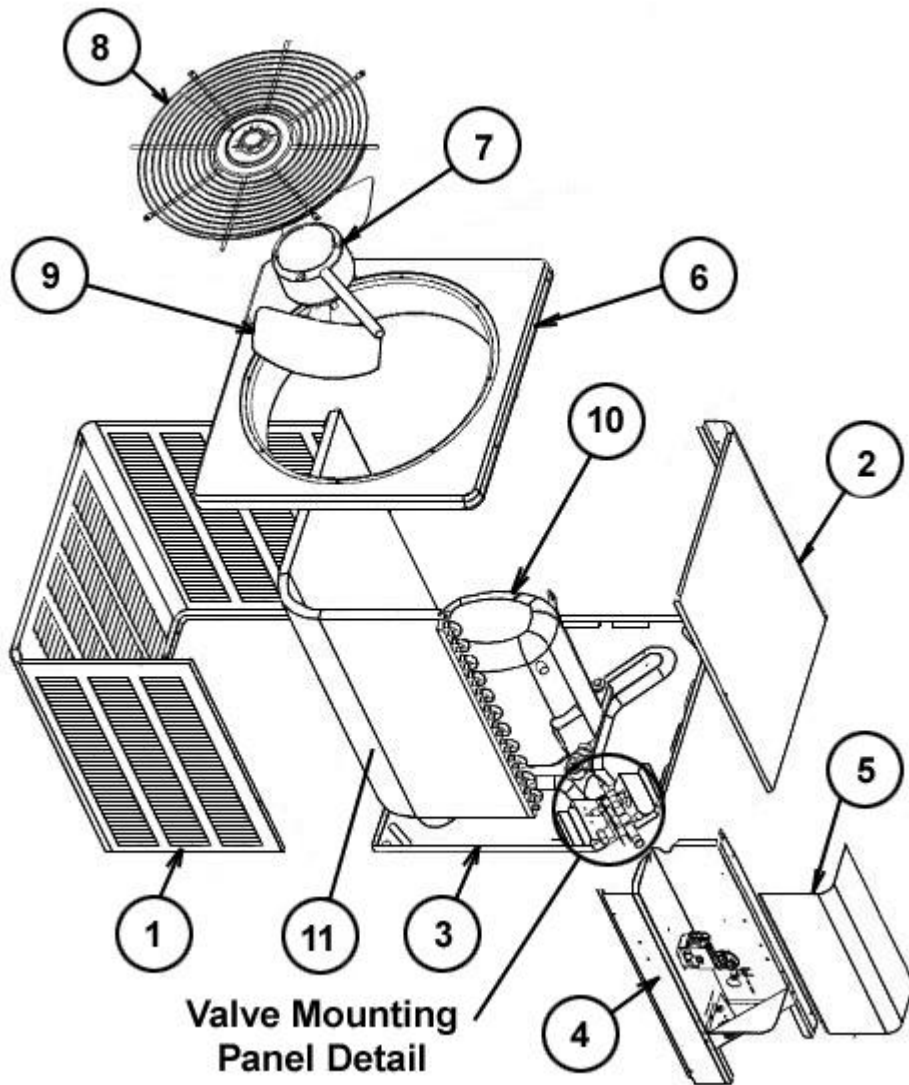

Exploded View