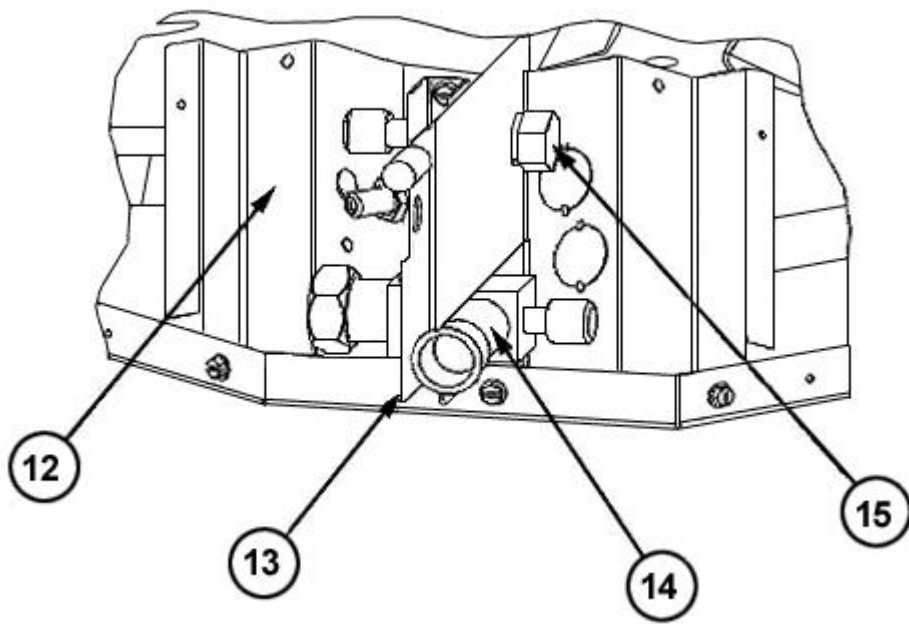

Valve Mounting Detail