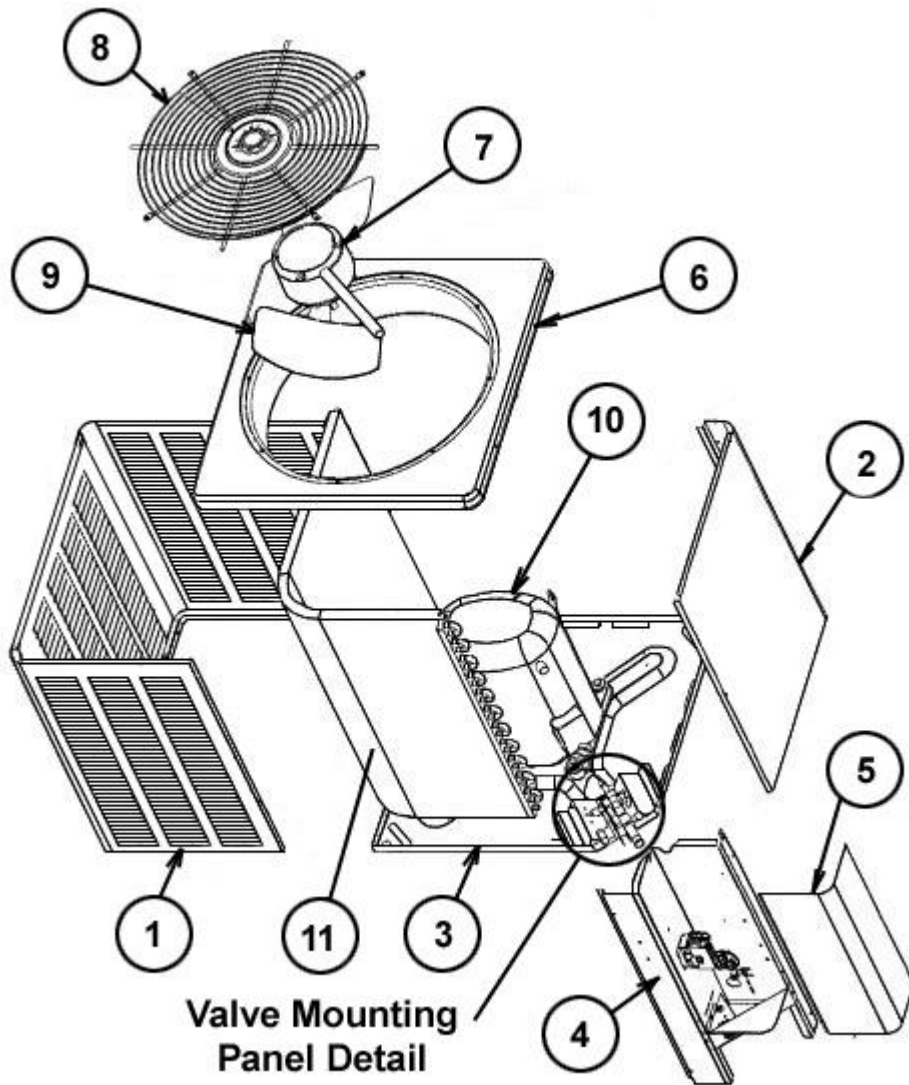

**Valve Mounting
Panel Detail**

Exploded View