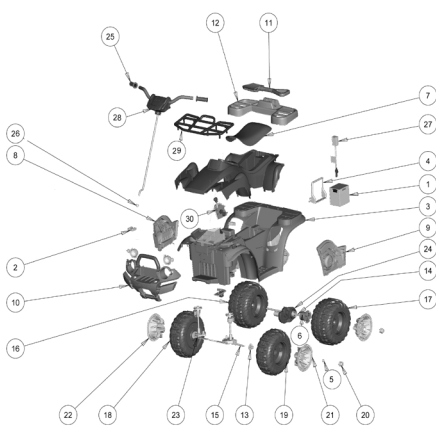

X6646
Brute Force TRU
PW Advanced

Age Range: 3 years and up
Weight Limit: 130 Lbs.
Surfaces: Ultimate Terrain
Speed: 2.5 MPH Forward/Reverse
5.0 MPH Forward
Colors: Black, Silver, Chrome
Intro: 2013

Suggested Retail: $349.99
Box Dimensions: 27.125"x30.125"x48.375"
Warranty: One Year Vehicle
Six Months Battery

*When repairing parts for warranty, please refer to Additional Labor Rates under Reference Material on the B2B
2/8/2016 17:19