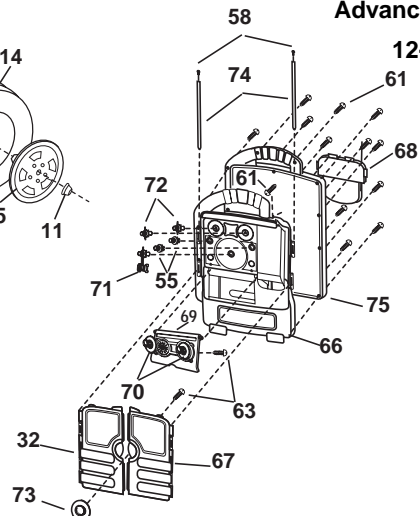

Item No.	Description	Part No.	Qty.	Item No.	Description	Part No.	Qty.	Item No.	Description	Part No.	Qty.
1	Battery	00801-0712	2	34	Axle Bushing	74550-2689	2	66	TelePack Case - Front N/A	74450-2319	1
2	Body N/A	74450-2019	1	35	Hubcap	74440-2579	4	67	TelePack Door, Left N/A	74450-2349	1
3	Seat N/A	74440-2319	1	36	7/16" Washer	0801-0196	6	68	Clip - TelePack N/A	74450-2339	1
4	Key/Housing Assembly	74550-2439	1	37	Gas Cap/Flange Assembly N/A	74440-9089	1	69	Door, TelePack Storage N/A	74450-2369	1
5	Hood N/A	74450-2529	1	38	Sport Bar Support	74440-4229	2	70	Knob, TelePack Stor Door N/A	74450-2399	2
6	5/16" x 31/2" Hex Bolt N/A	0801-0192	2	39	Taillight Lens Set	73233-2279	1	71	Knob, TelePack Radar	74450-2379	1
7	PW Emblem	74460-9069	2	40	Taillight Housing Set	73233-2759	1	72	Knob, TelePack Pointer	74450-2389	2
8	Motor Cover	74750-2359	2	41	#8 x 7/8" Screw (Silver)	0801-0228	2	73	Knob, TelePack Combin N/A	74450-2419	1
9	Front Module N/A	74450-2119	1	42	Sport Bar Bracket/Swiv Set N/A	74440-2049	1	74	Hinge Rod N/A	74450-4019	2
10	Brushguard N/A	74450-2189	1	43	Headlight Lens	74440-2879	2	75	TelePack Case - Rear N/A	74450-2329	1
11	Cap Nut .437 (Black)	0801-0226	6		(Changed from clear to blue 8-8-97)						
12	Cross Bar	74460-4419	1	44	Headlight Lens Guard	74460-2339	2				
13	Axle/Link Assembly	74440-9419A	1	45	Turn Signal Lens	74440-2349	2				
14	Wheel	3800-6799	4	46	Dash Plate N/A	74440-2679	1				
15	Windshield - Front/Rear N/A	74450-9159	1	47	Walkie-Talkie Holder N/A	74450-2439	1				
16	Rear Axle	74440-4519	1	48	Battery Retainer	78490-4029	1				
17	Windshield Hinge Set N/A	74450-9679	1	49	Steering Wheel	74440-2379	1				
18	Wheel Driver N/A	74460-2249	2	50	Steering Wheel Cap	74550-2729	1				
19	Hinge Pin	0801-0257	2	51	Seatbelt Set N/A	74460-2319	1				
20	Dash N/A	74450-2699	1	52	CB Mic w/Cord	74110-9479	1				
21	Grille	74450-2849	1	53	Hood Latch	74020-9559	2				
22	Spacer	74460-2069	2	54	Knob Plate	74020-2719	1				
23	Channel Cover N/A	74450-2469	1	55	Round Knob	74550-2719	4				
24	Footboard Assembly	74440-9829	1	56	#10 x 1" Screw (Black)	0801-0220	4				
25	#7 Gearbox w/Motor	00968-2902	2	57	#6 x 1-1/2" Screw (Black)	0801-0221	4				
26	Harness Assembly	74440-9799	1	58	#8 x 3/4" Screw (Black)	0801-0223	9				
27	Shifter Assembly (yellow)	74310-9039	1	59	#8 x 1" Screw (Black)	0801-0224	12				
28	Steering Column	74440-4239	1	60	Cap Nut.354 (Black)	0801-0604	3				
29	Rear Bumper	74440-2039	1	61	#6 x 3/4" Screw (Silver) N/A	0801-0302	13				
30	Sport Bar	74450-9219	1	62	#8 x 4" Screw (Black) N/A	0801-0516	2				
31	KC™ Light Rack - Front	74450-2049	1	63	#6 x 3/8" Screw (Silver) N/A	0801-0219	3				
32	TelePack Door, Right	74450-2359	1	64	#8 x 1-1/4" Screw (Black)	0801-0216	10				
33	KC™ Light Cover	74460-2169	2	65	#10 x 3/4" Screw (Black)	0801-0309	2				