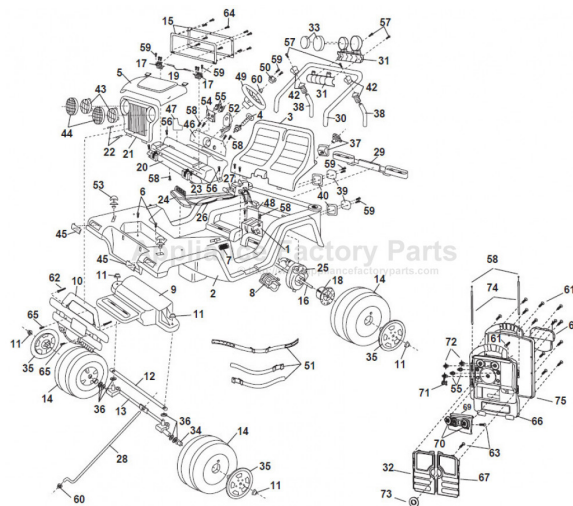

[Find Your FISHER PRICE Ride On Parts - Select From 999 Models](#)

----- Manual continues below -----