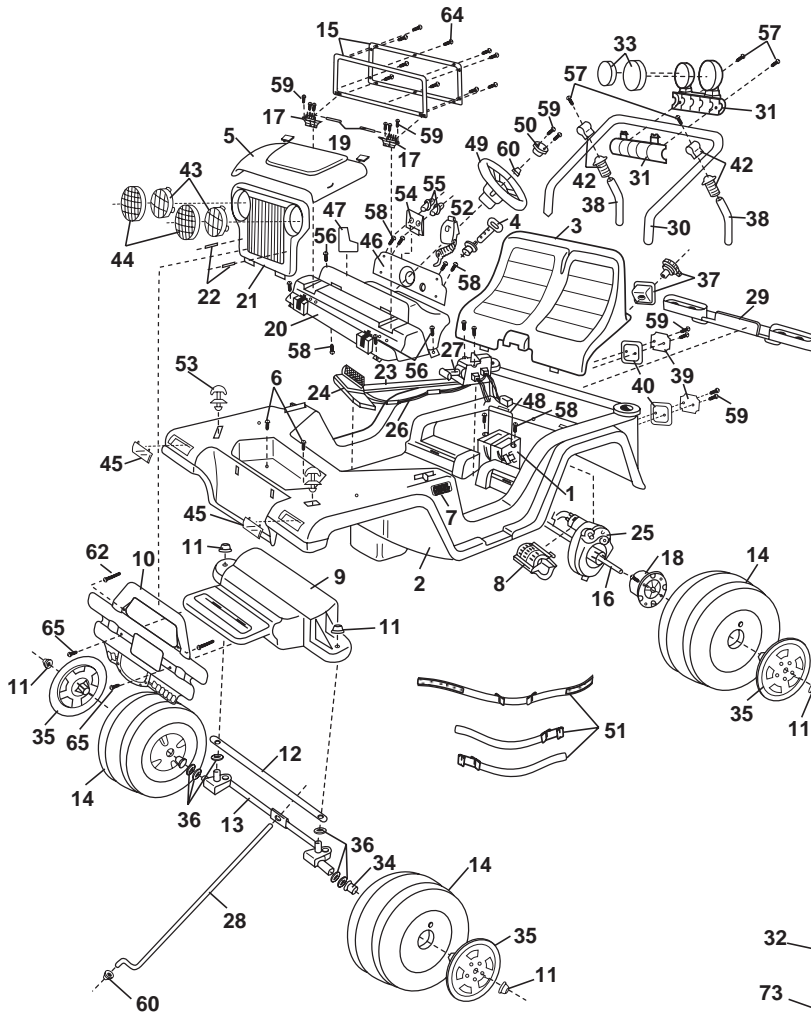

Age Range: 3-7 Yrs.
Weight Limit: 130 Lbs.
Surfaces: Hard, Grass & Hills
Speed: 2.5 / 5.0 MPH Forward
2.5 MPH Reverse
Colors: Aqua Body
Black Seats
Red Trim
Intro: 8-5-96
Discontinued: 1997
Suggested Retail: $249.99
Box Dimensions: 49" x 19-3/4" x 33-1/2"
In-Box Weight: 70 Lbs.
Warranty: 90 Days Vehicle
6 Months Battery

74450-9993 Jeep® Adventure Team

Advanced Series

12-Volt

This product is affected by the PW recall announced Oct 1998. Please confirm that the product is modified or remediated in accordance with policy.

REV. 06/25/03

Item No.	Description	Part No.	Qty.	Item No.	Description	Part No.	Qty.	Item No.	Description	Part No.	Qty.
1	Battery	00801-0712	2	34	Axle Bushing	74550-2689	2	66	TelePack Case - Front N/A	74450-2319	1
2	Body N/A	74450-2019	1	35	Hubcap	74440-2579	4	67	TelePack Door, Left N/A	74450-2349	1
3	Seat N/A	74440-2319	1	36	7/16" Washer	0801-0196	6	68	Clip - TelePack N/A	74450-2339	1
4	Key/Housing Assembly	74550-2439	1	37	Gas Cap/Flange Assembly N/A	74440-9089	1	69	Door, TelePack Storage N/A	74450-2369	1
5	Hood N/A	74450-2529	1	38	Sport Bar Support	74440-4229	2	70	Knob, TelePack Stor Door N/A	74450-2399	2
6	5/16" x 31/2" Hex Bolt N/A	0801-0192	2	39	Taillight Lens Set	73233-2279	1	71	Knob, TelePack Radar	74450-2379	1
7	PW Emblem	74460-9069	2	40	Taillight Housing Set	73233-2759	1	72	Knob, TelePack Pointer	74450-2389	2
8	Motor Cover	74750-2359	2	41	#8 x 7/8" Screw (Silver)	0801-0228	2	73	Knob, TelePack Combin N/A	74450-2419	1
9	Front Module N/A	74450-2119	1	42	Sport Bar Bracket/Swiv Set N/A	74440-2049	1	74	Hinge Rod N/A	74450-4019	2
10	Brushguard N/A	74450-2189	1	43	Headlight Lens	74440-2879	2	75	TelePack Case - Rear N/A	74450-2329	1
11	Cap Nut .437 (Black)	0801-0226	6		(Changed from clear to blue 8-8-97)						
12	Cross Bar	74460-4419	1	44	Headlight Lens Guard	74460-2339	2				
13	Axle/Link Assembly	74440-9419A	1	45	Turn Signal Lens	74440-2349	2				
14	Wheel	3800-6799	4	46	Dash Plate N/A	74440-2679	1				
15	Windshield - Front/Rear N/A	74450-9159	1	47	Walkie-Talkie Holder N/A	74450-2439	1				
16	Rear Axle	74440-4519	1	48	Battery Retainer	78490-4029	1				
17	Windshield Hinge Set N/A	74450-9679	1	49	Steering Wheel	74440-2379	1				
18	Wheel Driver N/A	74460-2249	2	50	Steering Wheel Cap	74550-2729	1				
19	Hinge Pin	0801-0257	2	51	Seatbelt Set N/A	74460-2319	1				
20	Dash N/A	74450-2699	1	52	CB Mic w/Cord	74110-9479	1				
21	Grille	74450-2849	1	53	Hood Latch	74020-9559	2				
22	Spacer	74460-2069	2	54	Knob Plate	74020-2719	1				
23	Channel Cover N/A	74450-2469	1	55	Round Knob	74550-2719	4				
24	Footboard Assembly	74440-9829	1	56	#10 x 1" Screw (Black)	0801-0220	4				
25	#7 Gearbox w/Motor	00968-2902	2	57	#6 x 1-1/2" Screw (Black)	0801-0221	4				
26	Harness Assembly	74440-9799	1	58	#8 x 3/4" Screw (Black)	0801-0223	9				
27	Shifter Assembly (yellow)	74310-9039	1	59	#8 x 1" Screw (Black)	0801-0224	12				
28	Steering Column	74440-4239	1	60	Cap Nut.354 (Black)	0801-0604	3				
29	Rear Bumper	74440-2039	1	61	#6 x 3/4" Screw (Silver) N/A	0801-0302	13				
30	Sport Bar	74450-9219	1	62	#8 x 4" Screw (Black) N/A	0801-0516	2				
31	KC™ Light Rack - Front	74450-2049	1	63	#6 x 3/8" Screw (Silver) N/A	0801-0219	3				
32	TelePack Door, Right	74450-2359	1	64	#8 x 1-1/4" Screw (Black)	0801-0216	10				
33	KC™ Light Cover	74460-2169	2	65	#10 x 3/4" Screw (Black)	0801-0309	2				

PARTS NOT SHOWN