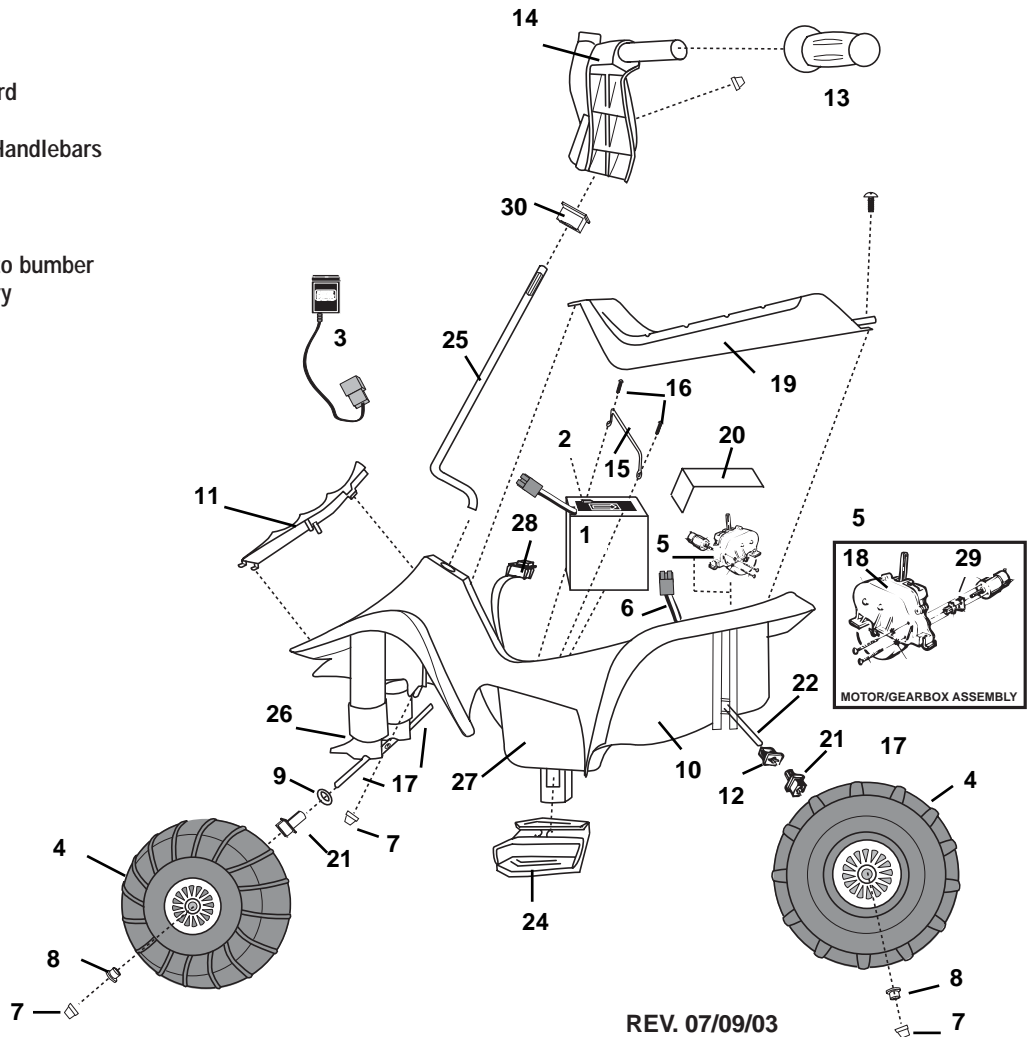

This Owner's Manual is provided and hosted by Appliance Factory Parts.

FISHER PRICE 74380-9993 Owner's Manual

[Shop genuine replacement parts for FISHER PRICE
74380-9993](#)

[Find Your FISHER PRICE Ride On Parts - Select From 999 Models](#)

----- Manual continues below -----

74380-9993 Lil Quad

Toddler Series Mini 6 Volt

Age Range: 1-3 Yrs.
 Weight Limit: 40 Lbs.
 Surfaces: Hard & Grass
 Speed: 2.0 MPH Forward
 Colors: Red
 Yellow Seat & Handlebars
 Black Wheels

Intro: 2000
 Suggested Retail: \$79.99
 Warranty: 1 year bumper to bumper
 6 Months Battery

REV. 07/09/03

Item No.	Description	Part No.	Qty.	Item No.	Description	Part No.	Qty.	Item No.	Description	Part No.	Qty.
1	Battery 6 Volt (4 AH)	0801-0336	1	19	Seat	74380-9309	1				
2	25 Amp Fuse	0801-0151	1	20	Motor Cover w/decal	73560-9489	1				
3	Charger (4 AH)	00801-0976	1	21	Bushing w/Long Extension	78560-2659	5				
4	Wheel	74380-2459	4	22	Rear Axle	74504-4539	1				
5	Motor/Gearbox Assy	74504-9519	1	24	Foot rest	74380-2169	1				
6	Wiring Harness (Main)	73560-9799	1	25	Steering Column	76940-4239	1				
7	.354 Cap Nut	0801-0548	8	26	Steering Linkage	74504-4219	1				
8	Round Bushing	78560-2679	4	27	False Motor Set	73560-9489	1				
9	5/16" Washer	0801-0253	2	28	Handlebar wire harness	78560-9799	1				
10	Body N/A	74380-2109	1	29	Motor w/ pinion N/A	76940-9539	1				
11	Grille	74380-2149	1	30	Steering Column Bushing	74504-2549	1				
12	Bushing w/o Extension	74504-2549	3	PARTS NOT SHOWN							
13	Handgrips	73560-2129	2		Literature Bag N/A	74380-9019	1				
14	Handlebar	74380-2139	1		Paper Decal Sheet	74380-0310	1				
15	Battery Retainer	74504-4429	1		Hardware Bag	74380-9269	1				
16	#8 x 7/8" Trusshead Screw	0801-0228	2		Large Parts Bag N/A	4000-0263	1				
17	Front Axle	74504-4509	2		Owners Manual N/A	74380-0920	1				
18	Gearbox W/O Motor	72629-9259	1		#8 X 3/4" footrest screw	0912-8001	3				