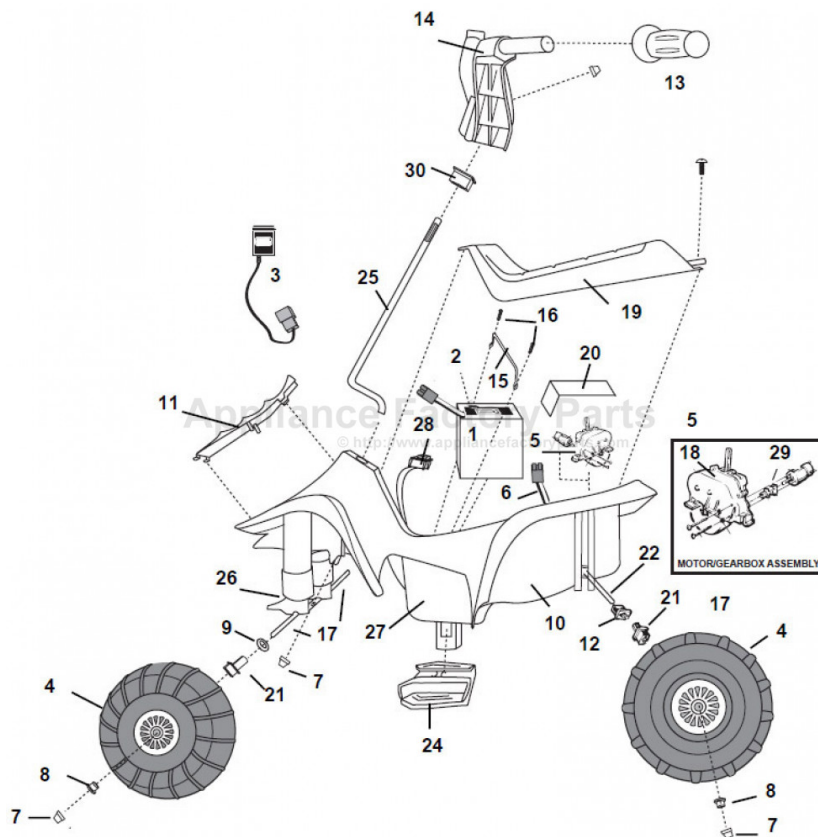

This Owner's Manual is provided and hosted by Appliance Factory Parts.

FISHER PRICE 74380-9993 Owner's Manual

[Shop genuine replacement parts for FISHER PRICE
74380-9993](#)

[Find Your FISHER PRICE Ride On Parts - Select From 999 Models](#)

----- Manual continues below -----

74380-9993 Lil Quad

Toddler Series Mini 6 Volt

Age Range: 1-3 Yrs.
 Weight Limit: 40 Lbs.
 Surfaces: Hard & Grass
 Speed: 2.0 MPH Forward
 Colors: Red
 Yellow Seat & Handlebars
 Black Wheels

Intro: 2000
 Suggested Retail: \$79.99
 Warranty: 1 year bumper to bumper
 6 Months Battery

REV. 07/09/03

Item No.	Description	Part No.	Qty.	Item No.	Description	Part No.	Qty.	Item No.	Description	Part No.	Qty.
1	Battery 6 Volt (4 AH)	0801-0336	1	19	Seat	74380-9309	1				
2	25 Amp Fuse	0801-0151	1	20	Motor Cover w/decal	73560-9489	1				
3	Charger (4 AH)	00801-0976	1	21	Bushing w/Long Extension	78560-2659	5				
4	Wheel	74380-2459	4	22	Rear Axle	74504-4539	1				
5	Motor/Gearbox Assy	74504-9519	1	24	Foot rest	74380-2169	1				
6	Wiring Harness (Main)	73560-9799	1	25	Steering Column	76940-4239	1				
7	.354 Cap Nut	0801-0548	8	26	Steering Linkage	74504-4219	1				
8	Round Bushing	78560-2679	4	27	False Motor Set	73560-9489	1				
9	5/16" Washer	0801-0253	2	28	Handlebar wire harness	78560-9799	1				
10	Body N/A	74380-2109	1	29	Motor w/ pinion N/A	76940-9539	1				
11	Grille	74380-2149	1	30	Steering Column Bushing	74504-2549	1				
12	Bushing w/o Extension	74504-2549	3	PARTS NOT SHOWN							
13	Handgrips	73560-2129	2		Literature Bag N/A	74380-9019	1				
14	Handlebar	74380-2139	1		Paper Decal Sheet	74380-0310	1				
15	Battery Retainer	74504-4429	1		Hardware Bag	74380-9269	1				
16	#8 x 7/8" Trusshead Screw	0801-0228	2		Large Parts Bag N/A	4000-0263	1				
17	Front Axle	74504-4509	2		Owners Manual N/A	74380-0920	1				
18	Gearbox W/O Motor	72629-9259	1		#8 X 3/4" footrest screw	0912-8001	3				