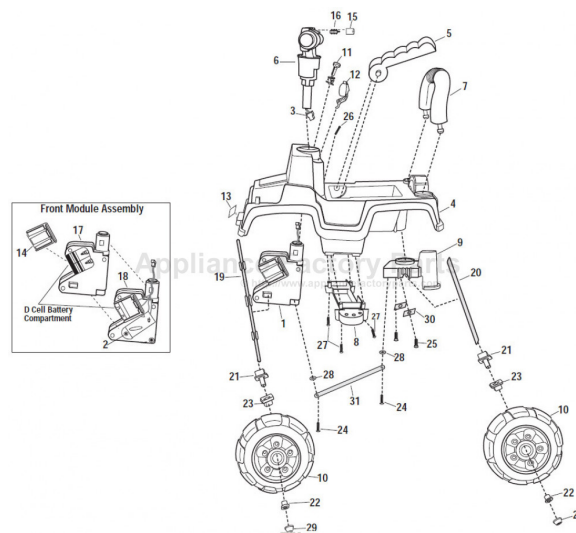

[Find Your FISHER PRICE Ride On Parts - Select From 999 Models](#)

----- Manual continues below -----