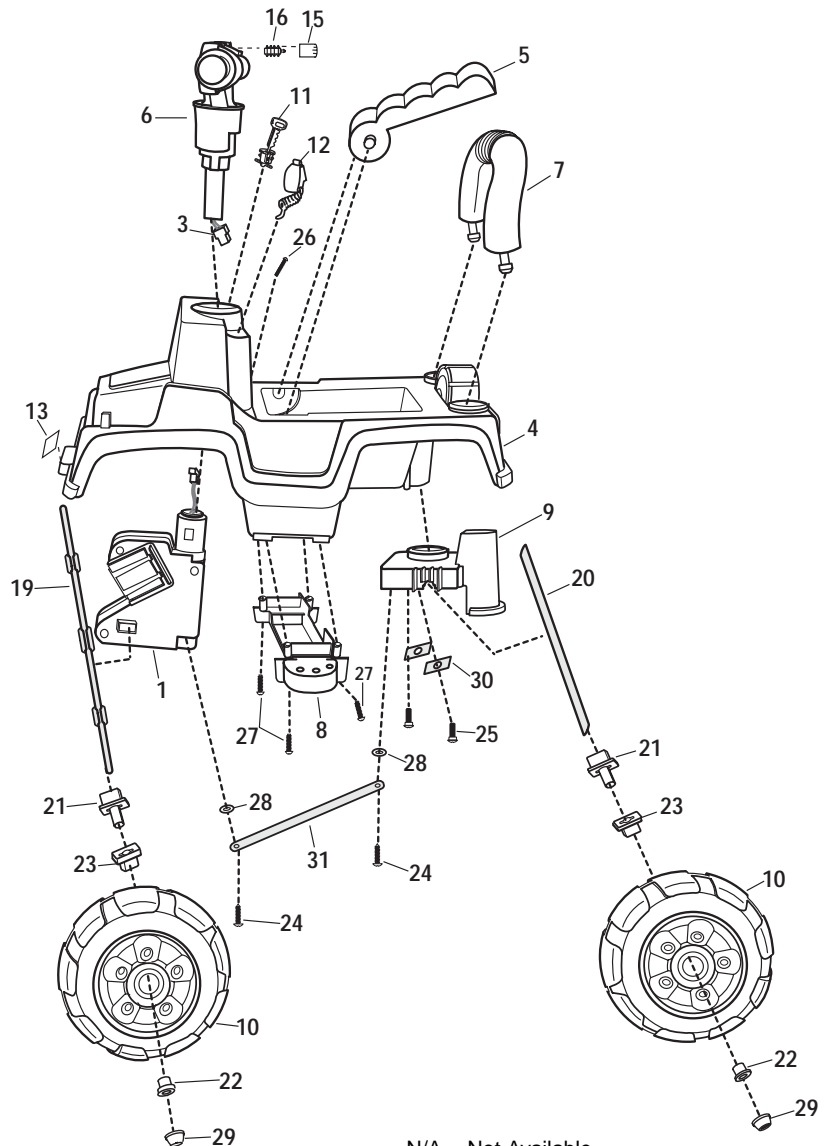

Age Range: 1-3 Yrs.
Weight Limit: 40 Lbs.
Surfaces: Hard
Speed: 1 MPH
Colors: Red Body
Yellow Trim
Black Wheels
Intro: 10-30-98
Suggested Retail: $49.99
Box Dimensions: 24" x 13" x 13.5"
Warranty: 90 Days

Three Modes

1. Non-powered walker
2. Foot-to-floor without power
3. Battery powered ride-on

74240-9993

Jeep® Junior

Toddler Series

Required 6 size "D" alkaline batteries.
Batteries not included

Rev. 07/09/03

N/A = Not Available

Item No.	Description	Part No.	Qty.	Item No.	Description	Part No.	Qty.	Item No.	Description	Part No.	Qty.
Working / Electrical Parts											
1	Front Module Assembly	74240-9016	1	13	PW Emblem	74460-9069	1	28	Round Washer	0801-0670	2
2	<u>#8 Motor Gearbox Assembly</u>	<u>74240-9519</u>	1	14	Battery Door Assembly	74240-8170	1	29	.354 Cap Nut	0801-0548	5
3	<u>Switch Assm.</u>	<u>74240-9789</u>	1	15	Horn Button	74240-2249	1	30	Washer Plate	0801-0606	2
Plastic / Other Parts											
4	Body (N/A)	74240-2019	1	16	Bellows Assembly	71054-9099	1	31	Steering Linkage	74240-4199	1
5	Seat	74240-2309	1	Hardware / Metal Parts							
6	Handlebar Assembly	74240-9028	1	19	Front Axle	74240-4519	1	Parts Not Shown			
7	Sports Bar	74240-2159	1	20	Rear Axle	74240-4529	1	Literature Bag	74240-9019	1	
8	Foot Peg Assembly	74240-8142	1	21	Bushing w/Extension	78560-2659	4	Owner's Manual	74240-0920	1	
9	Rear Axle Support	74240-2189	1	22	Round Bushing	78560-2679	4	Parts Bag	74240-9249	1	
10	Wheel	74240-2459	4	23	Rectangular Bushing	74504-2549	4	Decal Sheet	74240-0310	1	
11	Key Assembly	74550-2439	1	24	#8 Trusshead Shoulder Screw	74240-4419	2				
12	Microphone	74770-9489	1	25	#8 x 7/8" Trusshead Screw	0912-8012	2				
				26	#8 x 1-1/4" Screw	0912-8005	1				
				27	#8 x 3/4" Screw	0912-8001	4				

Bold and Underlined parts are to be purchased and installed by Service Centers only. These items may not be sold directly to consumers by Service Centers or Fisher-Price.