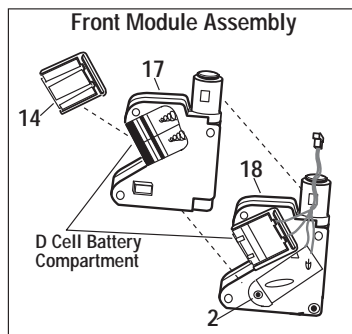

Three Modes

1. Non-powered walker
2. Foot-to-floor without power
3. Battery powered ride-on

74240-9993

Jeep® Junior

Toddler Series

Required 6 size "D" alkaline batteries.
Batteries not included

Rev. 07/09/03

N/A = Not Available

Item No.	Description	Part No.	Qty.	Item No.	Description	Part No.	Qty.	Item No.	Description	Part No.	Qty.
Working / Electrical Parts											
1	Front Module Assembly	74240-9016	1	13	PW Emblem	74460-9069	1	28	Round Washer	0801-0670	2
2	<u>#8 Motor Gearbox Assembly</u>	<u>74240-9519</u>	1	14	Battery Door Assembly	74240-8170	1	29	.354 Cap Nut	0801-0548	5
3	<u>Switch Assm.</u>	<u>74240-9789</u>	1	15	Horn Button	74240-2249	1	30	Washer Plate	0801-0606	2
Plastic / Other Parts											
4	Body (N/A)	74240-2019	1	16	Bellows Assembly	71054-9099	1	31	Steering Linkage	74240-4199	1
5	Seat	74240-2309	1	Hardware / Metal Parts							
6	Handlebar Assembly	74240-9028	1	19	Front Axle	74240-4519	1	Parts Not Shown			
7	Sports Bar	74240-2159	1	20	Rear Axle	74240-4529	1	Literature Bag	74240-9019	1	
8	Foot Peg Assembly	74240-8142	1	21	Bushing w/Extension	78560-2659	4	Owner's Manual	74240-0920	1	
9	Rear Axle Support	74240-2189	1	22	Round Bushing	78560-2679	4	Parts Bag	74240-9249	1	
10	Wheel	74240-2459	4	23	Rectangular Bushing	74504-2549	4	Decal Sheet	74240-0310	1	
11	Key Assembly	74550-2439	1	24	#8 Trusshead Shoulder Screw	74240-4419	2				
12	Microphone	74770-9489	1	25	#8 x 7/8" Trusshead Screw	0912-8012	2				
				26	#8 x 1-1/4" Screw	0912-8005	1				
				27	#8 x 3/4" Screw	0912-8001	4				