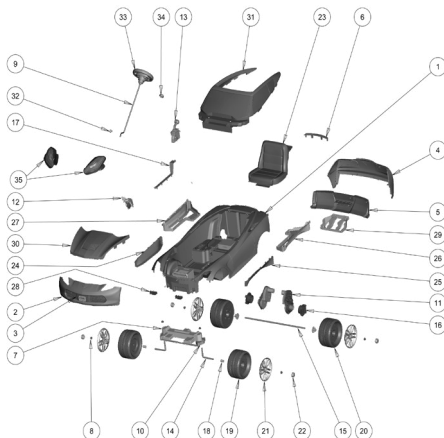

DPK45 Black Corvette PW Preschool	
Age Range:	3 years and up
Weight Limit:	65 lbs
Surfaces:	Hard and Grass Surfaces
Speed:	3 MPH Forward/Reverse
Colors:	Black with Black Wheels
Intro:	2016
Suggested Retail:	$175.00
Box Dimensions:	18.25" x 50.75" x 27.87"
Warranty:	One Year Vehicle Six Months Battery

Item	Part #	Description	QTY	Item	Part #	Description	QTY
1	N/A	Body	1	29	X6218-2059	Rear Bumper Support for Corvette	1
2	3900-5155	Front Bumper for DPK45	1	30	3900-3865	Hood for Corvette (DPK45) (black)	1
3	3900-2031	Grille w/Emblem (black) (X6639)	1	31	N/A	Windshield	1
4	N/A	Rear Bumper	1	32	09801-1620	Steering Column Cap (Fastener 354) BK.	1
5	X6218-2199	Rear Bumper Insert (black) for Corvette	1	33	3900-3866	Steering Wheel for Corvette (DPK45)(red)	1
6	3900-5156	Spoiler for Corvette (DPK45)	1	34	3900-4444	Steering Wheel Cover for (DPK45) (red)	1
7	3900-5157	Front Module for Corvette (DPK45)	1	35	3900-4446	Headlight Set for Corvette (DPK45) (red)	1
8	00901-1939	Cap Nut .437" - Black	6				
9	X6218-4239	Steering Column for Corvette	1				
10	3900-4453	Steering Linkage for Corvette (DPK45)	1				
11	00968-2952	# 7R Motor Gearbox Assembly (231)	2				
12	3900-4450	Footboard Assy for (DPK45) black/gray	1				
13	3900-4481	Shifter for Corvette (DPK45)	1				
14	X6218-4509	Front Axle for Corvette	2				
15	X6218-4519	Rear Axle for Corvette	1				
16	J8472-2299	Wheel Driver	2				
17	3900-5158	Wire Cover for Corvette (DPK45)	1				
18	73610-2099	Bushing .437 Long Black	2				
19	X6218-2909	Front Wheel for Corvette	2				
20	X6218-2819	Rear Wheel for Corvette	2				
21	3900-4479	Wheel Cover for Corvette (DPK45) (red)	4				
22	3900-4480	Center Hubcap for Corvette (DPK45)(red)	4				
23	3900-4442	Seat for Corvette (DPK45) (red)	1				
24	3900-4443	Rocker Panel Set for Corvette (DPK45)	1				
25	* See #24	Rocker Panel Set for Corvette (DPK45)	1				
26	3900-5159	Rocker Supports R/Lt for (DPK45)	1				
27	* See #26	Rocker Supports R/Lt for (DPK45)	1				
28	3900-4445	Bumper Support Set for Corvette (DPK45)	2				

Bold and underlined parts are to be purchased and installed by Service Centers only. These items may not be sold directly to consumers by Service Centers or Fisher-Price.