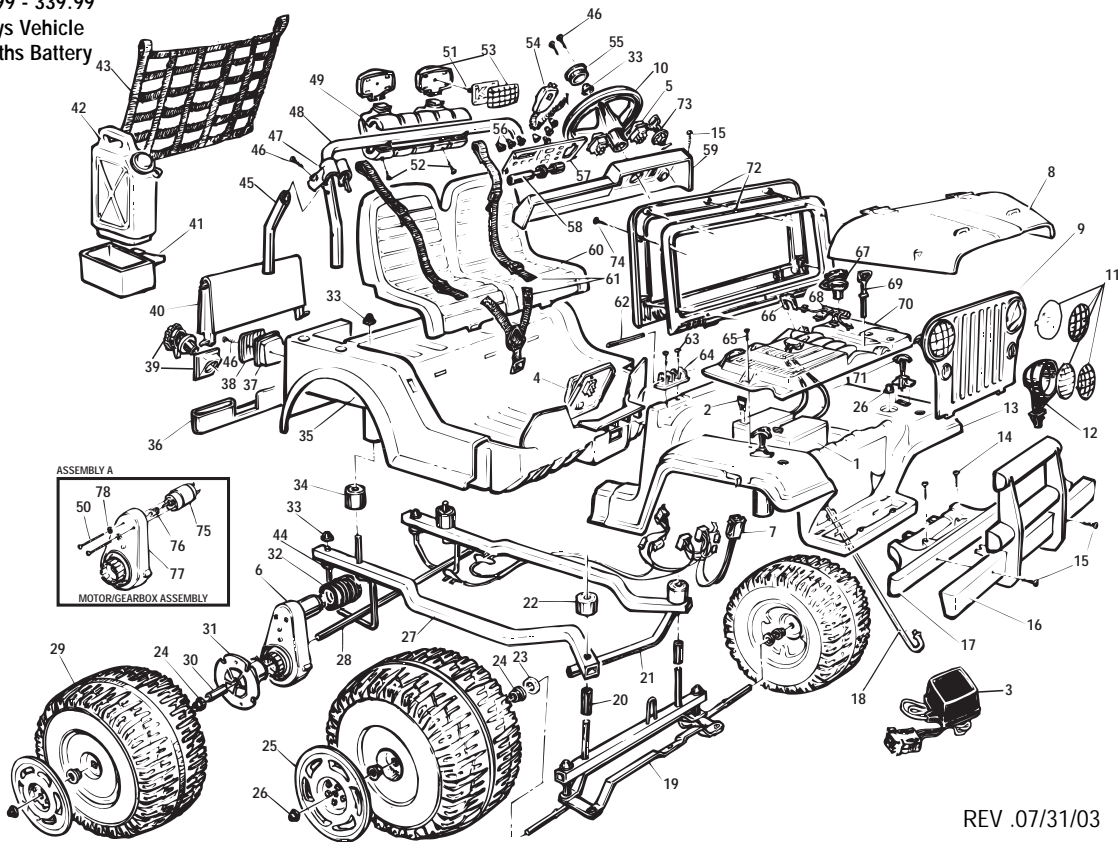

Age Range: 3-8 Yrs.
Weight Limit: 120 Lbs.
Surfaces: Hard, Grass & Hills
Speed: 2.5 / 5.0 MPH Forward
2.5 MPH Reverse
Colors: Yellow Body
Black Tires & Trim
Avail: 1992 - 1993
Suggested Retail: $319.99 - 339.99
Warranty: 90 Days Vehicle
6 Months Battery

SERVICE BULLETINS 142

78608-9993 / 86255 JEEP® SAND BLASTER™

12 Volt

This product is affected by the PW recall announced Oct 1998. Please confirm that the product is modified or remediated in accordance with policy.

REV .07/31/03

Item No.	Description	Part No.	Qty.	Item No.	Description	Part No.	Qty.	Item No.	Description	Part No.	Qty.
1	Battery	00801-0712	2	30	Wheel Spacer (N/A)	78608-2429	2	59	Dash N/A	74570-2359	1
2	30 Amp Fuse N/A	0801-0229	2	31	Driver N/A	74570-2239	2	60	Seat N/A	76817-2309	1
3	12 Volt Charger	00801-0973	1	32	Motor Cover N/A	73233-2489	2	61	Seat Belt N/A	78608-5519	1
4	** Footboard Assembly	76817-9159	1	33	.354 Cap Nut	0801-0215	5	62	Windshld Hinge Pin N/A	0801-0257	1
5	Control Switch	00801-0885	2	34	Rear Bushing N/A	74570-2549	2	63	#8 x 1/2" Screw	0801-0202	4
6	4 C Motor Grbox Assy N/A	78608-9529	2	35	Rear Body (N/A)	78608-2279	1	64	Windshield Hinge	80063-0058	2
7	** Harness N/A	80064-0118	1	36	Rear Bumper N/A	74440-2039	1	65	#10 x 1" Screw	0801-0220	3
8	Hood	N/A	1	37	Taillight Housing Set	73233-2759	1	66	Battery U Clip N/A	74570-2669	1
9	Grill (N/A)	80065-0017	1	38	Taillight Lens Set	73233-2279	1	67	Radiator Cap N/A	74570-2649	1
10	Steering Wheel	74440-2379	1	39	Gas Cap/Flange Assy N/A	73233-9249	1	68	Spark Plug N/A	74570-2129	1
11	Headlight/Guard Assembly	73233-9339	2	40	Tailgate N/A	N/A	1	69	Dipstick N/A	74570-2329	1
12	Running Light Hous N/A	80030-0038	2	41	Water Bottle Holder N/A	74570-2049	2	70	False Motor N/A	74570-2079	1
13	Front Body (N/A)	74570-2139	1	42	Water Bottle and Cap	78608-2239	2	71	Hood Latch	74440-9559	2
14	#8 x 3/4" Screw	0801-0223	2	43	Cargo Net N/A	78608-5549	1	72	Windshield Set N/A	74450-9159	1
15	#10 x 1/2" Screw	0801-0255	4	44	5/16" Washer	0801-0253	2	73	Key	73233-2439	1
16	Brush Guard N/A	78608-2259	1	45	Roll Bar Suppt Tube N/A	74450-2249	2	74	#8 x 1-1/4" Screw N/A	0801-0216	10
17	Front Bumper N/A	73233-2519	1	46	#8 x 1" Screw	0801-0224	8	75	Motor N/A	76229-0640	2
18	Steering Column N/A	74570-4439	1	47	Roll Bar Bracket Set	73233-2179	1	76	Motor Drive Gear	78608-4439	2
19	Steering Linkage Assy N/A	78608-4279	1	48	Roll Bar N/A	74450-4209	1	77	4C Gearbox N/A	74570-9269	2
20	Spacer Axle Support (N/A)	78608-2419	2	49	KC Light Rack N/A	74440-2059	1	78	Star Washer N/A	0801-0331	4
21	Front Bumper Support N/A	76817-4159	1	50	Motor Bolt N/A	0801-0300	4	PARTS NOT SHOWN			
22	Front Bushing N/A	74570-2539	2	51	6 x 1/2" Screw	0801-0222	2	Literature Bag (N/A)	80034-0450	1	
23	7/16" Washer	0801-0196	2	52	#6 x 1-1/2" Screw	0801-0221	2	Decal Sheet, Main N/A	78650-0300	1	
24	Axle Bushing	74550-2689	8	53	KC Light/Guard Assy	73233-9219	1	Decal Radiator Sheet N/A	74560-6029	1	
25	Hubcap N/A	78608-2589	4	54	Microphone	73233-9479	1	Use & Care N/A	78608-CCCC	1	
26	.437 Cap Nut	0801-0214	6	55	Steering Wheel Plug	74550-2729	1				
27	Left Siderail N/A	74570-4289	2	56	Radio Knobs N/A	74570-2729	7				
28	Rear Axle (N/A)	78608-4539	1	57	Radio Bezel N/A	74570-2719	1				
29	Wheel N/A	74570-2469	4	58	Radio Dial N/A	74570-9739	1				

N/A = Not Available **Bold and Underlined parts are to be purchased and installed by Service Centers only. These items may not be sold directly to consumers by Service Centers or Fisher-Price.**

**See Service Bulletin 142