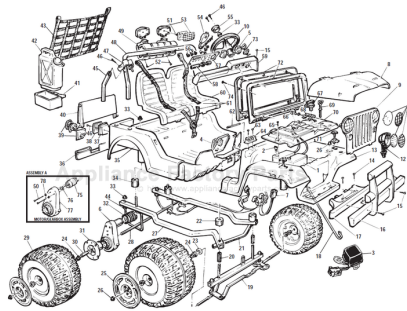

This Owner's Manual is provided and hosted by [Appliance Factory Parts](#).

FISHER PRICE 78608-86255 Owner's Manual

[Shop genuine replacement parts for FISHER PRICE
78608-86255](#)

[Find Your FISHER PRICE Ride On Parts - Select From 999 Models](#)

----- Manual continues below -----

Age Range: 3-8 Yrs.
 Weight Limit: 120 Lbs.
 Surfaces: Hard, Grass & Hills
 Speed: 2.5 / 5.0 MPH Forward
 2.5 MPH Reverse
 Colors: Yellow Body
 Black Tires & Trim
 Avail: 1992 - 1993
 Suggested Retail: \$319.99 - 339.99
 Warranty: 90 Days Vehicle
 6 Months Battery