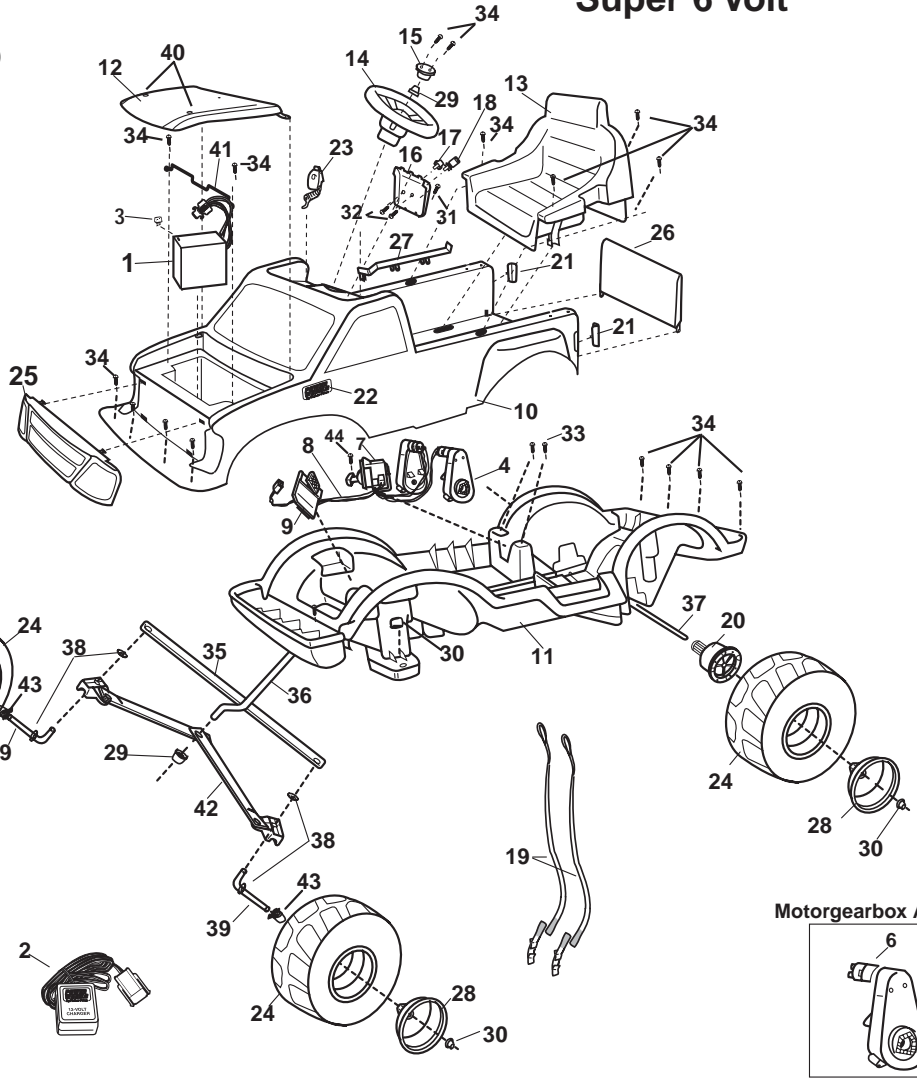

Age Range: 3-6 Yrs.
Weight Limit: 65 Lbs.
Surfaces: Hard, Grass & Asphalt
Speed: 3.5 MPH Forward & Reverse
Colors: Blue Body / Black Trim
Intro: 7-27-98
Suggested Retail: $149.99
Box Dimensions: 48.5" x 24.5" x 31"
21.32 Cubic Feet
61.5 Lbs. (Ship Weight)
Warranty 90 Days Vehicle
6 Months Battery

78474-9993 TRU (Blue)Bigfoot

Preschool Series
Super 6 Volt

This product is affected by the PW recall announced Oct 1998. Please confirm that the product is modified or remediated in accordance with policy.

Rev. 12/10/03

Item No.	Description	Part No.	Qty.	Item No.	Description	Part No.	Qty.	Item No.	Description	Part No.	Qty.
Working / Electrical Parts				18	Key N/A	74420-2049	1	37	Rear Axle	74420-4519	1
1	6 Volt Battery	00801-0712	1	19	Seatbelt Set (2 pcs.)	74210-5519	1	38	7/16" Washer	0801-0196	4
2	Super 6 Volt Charger	00801-0974	1	20	Driver	74440-2229	2	39	Front Axle	74420-4509	2
3	Thermal CDI27 Amp.Fuse N/A	0801-0610	1	21	Taillight Lens Set	74420-2059	1	40	Lock Fastener	78570-2439	2
4	#3B Gearbox w/Motor	74180-9519	2	22	PW Emblem	74460-9069	2	41	Battery Retainer	74420-4019	1
5	#3B Gearbox w/Out Motor	<u>74550-9279</u>	1	23	Microphone	74110-9479	1	42	Steering Linkage N/A	74420-4289	1
6	Motor w/Pinion	<u>74580-9539</u>	2	24	Wheel	74420-2459	4	43	Axle Bushing	74550-2689	2
7	Shifter Assy.	74310-9239	1	25	Grille N/A	78474-214A	1	44	1" High Speed Lock Out Screw	0801-0254	1
8	Wire Harness Assm. N/A	<u>78474-9789</u>	1	26	Tailgate N/A	78474-213A	1	Parts Not Shown			
9	Footboard Assembly	74440-9829	1	27	Channel Cover N/A	74210-2039	1	Main Decal N/A		78474-0310	1
Plastic Parts / Other				28	Hubcap N/A	74420-2079	4	Literature Bag N/A		78474-9019	1
10	Vehicle Body (N/A)	78474-2109	1	Hardware				Large Parts Bag N/A		78474-9249	1
11	Tub (N/A)	74210-2119	1	29	.354 Cap Nut	0801-0604	2	Small Parts Bag N/A		78474-9259	1
12	Hood N/A	78474-212A	1	30	.437 Cap Nut	0801-0226	6	Owner's Manual N/A		74210-0920	1
13	Seat N/A	74210-2309	1	31	#6 x 1/2" Screw	0801-0222	2	Motor Screw		0801-0269	1
14	Steering Wheel	74440-2379	1	32	#6 x 3/8" Screw N/A	0801-0219	2				
15	Steering Wheel Cap	74550-2729	1	33	#8 x 7/8" Trusshead Screw	0801-0228	2				
16	Dash Cover N/A	74210-2099	1	34	#8 x 1" Screw (Black) N/A	0801-0224	16				
17	Dash Knob N/A	74420-2089	1	35	Crossbar N/A	74420-4259	1				
				36	Steering Column	74420-4239	1				

N/A = Not Available **Bold and Underlined parts are to be purchased and installed by Service Centers only. These items may not be sold directly to consumers by Service Centers or Fisher-Price.**