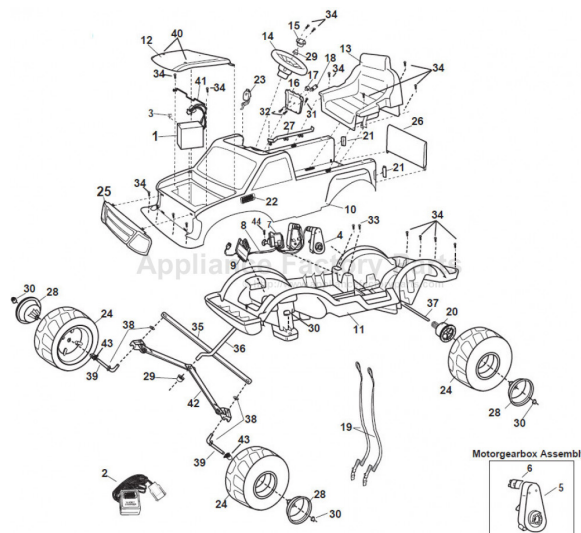

[Find Your FISHER PRICE Ride On Parts - Select From 999 Models](#)

----- Manual continues below -----