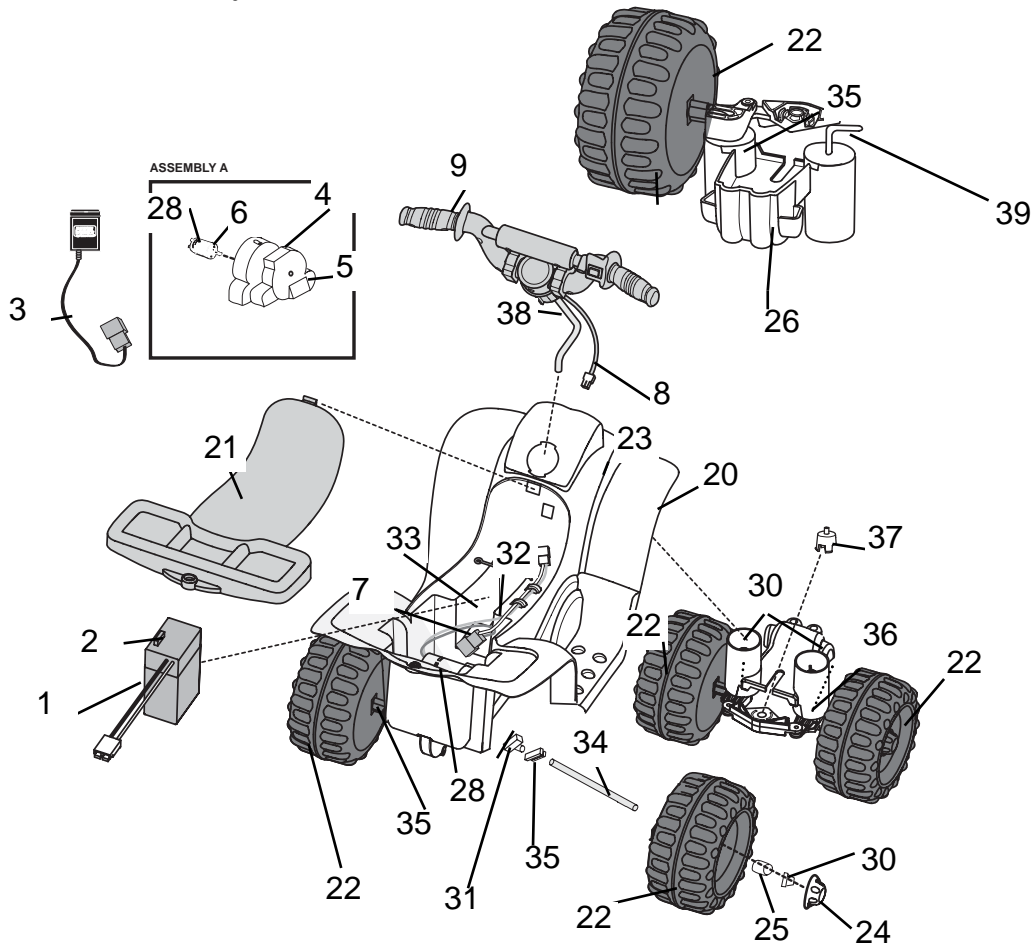

# FISHER PRICE 77760-9993 Owner's Manual

[Shop genuine replacement parts for FISHER PRICE  
77760-9993](#)

[Find Your FISHER PRICE Ride On Parts - Select From 999 Models](#)

----- Manual continues below -----

Age Range: 1-3 years  
 Weight Limit: 40 Lbs.  
 Surfaces: Hard and Grass  
 Speed: 2.0 MPH Forward  
 Colors: Blue and Yellow  
 With Black Wheels  
 Intro: 2002  
 Suggested Retail: \$79.99  
 Box Dimensions: 25.25 x 13 x 16.375  
 Warranty: One Year Vehicle  
 6 Months Battery

# 77760-9993 Lil Quad

Toddler Series  
Mini 6 Volt

Item No.	Description	Part No.	Qty.	Item No.	Description	Part No.	Qty.	Item No.	Description	Part No.	Qty.
<b>Working / Electrical Parts</b>				25	Wheel Bushing	77760-2129	4		Main Decal Sheet	77760-0310	1
1	Battery 6 Volt 4 amp, blue	0801-0336	1	26	Brushguard	77760-2139	1		5/16" Washer	0801-0253	2
2	Fuse, 25 amp	0801-0151	1	28	Motor Cover	77760-2159	1		<u>PIC Switch pushbutton</u>	<u>00801-1198</u>	<u>1</u>
3	Charger Fused 6 Volt 4 amp	00801-0976	1	<b>Hardware / Metal Parts</b>							
4	<u>Motor Gearbox Assembly</u>	<u>00968-3900</u>	<u>1</u>	30	Cap nut .354	0801-0604	8				
5	<u>Gearbox W/out Motor</u>	<u>00968-3800</u>	<u>1</u>	31	Bushing w/o extension	76920-2549	2				
6	<u>Motor Pinion Assembly</u>	<u>00968-3700</u>	<u>1</u>	32	Battery Retainer	74230-4129	1				
7	<u>Main Harness Assembly</u>	<u>77760-9699</u>	<u>1</u>	33	#8 x 7/8" Trusshead Screw	0801-0228	2				
8	Handlebar Wire Harness	77760-9799D	1	34	Rear Axle	77760-4529	1				
9	Handle Bar Assm.	77760-9209D	1	35	Wheel Bushing w/ extension	76920-2659	4				
	Includes Handle Bar Harness/Switch/Steering Column			36	Front Wheel Assm.	77760-9139D	1				
<b>Plastic / Other Parts</b>				37	Steering Column Retainer	77760-2359	1				
20	Body	N/A	1	38	Steering Rod	77760-4539	1				
21	Seat with lock	3800-7066	1	39	Front Axle	77760-4519	2				
22	Wheel	77760-2119	4	<b>Parts Not Shown</b>							
23	PW Snap-In Emblem	74460-9069	1		Owner's Manual	77760-0920	1				
24	Wheel Cover	76790-2349	4								