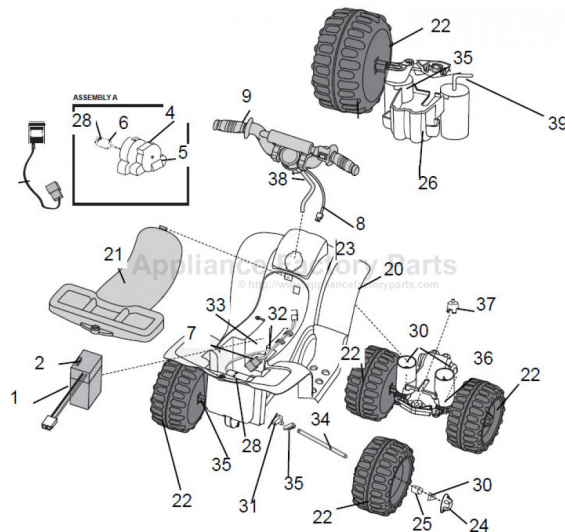

# FISHER PRICE 77760-9993 Owner's Manual

[Shop genuine replacement parts for FISHER PRICE  
77760-9993](#)

[Find Your FISHER PRICE Ride On Parts - Select From 999 Models](#)

----- Manual continues below -----

Age Range: 1-3 years  
 Weight Limit: 40 Lbs.  
 Surfaces: Hard and Grass  
 Speed: 2.0 MPH Forward  
 Colors: Blue and Yellow  
 With Black Wheels  
 Intro: 2002  
 Suggested Retail: \$79.99  
 Box Dimensions: 25.25 x 13 x 16.375  
 Warranty: One Year Vehicle  
 6 Months Battery

# 77760-9993 Lil Quad

Toddler Series  
Mini 6 Volt

Item No.	Description	Part No.	Qty.	Item No.	Description	Part No.	Qty.	Item No.	Description	Part No.	Qty.
<b>Working / Electrical Parts</b>				25	Wheel Bushing	77760-2129	4		Main Decal Sheet	77760-0310	1
1	Battery 6 Volt 4 amp, blue	0801-0336	1	26	Brushguard	77760-2139	1		5/16" Washer	0801-0253	2
2	Fuse, 25 amp	0801-0151	1	28	Motor Cover	77760-2159	1		<u>PIC Switch pushbutton</u>	<u>00801-1198</u>	<u>1</u>
3	Charger Fused 6 Volt 4 amp	00801-0976	1	<b>Hardware / Metal Parts</b>							
4	<u>Motor Gearbox Assembly</u>	<u>00968-3900</u>	<u>1</u>	30	Cap nut .354	0801-0604	8				
5	<u>Gearbox W/out Motor</u>	<u>00968-3800</u>	<u>1</u>	31	Bushing w/o extension	76920-2549	2				
6	<u>Motor Pinion Assembly</u>	<u>00968-3700</u>	<u>1</u>	32	Battery Retainer	74230-4129	1				
7	<u>Main Harness Assembly</u>	<u>77760-9699</u>	<u>1</u>	33	#8 x 7/8" Trusshead Screw	0801-0228	2				
8	Handlebar Wire Harness	77760-9799D	1	34	Rear Axle	77760-4529	1				
9	Handle Bar Assm.	77760-9209D	1	35	Wheel Bushing w/ extension	76920-2659	4				
	Includes Handle Bar Harness/Switch/Steering Column			36	Front Wheel Assm.	77760-9139D	1				
<b>Plastic / Other Parts</b>				37	Steering Column Retainer	77760-2359	1				
20	Body	N/A	1	38	Steering Rod	77760-4539	1				
21	Seat with lock	3800-7066	1	39	Front Axle	77760-4519	2				
22	Wheel	77760-2119	4	<b>Parts Not Shown</b>							
23	PW Snap-In Emblem	74460-9069	1		Owner's Manual	77760-0920	1				
24	Wheel Cover	76790-2349	4								