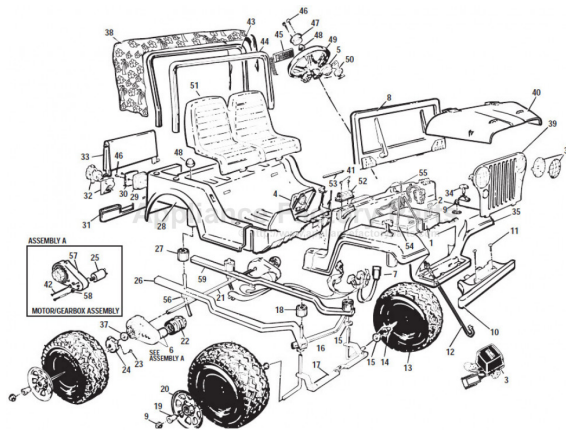

# FISHER PRICE 76821-9993 Owner's Manual

[Shop genuine replacement parts for FISHER PRICE  
76821-9993](#)

[Find Your FISHER PRICE Ride On Parts - Select From 999 Models](#)

----- Manual continues below -----

Age Range: 3-6 Yrs.  
 Weight Limit: 130 Lbs.  
 Surfaces: Hard, Grass & Hills  
 Speed: 2.5 / 5.0 MPH Forward  
 2.5 MPH Reverse  
 Colors: White Body  
 Pink Wheels  
 Pink Trim  
 Intro: 1993  
 Suggested Retail: \$149.99  
 Warranty: 90 Days Vehicle  
 6 Months Battery

# 76821-9993 / 86280 Barbie™ Beach Cruiser™ Advanced Series Type H / 12 Volt

This product is affected by the PW recall announced Oct 1998. Please confirm that the product is modified or remediated in accordance with policy.