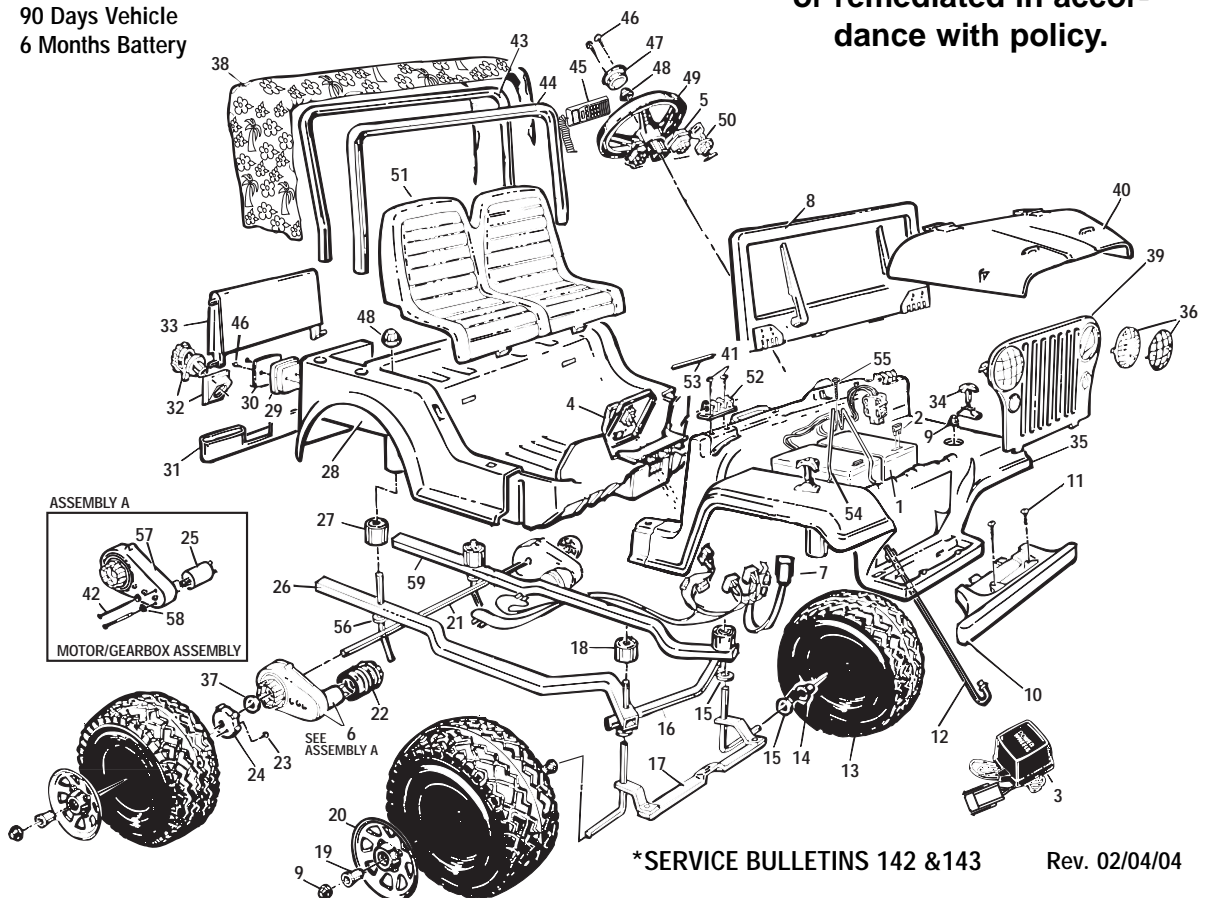

Age Range: 3-6 Yrs.
Weight Limit: 130 Lbs.
Surfaces: Hard, Grass & Hills
Speed: 2.5 / 5.0 MPH Forward
2.5 MPH Reverse
Colors: White Body
Pink Wheels
Pink Trim
Intro: 1993
Suggested Retail: $149.99
Warranty: 90 Days Vehicle
6 Months Battery

76821-9993 / 86280 Barbie™ Beach Cruiser™ Advanced Series Type H / 12 Volt

This product is affected by the PW recall announced Oct 1998. Please confirm that the product is modified or remediated in accordance with policy.

*SERVICE BULLETINS 142 & 143 Rev. 02/04/04

Item No.	Description	Part No.	Qty.	Item No.	Description	Part No.	Qty.	Item No.	Description	Part No.	Qty.
1	Battery	00801-0712	2	24	Driver	73233-2239	2	47	Steering Wheel Plug N/A	74560-2729	1
2	30 amp Fuse N/A	0801-0229	2	25	Motor/Pinion Assembly	N/A	2	48	.354 Cap Nut	0801-0548	3
3	12-Volt Charger	00801-0973	1	26	Right Siderail N/A	74540-4129	1	49	Steering Wheel N/A	73231-2129	1
4	* Footboard Assembly N/A	73233-9159	1	27	Rear Bushing N/A	74560-2549	2	50	Key Assembly	73233-2439	1
5	Control Switch	00801-0885	2	28	Rear Body N/A	N/A	1	51	Seat (N/A)	80067-0022	1
6	Motor/Gearbox Assembly	76817-9519	2	29	Taillight Housing Set (N/A)	80058-0012	1	52	** Windshld Hinge Set N/A	74560-2789	1
7	* Main Harness	73233-9799	1	30	Taillight Lens Set	73233-2279	1	53	** #10 x 3" Screw N/A	0801-0256	2
8	Windshield Assembly N/A	74560-9769	1	31	Rear Bumper (N/A)	80008-1013	1	54	Battery Retainer	74540-4419	1
9	.437 Cap Nut	0801-0227	6	32	Gas Cap/Flange Assy. N/A	76821-2249	1	55	#10 x 1" Screw	0801-0220	1
10	Front Bumper (N/A)	80008-0012	1	33	Tailgate N/A	73231-2139	1	56	5/16" Washer	0801-0253	2
11	8 x 3/4" Screw	0801-0223	2	34	Hoodlatch	74780-9039	2	57	Gearbox W/O Motor	74560-9269	2
12	Steering Column N/A	74560-4239	1	35	Front Body (N/A)	74560-2339	1	58	Star Washer N/A	0801-0331	4
13	Wheel	3800-6916	4	36	Headlight/Guard			59	Left Siderail N/A	74540-4119	1
14	Axle Bushing	74550-2689	2		Assembly N/A	80030-0108	1	PARTS NOT SHOWN			
15	7/16" Washer	0801-0196	4	37	Wheel Spacer	73233-2369	2		Windshield Decal N/A	76821-0320	1
16	Front Bumper			38	Canopy (N/A)	80012-0001	1		Radiator Decal N/A	74560-6029	1
	Support Frame N/A	76817-4159	1	39	Grill N/A	74560-9809	1		Main Decal N/A	80017-0211	1
17	Steering Linkage N/A	76817-4229	1	40	Hood N/A	74560-2079	1		Literature Bag (N/A)	80034-0545	1
18	Front Bushing N/A	74560-2539	2	41	#8 x 1/2" Screw	0801-0202	4		Key Chain N/A	74560-2169	1
19	Hex Bushing	74560-2559	4	42	Motor Bolts N/A	0801-0300	4				
20	Hubcap	74560-2579	4	43	Rear Roll-Bar N/A	76821-4219	1				
21	Rear Axle Assembly N/A	76817-4559	1	44	Front Roll-Bar	N/A	1				
22	Motor Cover N/A	73233-2489	2	45	Telephone N/A	73231-9449	1				
23	#10 x 1/2" Plascrow	0801-0255	4	46	#8 x 1" Screw	0801-0224	6				

**See Service Bulletin 143 *See Service Bulletin 142 N/A = Not Available

Bold and Underlined parts are to be purchased and installed by Service Centers only. These items may not be sold directly to consumers by Service Centers or Fisher-Price.