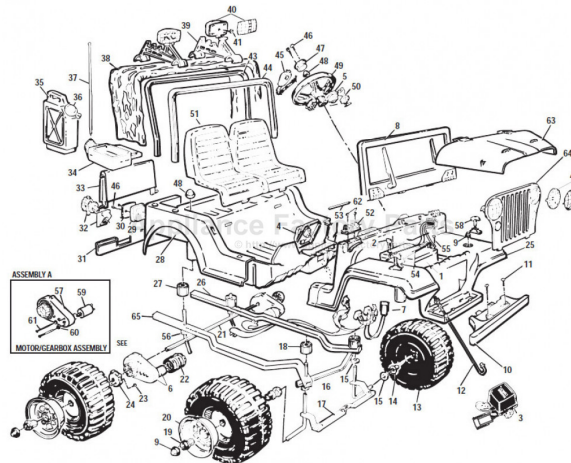

[Find Your FISHER PRICE Ride On Parts - Select From 999 Models](#)

----- Manual continues below -----