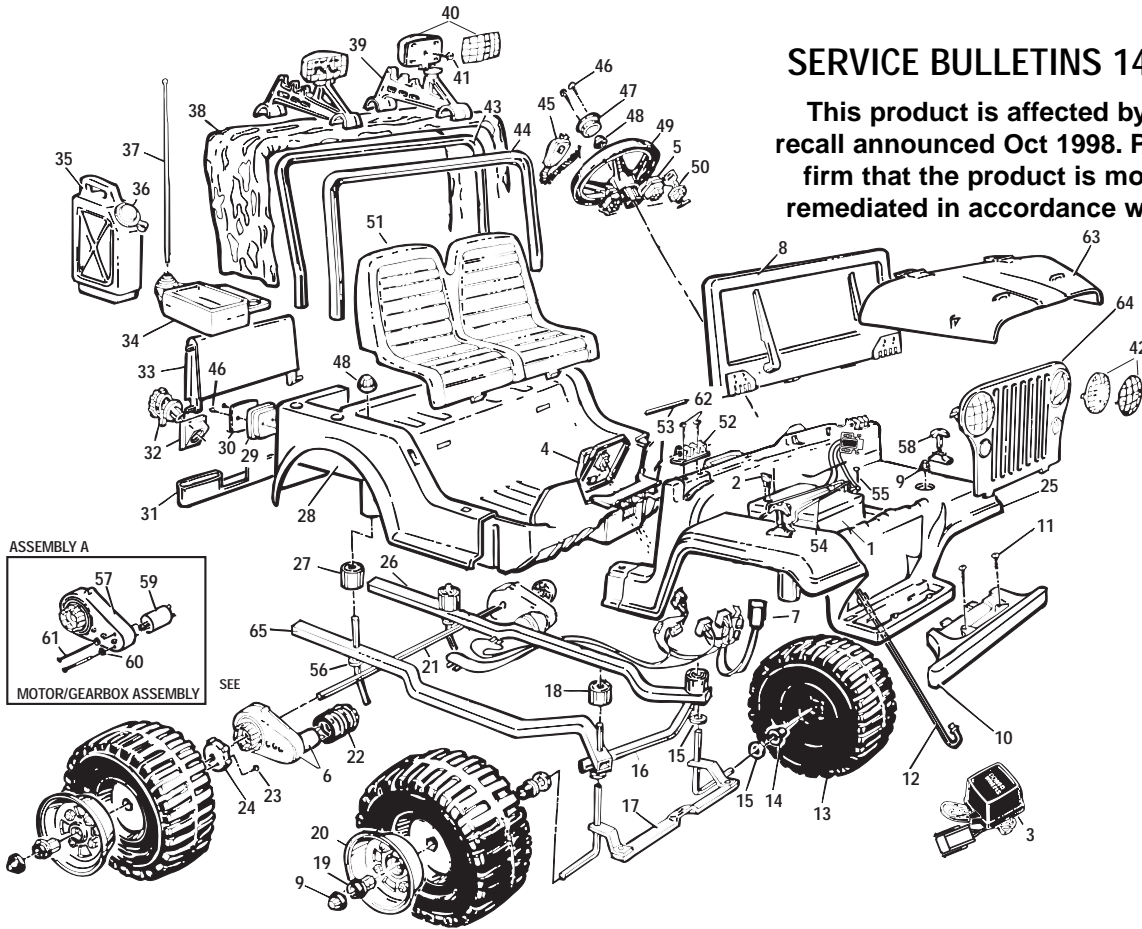

Age Range: 3-6 Yrs.
Weight Limit: 90 Lbs.
Surfaces: Hard, Grass & Hills
Speed: 2.5 / 5.0 MPH
Colors: Tan & Camouflage
Available: 1992 - 1993

76819-9993 / 86260

JEEP® SAHARA™

Youth Series
12-VOLT

SERVICE BULLETINS 142 & 143

This product is affected by the PW recall announced Oct 1998. Please confirm that the product is modified or remediated in accordance with policy.

REV. 02/04/04

Item No.	Description	Part No.	Qty.	Item No.	Description	Part No.	Qty.	Item No.	Description	Part No.	Qty.
1	Battery	00801-0712	2	26	Left Siderail N/A	74570-4289	2	51	Seat N/A	76817-2309	1
2	30 AMP Fuse N/A	0801-0229	2	27	Rear Bushing N/A	74570-2549	2	52	**Windshld Hinge Set N/A	73233-2779	1
3	12 Volt Charger	00801-0973	1	28	Rear Body (N/A)	76819-2239	1	53	Hinge Screw N/A	0801-0256	2
4	* Footboard Assembly N/A	73233-9159	1	29	Taillight Housing Set	73233-2759	1	54	Battery Retainer N/A	74540-4419	1
5	Control Switch	00801-0885	2	30	Taillight Lens Set	73233-2279	1	55	#10 x 1" Screw	0801-0220	1
6	Motor Gearbox Assembly	76819-9519	2	31	Rear Bumper N/A	74440-2039	1	56	5/16" Washer	0801-0253	2
7	* <u>Main Harness</u>	<u>73233-9799</u>	<u>1</u>	32	Gas Cap/Flange Assy N/A	73233-9249	1	57	<u>Gearbox Only</u>	<u>73233-9269</u>	<u>2</u>
8	Windshield Assembly N/A	80063-0061	1	33	Tailgate N/A	73245-2129	1	58	Hoodlatch	78490-9559	2
9	.437 Cap Nut	0801-0226	6	34	Water Can Bracket (N/A)	80007-0000	1	59	<u>Motor/Pinion Assembly</u>	<u>76819-9519</u>	<u>2</u>
10	Front Bumper N/A	73233-2519	1	35	Water Can and Cap N/A	78607-2239	1	60	<u>Star Washer N/A</u>	<u>0801-0331</u>	<u>4</u>
11	#8 x 3/4" Screw	0801-0223	2	36	Water Can Cap Only N/A	80001-0099	1	61	<u>Motor Bolts N/A</u>	<u>0801-0300</u>	<u>4</u>
12	Steering Column N/A	74560-4239	1	37	Antenna N/A	80002-0000	1	62	#8 x 1/2" Screw	0801-0202	4
13	Wheel N/A	76231-2459	1	38	Canopy N/A	80012-0000	1	63	Hood N/A	76819-2119	1
14	Axle Bushing	74550-2689	2	39	LightRack Sub to Blue N/A	76820-2239	2	64	Grill N/A	76820-9809	1
15	7/16" Washer	0801-0196	4	40	KC Light/Guard Assembly	73233-9219	2	65	Right Siderail N/A	74540-4129	1
16	Front Bumper Support N/A	76817-4159	1	41	#6 x 1/2" Phillips Screw	0801-0222	2	PARTS NOT SHOWN			
17	Steering Linkage (N/A)	80055-0045	1	42	Headlight/Guard Assembly	73233-9339	1		Windshield Decal N/A	76217-0320	1
18	Front Bushing N/A	74570-2539	2	43	Rear Roll Bar N/A	76229-4219	1		Radiator Decal N/A	74560-6029	1
19	Hex Bushing	73233-2559	4	44	Front Roll Bar N/A	76229-4249	1		Main Decal (N/A)	80017-0170	1
20	Hubcap (N/A)	80033-0023	4	45	Microphone	73233-9479	1		Literature Bag N/A	80034-0449	1
21	Rear Axle Assembly N/A	76229-4139	1	46	#8 x 1" Screw	0801-0224	6		Large Parts Bag N/A	80043-0112	1
22	Motor Cover N/A	73233-2489	2	47	Steering Wheel Plug	74550-2729	1		Small Parts Bag (N/A)	80044-0333	1
23	#10 x 1/2" Plascrow	0801-0255	4	48	.354 Cap Nut	0801-0604	3				
24	Driver	73233-2239	2	49	Steering Wheel	74440-2379	1				
25	Front Body N/A	78607-2239	1	50	Key Assembly	73233-2439	1				

*See Service Bulletin 142

** See service bulletin 143

N/A = Not Available

Bold and Underlined parts are to be purchased and installed by Service Centers only. These items may not be sold directly to consumers by Service Centers or Fisher-Price.