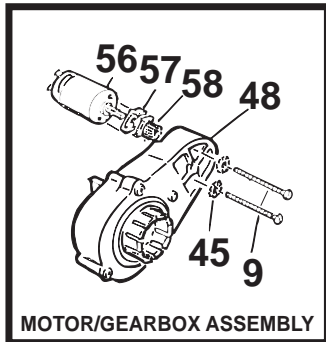

Age Range: 1-1/2 to 6 Years
Weight Limit: 50 Lbs.
Surfaces: Hard
Speed: 2.5 MPH Forward & Reverse
Colors: Tan & Camouflage
Intro: 1993
Warranty: 90 Days Vehicle
6 Months Battery

76136-9993 / 84750

Lil Safari®

Preschool Series
6 Volt

See Service Bulletin 138

ASSEMBLY A

Rev. 09/12/03

**See Service Bulletin 138

Item No.	Description	Part No.	Qty.	Item No.	Description	Part No.	Qty.	Item No.	Description	Part No.	Qty.
1	** Battery, Type H	00801-1234	1	26	Front Post Bushing	74770-2669	2	51	Dashboard/Busy Box Plate Assembly	N/A	1
2	25 Amp Fuse Kit	0801-0151	1	27	Radio Dial	74771-2719	1	52	Key and Housing Assy N/A	74550-2439	1
3	** Charger, 6 Volt	00801-0975	1	28	Pretend Engine N/A	74771-2119	1	53	#6 x 1/2" Phillips Screw	0801-0222	4
4	Footboard Assembly N/A	76803-9159	1	29	Dashboard (N/A)	80016-0024	1	54	Radio Knob	74550-2719	2
5	Control Switch	00801-0885	1	30	Axle Bushing	74550-2689	3	55	#6 x 1-1/2" Screw	0801-0221	2
6	Motor Gearbox Assembly	74780-9509	1	31	Rear Axle Spacer N/A	76136-4419	1	56	Motor w/Pinion	74590-9539	1
7	** Wiring Harness	74770-9799	1	32	7/16" Washer	0801-0196	3	57	D Lock Washer	0801-0329	1
8	Grill Assembly (N/A)	80065-0029	1	33	#10 x 1/2" Phillips Screw	0801-0255	1	58	Motor Drive Gear	74550-2269	1
9	Motor Bolts	0801-0269	2	34	.437 Cap Nut	0801-0226	2	PARTS NOT SHOWN			
10	Headlight Lens N/A	74770-2279	2	35	Driver	73233-2239	1		Traction Band (set of 4)	76131-2019	1
11	Turn Signal Lens	74770-2349	2	36	Hoodlatch	78490-9559	2		Microphone	73233-9479	1
12	Body (N/A)	80005-0213	1	37	Rear Axle	76135-4509	1		Harness Fastener N/A	0801-0311	1
13	Hood (N/A)	80031-0022	1	38	Taillight Housing Set	73233-2759	1		Screws For Busy-Box	0801-0222	2
14	#8 x 1/2" Plascrew	0801-0202	5	39	Taillight Lens Set	73233-2279	1		Axle Supports	74770-2369	2
15	Steering Column N/A	76135-4239	1	40	#8 x 1" Plastilock Scr N/A	0801-0224	6		Foam Plugs N/A	76135-2199	2
16	#8 x 3/4" Trusshead Screw	0801-0228	4	41	Gas Cap and Flange N/A	73233-9249	1		Literature Bag N/A	80034-0455	1
17	Steering Linkage	76181-4229	1	42	Roll-Bar (N/A)	76135-4219	1		Main Decal Sheet N/A	80017-0171	1
18	Front Axle	73241-4509	2	43	Roll Bar Cover Set (N/A)	80049-0033	1		Radiator Decal Sheet N/A	74560-6029	1
19	5/16" Washer	0801-0253	2	44	Steering Wheel Cap	74550-2729	1		Headlight Decal Sheet N/A	74760-0320	1
20	Round Bushing	74770-2539	4	45	Star Washer N/A	0801-0330	2				
21	Wheel	76133-2459	4	46	Steering Wheel Cover N/A	76133-2339	1				
22	.354 Cap Nut	0801-0604	5	47	Steering Wheel Base N/A	74779-2129	1				
23	Motor Cover	74750-2359	1	48	3A Gearbox	74580-9269	1				
24	Pretend Engine Plug Wires	78480-2129	1	49	Windshield Assembly N/A	80063-0033	1				
25	Shift Lever	74550-2229	1	50	Antenna N/A	80002-0000	1				

Bold and Underlined parts are to be purchased and installed by Service Centers only. These items may not be sold directly to consumers by Service Centers or Fisher-Price.