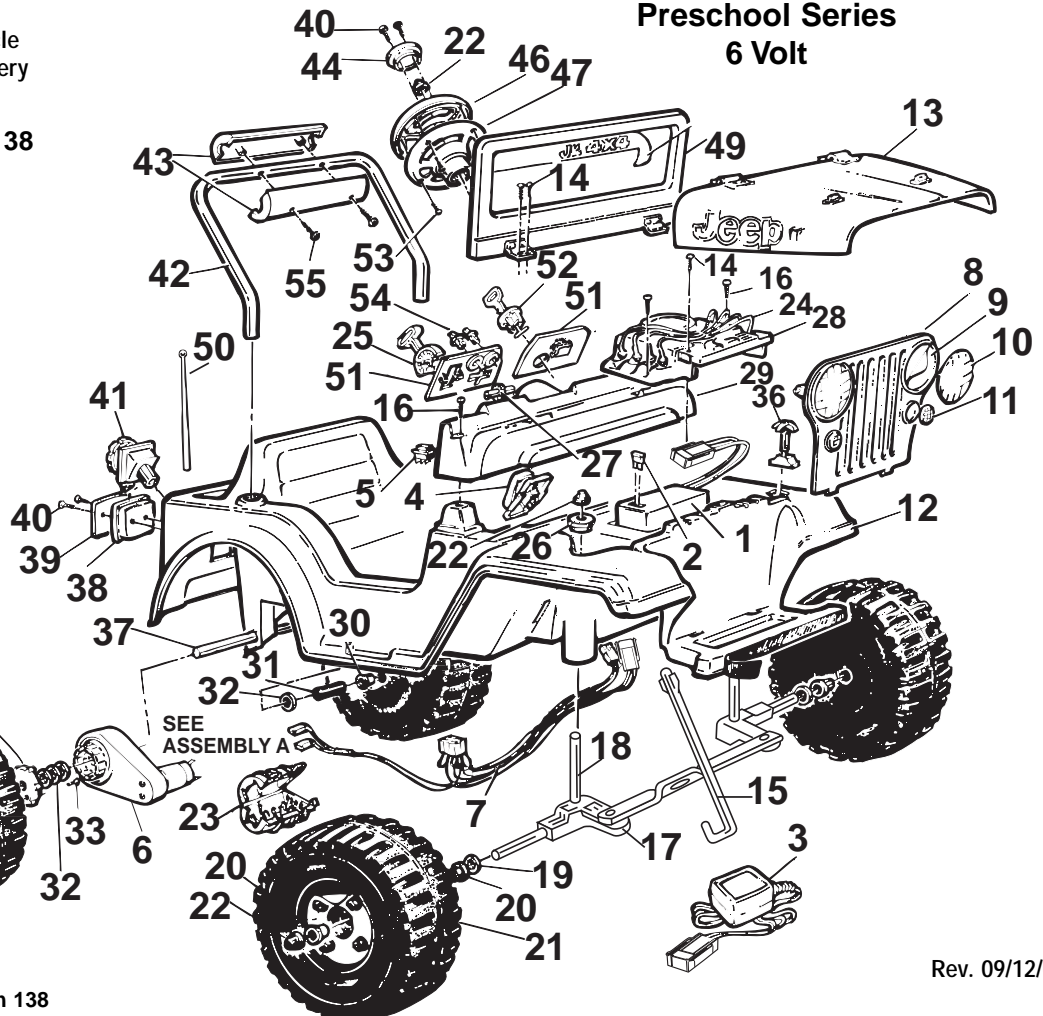

Age Range: 1-1/2 to 6 Years
Weight Limit: 50 Lbs.
Surfaces: Hard
Speed: 2.5 MPH Forward & Reverse
Colors: Tan & Camouflage
Intro: 1993
Warranty: 90 Days Vehicle
6 Months Battery

76136-9993 / 84750

Lil Safari®

Preschool Series
6 Volt

See Service Bulletin 138

ASSEMBLY A

Rev. 09/12/03

**See Service Bulletin 138

Item No.	Description	Part No.	Qty.	Item No.	Description	Part No.	Qty.	Item No.	Description	Part No.	Qty.
1	** Battery, Type H	00801-1234	1	26	Front Post Bushing	74770-2669	2	51	Dashboard/Busy Box Plate Assembly	N/A	1
2	25 Amp Fuse Kit	0801-0151	1	27	Radio Dial	74771-2719	1	52	Key and Housing Assy N/A	74550-2439	1
3	** Charger, 6 Volt	00801-0975	1	28	Pretend Engine N/A	74771-2119	1	53	#6 x 1/2" Phillips Screw	0801-0222	4
4	Footboard Assembly N/A	76803-9159	1	29	Dashboard (N/A)	80016-0024	1	54	Radio Knob	74550-2719	2
5	Control Switch	00801-0885	1	30	Axle Bushing	74550-2689	3	55	#6 x 1-1/2" Screw	0801-0221	2
6	Motor Gearbox Assembly	74780-9509	1	31	Rear Axle Spacer N/A	76136-4419	1	56	Motor w/Pinion	74590-9539	1
7	** Wiring Harness	74770-9799	1	32	7/16" Washer	0801-0196	3	57	D Lock Washer	0801-0329	1
8	Grill Assembly (N/A)	80065-0029	1	33	#10 x 1/2" Phillips Screw	0801-0255	1	58	Motor Drive Gear	74550-2269	1
9	Motor Bolts	0801-0269	2	34	.437 Cap Nut	0801-0226	2	PARTS NOT SHOWN			
10	Headlight Lens N/A	74770-2279	2	35	Driver	73233-2239	1		Traction Band (set of 4)	76131-2019	1
11	Turn Signal Lens	74770-2349	2	36	Hoodlatch	78490-9559	2		Microphone	73233-9479	1
12	Body (N/A)	80005-0213	1	37	Rear Axle	76135-4509	1		Harness Fastener N/A	0801-0311	1
13	Hood (N/A)	80031-0022	1	38	Taillight Housing Set	73233-2759	1		Screws For Busy-Box	0801-0222	2
14	#8 x 1/2" Plascrew	0801-0202	5	39	Taillight Lens Set	73233-2279	1		Axle Supports	74770-2369	2
15	Steering Column N/A	76135-4239	1	40	#8 x 1" Plastilock Scr N/A	0801-0224	6		Foam Plugs N/A	76135-2199	2
16	#8 x 3/4" Trusshead Screw	0801-0228	4	41	Gas Cap and Flange N/A	73233-9249	1		Literature Bag N/A	80034-0455	1
17	Steering Linkage	76181-4229	1	42	Roll-Bar (N/A)	76135-4219	1		Main Decal Sheet N/A	80017-0171	1
18	Front Axle	73241-4509	2	43	Roll Bar Cover Set (N/A)	80049-0033	1		Radiator Decal Sheet N/A	74560-6029	1
19	5/16" Washer	0801-0253	2	44	Steering Wheel Cap	74550-2729	1		Headlight Decal Sheet N/A	74760-0320	1
20	Round Bushing	74770-2539	4	45	Star Washer N/A	0801-0330	2				
21	Wheel	76133-2459	4	46	Steering Wheel Cover N/A	76133-2339	1				
22	.354 Cap Nut	0801-0604	5	47	Steering Wheel Base N/A	74779-2129	1				
23	Motor Cover	74750-2359	1	48	3A Gearbox	74580-9269	1				
24	Pretend Engine Plug Wires	78480-2129	1	49	Windshield Assembly N/A	80063-0033	1				
25	Shift Lever	74550-2229	1	50	Antenna N/A	80002-0000	1				

Bold and Underlined parts are to be purchased and installed by Service Centers only. These items may not be sold directly to consumers by Service Centers or Fisher-Price.