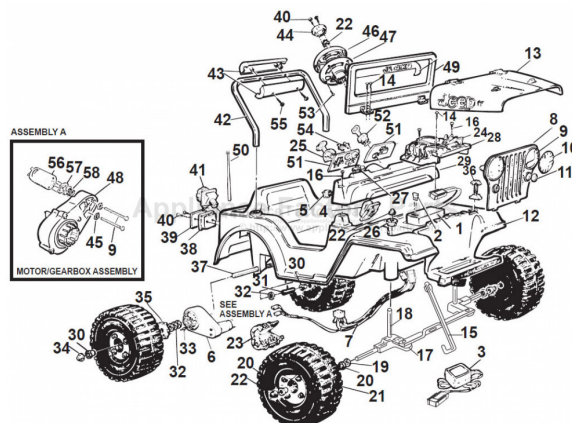

[Find Your FISHER PRICE Ride On Parts - Select From 999 Models](#)

----- Manual continues below -----