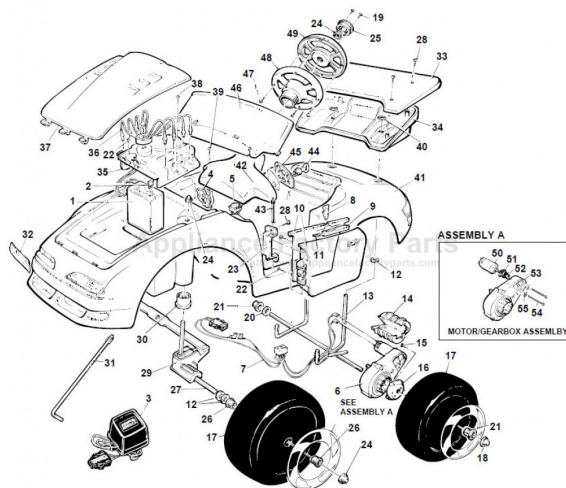

# FISHER PRICE 76126-9993 Owner's Manual

[Shop genuine replacement parts for FISHER PRICE  
76126-9993](#)

[Find Your FISHER PRICE Ride On Parts - Select From 999 Models](#)

----- Manual continues below -----

Age Range: 1-1/2 TO 4 Yrs.  
 Weight Limit: 50 Lbs.  
 Surfaces: Hard  
 Speed: 2-1/2 MPH Forward  
 2-1/2 MPH Reverse  
 Colors: Red Body \* see service bulletin #138  
 Black Wheels & Trim  
 Intro: 1989  
 Warranty: 90 Days Vehicle  
 6 Months Battery