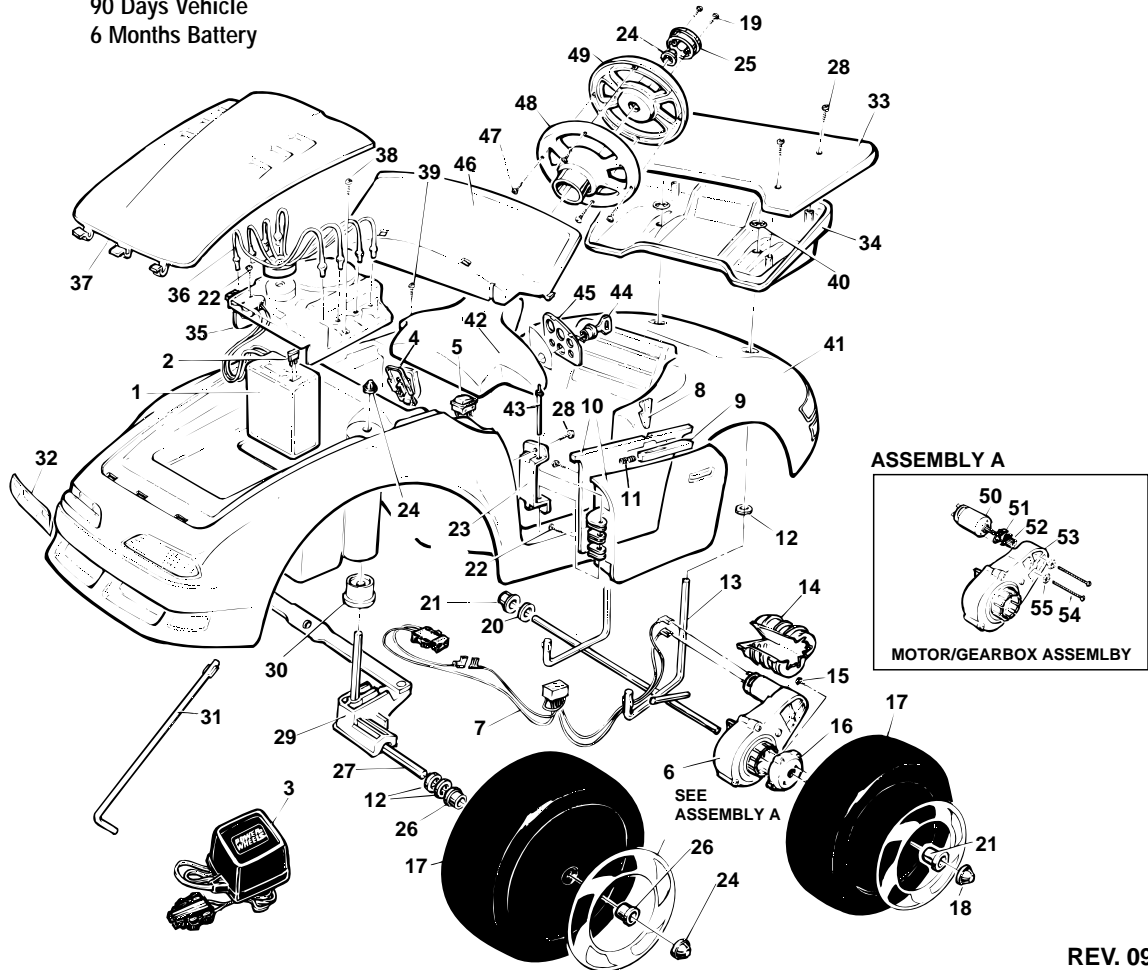

Age Range: 1-1/2 TO 4 Yrs.
Weight Limit: 50 Lbs.
Surfaces: Hard
Speed: 2-1/2 MPH Forward
2-1/2 MPH Reverse
Colors: Red Body * see service bulletin #138
Black Wheels & Trim
Intro: 1989
Warranty: 90 Days Vehicle
6 Months Battery

76126-9993 / 84600

HOT SHOT®

Deluxe 6 Volt

REV. 09/11/03

Item No.	Description	Part No.	Qty.	Item No.	Description	Part No.	Qty.	Item No.	Description	Part No.	Qty.
1	*Battery Type H	00801-1234	1	25	Steering Wheel Cap	74550-2729	1	49	Steering Wheel Cover N/A	76133-2339	1
2	25 amp Fuse Kit	0801-0151	1	26	Front Axle Bushing	74770-2539	4	<u>50</u>	<u>Motor N/A</u>	<u>74510-0640</u>	<u>1</u>
3	*Charger, 6 Volt Type H	00801-0975	1	27	Front Axle	73241-4509	2	51	D Lock Washer	0801-0329	1
4	Footboard Assembly N/A	80023-0012	1	28	#10 x 3/4" Screw	0801-0309	5	<u>52</u>	<u>Motor Drive Gear N/A</u>	<u>80026-0105</u>	<u>1</u>
5	*Control Switch	80014-0073	1	29	Steering Linkage N/A	550019	1	<u>53</u>	<u>3A Gearbox</u>	<u>74580-9269</u>	<u>1</u>
6	3A Motor/Gearbox Assy	74510-9519	1	30	Post Bushing N/A	80009-0085	2	<u>54</u>	<u>Motor Bolts</u>	<u>0801-0269</u>	<u>2</u>
7	*Wiring Harness N/A	<u>80064-0028</u>	<u>1</u>	31	Steering Column N/A	80054-0017	1	<u>55</u>	<u>Star Washer N/A</u>	<u>0801-0330</u>	<u>2</u>
8	Door Latch Trigger N/A	80018-0036	1	32	Headlight Lens Set N/A	80030-0018	1	PARTS NOT SHOWN			
9	Door Latch N/A	80018-0026	1	33	Spoiler Cover N/A	80001-0079	1	.187 Retainer (For Trigger Mechanism) N/A			
10	Inner/Outer Door Set N/A	80018-0068	1	34	Spoiler Base N/A	80001-0078	1		78480-2249	2	
11	Door Latch Spring N/A	76822-4549	1	35	Pretend Engine N/A	74771-2119	1	Traction Band N/A	80001-0123	1	
12	5/16" Washer	0801-0253	6	36	Pretend Engine Plug Wires	78480-2129	1	Wire Harness Fastener N/A	0801-0311	1	
13	Rear Axle Assembly N/A	80046-0014	1	37	Hood N/A	80031-0017	1	1 x 2 Connector Clip N/A	80001-0096	2	
14	Motor Cover	74750-2359	1	38	#8 x 7/8" Trusshead Screw	0801-0228	2	Decal Sheet (Vinyl) N/A	80017-0024	1	
15	#10 x 1/2" Screw	0801-0255	1	39	#8 x 3/4" Plascrow	0801-0223	2	Decal Sheet (Mylar) N/A	80017-0025	1	
16	Wheel Driver	73233-2239	1	40	.354 Retain w/o Body N/A	0801-0252	2	Literature Bag N/A	80044-0136	1	
17	Wheel N/A	80062-0012	4	41	Body N/A	80005-0032	1				
18	.437 Cap Nut (Black)	0801-0214	2	42	Dashboard N/A	80016-0005	1				
19	#8 x 7/8" Plascrow N/A	80006-0008	2	43	3/4" Rivet N/A	0801-0194	1				
20	7/16" Washer	0801-0196	1	44	Key/Housing Assy. N/A	80001-0082	1				
21	Rear Axle Bushing	74550-2689	3	45	Dash Cover Plate N/A	80016-0006	1				
22	#8 x 1/2" Phillips Plascrow	0801-0202	5	46	Windshield N/A	80063-0007	1				
23	Door Hinge Support N/A	80018-0027	1	47	#6 x 1/2" Phillips Screw	0801-0222	4				
24	.354 Cap Nut (Black)	0801-0604	5	48	Steering Wheel Base N/A	74779-2129	1				

* see service bulletin #138

Bold and Underlined parts are to be purchased and installed by Service Centers only. These items may not be sold directly to consumers by Service Centers or Fisher-Price.