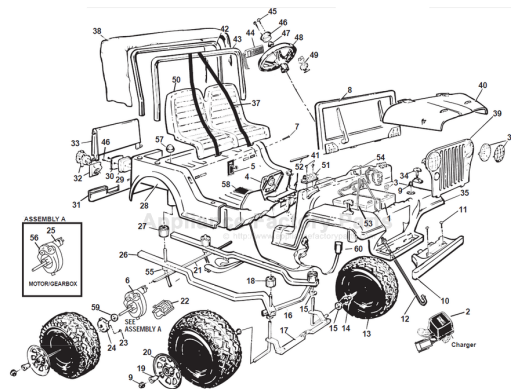

[Find Your FISHER PRICE Ride On Parts - Select From 999 Models](#)

----- Manual continues below -----