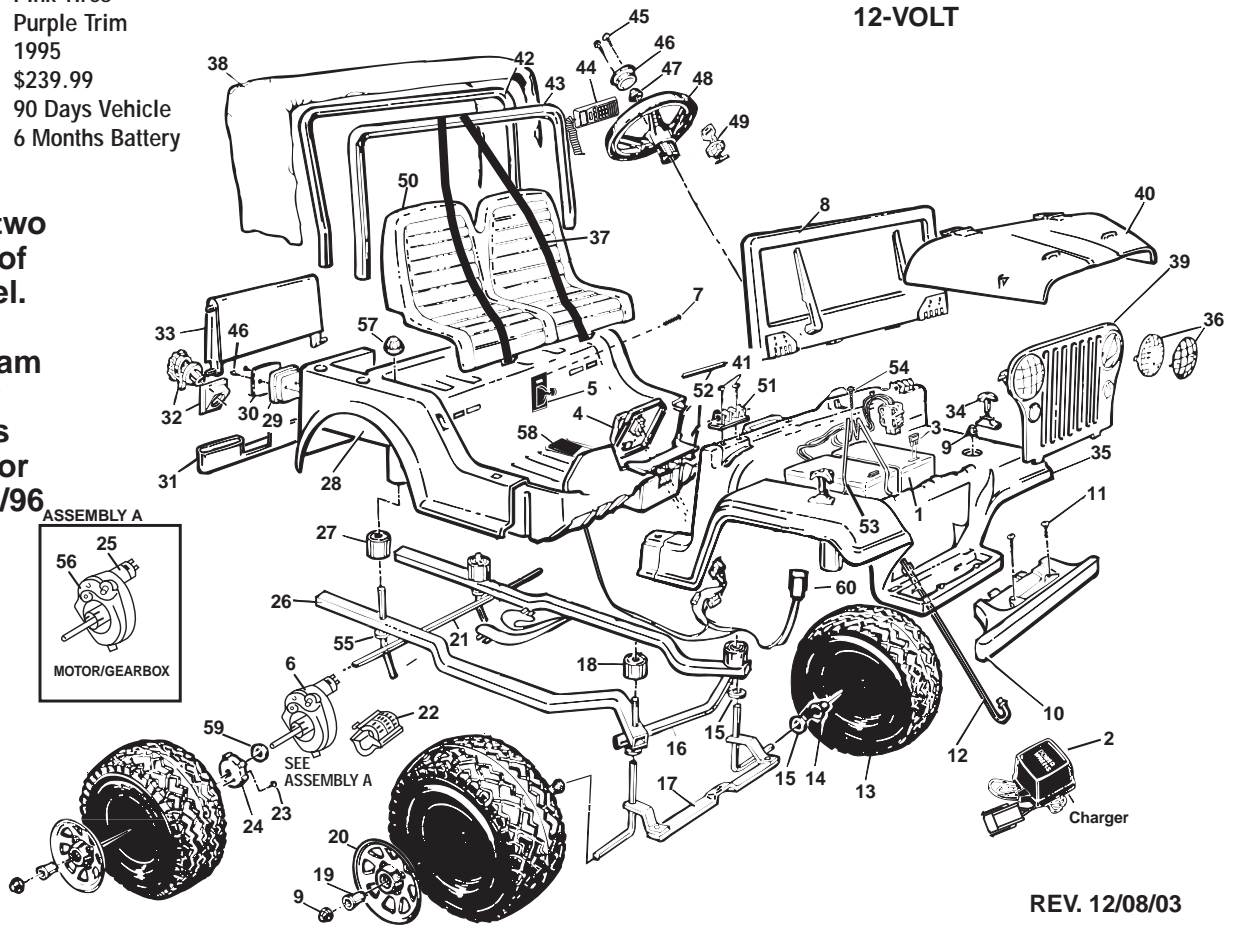

74560-9993

Super Talk™ Barbie® Beach Patrol®

Advanced Series

12-VOLT

There are two versions of this model.

This diagram *only* for products made on or AFTER 3/4/96

REV. 12/08/03

Item No.	Description	Part No.	Qty.	Item No.	Description	Part No.	Qty.	Item No.	Description	Part No.	Qty.
1	Battery	00801-0712	2	26	Siderail - Left N/A	74540-4119	1	49	Key Assembly	73233-2439	1
2	12-Volt Charger	00801-0973	1	Right N/A	74540-4129	1	50	Seat N/A	74560-2309	1
3	Fuse 30 Amp N/A	0801-0229	3	27	Rear Bushing N/A	74560-2549	2	51	Hinge Set N/A	74560-2789	1
4	Footboard Assembly N/A	73233-9159	1	28	Rear Vehicle Body (N/A)	74560-2329	1	52	#10 x 3" Screw N/A	0801-0256	2
5	Shifter	74560-9039	1	29	Taillight Housing Set N/A	74560-2759	1	53	Battery Retainer	74540-4419	1
6	Motor/Gearbox Assembly	74560-9539	2	30	Taillight Lens Set	73233-2279	1	54	#10 x 1" Screw	0801-0220	1
7	#8 x 3/4" Screw	0801-0223	1	31	Rear Bumper N/A	74560-2529	1	55	5/16" Washer	0801-0253	2
8	Windshield N/A	74560-9769	1	32	Gas Cap Assembly N/A	74560-2029	1	<u>56</u>	<u>#7 Gearbox w/o Motor</u>	<u>00968-2803</u>	<u>2</u>
9	.437 Cap Nut	0801-0227	6	33	Tailgate N/A	73231-2139	1	57	.354 Cap Nut	0801-0548	2
10	Front Bumper N/A	74560-2519	1	34	Hood Latch	74560-9079	2	58	Channel Cover N/A	74500-2419	1
11	8 x 3/4" Screw	0801-0223	2	35	Front Vehicle Body (N/A)	74560-2319	1	59	Wheel Spacer	73233-2369	2
12	Steering Column N/A	74560-4239	1	36	Headlight Set N/A	74560-9339	1	<u>60</u>	<u>Harness Assembly</u>	<u>74560-9799</u>	<u>1</u>
13	Wheel	3800-6916	4	37	Seatbelt Set N/A	74560-5529	1	PARTS NOT SHOWN			
14	Axle Bushing	74550-2689	2	38	Canopy (N/A Separately)	74560-5519	1	Windshield Label (in literature bag)	74569-0330	1	
15	7/16" Washer	0801-0196	4		(in literature bag 74560-9139)			Grill Label (in lit bag) N/A	74560-6029	1	
16	Front Bumper Support N/A	76817-4159	1	39	Grill N/A	74560-9809	1	Main Decal N/A	74560-0310	1	
17	Steering Link N/A	76817-4229	1	40	Hood N/A	74560-2079	1	Literature Bag N/A	74560-9139	1	
18	Front Bushing N/A	74560-2539	2	41	#8 x 1/2" Screw	0801-0202	4	Key Chain N/A	74560-2169	1	
19	Hex Bushing N/A	74560-2559	4	42	Small End Rr Canop Bar N/A	76821-4219	1	Emblem Set	74460-9069	1	
20	Hubcap	74560-2579	4	43	Large End Fr Canopy Bar N/A	76821-4239	1	Large Parts Bag N/A	74560-9359	1	
21	Rear Axle Assembly N/A	76817-4559	1	44	Phone N/A	77571-9449	1	Small Parts Bag N/As	74560-9019	1	
22	Motor Cover	74750-2359	2	45	#8 x 1" Screw N/A	0801-0224	6				
23	#10 x 1/2" Plascrew	0801-0255	4	46	Steering Wheel Cap N/A	74560-2729	1				
24	Wheel Driver	73233-2239	2	47	.354 Cap Nut	0801-0548	2				
25	Motor w/Pinion N/A	N/A	2	48	Steering Wheel N/A	73231-2129	1				