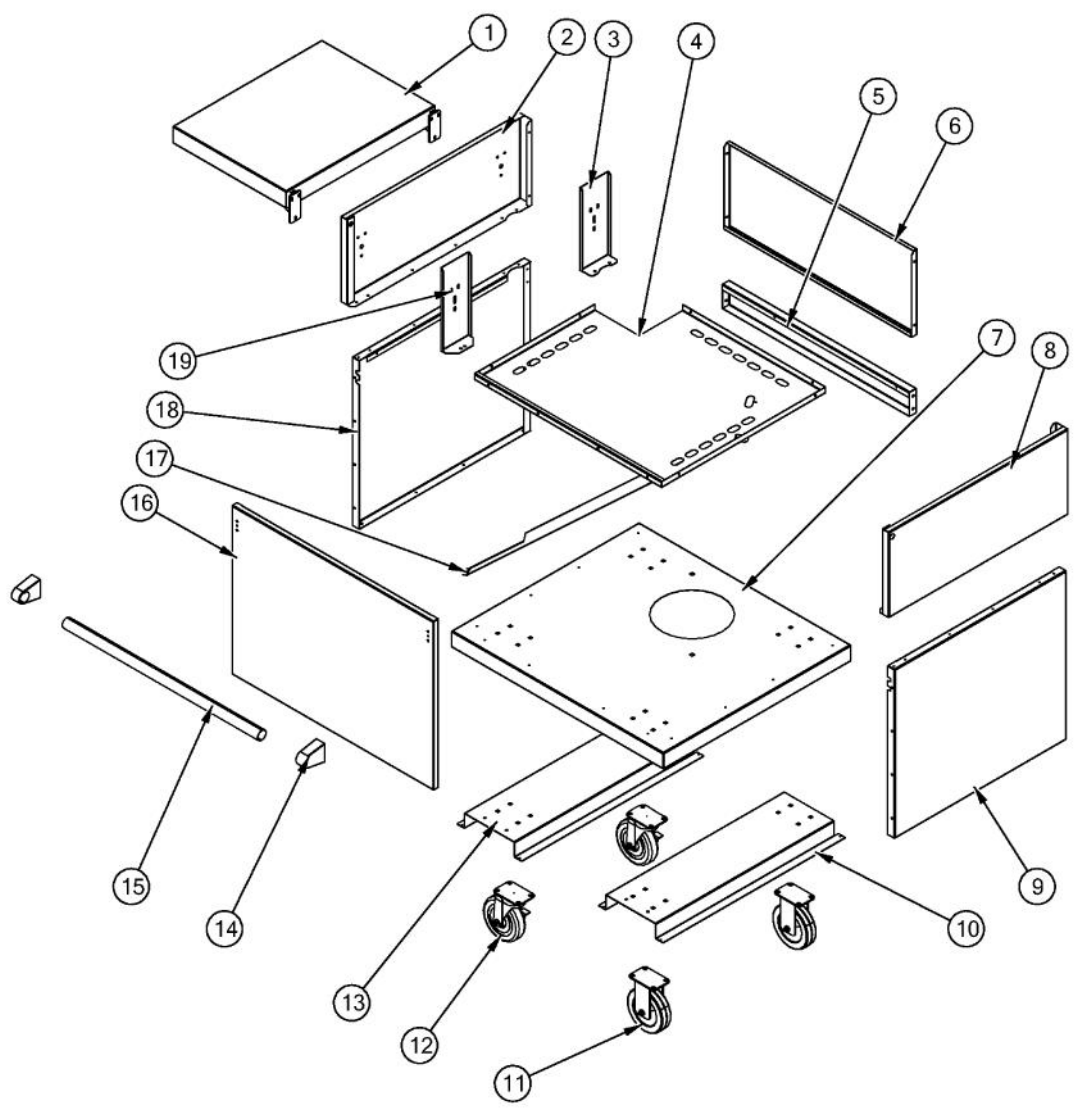

This Owner's Manual is provided and hosted by [Appliance Factory Parts](http://www.appliancefactoryparts.com).

VIKING BQC1300SS Owner's Manual

[Shop genuine replacement parts for VIKING
BQC1300SS](#)

[Find Your VIKING Grill Parts - Select From 210 Models](#)

----- Manual continues below -----

Ref #	Part Number	Qty.	Description
1	034177-000	1	BQC130 SIDE SHELF
2	034165-000	1	CART, UPPER SIDE, LH, BQC1300SS
3	B2009858	1	GRILL CART SIDE BRACE BACK (30)
4	034169-000	1	TOP, BQC1300SS
5	034166-000	1	BACK, BQC1300SS
6	034176-000	1	CART, UPPER BACK, BQC1300SS
7	034173-000	1	BQC130 CART BOTTOM
8	034168-000	1	CART, UPPER SIDE, RH, BQC1300SS
9	034170-000	1	RH SIDE, BQC1300SS
10	036098-000	1	RH CASTER BRACE, BQC1300SS
11	036219-000	2	RIGID CASTER ASM
12	PC030020	2	CASTER, SWIVEL
13	034139-000	1	LH CASTER BRACE, BQC1300SS
14	026965-000	2	END CAP, ASM, DOOR HANDLE
15	034178-000	1	HANDLE, BQC1300SS
16	034174-000	1	FRONT, BQC1300SS
17	035044-000	1	CART BRACE, BQC1300/5300SS
18	034171-000	1	LH SIDE, BQC1300SS
19	B2009859	1	GRILL CART SIDE BRACE FRONT (30)
NI	035647-000	4	FASTENER, BOLT, HXH, SST
NI	PD020056	6	NO.10-24 X 1/2 PH.TR. M.S. SS
NI	PD030044	6	10-24 KEPS NUT SS
NI	PD040060	2	RUBBER GROMMET
NI	033681-000	16	CARRIAGE BOLTS SS 1/4-20
NI	033682-000	16	HEX LOCKNUT SS 1/4-20
NI	B2004202	2	L.P. TANK STRAP (VGBQ)
NI	PD030043	2	1/4-20 CAGE NUT SS
NI	PD020070	2	1/4 X 20 X 1 SHOULDER THUMB SCREW
NI	PA010109	2	HOLE PLUG 5/8
NI	PD020055	50	NO.10 X 1/2 PAN PHIL. TEK. SS