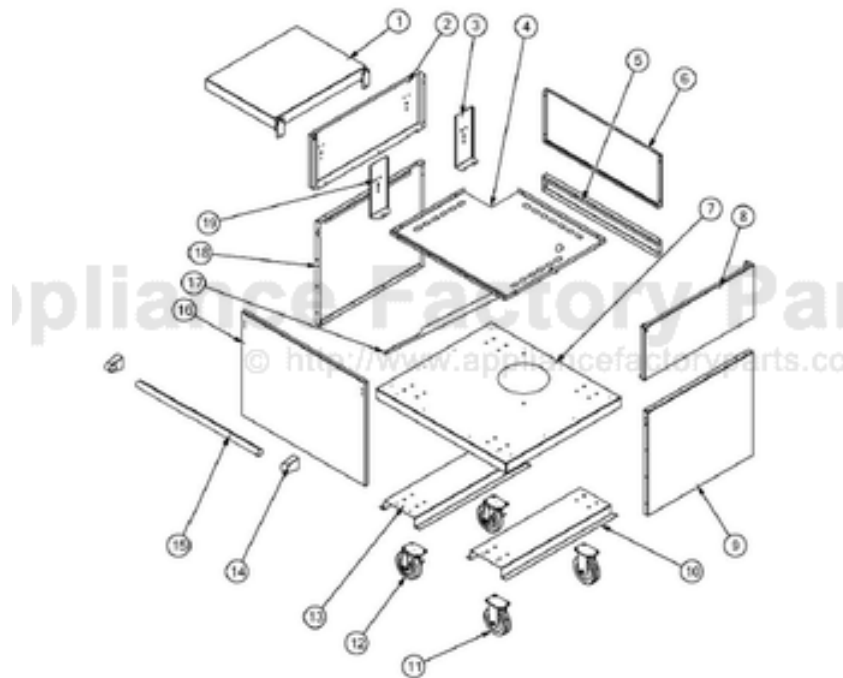

[Find Your VIKING Grill Parts - Select From 210 Models](#)

----- Manual continues below -----