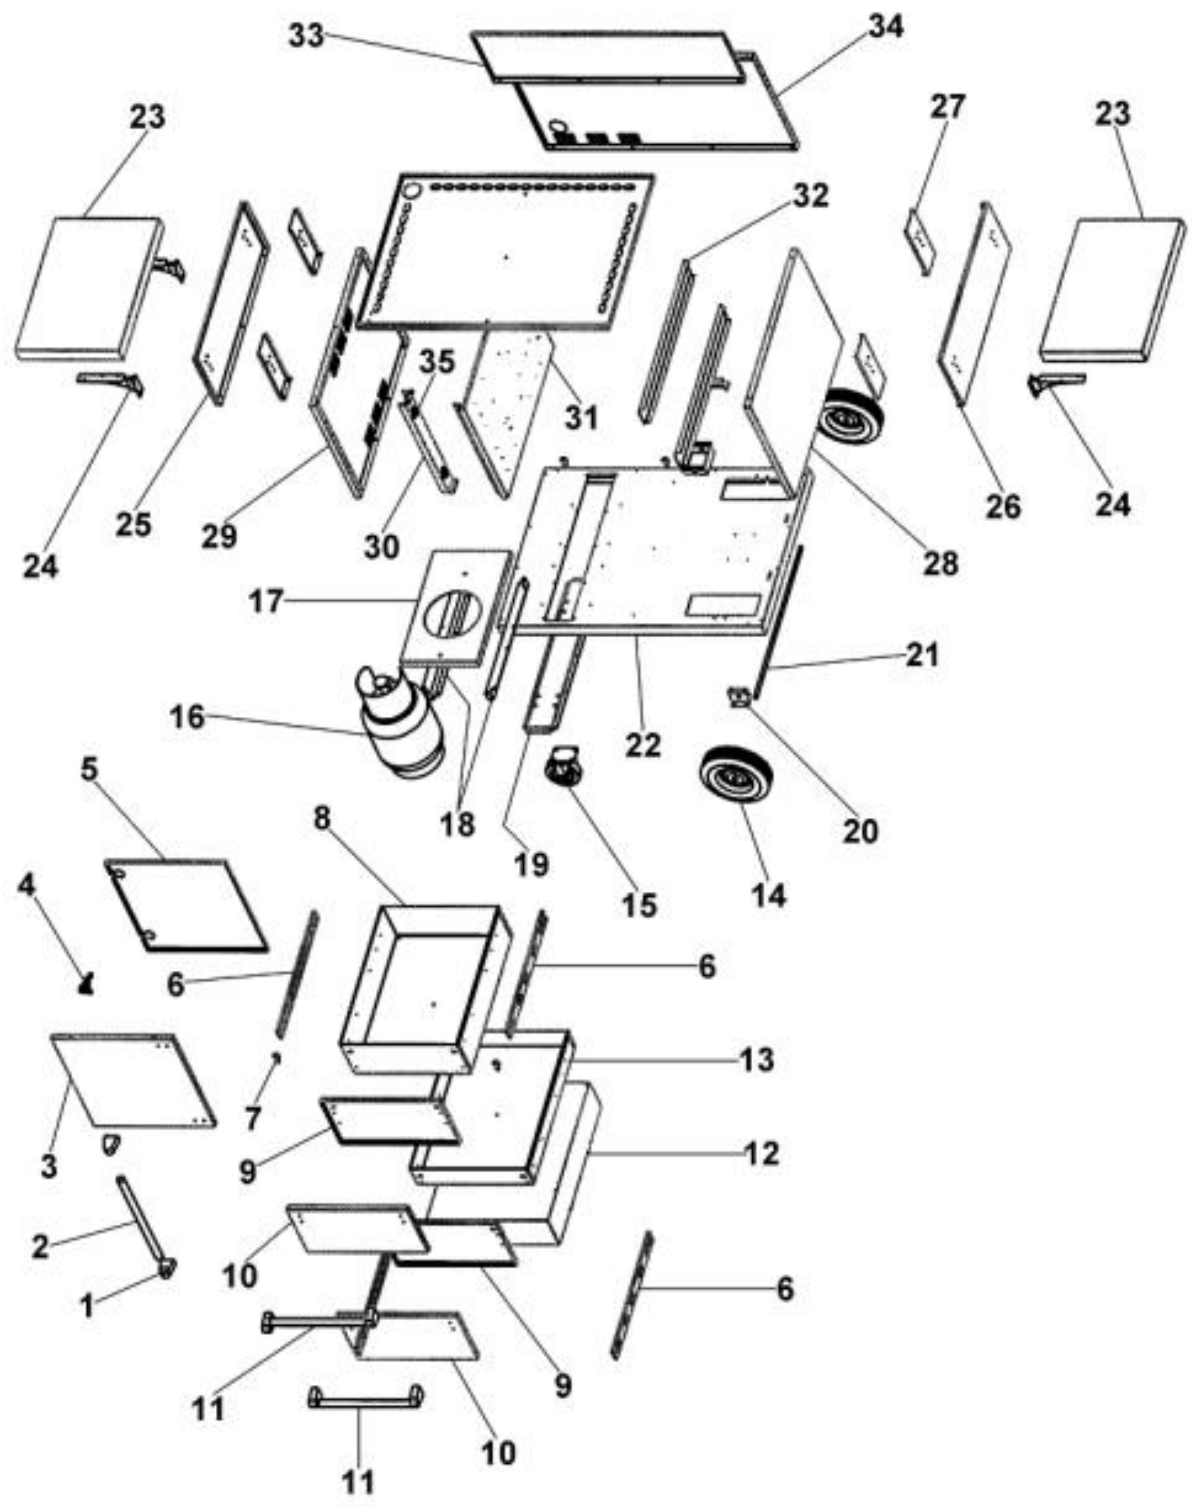

# VIKING BQC410T Owner's Manual

[Shop genuine replacement parts for VIKING BQC410T](#)

[Find Your VIKING Grill Parts - Select From 210 Models](#)

----- Manual continues below -----

Ref #	Part Number	Qty.	Description
1	B3005385		CART BOTTOM DRAWER - 41
2	B3005384		CART DRAWER - 41
3	B3005354		CART BOTTOM 41
4	PE050031		CART DOOR LATCH (CHNO. M22-2430) VGBQ
5	PE050052		LATCH
6	B2005386		CART HANDLE SPACER
7	B2005375		CART INNER DRAWER - 41
8	PE030001		BRACKET, DOOR, HANDLE
8	PE030001PVD		END CAP DOOR HANDLE XBR
9	B2005363		GRILL CART BACK 41
10	B2007211		CART SIDE BRACE 41 & 53
11	PC030022		WHEEL FOR BBQ GRILL
12	B2005358		INNER CART WALL 41
13	B2005361		LOWER CART SIDE LH
14	B2005360		LOWER CART SIDE RIGHT
15	PE030096		CART DRAWER HANDLE XSSX 16.494
15	PE030096PVD		CART DOOR HANDLE - BQC410T -BRASS
16	PD010017		BALL STUD (VGRT)
17	B2005381		PHASE II AXLE BRACE
18	B2005382		PHASE II AXLE BRACE - INNER
19	B2005367		PHASE II CART TOP 41
20	B2007920		CASTER BRACE
21	B2005371		INNER DOOR - 41
22	B2005369		OUTER DOOR - 41
23	B2005373	1	OUTER DRAWER - 41 (BEFORE 05/05/11)
23	024715-000	1	OUTSIDE DOOR (ON OR AFTER 05/05/11)
24	B2005365		PHASE II REAR CART UPPER
25	B3005378		SIDE SHELF PH II BQC530TSS
26	B2005377		TANK DRAWER
27	B2005379		PHASE II UPPER CART SIDE
27	B2007244		UPPER CART SIDE - RH
28	B2005380		UPPER CART SIDE LEFT
28	B2007241		UPPER CART SIDE - LH
29	B2005376		41 SLIDE BRACE
30	PD040052		SIDE BURNER GROMMET
31	PC020031		FOLD DOWN SHELF BRACKET
32	PC080010		SLIDE
33	PC030020		CASTER, SWIVEL
34	PK000018		TANK DRAWER SLIDE (RH OR LH) BBQ GRILL
35	PC020023		1/2 CART AXLE
36	B2005357		WHEEL WELL 41
37	PE030095		CART DOOR HANDLE XSSX
37	PE030095PVD		CART DOOR HANDLE ACCESS DOOR XBRX
NI	B2004202		L.P. TANK STRAP (VGBQ)
NI	B2006320		SIDE SHELF HINGE REINFORCEMENT
NI	PD020070		1/4 X 20 X 1 SHOULDER THUMB SCREW
NI	PD020118		ALLEN SCREW
NI	PD020119		8-32X3/8 PH CTR. MACH.SCREW S.S.
NI	PD020056		NO.10-24 X 1/2 PH.TR. M.S. SS
NI	PD030044		10-24 KEPS NUT SS
NI	PD040060		RUBBER GROMMET