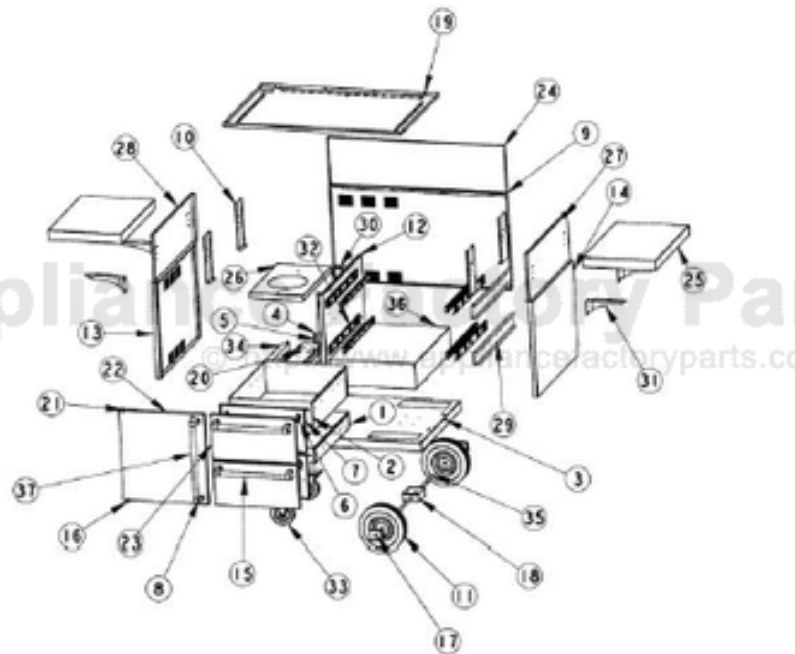

# VIKING BQC410T Owner's Manual

[Shop genuine replacement parts for VIKING BQC410T](#)

[Find Your VIKING Grill Parts - Select From 210 Models](#)

----- Manual continues below -----

Ref #	Part Number	Qty.	Description
1	B3005385		CART BOTTOM DRAWER - 41
2	B3005384		CART DRAWER - 41
3	B3005354		CART BOTTOM 41
4	PE050031		CART DOOR LATCH (CHNO. M22-2430) VGBQ
5	PE050052		LATCH
6	B2005386		CART HANDLE SPACER
7	B2005375		CART INNER DRAWER - 41
8	PE030001		BRACKET, DOOR, HANDLE
8	PE030001PVD		END CAP DOOR HANDLE XBR
9	B2005363		GRILL CART BACK 41
10	B2007211		CART SIDE BRACE 41 & 53
11	PC030022		WHEEL FOR BBQ GRILL
12	B2005358		INNER CART WALL 41
13	B2005361		LOWER CART SIDE LH
14	B2005360		LOWER CART SIDE RIGHT
15	PE030096		CART DRAWER HANDLE XSSX 16.494
15	PE030096PVD		CART DOOR HANDLE - BQC410T -BRASS
16	PD010017		BALL STUD (VGRT)
17	B2005381		PHASE II AXLE BRACE
18	B2005382		PHASE II AXLE BRACE - INNER
19	B2005367		PHASE II CART TOP 41
20	B2007920		CASTER BRACE
21	B2005371		INNER DOOR - 41
22	B2005369		OUTER DOOR - 41
23	B2005373	1	OUTER DRAWER - 41 (BEFORE 05/05/11)
23	024715-000	1	OUTSIDE DOOR (ON OR AFTER 05/05/11)
24	B2005365		PHASE II REAR CART UPPER
25	B3005378		SIDE SHELF PH II BQC530TSS
26	B2005377		TANK DRAWER
27	B2005379		PHASE II UPPER CART SIDE
27	B2007244		UPPER CART SIDE - RH
28	B2005380		UPPER CART SIDE LEFT
28	B2007241		UPPER CART SIDE - LH
29	B2005376		41 SLIDE BRACE
30	PD040052		SIDE BURNER GROMMET
31	PC020031		FOLD DOWN SHELF BRACKET
32	PC080010		SLIDE
33	PC030020		CASTER, SWIVEL
34	PK000018		TANK DRAWER SLIDE (RH OR LH) BBQ GRILL
35	PC020023		1/2 CART AXLE
36	B2005357		WHEEL WELL 41
37	PE030095		CART DOOR HANDLE XSSX
37	PE030095PVD		CART DOOR HANDLE ACCESS DOOR XBRX
NI	B2004202		L.P. TANK STRAP (VGBQ)
NI	B2006320		SIDE SHELF HINGE REINFORCEMENT
NI	PD020070		1/4 X 20 X 1 SHOULDER THUMB SCREW
NI	PD020118		ALLEN SCREW
NI	PD020119		8-32X3/8 PH CTR. MACH.SCREW S.S.
NI	PD020056		NO.10-24 X 1/2 PH.TR. M.S. SS
NI	PD030044		10-24 KEPS NUT SS
NI	PD040060		RUBBER GROMMET