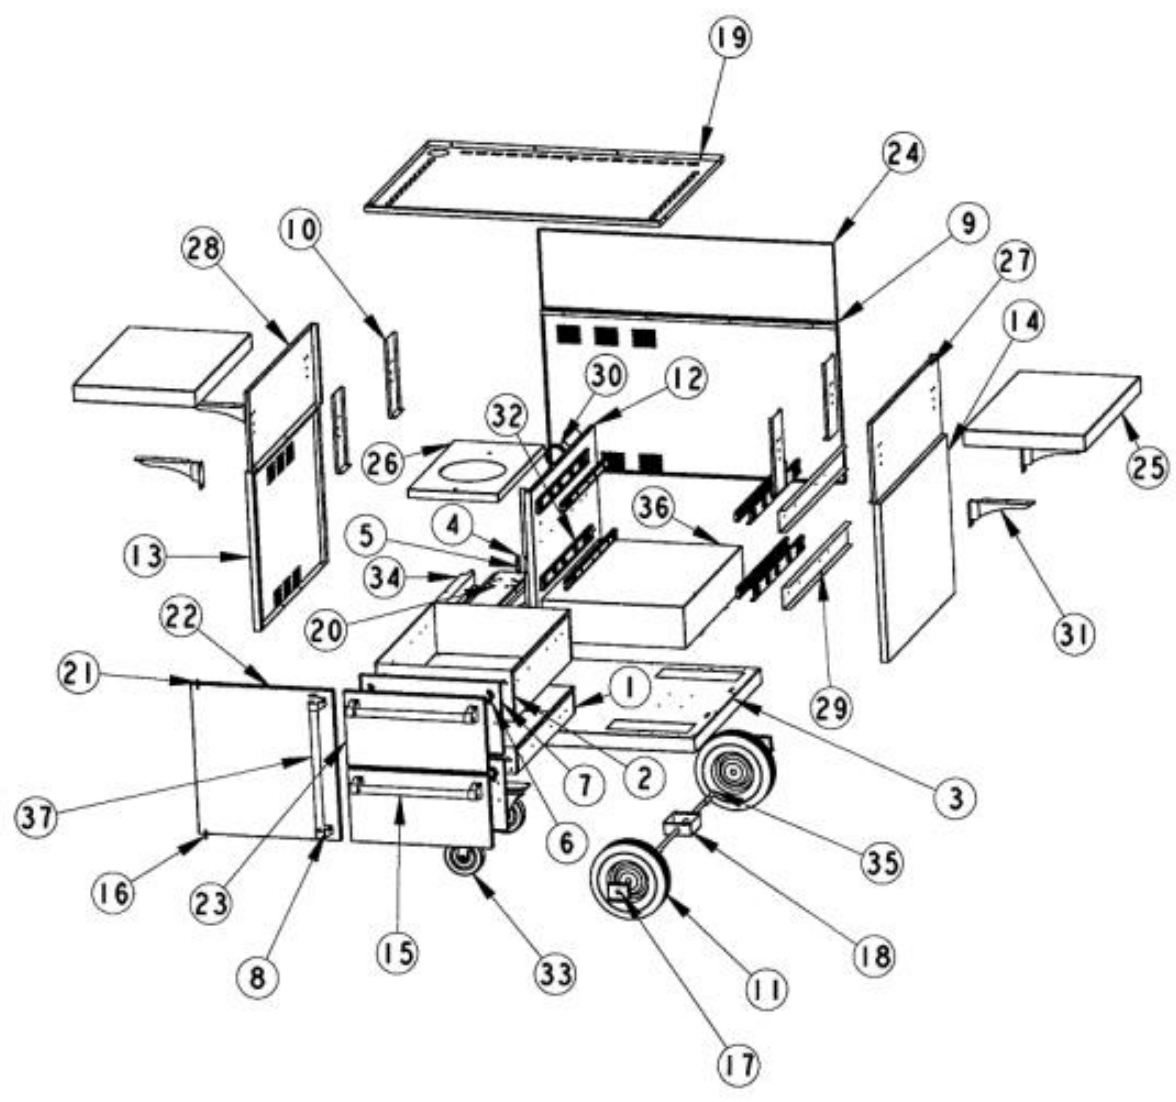

# VIKING BQC410T Owner's Manual

[Shop genuine replacement parts for VIKING BQC410T](#)

[Find Your VIKING Grill Parts - Select From 210 Models](#)

----- Manual continues below -----

Ref #	Part Number	Qty.	Description
1	B3005385		CART BOTTOM DRAWER - 41
2	B3005384		CART DRAWER - 41
3	B3005354		CART BOTTOM 41
4	PE050031		CART DOOR LATCH (CHNO. M22-2430) VGBQ
5	PE050052		LATCH
6	B2005386		CART HANDLE SPACER
7	B2005375		CART INNER DRAWER - 41
8	PE030001		BRACKET, DOOR, HANDLE
8	PE030001PVD		END CAP DOOR HANDLE XBR
9	B2005363		GRILL CART BACK 41
10	B2007211		CART SIDE BRACE 41 & 53
11	PC030022		WHEEL FOR BBQ GRILL
12	B2005358		INNER CART WALL 41
13	B2005361		LOWER CART SIDE LH
14	B2005360		LOWER CART SIDE RIGHT
15	PE030096		CART DRAWER HANDLE XSSX 16.494
15	PE030096PVD		CART DOOR HANDLE - BQC410T -BRASS
16	PD010017		BALL STUD (VGRT)
17	B2005381		PHASE II AXLE BRACE
18	B2005382		PHASE II AXLE BRACE - INNER
19	B2005367		PHASE II CART TOP 41
20	B2007920		CASTER BRACE
21	B2005371		INNER DOOR - 41
22	B2005369		OUTER DOOR - 41
23	B2005373	1	OUTER DRAWER - 41 (BEFORE 05/05/11)
23	024715-000	1	OUTSIDE DOOR (ON OR AFTER 05/05/11)
24	B2005365		PHASE II REAR CART UPPER
25	B3005378		SIDE SHELF PH II BQC530TSS
26	B2005377		TANK DRAWER
27	B2005379		PHASE II UPPER CART SIDE
27	B2007244		UPPER CART SIDE - RH
28	B2005380		UPPER CART SIDE LEFT
28	B2007241		UPPER CART SIDE - LH
29	B2005376		41 SLIDE BRACE
30	PD040052		SIDE BURNER GROMMET
31	PC020031		FOLD DOWN SHELF BRACKET
32	PC080010		SLIDE
33	PC030020		CASTER, SWIVEL
34	PK000018		TANK DRAWER SLIDE (RH OR LH) BBQ GRILL
35	PC020023		1/2 CART AXLE
36	B2005357		WHEEL WELL 41
37	PE030095		CART DOOR HANDLE XSSX
37	PE030095PVD		CART DOOR HANDLE ACCESS DOOR XBRX
NI	B2004202		L.P. TANK STRAP (VGBQ)
NI	B2006320		SIDE SHELF HINGE REINFORCEMENT
NI	PD020070		1/4 X 20 X 1 SHOULDER THUMB SCREW
NI	PD020118		ALLEN SCREW
NI	PD020119		8-32X3/8 PH CTR. MACH.SCREW S.S.
NI	PD020056		NO.10-24 X 1/2 PH.TR. M.S. SS
NI	PD030044		10-24 KEPS NUT SS
NI	PD040060		RUBBER GROMMET