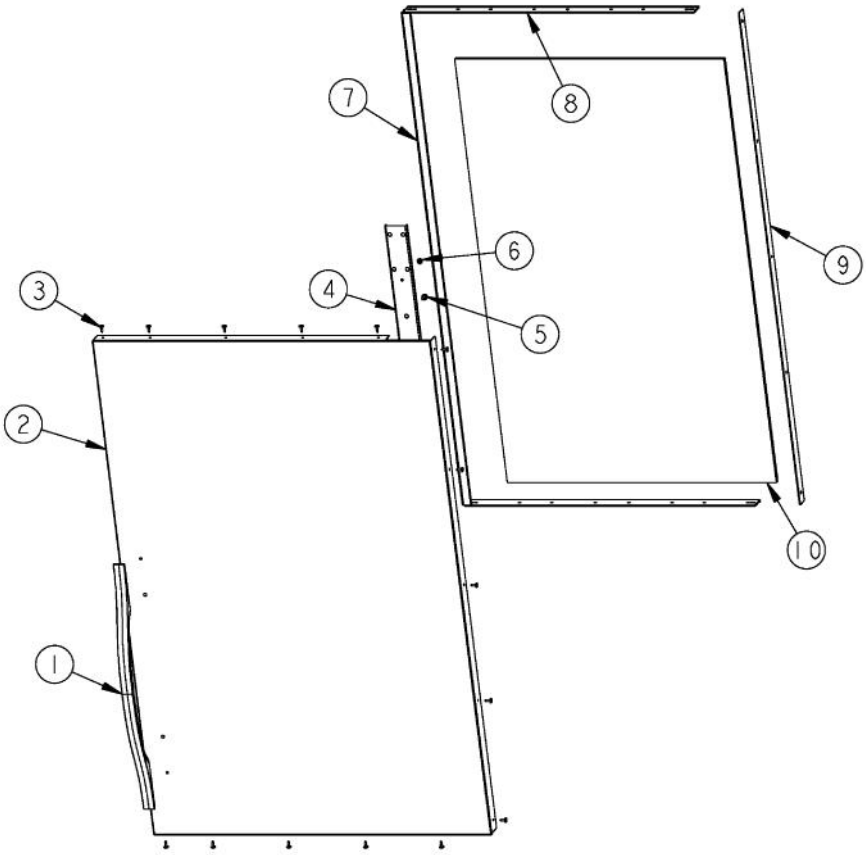

Ref #	Part Number	Qty.	Description
1	PC020280	1	PIVOT PL ASM RH UP PRO/DES
1	042382-000	1	RH, BM 4 HOLE PIVOT PLATE KIT (MANUFACTURED BETWEEN 4/10/2006 THRU 8/10/12)
1	PC020281	1	PIVOT PL ASM LH UP PRO/DES
1	042381-000	1	LH, BM 4 HOLE PIVOT PLATE KIT (MANUFACTURED BETWEEN 4/10/2006 THRU 8/10/12)
2	PD040162		SPACER-DOOR HINGE
	042381-000	1	LH, BM 4 HOLE PIVOT PLATE KIT (MANUFACTURED BETWEEN 4/10/2006 THRU 8/10/12)
3	G32915034		DOOR ASM 36BM FF (INCLUDES GASKET)
4	PD920174		10-32 TORX HEAD SCREW
5	PD020187		SCR 8-32 MCH HXWS 1/4 S ZN
6	PC020296		CAM DOOR CLOSURE TOP BLACK
7	PC020282		PIVOT PL ASM RH LW PRO/DES
	PC020283		PIVOT PL ASM LH LW PRO/DES
8	G5099297		DOOR BIN ASM FF 36 BM AND AR FULL
9	G5099298		DOOR BIN ASM FF 36 BM AND AR HALF
10	V12097404		DAIRY MODULE ASM
11	PB070326	1	DOOR GASKET (BEFORE 06-10-08)
11	005449-000	1	GASKET, ASM, 36, FF (ON OR AFTER 06-10-08)
12	001617-000		SPACER,NYL,PIVOT PLATE
13	PC020269		DOOR STOP 36 BM
14	PD020234		SCREW THP 10-32 X .500 SS BO