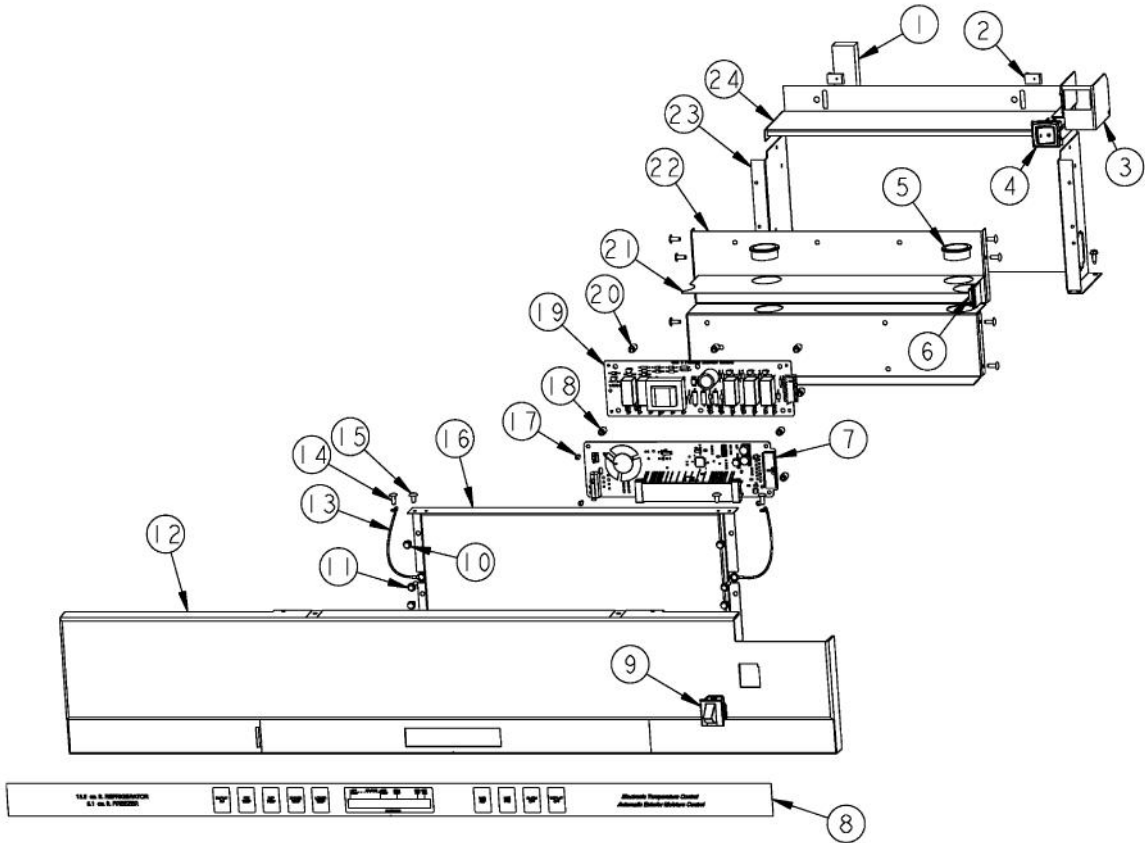

Ref #	Part Number	Qty.	Description
1	A3030361		GASKET, RED
2	M0288120		NUT-SPEED, VM0288120
3	K2098654		BRACKET SWITCH POWER
4	PE950149		SWITCH POWER
5	A4554817		BUSHING-SNAP VA4554817
6	M0104106		CLIP-CORD VM0104106
7	PE070728		BOARD LOW VOLTAGE
8	PE950174		OVERLAY SWITCH BTM 36
9	PE950122		SWITCH
10	PD020194		SCREW-SM
11	M0238846		SCREW-SHLDR
12	PK030458		PANEL CONTROL AR 36 R
	PK030459		PANEL CONTROL AR 36 L
13	12064001		SUPP-CONT PANEL
14	PC040010		POP RIVET
15	M0224128		SCREW-SM
16	K20910061		CONTROL BOX FRONT
17	PD020013		TYPE AB NO.6 X 3/8 PH PAN HD. SMS
18	M0585506		SUPPORT
19	PE970463		POWER CONTROL BOARD
20	M0585504		SUPPORT
21	005396-000		FILM,PROTECTIVE
22	K20910060		BRACKET - PC
23	K2099402		CONTROL BOX
24	K20915000		CONTROL BOX TOP