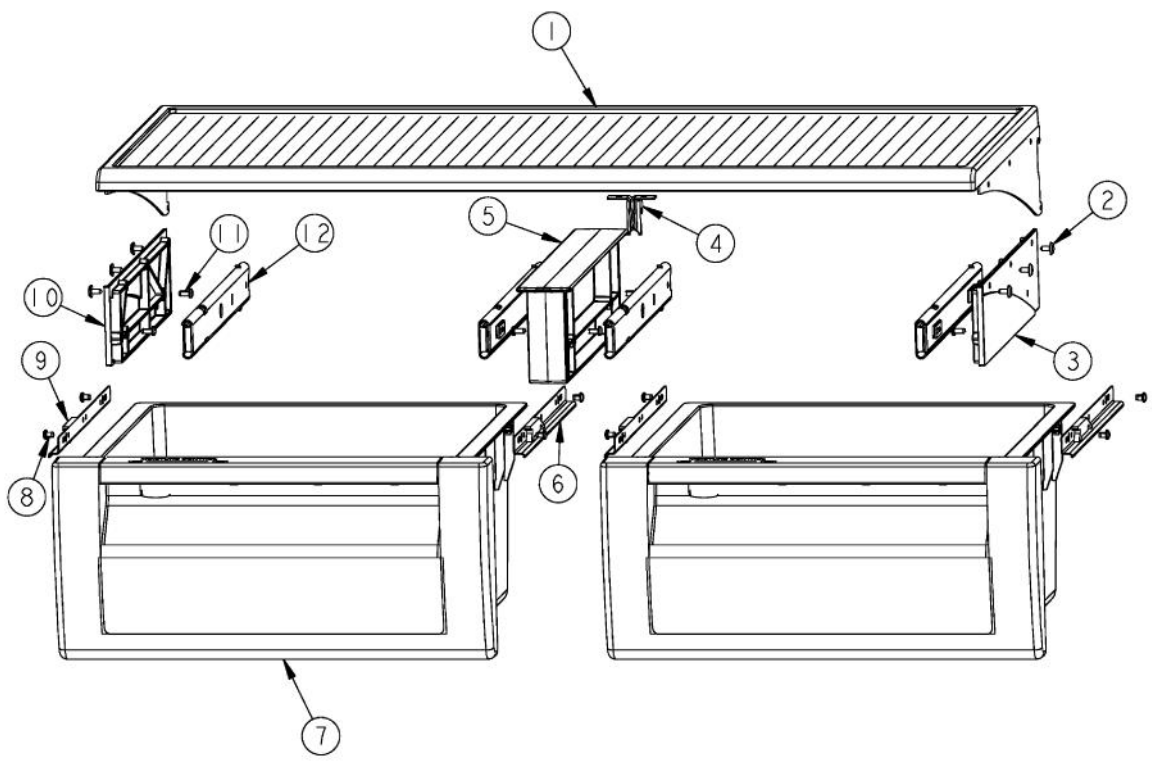

----- Manual continues below -----

Ref #	Part Number	Qty.	Description
1	PM910351		SHELF ASM GLASS BM 36 FF
2	PRODUCE DRAWER		FOR BREAKDOWN SEE PAGE 002
3	ConvertibleMeatSa.		FOR BREAKDOWN SEE PAGE 003

Ref #	Part Number	Qty.	Description
1	PM010530		SHELF ASM GLASS 36 AR 36 BM
2	PD020032		SRW-8(A)X3/8PH.WFR HD 7/16DIAXNICL
3	PK930290		SUPPORT SLIDE R
4	12046701		CRISPER RAIL WELD
5	PK030439		GLIDE CENTER SUPPORT
6	PM910343		RAIL DRAWER R
7	PK930277		DRAWER PRODUCE ASM AR/BM 36
8	PD920162		SCR 8-16 PLASTITE PNP 1/4 S
9	PM910342		RAIL DRAWER L
10	PK930291		SUPPORT SLIDE L
11	PD920161		SCR 8-16 PLASTITE PNP 3/8 S
12	PM910388		SLIDE DRAWER (R & L)