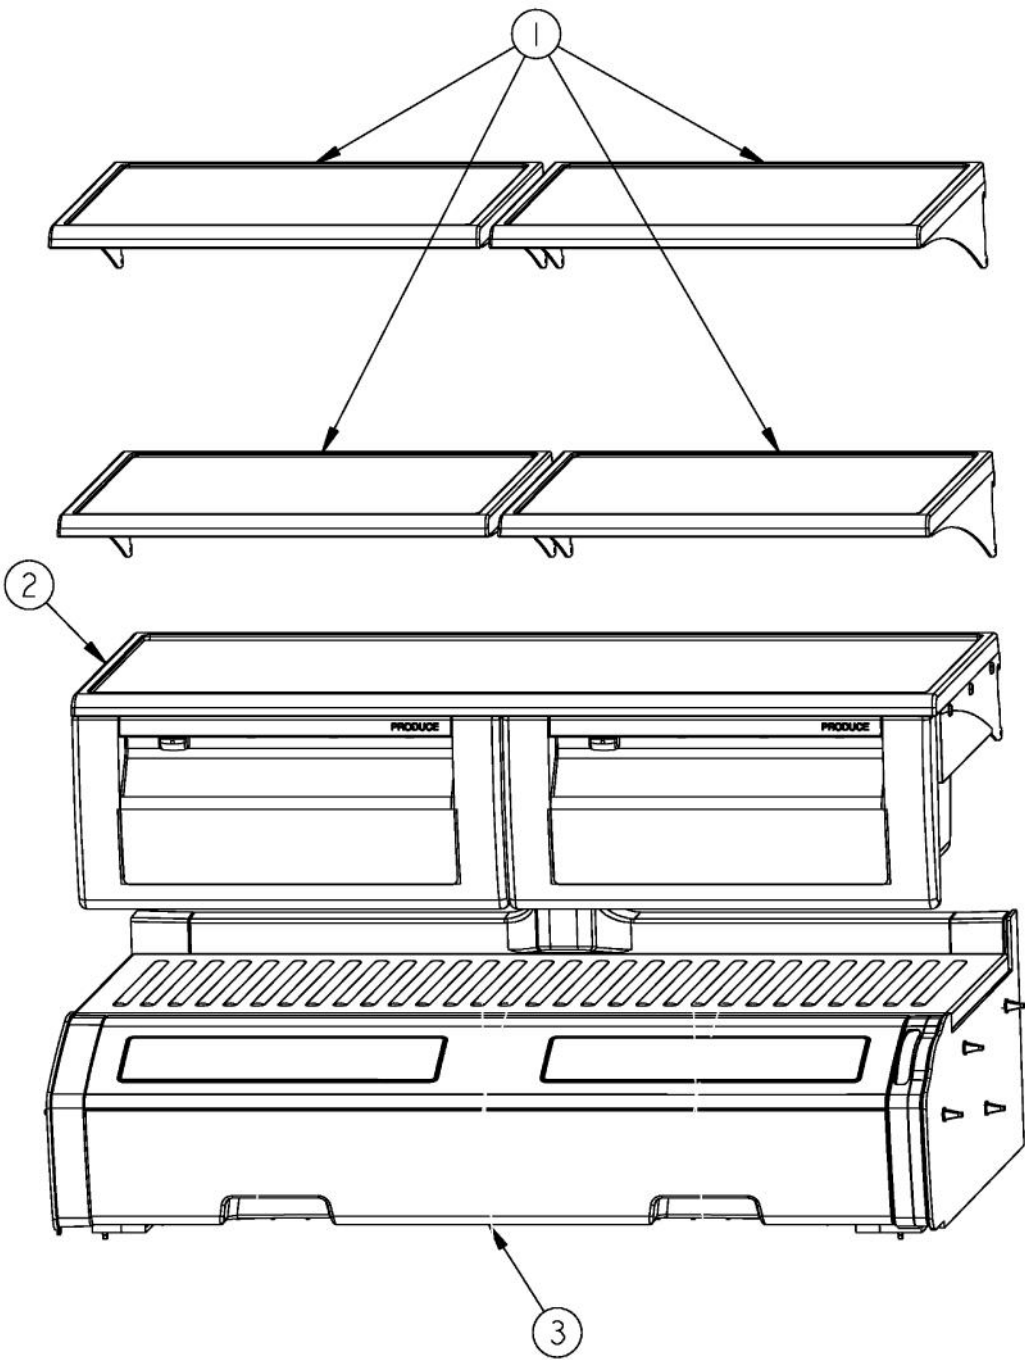

----- Manual continues below -----

Ref #	Part Number	Qty.	Description
1	PM910351		SHELF ASM GLASS BM 36 FF
2	PRODUCE DRAWER		FOR BREAKDOWN SEE PAGE 002
3	ConvertibleMeatSa.		FOR BREAKDOWN SEE PAGE 003

Ref #	Part Number	Qty.	Description
1	PM010530		SHELF ASM GLASS 36 AR 36 BM
2	PD020032		SRW-8(A)X3/8PH.WFR HD 7/16DIAXNICL
3	PK930290		SUPPORT SLIDE R
4	12046701		CRISPER RAIL WELD
5	PK030439		GLIDE CENTER SUPPORT
6	PM910343		RAIL DRAWER R
7	PK930277		DRAWER PRODUCE ASM AR/BM 36
8	PD920162		SCR 8-16 PLASTITE PNP 1/4 S
9	PM910342		RAIL DRAWER L
10	PK930291		SUPPORT SLIDE L
11	PD920161		SCR 8-16 PLASTITE PNP 3/8 S
12	PM910388		SLIDE DRAWER (R & L)