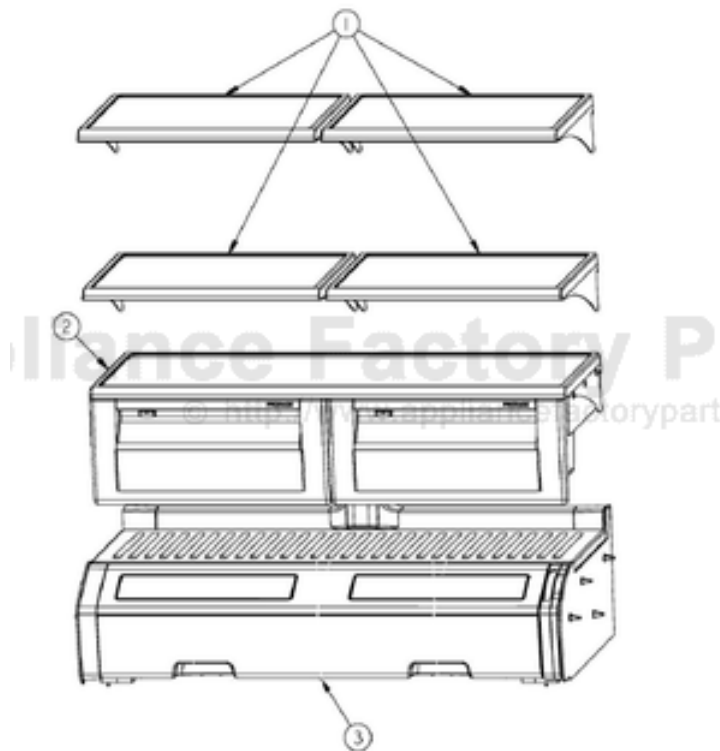

[Find Your VIKING Refrigerator Parts - Select From 341 Models](#)

----- Manual continues below -----