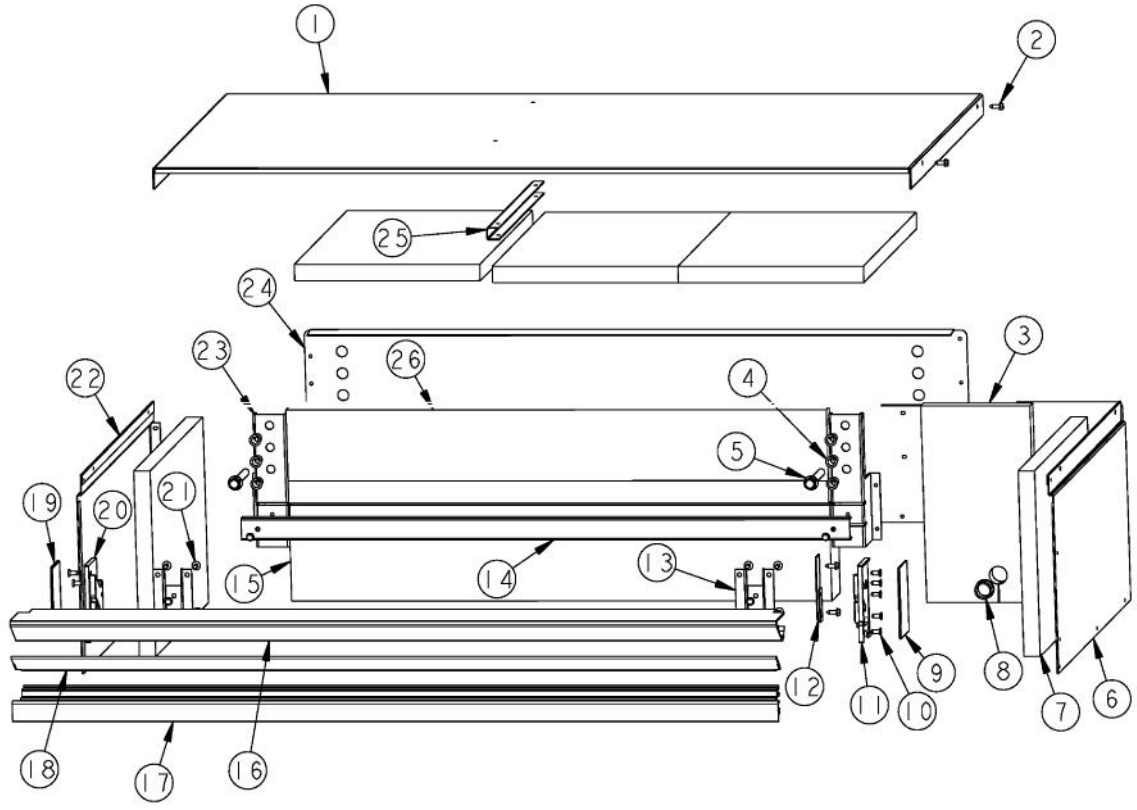

Ref #	Part Number	Qty.	Description
1	K2099931		MC TOP 36
2	PD020194		SCREW-SM
3	PB970171		MC INSULATION - BACK SIDE
4	PD040157		BEARING SLEEVE
5	PD020233		SCR LAG 5/16-9 GX 5/16X7/16 WAF IHXW 3 S ZN
6	K2099459		MC SIDE R
7	PB070355		INSULATION MC COVER
8	A4554806		BUSHING-SNAP VA4554806
9	PM910072		COVER - END CAP 12119802
10	M0215318		SCREW-SM
11	PM910348		ENP CAP GRILLE R
12	K2099470		BRACKET GRILLE SUPPORT R (RIGHT HINGE)
	K2099471		BRACKET GRILLE SUPPORT L (LEFT HINGE)
13	PK050004		BRACKET GRILLE
14	K20915902		CROSSMEMBER PSM 36
15	PB070359		INSULATION MC COVER
16	PM910418		GRILLE LOUVER UPPER AF AR 36 DES FOL
17	PM010581		GRILLE LOWER 36 BM RH (RIGHT HINGE) LOWER LOUVER (LEFT HINGE)
18	PM910429		GRILLE LOUVER MID AF AR 36 DES FOL
19	PM910071		COVER - END CAP 12119801
20	PM910349		END CAP GRILLE L
21	M0224128		SCREW-SM
22	K2099460		MC SIDE L
23	K20915675		BRACKET PSM
24	K2099993		MC BACK
25	K2099455		SUPPORT MC Z
26	PB070358		INSULATION MC COVER