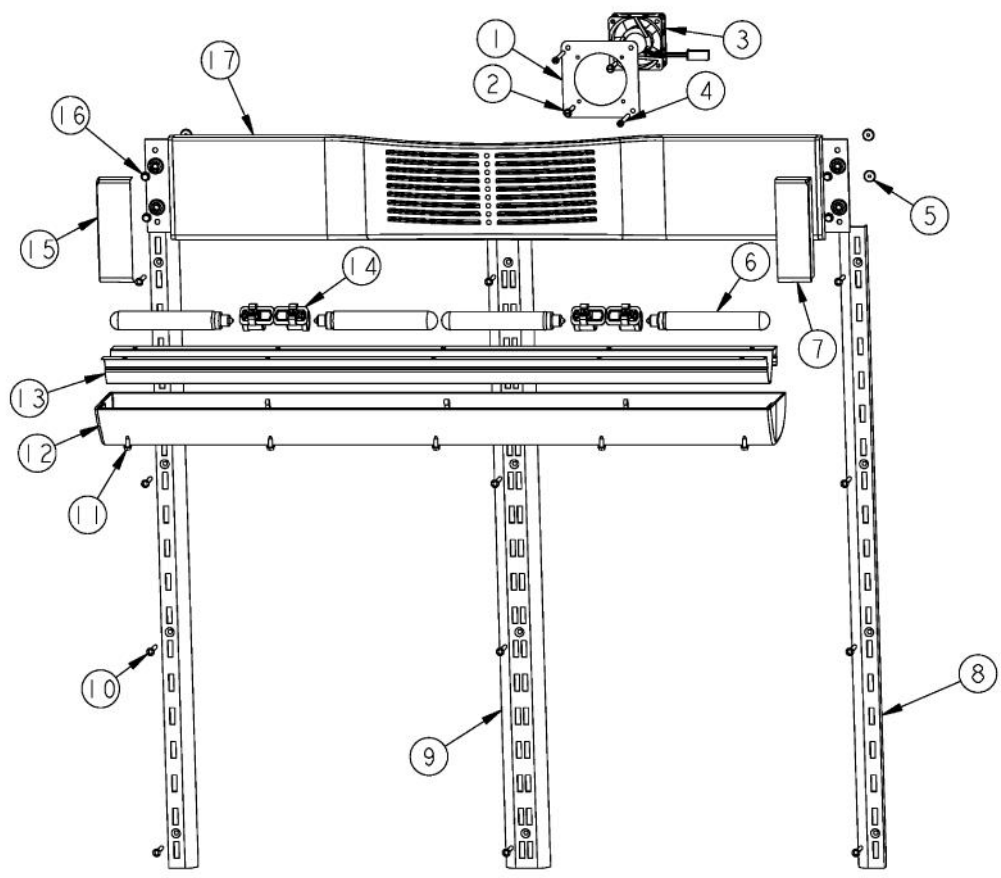

----- Manual continues below -----

Ref #	Part Number	Qty.	Description
1	PM910351		SHELF ASM GLASS BM 36 FF
2	PRODUCE DRAWER		FOR BREAKDOWN SEE PAGE 002
3	ConvertibleMeatSa.		FOR BREAKDOWN SEE PAGE 003

Ref #	Part Number	Qty.	Description
1	PM010530		SHELF ASM GLASS 36 AR 36 BM
2	PD020032		SRW-8(A)X3/8PH.WFR HD 7/16DIAXNICL
3	PK930290		SUPPORT SLIDE R
4	12046701		CRISPER RAIL WELD
5	PK030439		GLIDE CENTER SUPPORT
6	PM910343		RAIL DRAWER R
7	PK930277		DRAWER PRODUCE ASM AR/BM 36
8	PD920162		SCR 8-16 PLASTITE PNP 1/4 S
9	PM910342		RAIL DRAWER L
10	PK930291		SUPPORT SLIDE L
11	PD920161		SCR 8-16 PLASTITE PNP 3/8 S
12	PM910388		SLIDE DRAWER (R & L)

Ref #	Part Number	Qty.	Description
1	PK930286		SHELF MEATSAVOR AR/BM 36
2	PK930388		DUCT, MEATSAVOR REAR BM 36
3	M0581001		GROMMET-SCREW
4	PD020195		SCR 8-18 X 5/8
5	PK930169		DUCT MEAT SAVOR SXS 42/48 R
6	M0211021		SCREW-SM
7	PK930172		COVER CONTROL MEAT SAVOR
8	PK930168		DIAL CONTROL MEAT SAVOR
9	PK930283		DUCT MEATSAVOR SPACER
10	PM910334		ROLLER TENSION
11	PM910287		SLIDE MEAT SAVOR R
12	PK930173		SUPPORT SLIDE MEAT SAVOR SXS 42/48 R
13	PD920162		SCR 8-16 PLASTITE PNP 1/4 S
14	PK930175		SUPPORT DRAWER MEAT SAVOR SXS 42/48 R
15	PK930278		DRAWER MEAT SAVOR AR BM 36
16	PK930176		SUPPORT DRAWER MEAT SAVOR 42/48 L
17	PK930174		SUPPORT SLIDE MEAT SAVOR SXS 42/48 L
18	PM910288		SLIDE MEAT SAVOR L
19	PK930284		DUCT MEATSAVOR LEFT
20	V12223207		SUB TO 000368-000 - DELI LID ASSY 36 BM