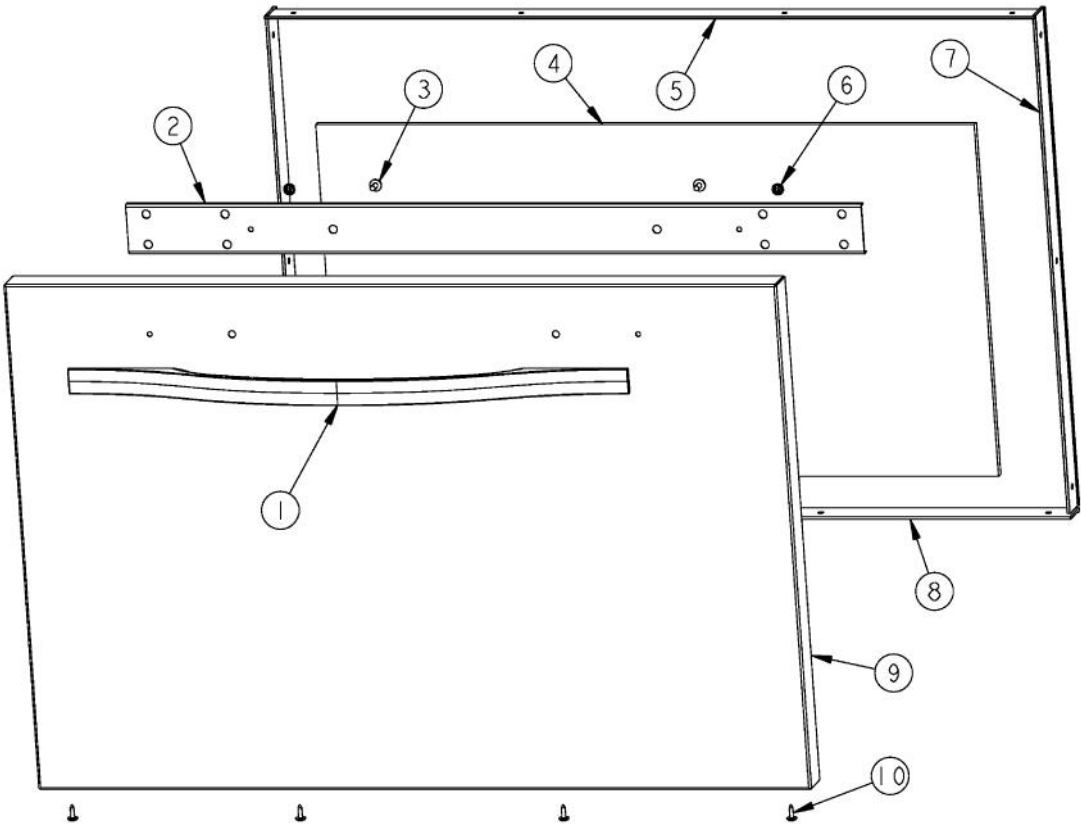

Ref #	Part Number	Qty.	Description
1	PC080025		OUTER MEMBER, SLIDE BM 36 (LH)
2	PC080026		MIDDLE MEMBER, SLIDE BM 36 (LH)
3	PC080027		INNER MEMBER, SLIDE BM 36 (LH)
4	M0274067		WASHER-NYLON
5	PM010622		FRAME BASKET ASM 36 BM
6	M0253916		SCREW-TF
7	003995-000		DIVIDER, BOT BASKET
8	M0238731		SCREW-SM
9	PC080030		INNER MEMBER, SLIDE BM 36 (RH)
10	001091-000		NO.8-32X1/4 FLAT PHIL HD TAPTITE
11	PC080029		MIDDLE MEMBER, SLIDE BM 36 (RH)
12	PC080028		OUTER MEMBER, SLIDE BM 36 (RH)
13	PD920174		10-32 TORX HEAD SCREW
14	PM910172		BASKET BOTTOM 36 BM FZ
15	PB070325		DOOR GASKET (BEFORE 06-10-08)
15	005450-000		GASKET,ASM,36,BM FZ (ON OR AFTER 06-10-08)
16	G50916475		DOOR FOAM AND GASKET ASSY 36 BM FZ (INCLUDES GASKET)