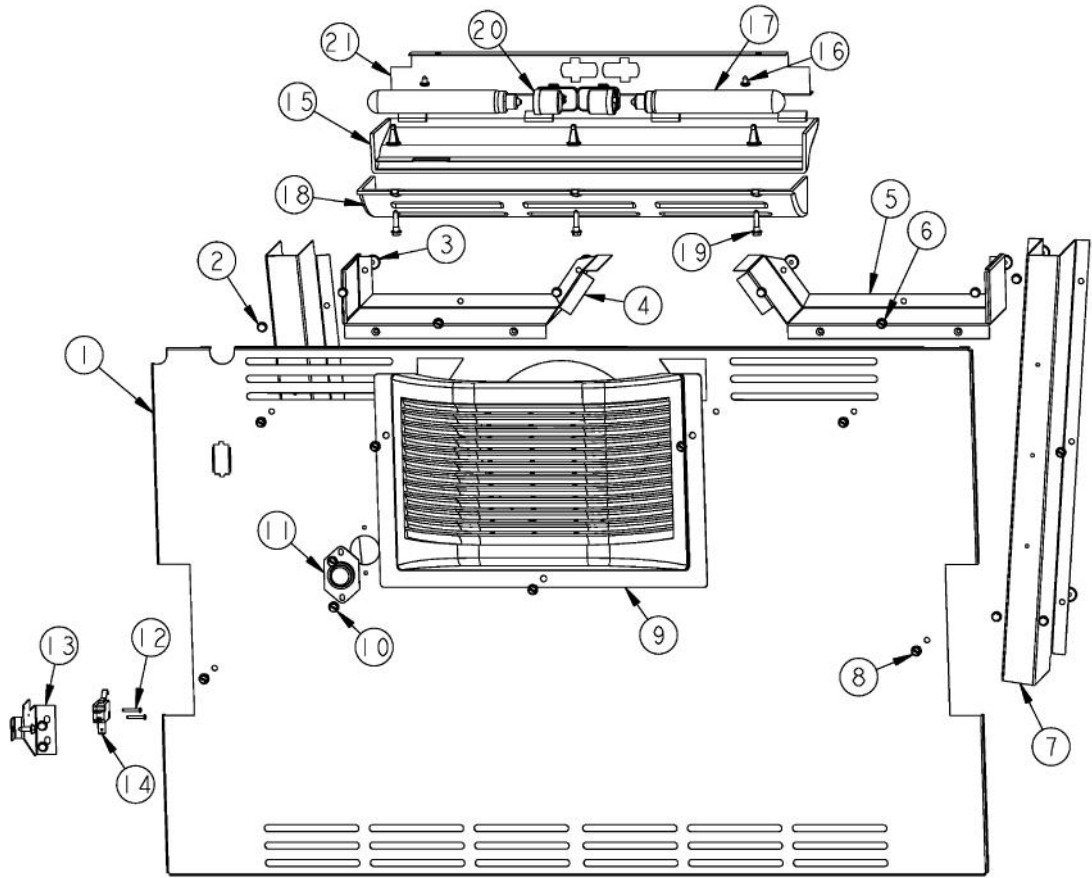

Ref #	Part Number	Qty.	Description
1	000247-000		COVER, EVAP, BM
2	PD020194		SCREW-SM
3	M0581001		GROMMET-SCREW
4	K2097168		BRKT DIVIDER L
5	K2097169		BRKT DIVIDER R
6	M0232929		SCREW-SE
7	K2097172		RETURN AIR CHANNEL
8	M0211018		SCREW-SM
9	12063301		FREEZER FAN COVER
10	M0211014		SCREW-SM
11	C8983701		THERMISTOR
12	M0213105		SCREW-SM
13	K2098398		36 BM SWITCH MOUNTING BRKT
14	003471-000		SWITCH SNAP-ACTION BM 36
15	12074501		COVER-FZ LIGHT
16	M0223729		SCREW-SM
17	A3079001		LAMP - 40W
18	PK930253		LENS LIGHT BM 36 FZ
19	M0238846		SCREW-SHLDR
20	PE950125		LIGHT SOCKET
21	L2098313		BRACKET, LT, 36 BTM, FZ