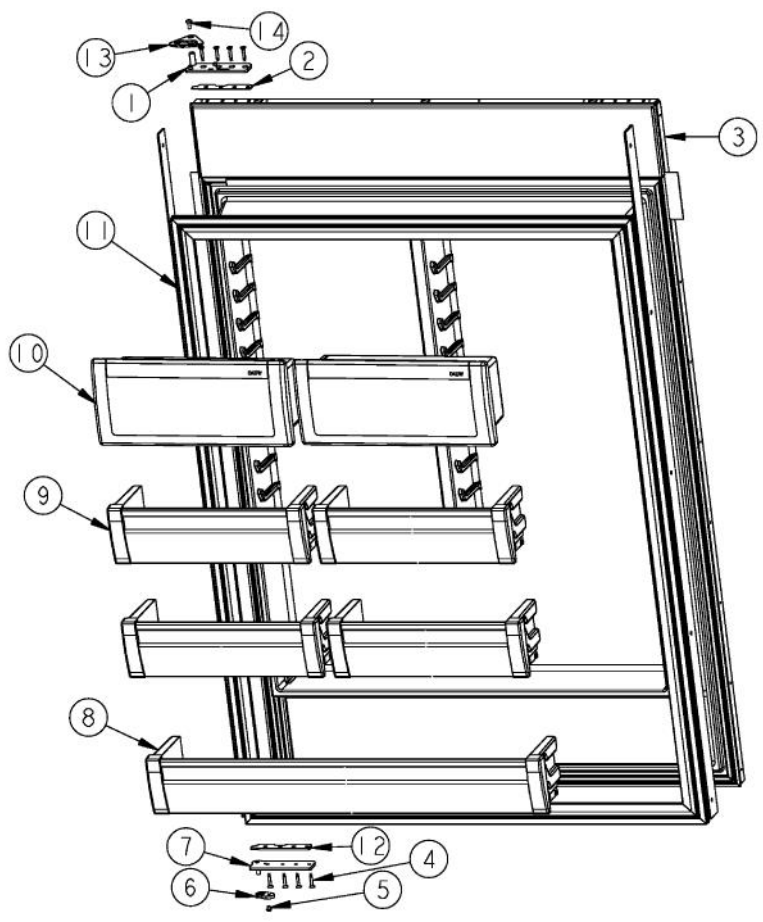

Ref #	Part Number	Qty.	Description
1	PC020280	1	PIVOT PL ASM RH UP PRO/DES
1	042382-000	1	RH, BM 4 HOLE PIVOT PLATE KIT (MANUFACTURED BETWEEN 4/10/2006 THRU 8/10/12)
1	PC020281	1	PIVOT PL ASM LH UP PRO/DES
1	042381-000	1	LH, BM 4 HOLE PIVOT PLATE KIT (MANUFACTURED BETWEEN 4/10/2006 THRU 8/10/12)
2	PD040162		SPACER-DOOR HINGE
	042381-000	1	LH, BM 4 HOLE PIVOT PLATE KIT (MANUFACTURED BETWEEN 4/10/2006 THRU 8/10/12)
3	G32915034		DOOR ASM 36BM FF (INCLUDES GASKET)
4	PD920174		10-32 TORX HEAD SCREW
5	PD020187		SCR 8-32 MCH HXWS 1/4 S ZN
6	PC020296		CAM DOOR CLOSURE TOP BLACK
7	PC020282		PIVOT PL ASM RH LW PRO/DES
	PC020283		PIVOT PL ASM LH LW PRO/DES
8	G5099297		DOOR BIN ASM FF 36 BM AND AR FULL
9	G5099298		DOOR BIN ASM FF 36 BM AND AR HALF
10	V12097404		DAIRY MODULE ASM
11	PB070326	1	DOOR GASKET (BEFORE 06-10-08)
11	005449-000	1	GASKET, ASM, 36, FF (ON OR AFTER 06-10-08)
12	001617-000		SPACER,NYL,PIVOT PLATE
13	PC020269		DOOR STOP 36 BM
14	PD020234		SCREW THP 10-32 X .500 SS BO