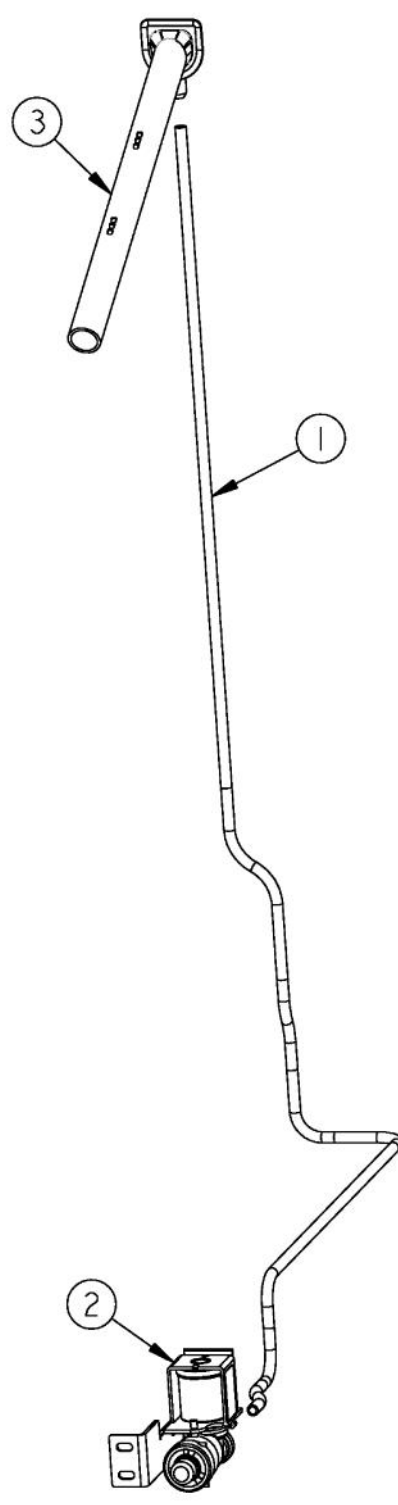

Ref #	Part Number	Qty.	Description
1	PB020305		PLASTIC TUBING-IM WATERLINE BM
2	PA970012		SINGLE WATER VALVE
3	10463202		FILL TUBE ASSEMBLY