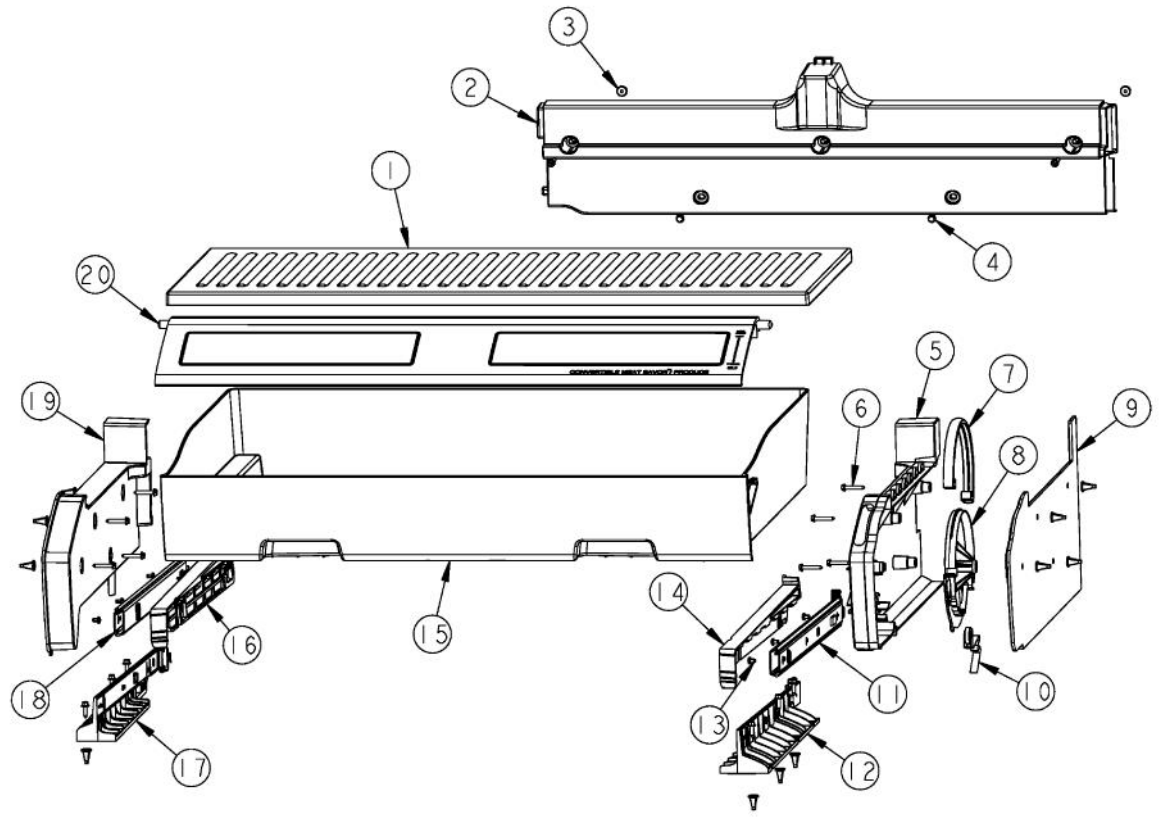

----- Manual continues below -----

Ref #	Part Number	Qty.	Description
1	PM910351		SHELF ASM GLASS BM 36 FF
2	PRODUCE DRAWER		FOR BREAKDOWN SEE PAGE 002
3	ConvertibleMeatSa.		FOR BREAKDOWN SEE PAGE 003

Ref #	Part Number	Qty.	Description
1	PM010530		SHELF ASM GLASS 36 AR 36 BM
2	PD020032		SRW-8(A)X3/8PH.WFR HD 7/16DIAXNICL
3	PK930290		SUPPORT SLIDE R
4	12046701		CRISPER RAIL WELD
5	PK030439		GLIDE CENTER SUPPORT
6	PM910343		RAIL DRAWER R
7	PK930277		DRAWER PRODUCE ASM AR/BM 36
8	PD920162		SCR 8-16 PLASTITE PNP 1/4 S
9	PM910342		RAIL DRAWER L
10	PK930291		SUPPORT SLIDE L
11	PD920161		SCR 8-16 PLASTITE PNP 3/8 S
12	PM910388		SLIDE DRAWER (R & L)

Ref #	Part Number	Qty.	Description
1	PK930286		SHELF MEATSAVOR AR/BM 36
2	PK930388		DUCT, MEATSAVOR REAR BM 36
3	M0581001		GROMMET-SCREW
4	PD020195		SCR 8-18 X 5/8
5	PK930169		DUCT MEAT SAVOR SXS 42/48 R
6	M0211021		SCREW-SM
7	PK930172		COVER CONTROL MEAT SAVOR
8	PK930168		DIAL CONTROL MEAT SAVOR
9	PK930283		DUCT MEATSAVOR SPACER
10	PM910334		ROLLER TENSION
11	PM910287		SLIDE MEAT SAVOR R
12	PK930173		SUPPORT SLIDE MEAT SAVOR SXS 42/48 R
13	PD920162		SCR 8-16 PLASTITE PNP 1/4 S
14	PK930175		SUPPORT DRAWER MEAT SAVOR SXS 42/48 R
15	PK930278		DRAWER MEAT SAVOR AR BM 36
16	PK930176		SUPPORT DRAWER MEAT SAVOR 42/48 L
17	PK930174		SUPPORT SLIDE MEAT SAVOR SXS 42/48 L
18	PM910288		SLIDE MEAT SAVOR L
19	PK930284		DUCT MEATSAVOR LEFT
20	V12223207		SUB TO 000368-000 - DELI LID ASSY 36 BM