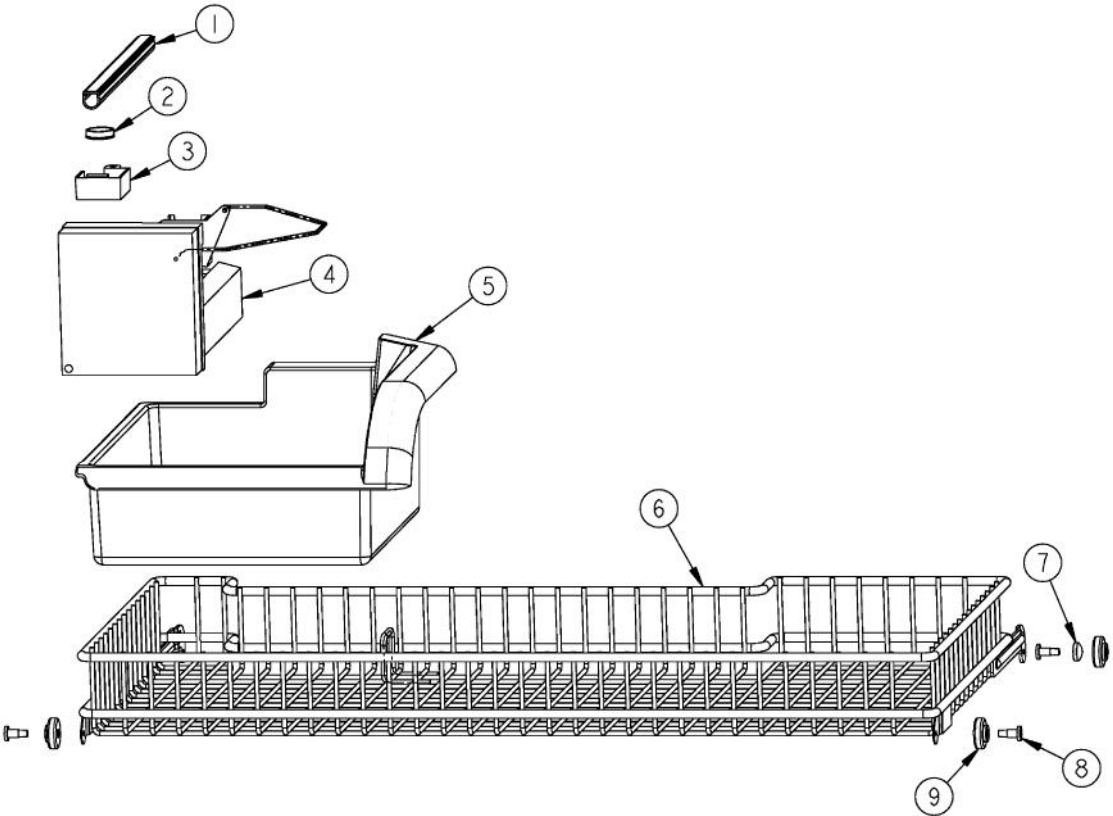

Ref #	Part Number	Qty.	Description
1	10253003		WIRING COVER
2	A4554818		BUSHING-SNAP VA4554818
3	12106101		COVER-WIRING V12106101
4	G50911850		ICE MAKER ASSY, BM
5	PK930056		PAN ICE
6	PM010630		TOP BASKET
7	PD020270		CAP, SCREW
8	PD020189		SHSCR 12/28 AB SKT .641
9	12088001		ROLLER-UP BSKT V12088001