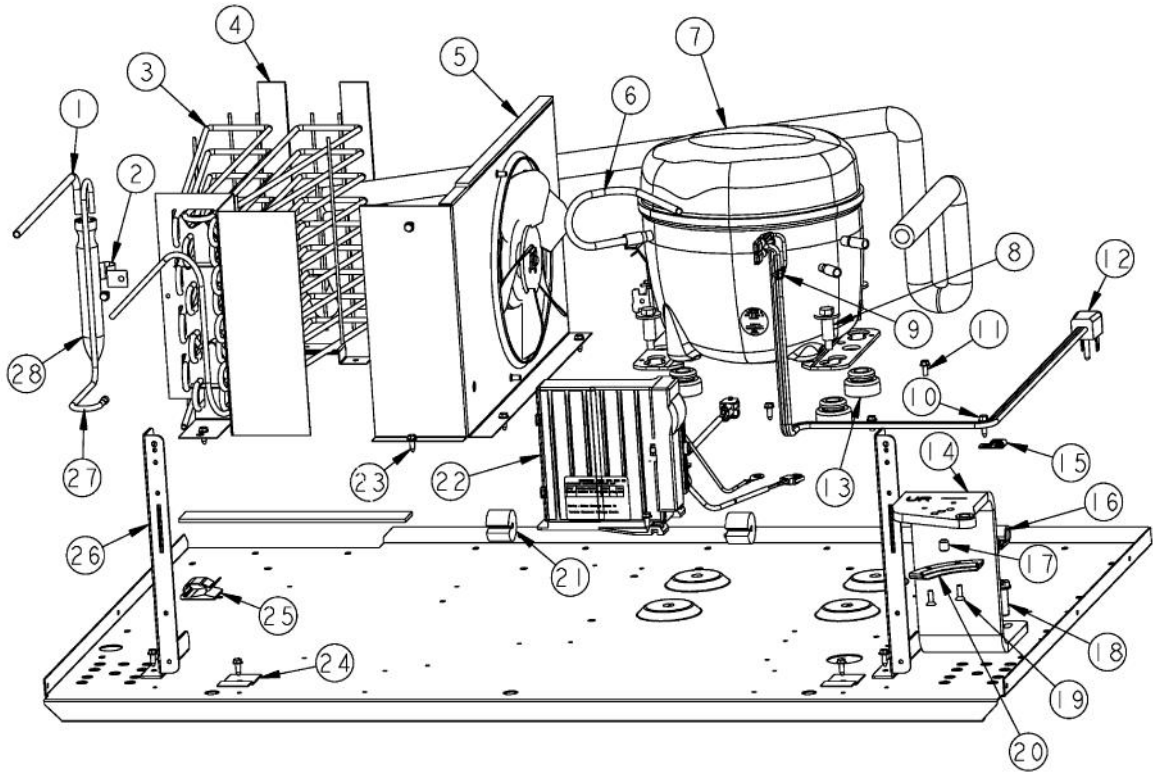

Ref #	Part Number	Qty.	Description
1	F2097740		TUBE PROCESS
2	10547001		CLIP-DRIER V10547001
3	PB920171		CONDENSER ASM
4	A3189370		GASKET-FOAM VA3189370
5	G5096494		COND. FAN ASSY
6	F2096507		TUBE-PROCESS GRN
7	G5097976		COMPRESSOR ASSEMBLY (363 AND 483)
8	M0221523		SCREW - SHLDR
9	M0211014		SCREW-SM
10	PD020195		SCR 8-18 X 5/8
11	PD020010		10 X 3/8 GREEN GROUNDING SCREW
12	10916507		TUBE-PROCESS GRN
13	10835901		GROMMET RUBBER V10835901
14	PC020238		COBRA HINGE ASM 36 BM UR
	PC020256		PLATE HINGE ASM 36 BM UL
15	002573-000		CLAMP CORD
16	PD030118		SCREW - SHLDR
17	PC020242		SCR HEX SCKT SET .3125-18 CUP PT .375 LG
18	000570-000		HEX SCREW
19	PD020226		SCREW FHP 8-32 X .500 SS BO
20	PK030477		RETAINER DOOR PIVOT
21	10699601		DAMPER-TUBING .8
22	PE070849		INVERTER
23	PD020194		SCREW-SM
24	K2096943		PANEL BRACKET
25	M0104102		CLIP-CORD RED
26	K20912569		BRACKET GRILLE SUPPORT
27	F2096669		TUBE-DRIER COND
28	PM010616		DRIER, SVRC