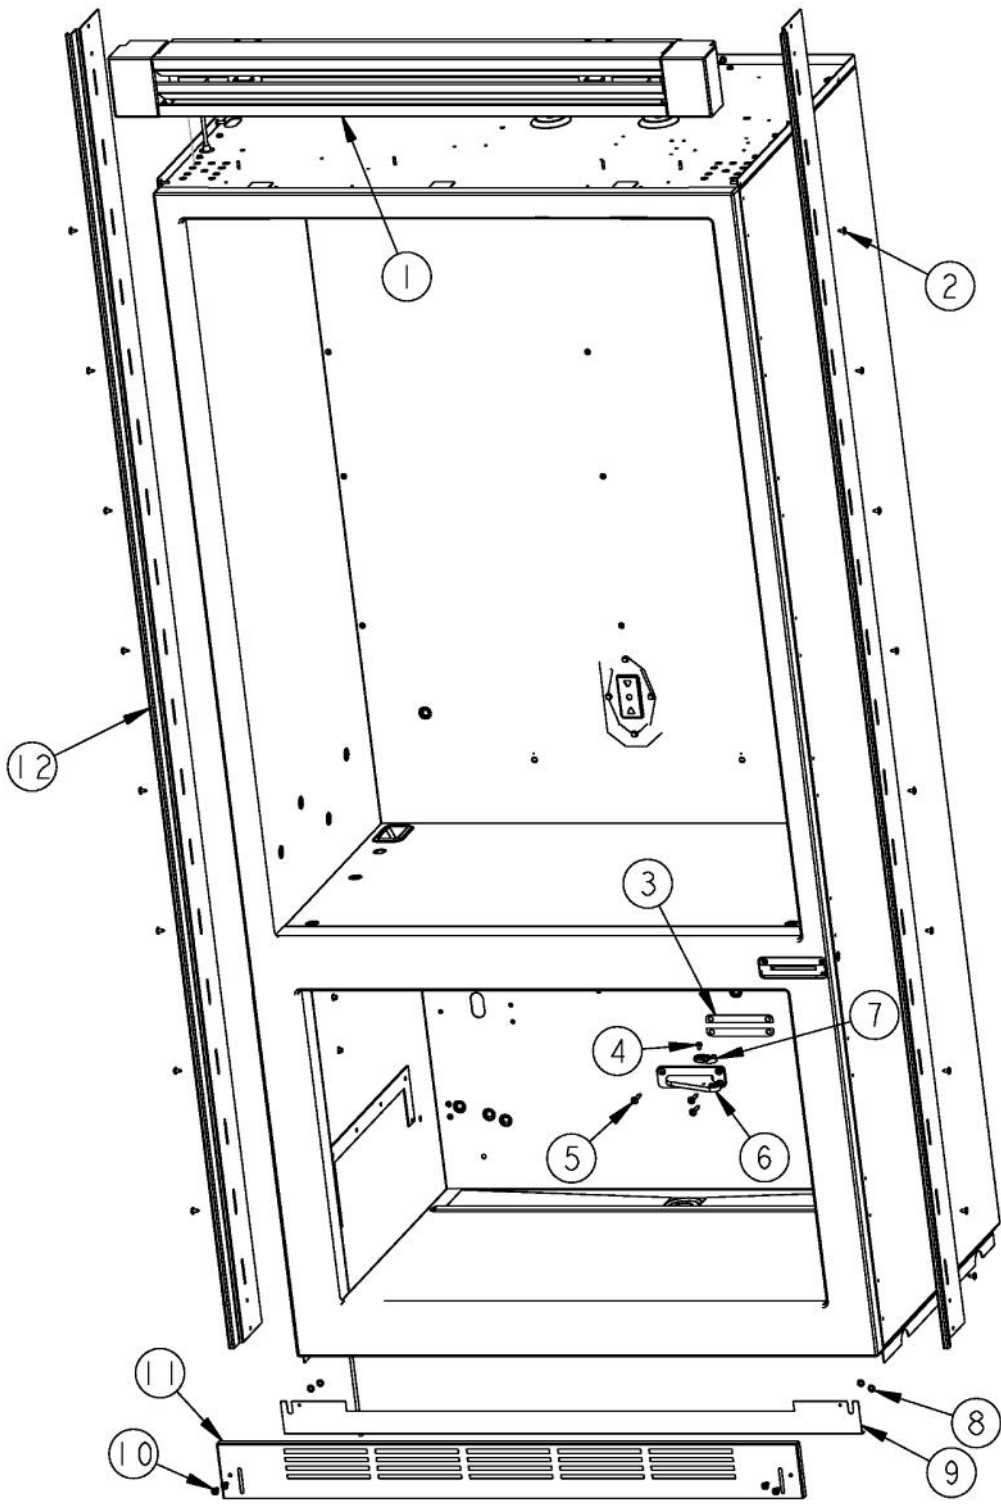

Ref #	Part Number	Qty.	Description
1	G32913045		GRILLE ASM BM 36 DES R (FOR BREAKDOWN SEE PAGE 014)
	G32913046		GRILLE ASM BM 36 DES L (FOR BREAKDOWN SEE PAGE 014)
2	M0210417		SCREW, SS SM
3	K10911852		SHIM-CENTER HINGE
4	PD020187		SCR 8-32 MCH HXWS 1/4 S ZN
5	PD920174		10-32 TORX HEAD SCREW
6	PC020250		HINGE ASM, LOWER, BM, RH (PRO/DES)
	PC020281		PIVOT PL ASM LH UP PRO/DES
7	PC020228		CAM DOOR CLOSURE BOTTOM BLACK
8	40370P01		NYLON FLAT WASHER V40370P01
9	000147-002		KICKPLATE, LWR
10	M0210443		SCREW-E SM
11	C9099972BK		TOE GRILLE-VENTED BM 36
NI	G50915600		GRILLE TOE ASM BM 36 (INCLUDES ITEMS 8 - 11)
12	PK920066		SIDE TRIM