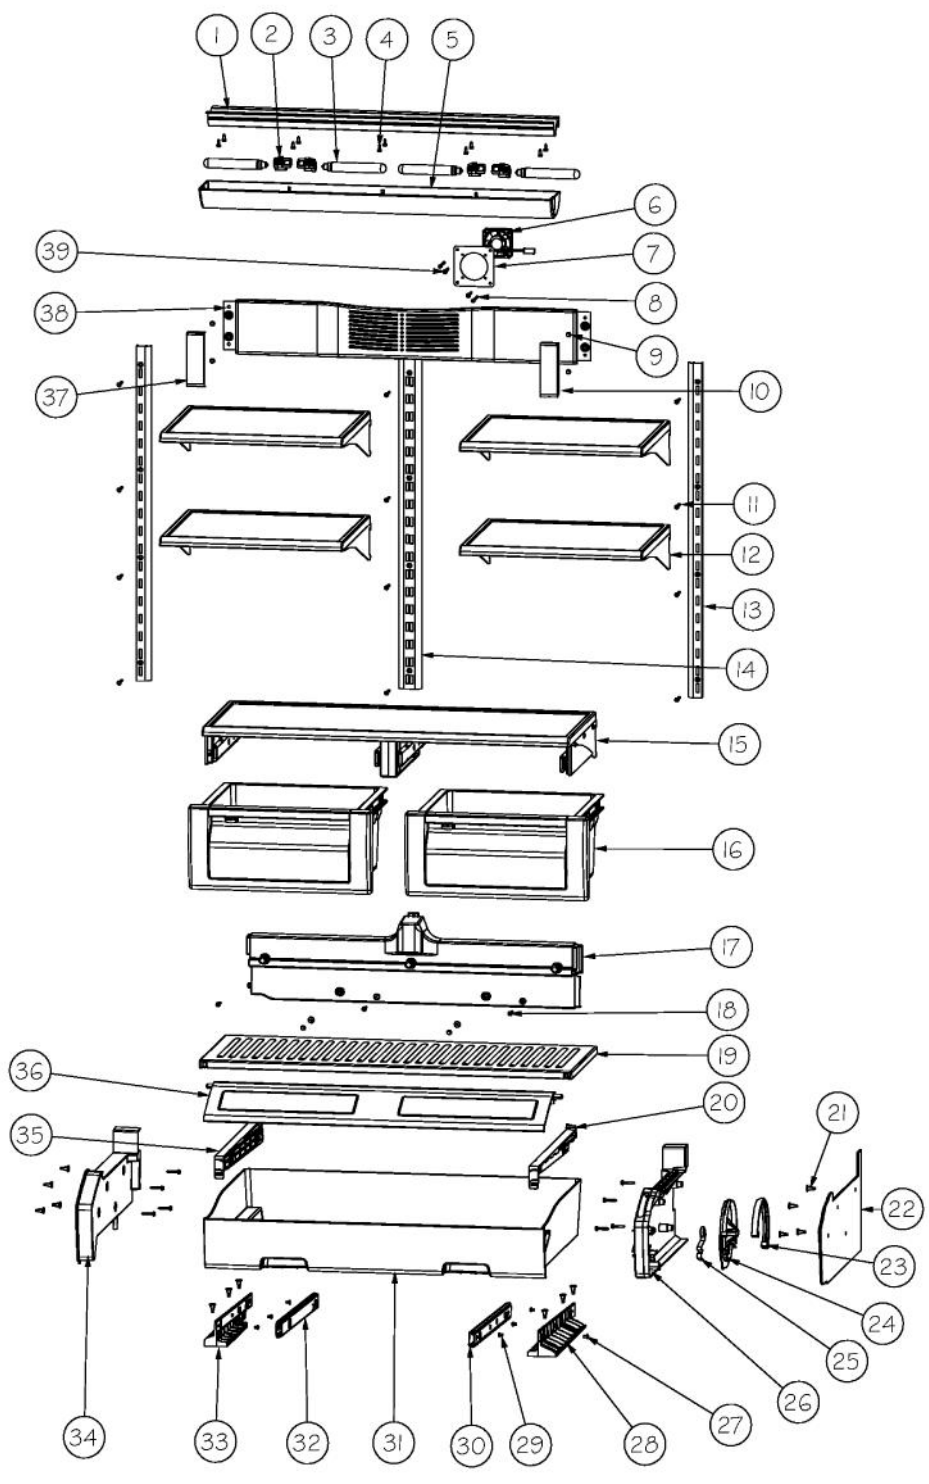

----- Manual continues below -----

Ref #	Part Number	Qty.	Description
1	L20910705	1	BRACKET LIGHT AR 36
2	PE950125	4	LIGHT SOCKET
3	A3079001	4	LAMP - 40W
4	PD020194	12	SCREW-SM
5	PK930267	1	COVER LIGHT ASM AF AR BM 36
6	000732-000	1	FRESH FOOD FAN - 1.2 W
7	K2096475	1	PLATE-FAN MNT 12404701
8	M0221913	2	SCREW-SM
9	PD020195	3	SCR 8-18 X 5/8
10	12070201	1	CAP-R FAN COVER V12070201
11	M0238535	12	SCREW-SM
12	PM910351	4	SHELF ASM GLASS BM 36 FF
13	PK020074	2	LADDER SIDE BTM 36
14	12071501	1	LADDER-CTR CANT V12071501
15	G50911908	1	SHELF & SLIDE ASM AR 36
16	012396-000	2	DRAWER,PRODUCE,ASM AR 36
17	PK930388	1	DUCT, MEATSAVOR REAR BM 36
18	M0211021	11	SCREW-SM
19	PK930286	1	SHELF MEATSAVOR AR/BM 36
20	PK930175	1	SUPPORT DRAWER MEAT SAVOR SXS 42/48 R
21	M0581001	16	GROMMET-SCREW
22	PK930283	1	DUCT MEATSAVOR SPACER
23	PK930172	1	COVER CONTROL MEAT SAVOR
24	PK930168	1	DIAL CONTROL MEAT SAVOR
25	PM910334	1	ROLLER TENSION
26	PK930169	1	DUCT MEAT SAVOR SXS 42/48 R
27	M0224128	1	SCREW-SM
28	PK930173	1	SUPPORT SLIDE MEAT SAVOR SXS 42/48 R
29	PD920162	6	SCR 8-16 PLASTITE PNP 1/4 S
30	PM910287	1	SLIDE MEAT SAVOR R
31	PK930278	1	DRAWER MEAT SAVOR AR BM 36
32	PM910288	1	SLIDE MEAT SAVOR L
33	PK930174	1	SUPPORT SLIDE MEAT SAVOR SXS 42/48 L
34	PK930284	1	DUCT MEATSAVOR LEFT
35	PK930176	1	SUPPORT DRAWER MEAT SAVOR 42/48 L
36	009916-000	1	MEAT SAVOR LID/DOOR AR/BM36
37	12070202	1	CAP-L FAN COVER V12070202
38	12067401	1	FAN COVER
39	PD020188	2	SCR 8-18 BT HXWS 1 1/2
NI	010093-000	1	PLASMA CLUSTER