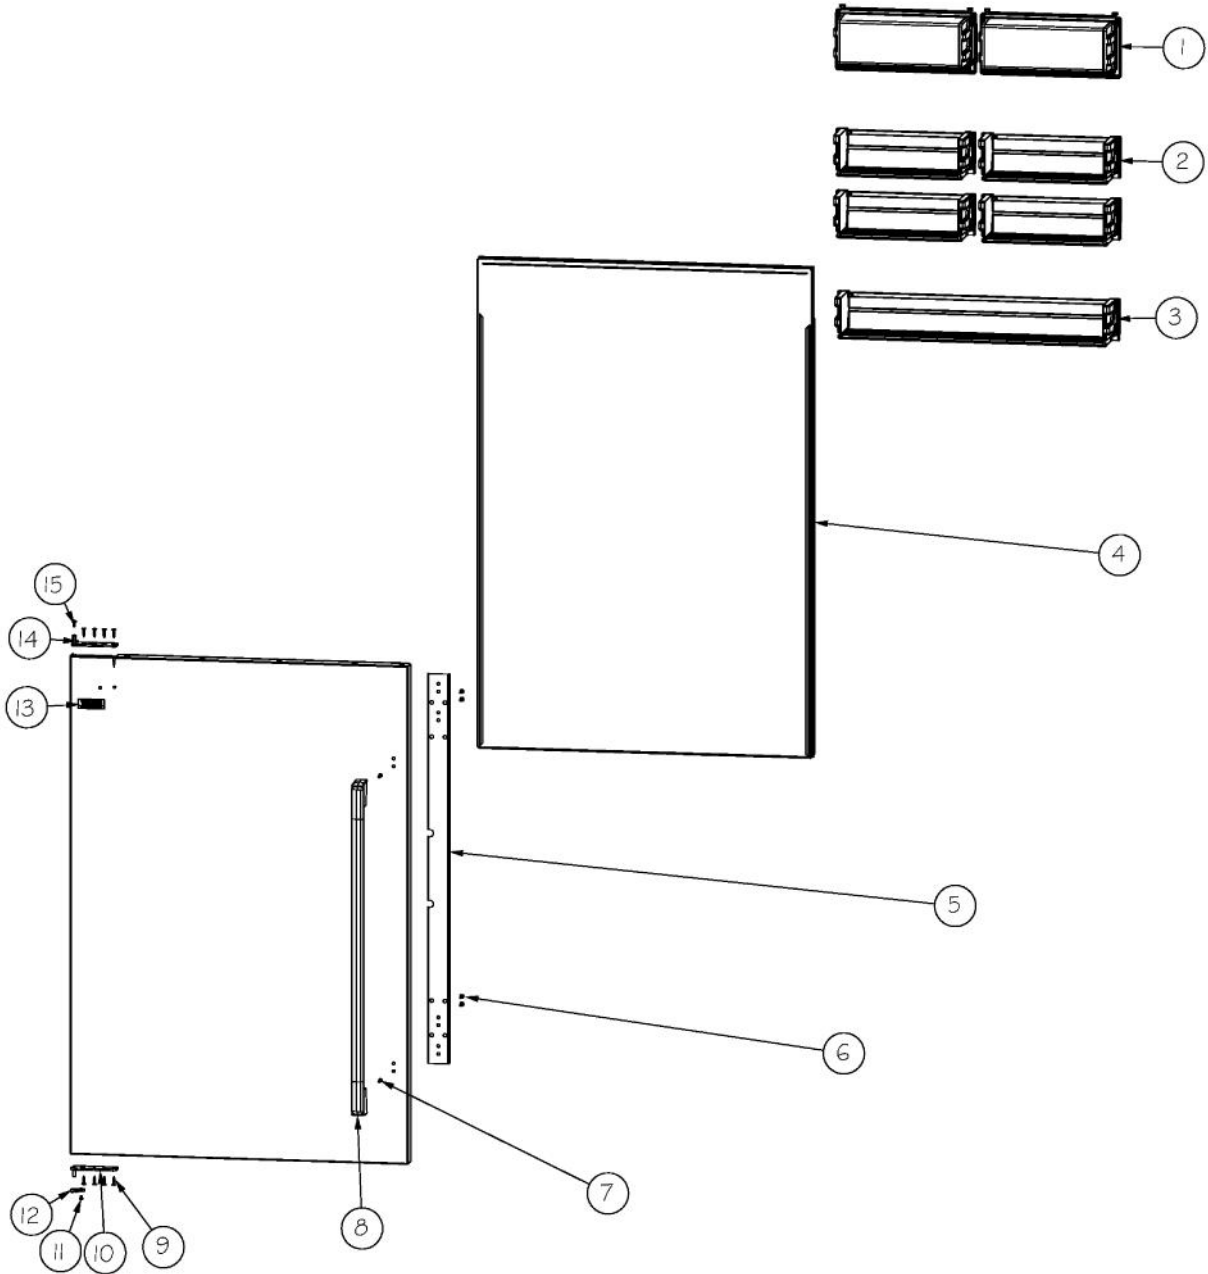

Ref #	Part Number	Qty.	Description
1	K2099933	1	MC BACK 36
2	K2099455	1	SUPPORT MC Z
3	G5099929	1	MC COVER COMPLETE ASM
4	K2099931	1	MC TOP 36
5	PC040010	28	POP RIVET
6	PB970171	1	MC INSULATION - BACK SIDE
7	K2099459	1	MC SIDE R
8	PD020194	10	SCREW-SM
9	A3189370	2	GASKET-FOAM VA3189370
10	A4554806	1	BUSHING-SNAP VA4554806
11	PB070358	1	INSULATION MC COVER
12	K20915902	1	CROSSMEMBER PSM 36
13	PM910071	2	COVER - END CAP 12119801
14	M0215318	12	SCREW-SM
15	PM910348	1	ENP CAP GRILLE R
16	M0224128	8	SCREW-SM
17	PK050004	2	BRACKET GRILLE
18	PM910419	1	GRILLE LOUVER LOWER AF AR 36 L DES FOL
19	PM910429	1	GRILLE LOUVER MID AF AR 36 DES FOL
20	M0230028	1	SCREW-TC
21	PM910084	1	SUPPORT GRILLE 12201201
22	PM910418	1	GRILLE LOUVER UPPER AF AR 36 DES FOL
23	K2099471	1	BRACKET GRILLE SUPPORT L
24	PM910349	1	END CAP GRILLE L
25	PD020233	2	SCR LAG 5/16-9 GX 5/16X7/16 WAF IHXW 3 S ZN
26	PD040157	6	BEARING SLEEVE
27	K20915675	2	BRACKET PSM
28	K2099460	1	MC SIDE L
NI	014631-000	1	GRILLE, ASM, 36 BTM, DES, LH
NI	014627-000	1	GRILLE, ASM, 36 BTM DES, RH