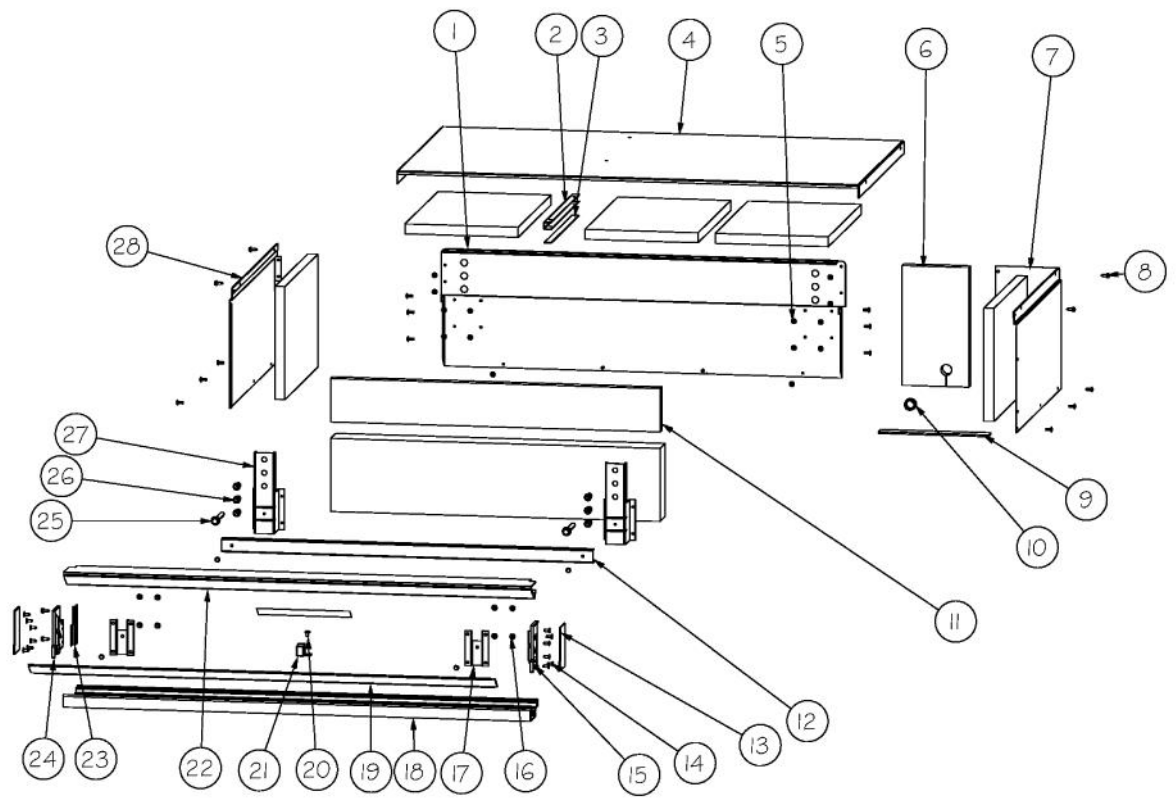

Ref #	Part Number	Qty.	Description
1	PD030146	1	STAND OFF LOCK CLIP
2	F2096549	1	SERPENTINE-DRAIN 12131801
3	PF031267	1	LABEL HEATER PAN
4	PK930348	1	PAN DRAIN
5	PE070707	1	PAN HEATER
6	L20914124	1	TRAY PAN HEATER
7	K20913040	2	BRACKET, CONDENSATE SUPPORT
8	10699601	4	DAMPER-TUBING .8
9	K2098044	1	BRKT GRILLE SUPPORT
10	PM910398	1	LEVELER ASSEMBLY - R
11	A4554817	1	BUSHING-SNAP VA4554817
12	M0104106	3	CLIP-CORD VM0104106
13	K20915952	1	SHIELD BOTTOM DRAIN
14	M0104102	1	CLIP-CORD RED
15	PD020274	1	SCR SLTD HEX WSHR HD 8X1.250 BT
16	004551-000	1	AXIAL FAN
17	PA970012	1	SINGLE WATER VALVE
18	K20913788	1	BRKT VALVE H2O SINGLE
19	M0220417	1	SCREW-TC
20	PM910399	1	LEVELER MODULE L
21	K2098096	1	BRKT GRILLE SUPPORT
22	M0253916	1	SCREW-TF
23	A4554806	1	BUSHING-SNAP VA4554806
24	B20915627	1	BRACKET HORIZ FLOAT SWITCH
25	PE050248	1	FLOAT SWITCH HORIZONTAL