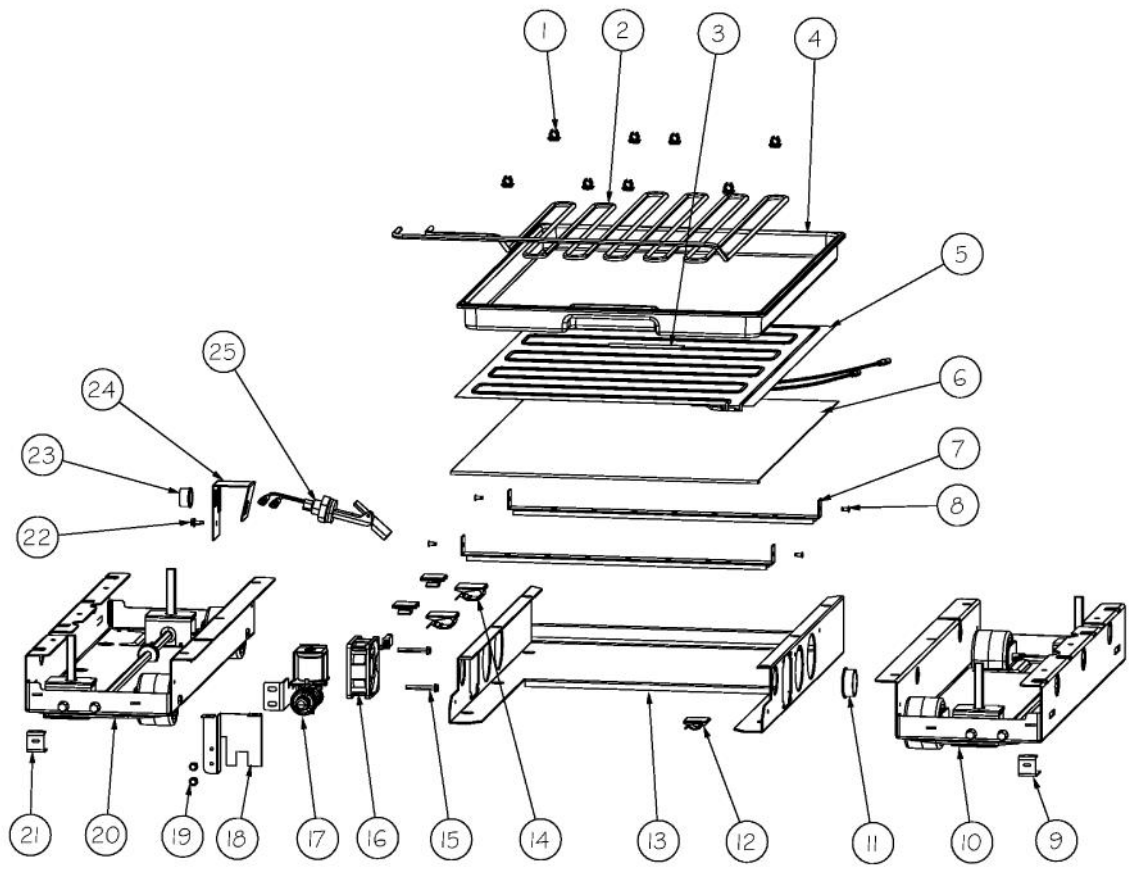

Ref #	Part Number	Qty.	Description
1	PD020193	22	SCR 8-18 X 3/8
2	L21910017	1	BRACKET FAN EVAP
3	PE950153	1	MOTOR EVAP FAN
4	A1017202	1	GROMMET-FAN VA1017202
5	10656101	1	BRKT-MTR UP STEEL V1065601Q
6	12059901	1	FAN-EVAP/5.250 V12059901
7	PM910168	1	SHROUD EVAP FAN BM
8	K2097169	1	BRKT DIVIDER R
9	K2097172	2	RETURN AIR CHANNEL
10	PM910178	1	BOTTOM MOUNT EVAP
11	PJ910030	1	BOTTOM MOUNT EVAP HEATER
12	000247-000	1	COVER, EVAP, BM
13	M0211018	7	SCREW-SM
14	12063301	1	FREEZER FAN COVER
15	C8983701	1	THERMISTOR
16	M0213105	2	SCREW-SM
17	003471-000	1	SWITCH SNAP-ACTION BM 36
18	K2098398	1	36 BM SWITCH MOUNTING BRKT
19	M0211014	2	SCREW-SM
20	12102401	1	GSKT-EVAP FAN SHRD V12102401
21	PD020038	2	SCREW-NO.10 X 3/8 HEX WH.HD.T(F)GREEN
22	K2097168	1	BRKT DIVIDER L
23	031006-000	1	HEAT EXCHANGER ASM BM 36
NI	PB910259	1	THERMOSTAT DEFROST TERMINATOR