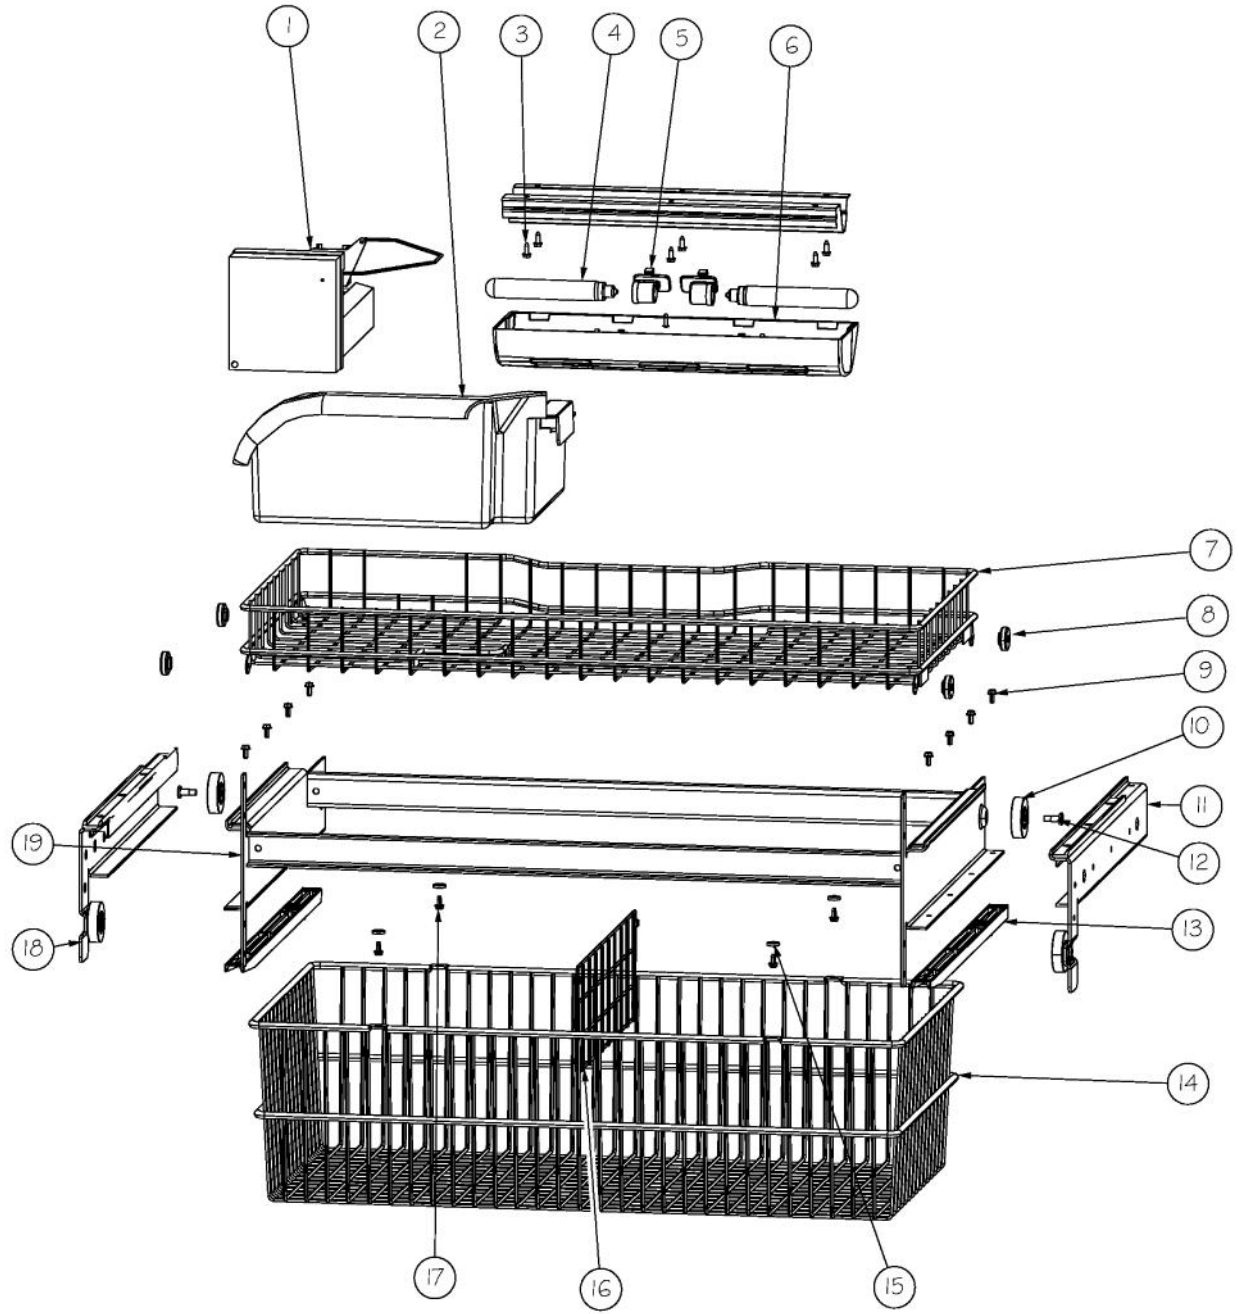

----- Manual continues below -----

Ref #	Part Number	Qty.	Description
1	L20910705	1	BRACKET LIGHT AR 36
2	PE950125	4	LIGHT SOCKET
3	A3079001	4	LAMP - 40W
4	PD020194	12	SCREW-SM
5	PK930267	1	COVER LIGHT ASM AF AR BM 36
6	000732-000	1	FRESH FOOD FAN - 1.2 W
7	K2096475	1	PLATE-FAN MNT 12404701
8	M0221913	2	SCREW-SM
9	PD020195	3	SCR 8-18 X 5/8
10	12070201	1	CAP-R FAN COVER V12070201
11	M0238535	12	SCREW-SM
12	PM910351	4	SHELF ASM GLASS BM 36 FF
13	PK020074	2	LADDER SIDE BTM 36
14	12071501	1	LADDER-CTR CANT V12071501
15	G50911908	1	SHELF & SLIDE ASM AR 36
16	012396-000	2	DRAWER,PRODUCE,ASM AR 36
17	PK930388	1	DUCT, MEATSAVOR REAR BM 36
18	M0211021	11	SCREW-SM
19	PK930286	1	SHELF MEATSAVOR AR/BM 36
20	PK930175	1	SUPPORT DRAWER MEAT SAVOR SXS 42/48 R
21	M0581001	16	GROMMET-SCREW
22	PK930283	1	DUCT MEATSAVOR SPACER
23	PK930172	1	COVER CONTROL MEAT SAVOR
24	PK930168	1	DIAL CONTROL MEAT SAVOR
25	PM910334	1	ROLLER TENSION
26	PK930169	1	DUCT MEAT SAVOR SXS 42/48 R
27	M0224128	1	SCREW-SM
28	PK930173	1	SUPPORT SLIDE MEAT SAVOR SXS 42/48 R
29	PD920162	6	SCR 8-16 PLASTITE PNP 1/4 S
30	PM910287	1	SLIDE MEAT SAVOR R
31	PK930278	1	DRAWER MEAT SAVOR AR BM 36
32	PM910288	1	SLIDE MEAT SAVOR L
33	PK930174	1	SUPPORT SLIDE MEAT SAVOR SXS 42/48 L
34	PK930284	1	DUCT MEATSAVOR LEFT
35	PK930176	1	SUPPORT DRAWER MEAT SAVOR 42/48 L
36	009916-000	1	MEAT SAVOR LID/DOOR AR/BM36
37	12070202	1	CAP-L FAN COVER V12070202
38	12067401	1	FAN COVER
39	PD020188	2	SCR 8-18 BT HXWS 1 1/2
NI	010093-000	1	PLASMA CLUSTER