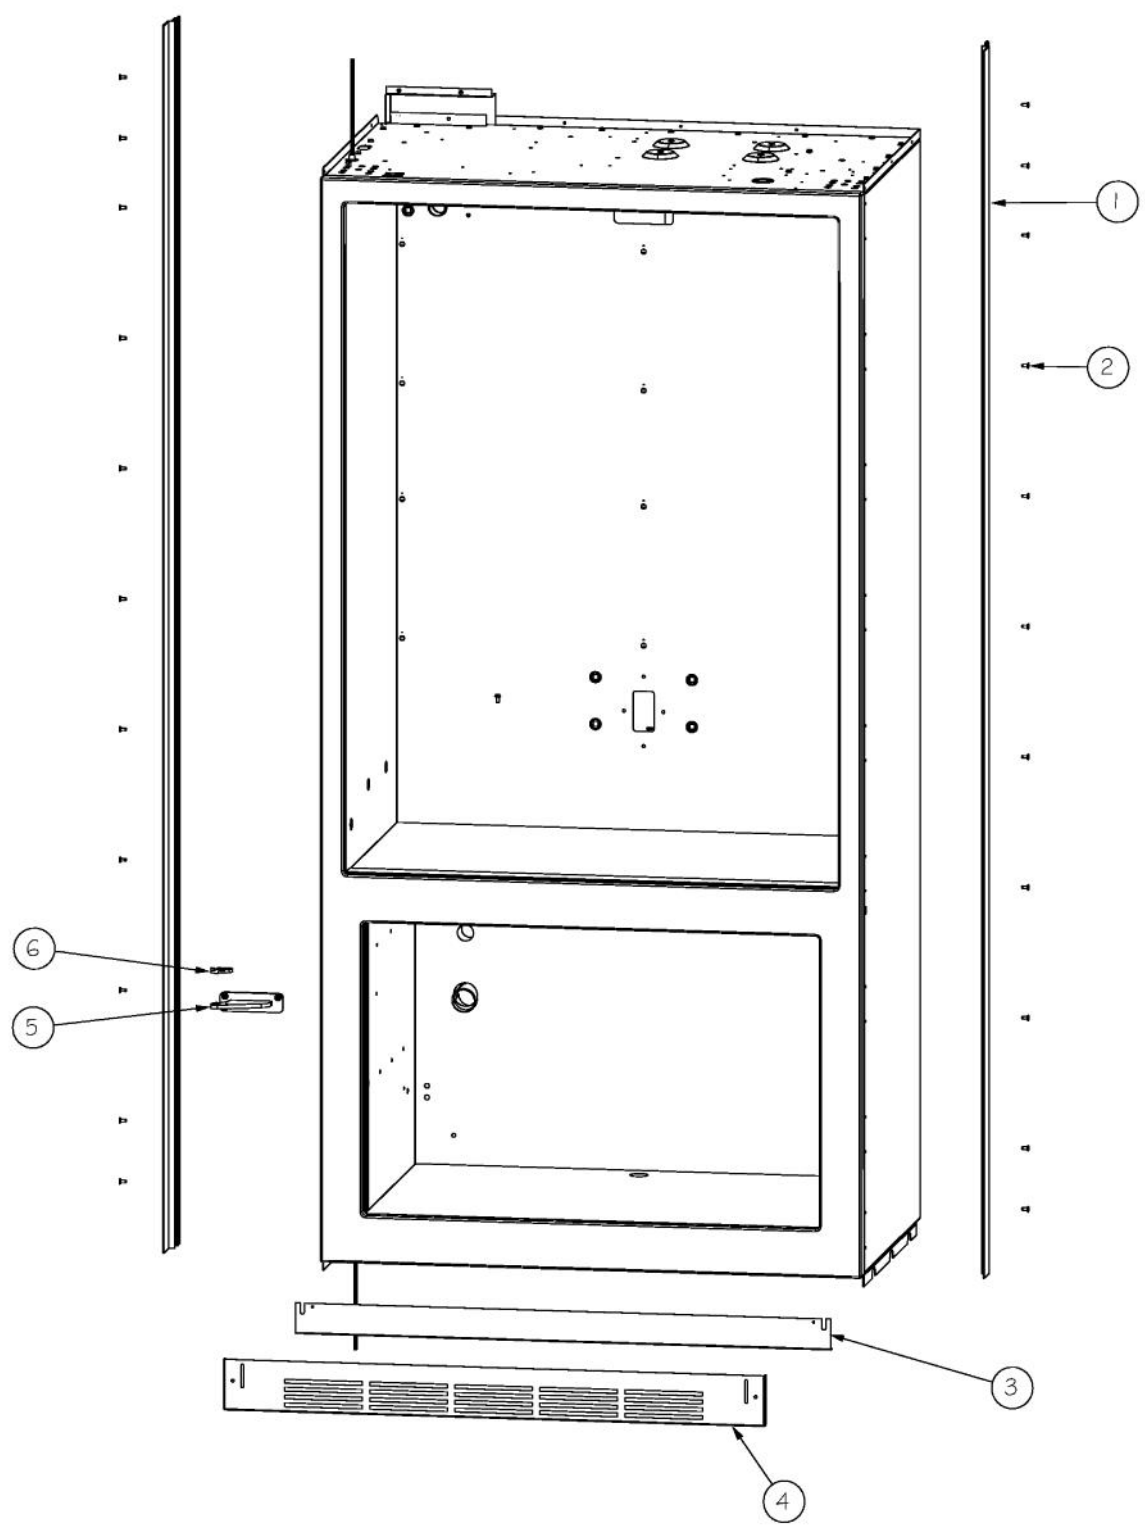

Ref #	Part Number	Qty.	Description
1	PK920066	2	SIDE TRIM
2	M0215318	22	SCREW-SM
3	000147-002	1	KICKPLATE, LWR
4	G50915600	1	GRILLE TOE ASM BM 36
5	PC020249	1	HINGE ASM, LOWER, BM, LH (PRO/DES)
5	PC920170	1	HINGE ASM LOWER BM FO RH
6	PC020228	1	CAM DOOR CLOSURE BOTTOM BLACK