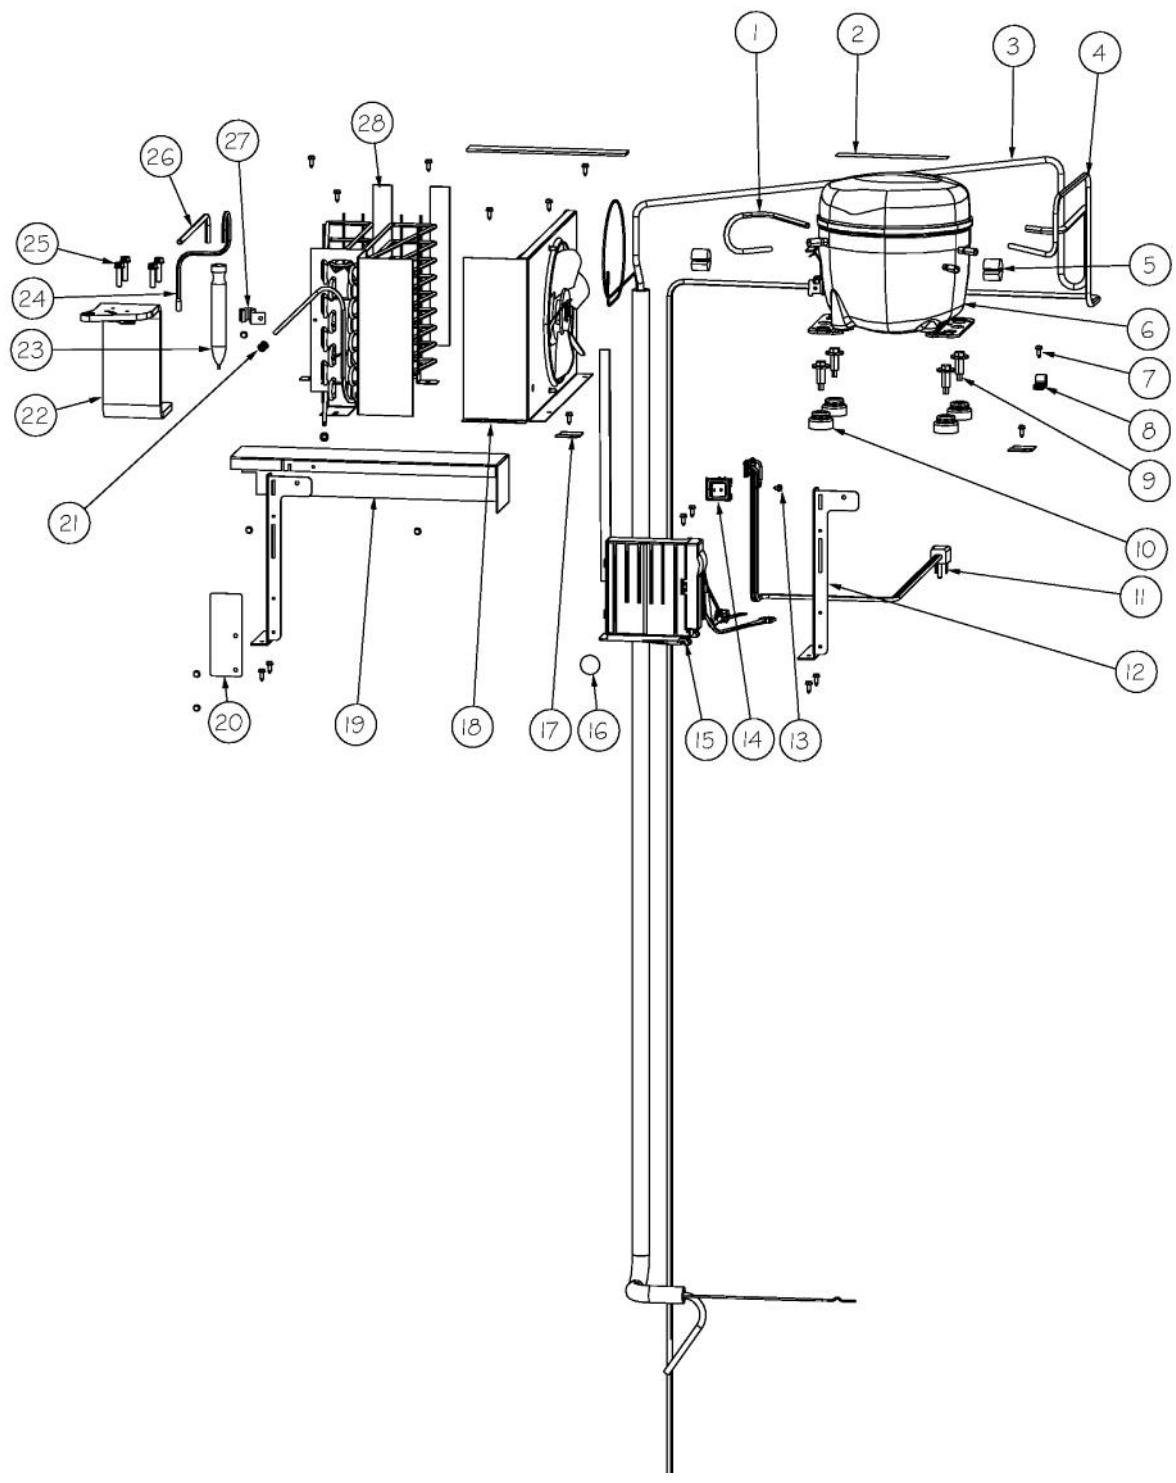

Ref #	Part Number	Qty.	Description
1	F2096507	1	TUBE-PROCESS GRN
2	C8982701	1	LABEL-COMP WARN
3	PB920154	1	HEAT EXCHANGER ASM BM 36
4	F296517	1	DISCHARGE TUBE 12414401
5	10699601	2	DAMPER-TUBING .8
6	PM010619	1	COMPRESSOR VCC
7	PD020194	20	SCREW-SM
8	PD030118	1	SCREW - SHLDR
9	M0221523	4	SCREW - SHLDR
10	10835901	4	GROMMET RUBBER V10835901
11	10916507	1	TUBE-PROCESS GRN
12	K20912569	2	BRACKET GRILLE SUPPORT
13	M0211014	1	SCREW-SM
14	PE950149	1	SWITCH POWER
15	002574-000	1	INVERTER COMPRESSOR
16	PF930682	1	LABEL WARNING INVERTER
17	K2096943	2	PANEL BRACKET
18	G5096494	1	COND. FAN ASSY
19	K20912361	1	DIVERTER AIR HI SIDE 36
20	000975-000	1	SUPPORT, FAN SWITCH
21	007407-000	2	RING,LOK, .187 DIA
22	G50914180	1	TOP HINGE ASM L 36 BM
22	G50914173	1	TOP HINGE ASM R 36 BM
23	030926-000	1	DRIER - HIGH SIDE
24	F2096669	1	TUBE-DRIER COND
25	000570-000	4	HEX SCREW
26	F2097740	1	TUBE PROCESS
27	10547001	1	CLIP-DRIER V10547001
28	A3189370	3	GASKET-FOAM VA3189370