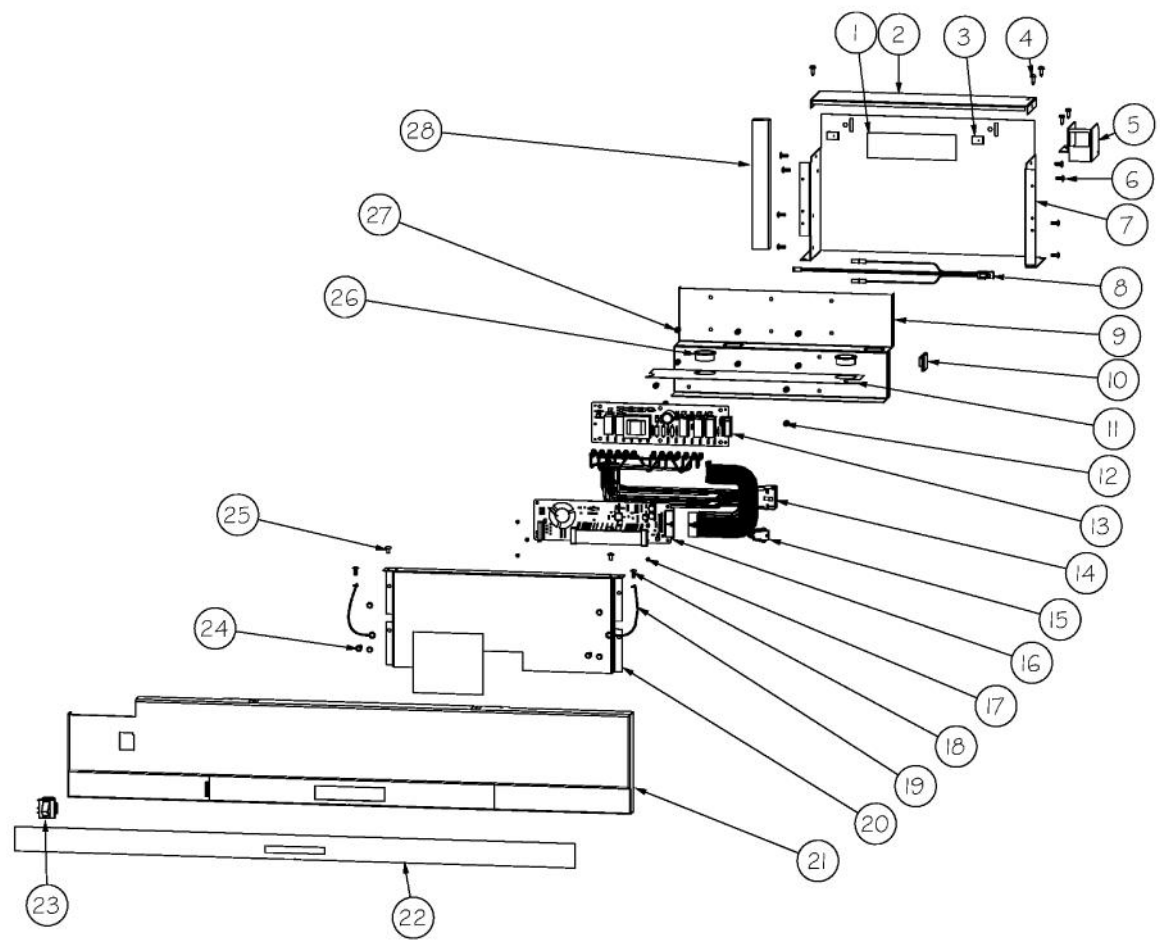

Ref #	Part Number	Qty.	Description
1	PF930487	1	TECH LITERATURE LABEL - 2
2	K20915000	1	CONTROL BOX TOP
3	M0288120	1	NUT-SPEED, VM0288120
4	PD020194	7	SCREW-SM
5	K2098654	1	BRACKET SWITCH POWER
6	PC040010	8	POP RIVET
7	K2099402	1	CONTROL BOX
8	PE970609	1	HARNESS CONTROL BOARD
9	K20910060	1	BRACKET - PC
10	M0104106	1	CLIP-CORD VM0104106
11	005396-000	1	FILM,PROTECTIVE
12	M0585506	4	SUPPORT
13	005319-000	1	POWER CONTROL BOARD ASM
14	PE070785	1	HARNESS HIGH VOLT
15	PE970464	1	HARNESS LOW VOLT
16	PE070728	1	BOARD LOW VOLTAGE
17	PD020013	5	TYPE AB NO.6 X 3/8 PH PAN HD. SMS
18	PC040010	2	POP RIVET
19	12064001	2	SUPP-CONT PANEL
20	K20910061	1	CONTROL BOX FRONT
21	PK030459	1	PANEL CONTROL AR 36 L
22	010491-000	1	OVERLAY SWITCH BTM 36
23	PE950122	1	SWITCH
24	M0238846	1	SCREW-SHLDR
25	M0224128	1	SCREW-SM
26	A4554817	2	BUSHING-SNAP VA4554817
27	M0585504	6	SUPPORT
28	A3030361	1	GASKET, RED