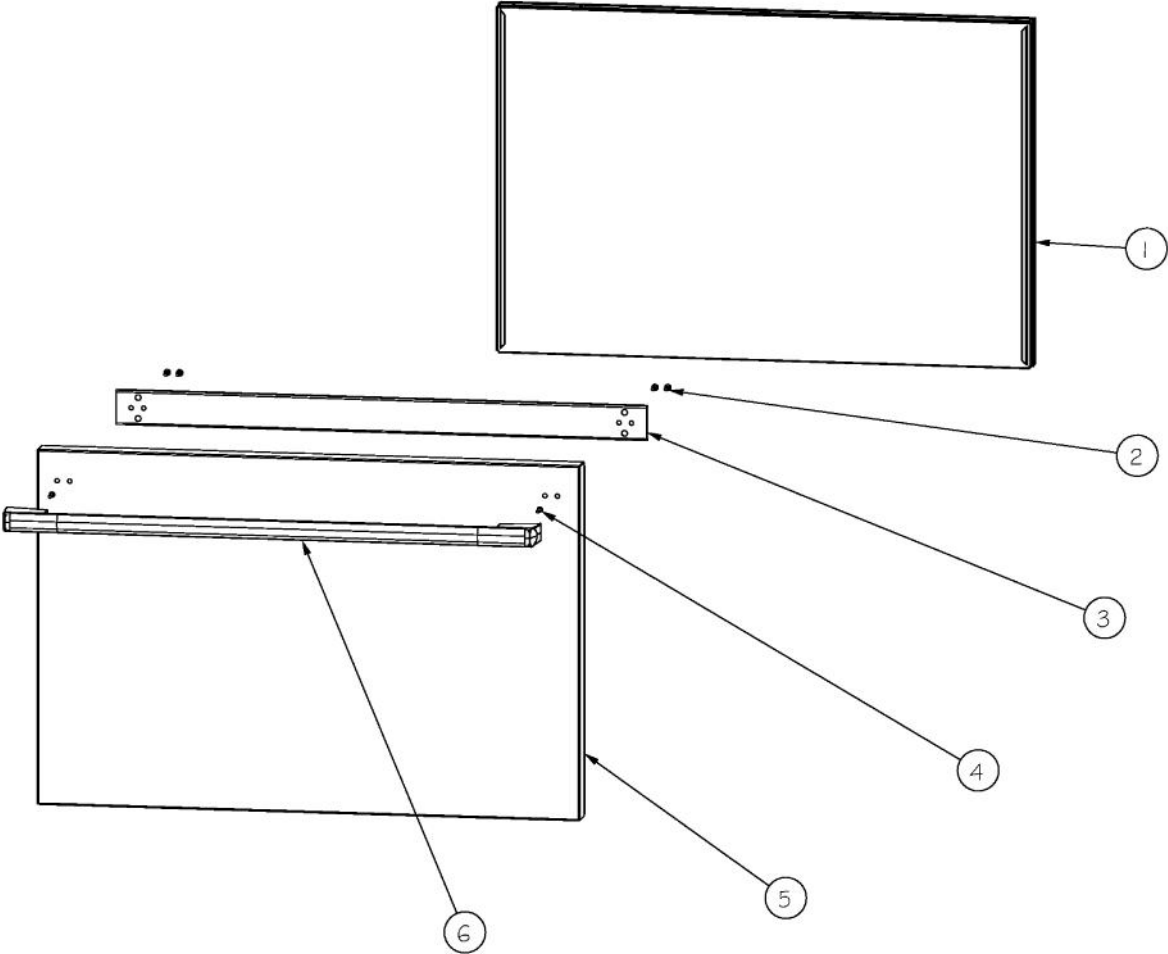

Ref #	Part Number	Qty.	Description
1	PK930054	1	LINER DOOR 36 BM FZ
2	008974-000	4	SCREW 10 - 32 X 3/4 SLOT HEX WASHER
3	014249-000	1	BRACKET, HDL, DES 36
4	PD020043	2	NO.6-32 X .750 PH. CTRSK T(F)-VGSO166
5	014310-000	1	SKIN,DOOR,BM DES FZ SS
5	014309-002	1	SKIN, DOOR, BM 36 DES FZ BK
5	014309-003	1	SKIN, DOOR, BM 36 DES FZ BT
5	014309-004	1	SKIN, DOOR, BM 36 DES FZ SG
5	014309-005	1	SKIN, DOOR, BM 36 DES FZ GG
5	014309-006	1	SKIN, DOOR, BM 36 DES FZ WH
5	014309-007	1	SKIN, DOOR, BM 36 DES FZ AL
5	014309-008	1	SKIN, DOOR, BM 36 DES FZ BU
5	014309-009	1	SKIN, DOOR, BM 36 DES FZ LE
5	014309-010	1	SKIN, DOOR, BM 36 DES FZ MJ
5	014309-011	1	SKIN, DOOR, BM 36 DES FZ FG
5	014309-012	1	SKIN, DOOR, BM 36 DES FZ VB
5	014309-013	1	SKIN, DOOR, BM 36 DES FZ CB
5	014309-014	1	SKIN, DOOR, BM 36 DES FZ EP
5	014309-015	1	SKIN, DOOR, BM 36 DES FZ PL
5	014309-016	1	SKIN, DOOR, BM 36 DES FZ CH
5	014309-017	1	SKIN, DOOR, BM 36 DES FZ TP
5	014309-018	1	SKIN, DOOR, BM 36 DES FZ CW
5	014309-019	1	SKIN, DOOR, BM 36 DES FZ OG
5	014309-020	1	SKIN, DOOR, BM 36 DES FZ GM
5	014309-021	1	SKIN, DOOR, BM 36 DES FZ SA
5	014309-022	1	SKIN, DOOR, BM 36 DES FZ SE
5	014309-023	1	SKIN, DOOR, BM 36 DES FZ IB
5	014309-024	1	SKIN, DOOR, BM 36 DES FZ AR
5	014309-025	1	SKIN, DOOR, BM 36 DES FZ RR
5	014309-026	1	SKIN, DOOR, BM 36 DES FZ PM
5	014309-027	1	SKIN, DOOR, BM 36 DES FZ MS
6	012827-000	1	HANDLE,ASM,BM DES
6	011058-000	1	DOOR,SKIN,ASM,BM 36 FZ DES SS
6	011018-002	1	DOOR, SKIN, ASM, BM 36 DES FZ BK
6	011018-003	1	DOOR, SKIN, ASM, BM 36 DES FZ BT
6	011018-004	1	DOOR, SKIN, ASM, BM 36 DES FZ SG
6	011018-005	1	DOOR, SKIN, ASM, BM 36 DES FZ GG
6	011018-006	1	DOOR, SKIN, ASM, BM 36 DES FZ WH
6	011018-007	1	DOOR, SKIN, ASM, BM 36 DES FZ AL
6	011018-008	1	DOOR, SKIN, ASM, BM 36 DES FZ BU
6	011018-009	1	DOOR, SKIN, ASM, BM 36 DES FZ LE
6	011018-010	1	DOOR, SKIN, ASM, BM 36 DES FZ MJ
6	011018-011	1	DOOR, SKIN, ASM, BM 36 DES FZ FG
6	011018-012	1	DOOR, SKIN, ASM, BM 36 DES FZ VB
6	011018-013	1	DOOR, SKIN, ASM, BM 36 DES FZ CB
6	011018-014	1	DOOR, SKIN, ASM, BM 36 DES FZ EP
6	011018-015	1	DOOR, SKIN, ASM, BM 36 DES FZ PL
6	011018-016	1	DOOR, SKIN, ASM, BM 36 DES FZ CH
6	011018-017	1	DOOR, SKIN, ASM, BM 36 DES FZ TP
6	011018-018	1	DOOR, SKIN, ASM, BM 36 DES FZ CW
6	011018-019	1	DOOR, SKIN, ASM, BM 36 DES FZ OG
6	011018-020	1	DOOR, SKIN, ASM, BM 36 DES FZ GM
6	011018-021	1	DOOR, SKIN, ASM, BM 36 DES FZ SA
6	011018-022	1	DOOR, SKIN, ASM, BM 36 DES FZ SE
6	011018-023	1	DOOR, SKIN, ASM, BM 36 DES FZ IB
6	011018-024	1	DOOR, SKIN, ASM, BM 36 DES FZ AR
6	011018-025	1	DOOR, SKIN, ASM, BM 36 DES FZ RR
6	011018-026	1	DOOR, SKIN, ASM, BM 36 DES FZ PM
6	011018-027	1	DOOR, SKIN, ASM, BM 36 DES FZ MS