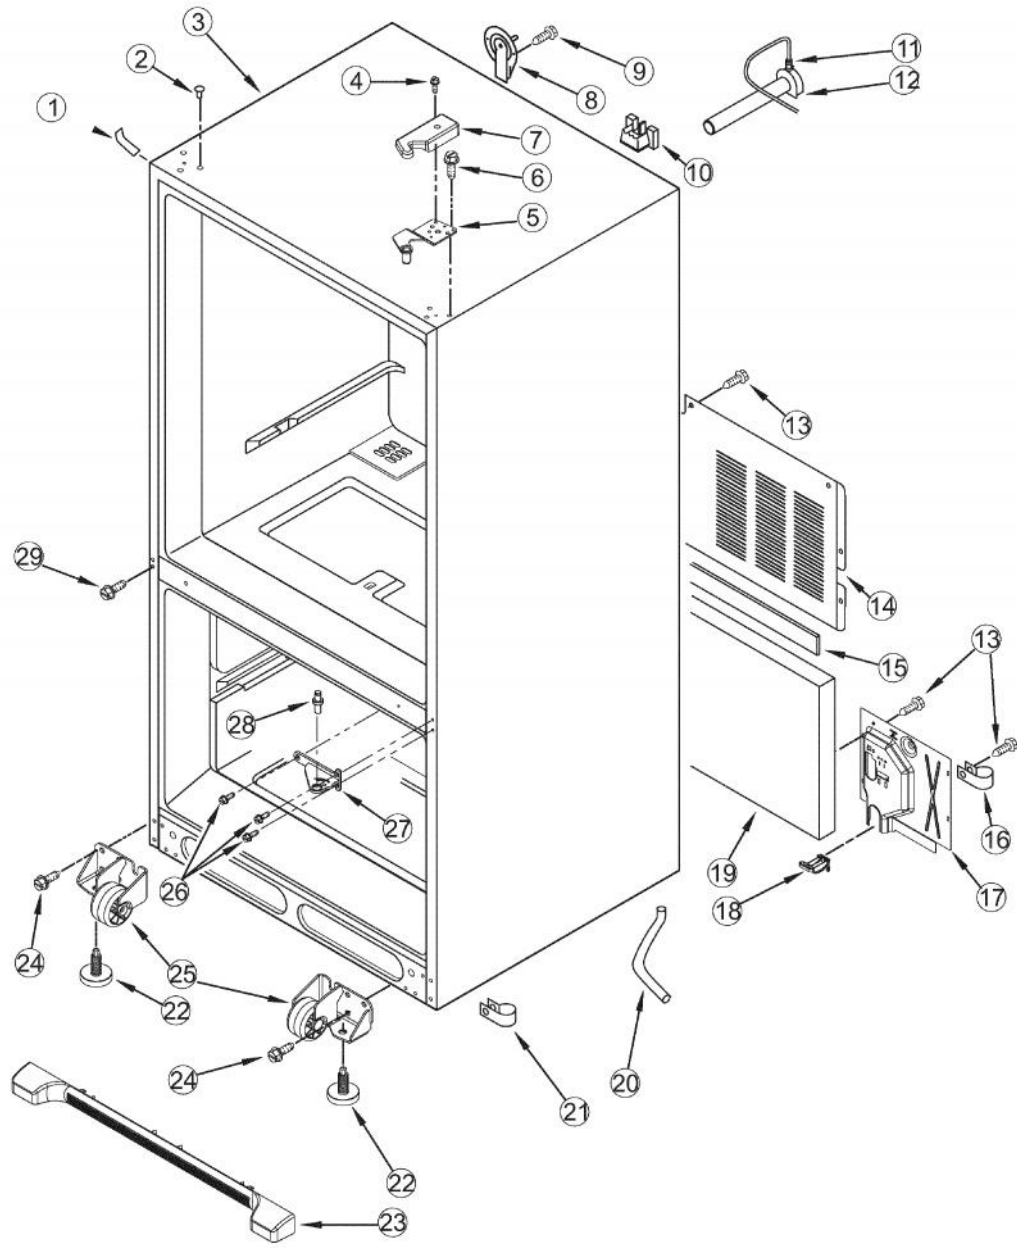

### Owner's Manual

[Shop genuine replacement parts for VIKING](#)  
[DDBF036\\_SERIES\\_12\\_1](#)

[Find Your VIKING Refrigerator Parts - Select From 341 Models](#)

----- Manual continues below -----

Ref #	Part Number	Qty.	Description
1	PS400094	1	CORNER COVER (67003485)
2	PS400011	3	PLUG, BUTTON (BLACK)
3	Not Replaceable	1	CABINET
4	PS400015	1	SCREW, TOP HINGE COVER (67006521)
5	011489-000	1	HINGE, TOP - BK, LT
	011490-000	1	HINGE, TOP - BK, RT
6	PS400010	3	GEAR (LH & RH)
7	PS400009	1	COVER, TOP HINGE - LEFT HINGE (67006726)
	PS400008	1	COVER, RIGHT HINGE, BLACK
8	PS400183	1	COVER, WATER LINE (67003331)
9	PS400013	1	SCREW, DOOR STOP (67006287)
10	PS400176	2	BLOCK, FILTER (67004092)
11	PS400181	1	CLIP, SPEED (M0114003)
12	011496-000	1	ELBOW, FILL TUBE
13	PS400129	1	SCREW, SMALL (67006425)
14	PS400172	1	COVER, MC BACK (67006101)
15	PS400175	1	GASKET
16	PS400182	1	CLAMP, TUBE
17	PS400173	1	COVER, WATER VALVE (67004098)
18	PS400187	1	DUAL TUBE SWEEP (67004101)
19	PS400186	1	ACOUSTIC FIBER (67003796)
20	011495-000	1	TUBE, DRAIN
21	011492-000	1	CLIP, DRAIN TUBE
22	011488-000	1	BRAKE, FOOT
23	011494-000	1	GRILLE, TOE - BK
24	PS400282	8	SCREW, BOTTOM HINGE (67006564)
25	011485-000	1	ROLLER ASSY, FRONT RT (W10130459)
	011487-000	1	ROLLER ASSY, FRONT LT
26	PS400024	1	SCREW, CENTER HINGE (67006380)
27	PS400233	1	CENTER HINGE (67002027)
28	PS400022	1	PIN, CENTER HINGE (67006642)
29	PS400042	1	SCREW, SMALL (67006400)