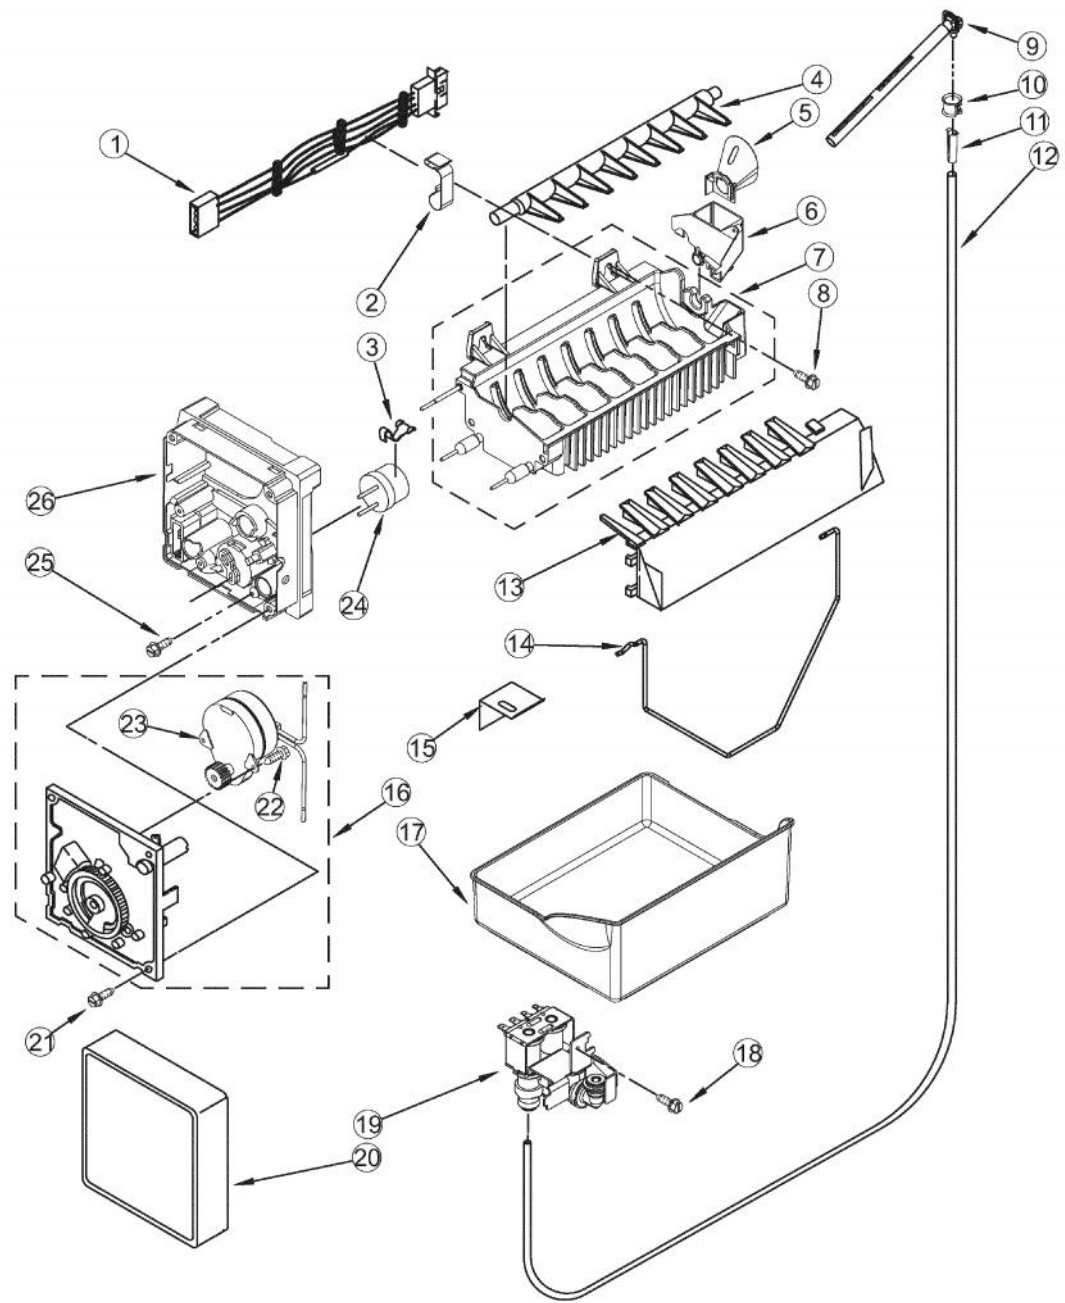

Ref #	Part Number	Qty.	Description
1	011589-000	1	HARNESS, ICE MAKER
2	011578-000	1	CLAMP
3	011585-000	1	RETAINER, THERMOSTAT
4	011582-000	1	ICE EJECTOR
5	011594-000	1	FUNNEL, FILL TUBE
6	011581-000	1	CUP, FILL
7	011580-000	1	MOLD & HEATER ASSEMBLY
8	011579-000	1	SCREW
9	011593-000	1	ELBOW, FILL TUBE
10	PS400181	1	CLIP, SPEED (M0114003)
11	PS400178	1	INSERT, TUBE
12	PS400177	1	PLASTIC TUBE (B5705307)
13	011583-000	1	ICE STRIPPER
14	PS400202	1	IM SHUTOFF ARM (67004028)
15	011577-000	1	BRACKET, ICE MAKER
16	011590-000	1	MODULE ASSEMBLY
17	PS400207	1	ICE PAN (67001255)
18	PS400174	1	SCREW, VALVE (67006662)
19	PS400179	1	DUAL WATER VALVE (67006531)
20	PS400198	1	COVER, ICE MAKER (67004710)
21	011588-000	1	SCREW
22	011592-000	1	SCREW
23	011591-000	1	MOTOR
24	011586-000	1	THERMOSTAT
25	011587-000	1	SCREW
26	011584-000	1	SUPPORT, HOUSING