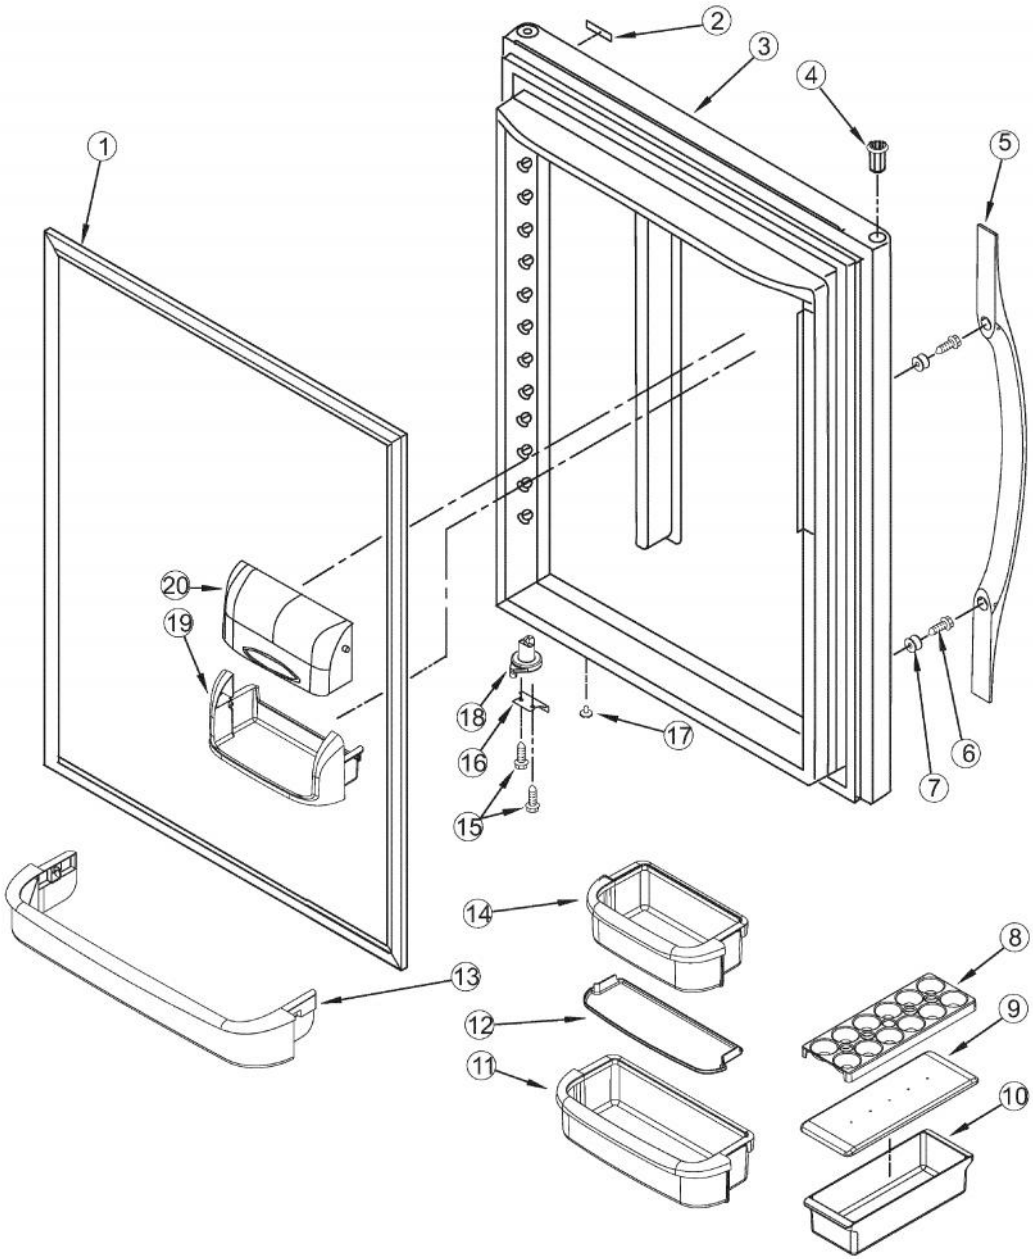

Ref #	Part Number	Qty.	Description
1	011599-000	1	GASKET, DOOR - BK
2	SALES ITEM	1	LOGO
3	011596-000	1	DOOR, REFRIGERATOR- LT, SS
	011597-000	1	DOOR, REFRIGERATOR- RT, SS
4	PS400000	1	DOOR BUSHING (BLACK) (67004978)
5	PE030188	1	DESIGNER HANDLE REF-OUTSOURCED 67006725
6	011598-000	1	SCREW
7	PS400213	1	MOUNT, HANDLE 67006109
8	011600-000	1	TRAY, EGG
9	PS400088	1	LID, PANTRY (67006736)
10	011601-000	1	BIN, UTILITY
11	PS400019	2	LARGE DOOR SHELF (INC. GRIPPER) (67006728)
12	PS400021	2	GRIPPER, LARGE (67006729)
12	PS400026	1	GRIPPER, MEDIUM (67006731)
13	PS400020	1	RETAINER, REFRIGERATOR DOOR (67003027)
14	PS400025	1	BUCKET, MEDIUM (W/GRIPPER)
15	PS400013	1	SCREW, DOOR STOP (67006287)
16	PS400012	1	180 DEGREE DOOR STOP BK (67003780)
17	PS400016	2	PLUG, VENT (67004838)
18	PS400014	1	DOOR CLOSURE (67003639)
19	PS400018	1	DAIRY DOOR (67006727)
20	PS400017	1	DAIRY TRAY (67001279)