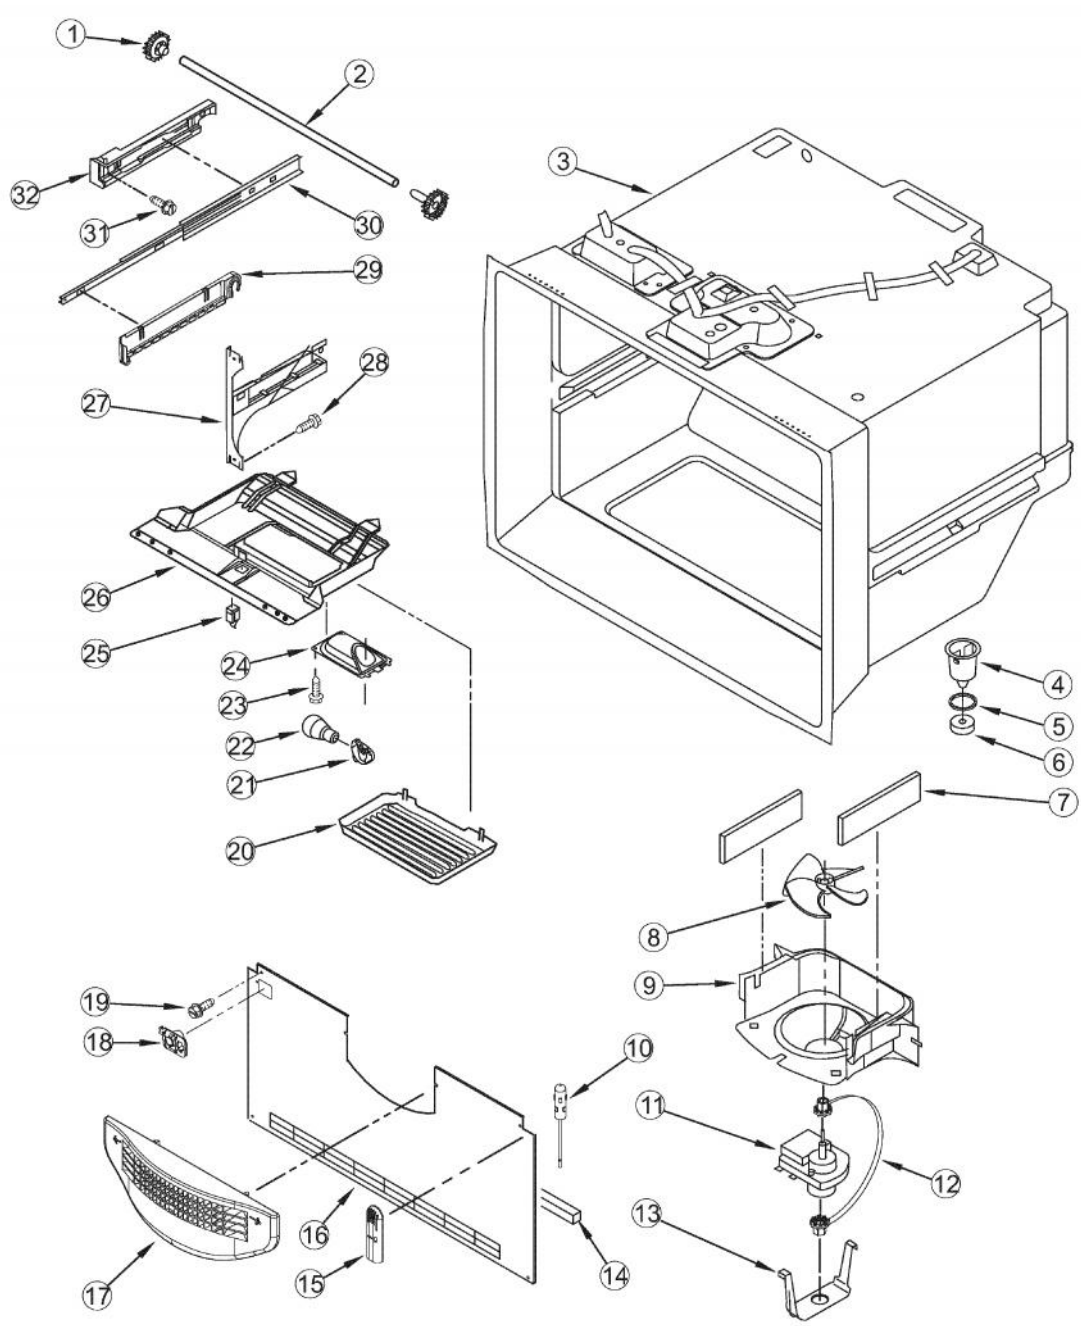

### Owner's Manual

[Shop genuine replacement parts for VIKING](#)  
[DDBF036\\_SERIES\\_12\\_1](#)

[Find Your VIKING Refrigerator Parts - Select From 341 Models](#)

----- Manual continues below -----

Ref #	Part Number	Qty.	Description
1	PS400094	1	CORNER COVER (67003485)
2	PS400011	3	PLUG, BUTTON (BLACK)
3	Not Replaceable	1	CABINET
4	PS400015	1	SCREW, TOP HINGE COVER (67006521)
5	011489-000	1	HINGE, TOP - BK, LT
	011490-000	1	HINGE, TOP - BK, RT
6	PS400010	3	GEAR (LH & RH)
7	PS400009	1	COVER, TOP HINGE - LEFT HINGE (67006726)
	PS400008	1	COVER, RIGHT HINGE, BLACK
8	PS400183	1	COVER, WATER LINE (67003331)
9	PS400013	1	SCREW, DOOR STOP (67006287)
10	PS400176	2	BLOCK, FILTER (67004092)
11	PS400181	1	CLIP, SPEED (M0114003)
12	011496-000	1	ELBOW, FILL TUBE
13	PS400129	1	SCREW, SMALL (67006425)
14	PS400172	1	COVER, MC BACK (67006101)
15	PS400175	1	GASKET
16	PS400182	1	CLAMP, TUBE
17	PS400173	1	COVER, WATER VALVE (67004098)
18	PS400187	1	DUAL TUBE SWEEP (67004101)
19	PS400186	1	ACOUSTIC FIBER (67003796)
20	011495-000	1	TUBE, DRAIN
21	011492-000	1	CLIP, DRAIN TUBE
22	011488-000	1	BRAKE, FOOT
23	011494-000	1	GRILLE, TOE - BK
24	PS400282	8	SCREW, BOTTOM HINGE (67006564)
25	011485-000	1	ROLLER ASSY, FRONT RT (W10130459)
	011487-000	1	ROLLER ASSY, FRONT LT
26	PS400024	1	SCREW, CENTER HINGE (67006380)
27	PS400233	1	CENTER HINGE (67002027)
28	PS400022	1	PIN, CENTER HINGE (67006642)
29	PS400042	1	SCREW, SMALL (67006400)