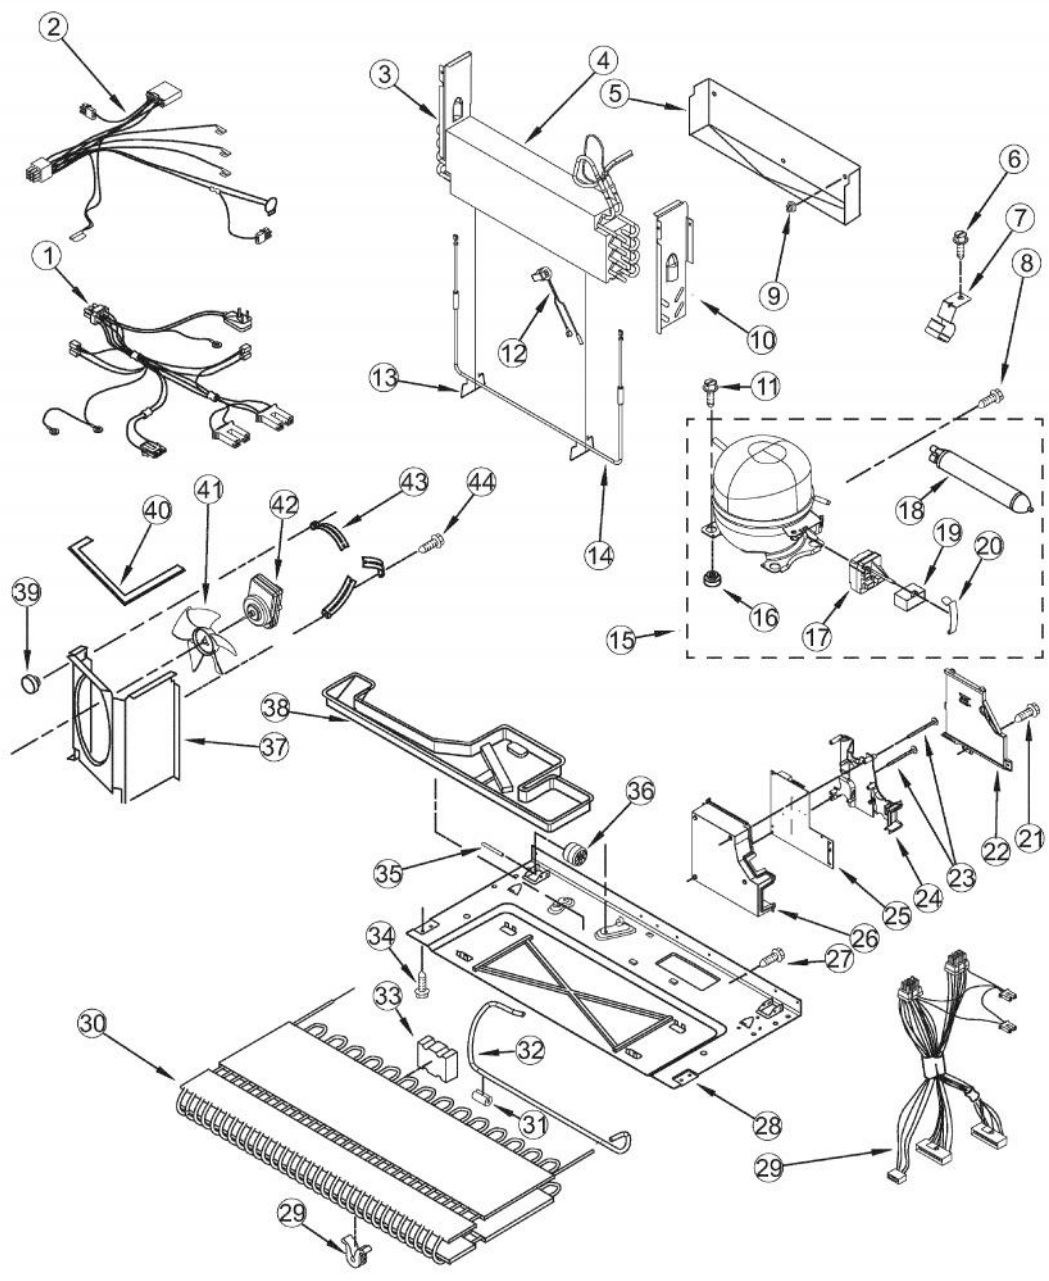

Ref #	Part Number	Qty.	Description
1	011552-000	1	HARNESS, UNIT W/POWER CORD
2	011542-000	1	HARNESS, EVAP. HEATER
3	PS400135	1	DAM, RIGHT RETURN (67001084)
4	PS400143	1	FOAM GASKET (67001291)
5	PS400123	1	DRIP TRAY, E-CT (67002490)
6	PS400148	1	SCREW, CLIP (67006737)
7	011556-000	1	CLIP, DRIER
8	PS400155	1	GROUND SCREW (67006433)
9	PS400124	1	CLIP, EVAPORATOR
10	PS400134	1	DAM, LEFT RETURN (67001083)
11	PS400153	3	SCREW, COMPRESSOR (67006432)
12	011546-000	1	THERMOSTAT, DEFROST
13	011548-000	1	CLIP, HEATER
14	PS400136	1	HEATER, EVAPORATOR (67002493)
15	PS400154	1	COMPRESSOR KIT (8201555)
16	PS400158	4	GROMMET, COMPRESSOR (67003493)
17	011544-000	1	RELAY, START
18	011553-000	1	DRIER
18	011555-000	2	AXLE, ROLLER
19	PS400182	1	CLAMP, TUBE
20	011543-000	1	CLIP, CAPACITOR
21	PS400190	3	SCREW, HV BOX COVER (67006615)
22	PS400189	1	COVER, HV BOX (67005421)
23	PS400184	1	SCREW, HV BOX (67006550)
24	PS400193	1	SPACER, HV BOX (67005418)
25	011562-000	1	BOARD, HV CONTROL
26	011561-000	1	BOX, HV
27	PS400129	1	SCREW, SMALL (67006425)
28	PS400163	1	BASE PAN (67005889)
29	011560-000	4	GROMMET, CONDENSER
29	PS400194	1	HARNESS, HV BOARD (67005419)
30	PS400166	1	CONDENSER (67006131)
31	PS400162	2	GROMMET CONDENSER (67005680)
32	PS400161	1	DISCHARGE TUBE (67004700)
33	011541-000	1	BLOCK, CONDENSER
34	PS400130	1	SCREW (67006573)
36	011559-000	2	ROLLER
37	011554-000	1	SHROUD
38	PS400161	1	DISCHARGE TUBE (67004700)
39	PS400165	3	GROMMET BRACKET (61004743)
40	PS400159	1	SEAL, CONDENSER SHROUD (61003210)
41	011540-000	1	BLADE, FAN
42	011547-000	1	MOTOR, FAN
43	PS400169	1	BRACKET, CONDENSER MOTOR (67004953)
44	PS400170	1	SCREW, BRACKT (67004954)
NI	011564-000	1	VALVE, ACCESS (1/4)
	011566-000	1	VALVE, ACCESS (5/16)
	011567-000	1	VALVE, ACCESS (3/8)
	011568-000	1	VALVE, ACCESS (1/2)
	011569-000	1	VALVE, ACCESS (5/8)
	011571-000	1	VALVE, ACCESS (3/4)
	011572-000	1	VALVE, ACCESS (3/16)