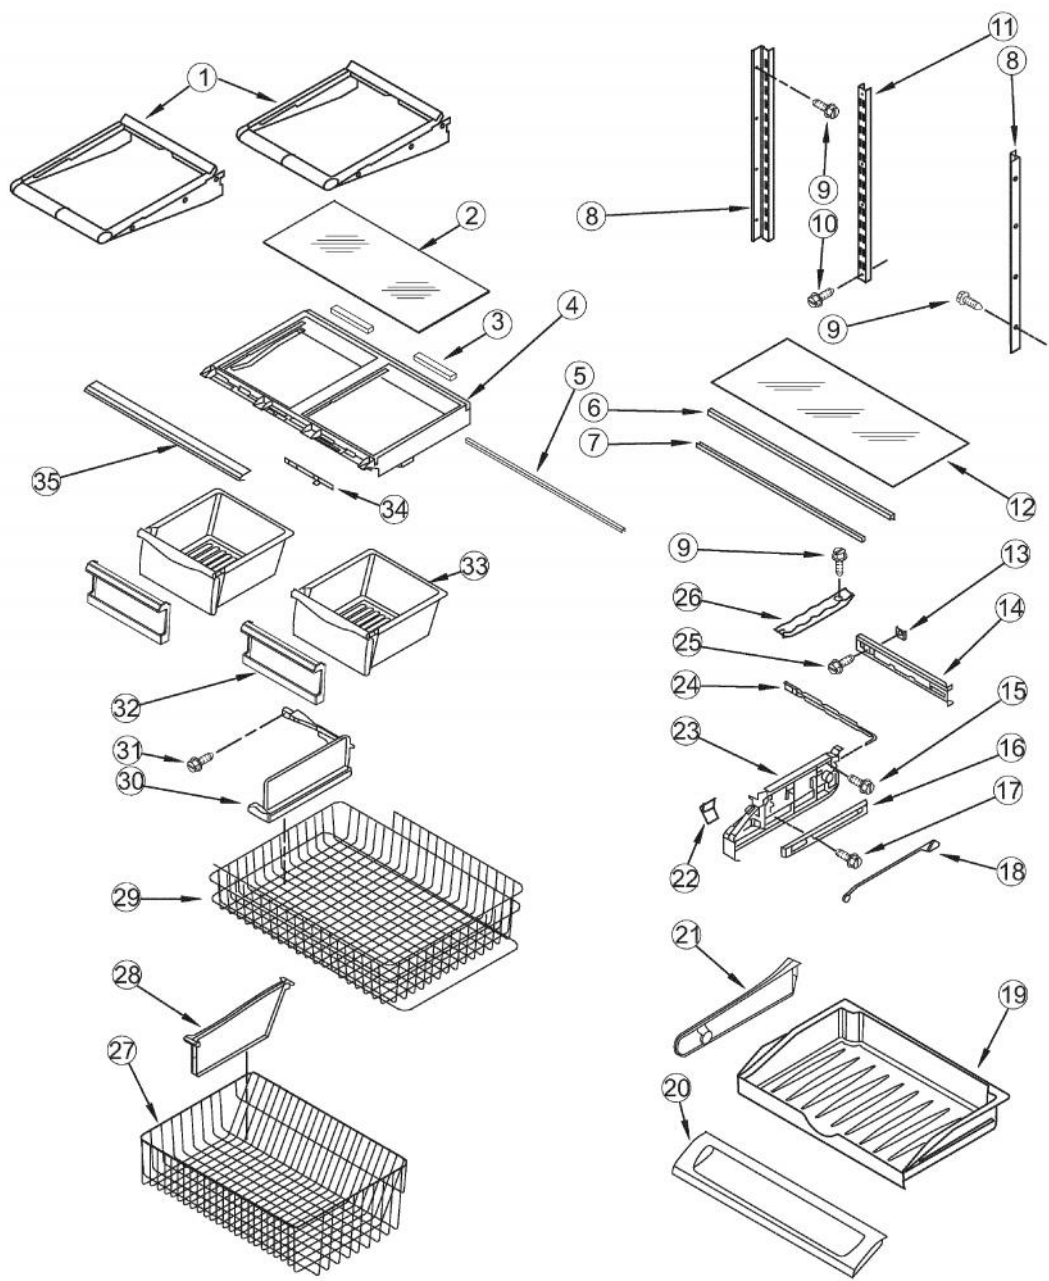

Ref #	Part Number	Qty.	Description
1	PS400066	4	SHELF, GLIDE OUT (67003169)
2	011575-000	1	GLASS, CRISPER COVER
3	011573-000	1	GASKET
4	PS400068	1	FRAME, CRISPER (67006185)
5	PS400073	1	BRACE, CRISPER
6	PS400075	2	EXTRUSION, GLASS SUPPORT (67006010)
7	PS400079	1	BRACE, PANTRY (67002330)
8	PS400105	2	RAIL, SHELF SUPPORT - RH / LH (67002489)
9	PS400042	3	SCREW, SMALL (67006400)
10	PS400106	2	SCREW, CENTER RAIL (67006360)
11	PS400104	1	RAIL, SHELF SUPPORT - CENTER (67001073)
12	PS400074	1	GLASS, PANTRY (67002332)
13	PS400082	1	GASKET, PANTRY (67002329)
14	PS400081	1	CONTROL HOUSING (67005625)
15	PS400078	4	SCREW, END CAP (67006415)
16	011574-000	1	GLIDE, PANTRY
17	PS400013	4	SCREW, DOOR STOP (67006287)
18	PS400086	1	BAR, TEMP CONTROL (67003794)
19	PS400087	1	DRAWER, PANTRY (67003530)
20	011576-000	1	LID, PANTRY
21	PS400089	1	DIVIDER, PANTRY (67002321)
22	PS400085	1	KNOB, TEMP CONTROL (67003791)
23	PS400076	1	END CAP, LH PANTRY
23	PS400115	1	DRAWER SLIDE (12002684)
24	PS400083	1	TEMP CONTROL SLIDE (67003793)
25	PS400042	1	SCREW, SMALL (67006400)
26	PS400080	1	TRACK, DELI DRAWER (67001719)
27	PS400109	1	LOWER FREEZER BASKET (67006026)
28	PS400114	1	DIVIDER, LOWER BASKET (67004812)
29	PS400107	1	UPPER FREEZER BASKET (67004988)
30	PS400111	1	DIVIDER, UPPER BASKET (67004127)
31	PS400112	1	SCREW, UPPER DIVIDER (67006608)
32	PS400069	1	FRONT, CRISPER PAN (67005926)
33	PS400071	1	CRISPER PAN (67002659)
37	PS400070	1	SLIDE, HUMIDITY CONTROL (Y67001287)
38	PS400072	1	EXTRUSION, CRISPER FRONT (W10231489)