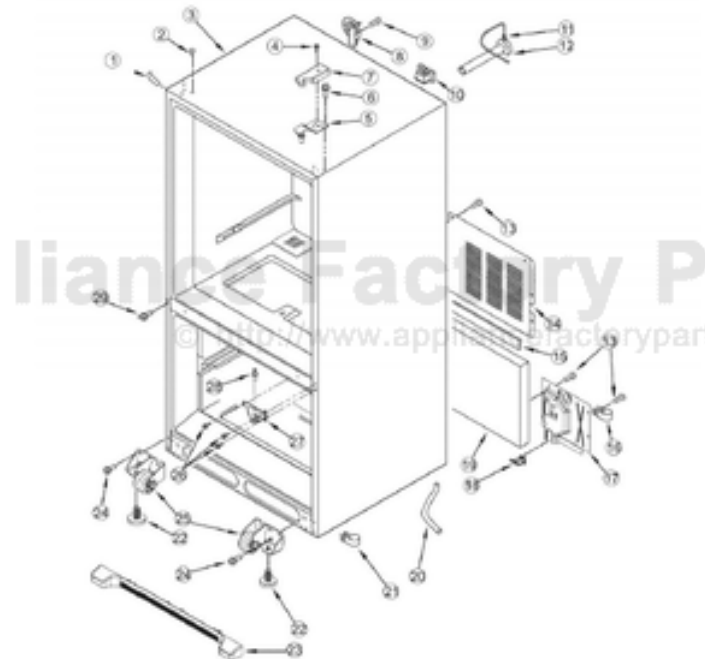

### Owner's Manual

[Shop genuine replacement parts for VIKING](#)  
[DDBF036\\_SERIES\\_12\\_1](#)

[Find Your VIKING Refrigerator Parts - Select From 341 Models](#)

----- Manual continues below -----

Ref #	Part Number	Qty.	Description
1	PS400094	1	CORNER COVER (67003485)
2	PS400011	3	PLUG, BUTTON (BLACK)
3	Not Replaceable	1	CABINET
4	PS400015	1	SCREW, TOP HINGE COVER (67006521)
5	011489-000	1	HINGE, TOP - BK, LT
	011490-000	1	HINGE, TOP - BK, RT
6	PS400010	3	GEAR (LH & RH)
7	PS400009	1	COVER, TOP HINGE - LEFT HINGE (67006726)
	PS400008	1	COVER, RIGHT HINGE, BLACK
8	PS400183	1	COVER, WATER LINE (67003331)
9	PS400013	1	SCREW, DOOR STOP (67006287)
10	PS400176	2	BLOCK, FILTER (67004092)
11	PS400181	1	CLIP, SPEED (M0114003)
12	011496-000	1	ELBOW, FILL TUBE
13	PS400129	1	SCREW, SMALL (67006425)
14	PS400172	1	COVER, MC BACK (67006101)
15	PS400175	1	GASKET
16	PS400182	1	CLAMP, TUBE
17	PS400173	1	COVER, WATER VALVE (67004098)
18	PS400187	1	DUAL TUBE SWEEP (67004101)
19	PS400186	1	ACOUSTIC FIBER (67003796)
20	011495-000	1	TUBE, DRAIN
21	011492-000	1	CLIP, DRAIN TUBE
22	011488-000	1	BRAKE, FOOT
23	011494-000	1	GRILLE, TOE - BK
24	PS400282	8	SCREW, BOTTOM HINGE (67006564)
25	011485-000	1	ROLLER ASSY, FRONT RT (W10130459)
	011487-000	1	ROLLER ASSY, FRONT LT
26	PS400024	1	SCREW, CENTER HINGE (67006380)
27	PS400233	1	CENTER HINGE (67002027)
28	PS400022	1	PIN, CENTER HINGE (67006642)
29	PS400042	1	SCREW, SMALL (67006400)