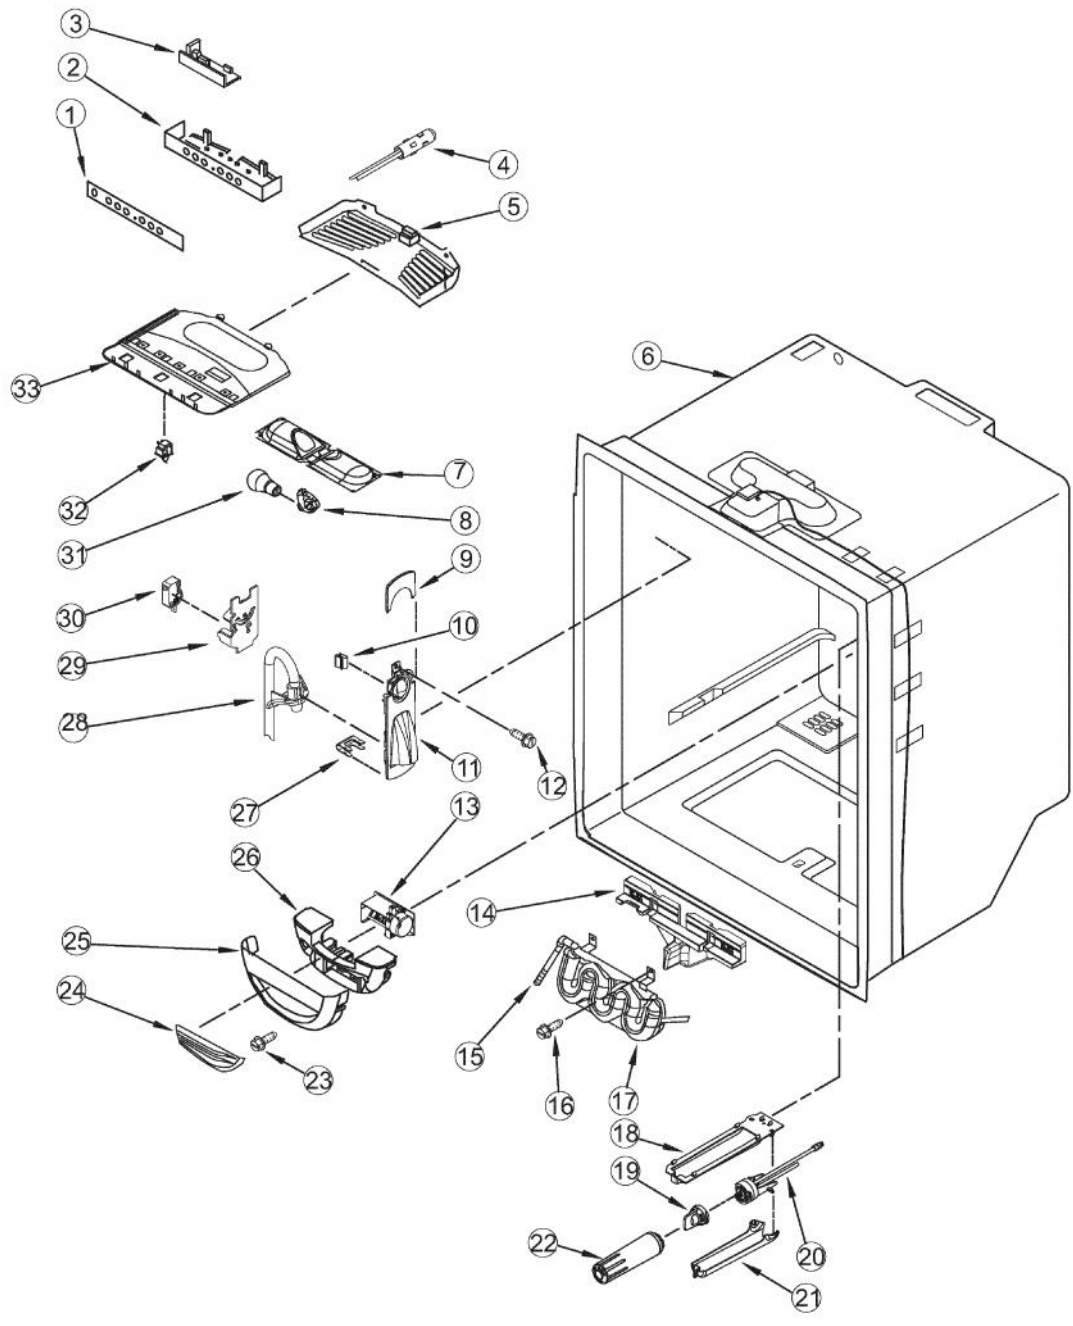

Ref #	Part Number	Qty.	Description
1	PS400055	1	KEYBOARD CONTROL
2	011512-000	1	MODULE, CONTROL
3	PS400048	1	CONTROL BOARD (W10207861)
4	PS400353	1	THERMISTOR
5	PS400046	1	COVER, REFRIGERATOR LIGHT (67003897)
6	NOT REPLACEABLE	1	LINER
7	PS400052	1	LIGHT HOUSING (67003901)
8	0011515-000	1	SOCKET, LIGHT
9	PS400038	1	TOP, FACADE DISPENSER (67006733)
10	PS400032	2	FACADE CLIP (B8390302)
11	001518-000	1	FACADE, DISP.
12	PS400042	2	SCREW, SMALL (67006400)
13	011517-000	1	CONTROL, DAMPER
14	001520-000	1	INSULATION, WATER TANK
15	PS400040	1	UNION (5/16 X 5/16)
16	PS400013	2	SCREW, DOOR STOP (67006287)
17	011519-000	1	TANK, WATER
18	PS400029	1	FILTER BACKING PLATE (67001668)
19	PS400041	1	BYPASS PLUG (12664501)
20	PS400030	1	WATER FILTER HEAD (W/TUBING) (67006524)
21	PS400431	1	COVER, FILTER
22	SALES ITEM	1	FILTER, WATER
23	PS400051	2	SCREW, DAMPER BASE (67006602)
24	PS400050	1	INSERT, DAMPER COVER (67003900)
25	PS400049	1	DAMPER COVER (67003899)
26	PS400057	1	INSULATION, DAMPER CONTROL (67006604)
27	PS400037	1	WATER LINE CLIP (67002816)
28	PS400036	1	WATER LINE GUIDE (67002743)
29	PS400034	1	SWITCH PLATE (67002742)
30	PS400035	1	SWITCH, LIMIT
31	011513-000	2	BASE,CURB,FRONT,SST,36 CUSTOM RANGES
32	PS400044	1	LIGHT SWITCH (C3680310)
33	011511-000	2	MODULE, LIGHT
NI	PS400064	1	HARNES, FF CONTROL (67005644)