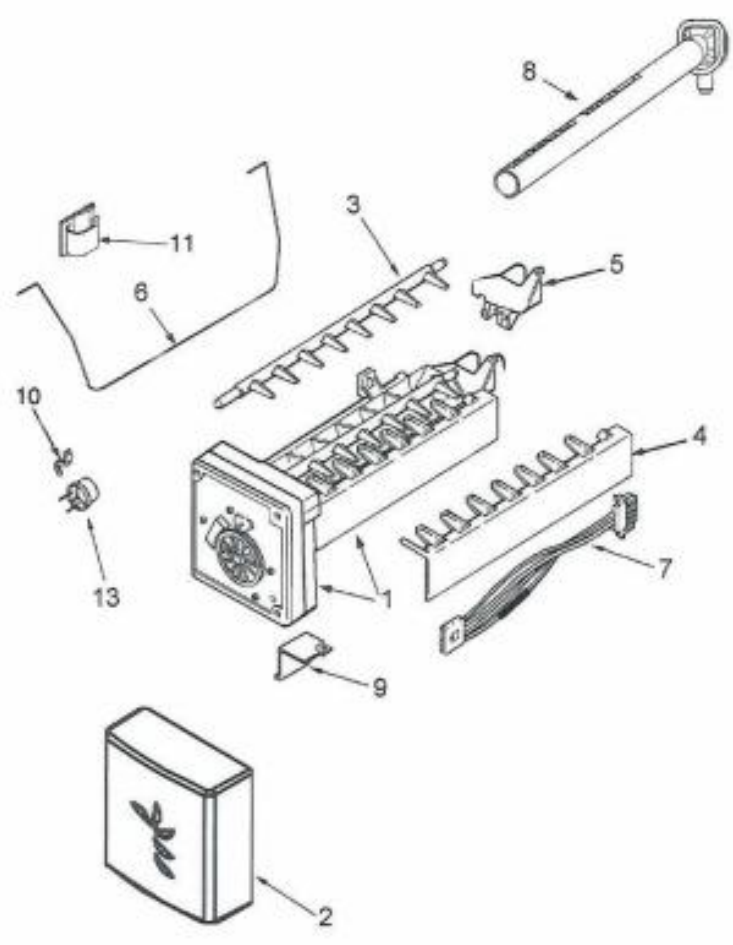

Ref #	Part Number	Qty.	Description
1	PS400196	1	ICE MAKER ASSEMBLY
NI	PS400197	1	BRACKET, ICE MAKER (67002823)
NI	PS400013	1	SCREW, DOOR STOP (67006287)
2	PS400198	1	COVER, ICE MAKER (67004710)
3	PS400199	1	ICE EJECTOR
4	PS400200	1	ICE STRIPPER
5	PS400201	1	WATER INLET (95100-1)
6	PS400202	1	IM SHUTOFF ARM (67004028)
7	PS400203	1	HARNESS, ICE MAKER (W10146389)
8	PS400185	1	ELBOW, FILL TUBE
9	PS400204	1	BRACKET, MODULE AND HEATER (95107-1)
NI	PS400205	1	SCREW, BRACKET (95108-1)
10	PS400206	1	RETAINER, THERMOSTAST (95104-1)
11	PS400180	1	CLIP
NI	PS400207	1	ICE PAN (67001255)
13	N/A	1	MUST ORDER PS400196
NI	PS400208	1	COUPLING (10244904)
NI	PS400209	1	ICE MAKER HOOK UP KIT (R0131235) (INC. 1/4" X 25' COPPER TUBING, SADDLE VALVE, AND 1/4" COMPRESSION NUT AND SLEEVE)