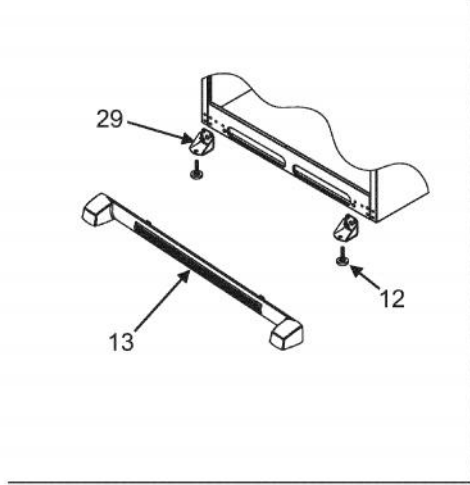

----- Manual continues below -----

Ref #	Part Number	Qty.	Description
1	PS400044	2	LIGHT SWITCH (C3680310)
2	PS400234	1	LIGHT MODULE (67004078) VCFF/DDFF
3	PS400046	1	COVER, REFRIGERATOR LIGHT (67003897)
4	PS400047	1	MODULE, REFRIGERATOR CONTROL (67005444)
5	PS400048	1	CONTROL BOARD (W10207861)
6	PS400049	1	DAMPER COVER (67003899)
7	PS400050	1	INSERT, DAMPER COVER (67003900)
8	PS400051	2	SCREW, DAMPER BASE (67006602)
9	PS400052	1	LIGHT HOUSING (67003901)
10	PS400053	2	LIGHT SOCKET (12570701)
11	PS400054	2	LIGHT BULB (A0282812)
12	PS400055	1	KEYBOARD CONTROL
13	PS400056	1	CONTROL, DAMPER
14	PS400057	1	INSULATION, DAMPER CONTROL (67006604)
15	PS400058	1	COVER, FREEZER LIGHT (67003905)
16	PS400059	1	MODULE, FREEZER CONTROL (67003906)
17	PS400060	1	LIGHT HOUSING (67001035)
18	PS400053	1	LIGHT SOCKET (12570701)
19	PS400054	1	LIGHT BULB (A0282812)
20	PS400061	1	LIGHT SWITCH / INTERLOCK (12002646)
21	PS400062	1	SCREW, HOUSING (67006530)
22	PS400063	1	THERMISTOR
NI	PS400235	1	HARNESS, FF CONTROL (67005417) VCFF/DDFF
NI	PS400065	1	HARNESS, FZ CONTROL (67006094)