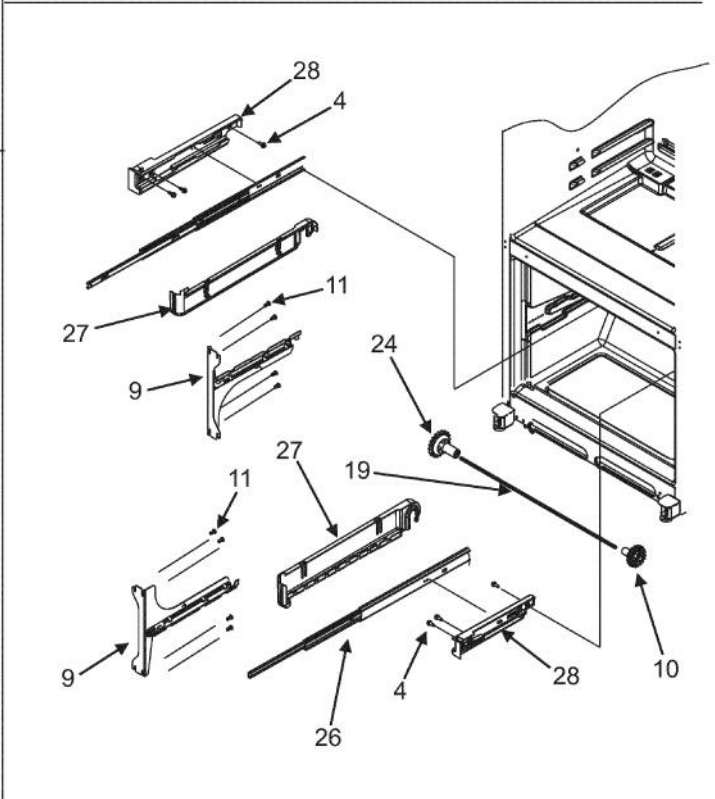

----- Manual continues below -----

Ref #	Part Number	Qty.	Description
1	PS400044	2	LIGHT SWITCH (C3680310)
2	PS400234	1	LIGHT MODULE (67004078) VCFF/DDFF
3	PS400046	1	COVER, REFRIGERATOR LIGHT (67003897)
4	PS400047	1	MODULE, REFRIGERATOR CONTROL (67005444)
5	PS400048	1	CONTROL BOARD (W10207861)
6	PS400049	1	DAMPER COVER (67003899)
7	PS400050	1	INSERT, DAMPER COVER (67003900)
8	PS400051	2	SCREW, DAMPER BASE (67006602)
9	PS400052	1	LIGHT HOUSING (67003901)
10	PS400053	2	LIGHT SOCKET (12570701)
11	PS400054	2	LIGHT BULB (A0282812)
12	PS400055	1	KEYBOARD CONTROL
13	PS400056	1	CONTROL, DAMPER
14	PS400057	1	INSULATION, DAMPER CONTROL (67006604)
15	PS400058	1	COVER, FREEZER LIGHT (67003905)
16	PS400059	1	MODULE, FREEZER CONTROL (67003906)
17	PS400060	1	LIGHT HOUSING (67001035)
18	PS400053	1	LIGHT SOCKET (12570701)
19	PS400054	1	LIGHT BULB (A0282812)
20	PS400061	1	LIGHT SWITCH / INTERLOCK (12002646)
21	PS400062	1	SCREW, HOUSING (67006530)
22	PS400063	1	THERMISTOR
NI	PS400235	1	HARNESS, FF CONTROL (67005417) VCFF/DDFF
NI	PS400065	1	HARNESS, FZ CONTROL (67006094)