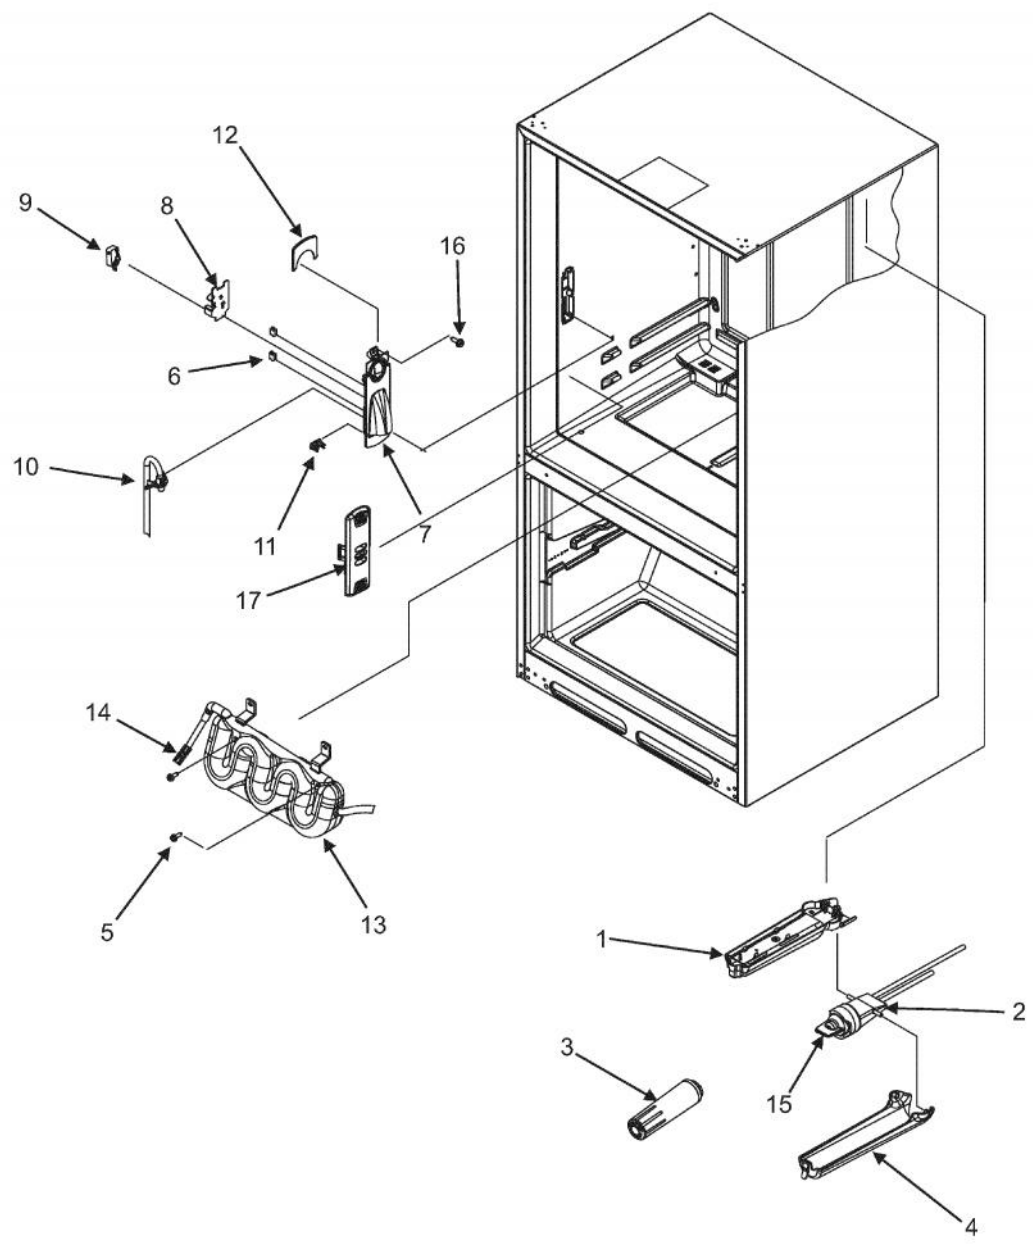

Ref #	Part Number	Qty.	Description
1	PS400029	1	FILTER BACKING PLATE (67001668)
2	PS400030	1	WATER FILTER HEAD (W/TUBING) (67006524)
3	SALES ITEM	1	WATER FILTER
4	PS400031	1	COVER, FILTER
5	PS400013	2	SCREW, DOOR STOP (67006287)
6	PS400032	2	FACADE CLIP (B8390302)
7	PS400033	1	FACADE DISPENSER (W10158503)
8	PS400034	1	SWITCH PLATE (67002742)
9	PS400035	1	SWITCH, LIMIT
10	PS400036	1	WATER LINE GUIDE (67002743)
11	PS400037	1	WATER LINE CLIP (67002816)
12	PS400038	1	TOP, FACADE DISPENSER (67006733)
13	PS400039	1	WATER TANK (W10153959)
14	PS400040	1	UNION (5/16 X 5/16)
15	PS400041	1	BYPASS PLUG (12664501)
16	PS400042	1	SCREW, SMALL (67006400)
17	PS400043	1	COVER, CHILLER VENT (67006111)