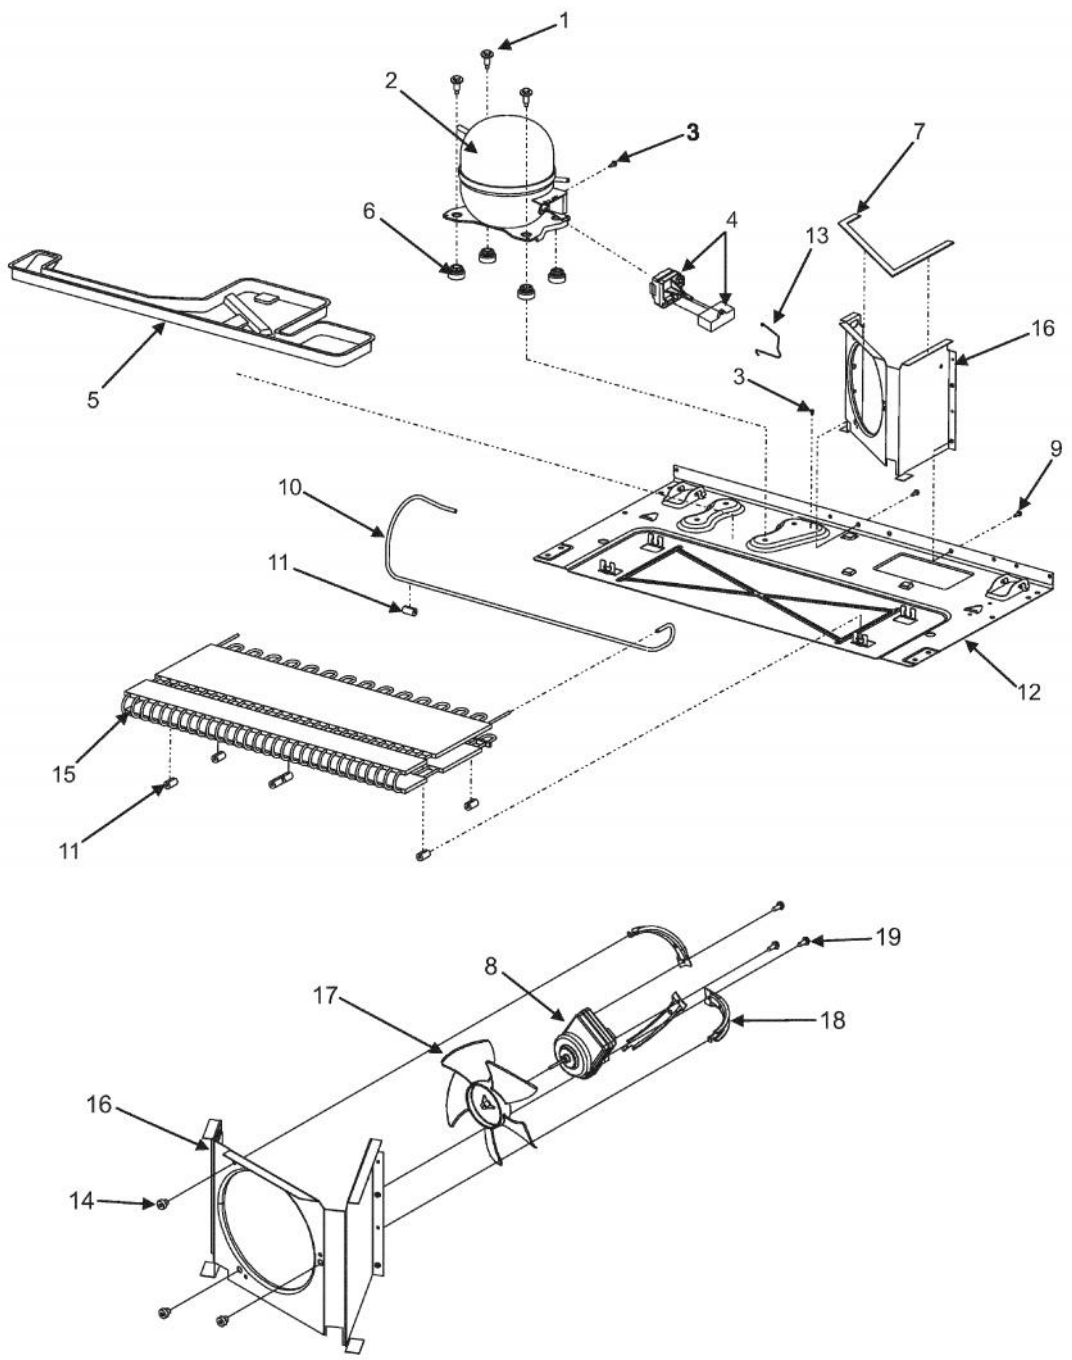

Ref #	Part Number	Qty.	Description
1	PS400153	3	SCREW, COMPRESSOR (67006432)
2	PS400154	1	COMPRESSOR KIT (8201555)
3	PS400155	2	GROUND SCREW (67006433)
4	PS400156	1	OVERLOAD AND RELAY W/CAPICITOR (67005560)
5	PS400157	1	DRAIN PAN (67007175)
6	PS400158	4	GROMMET, COMPRESSOR (67003493)
7	PS400159	1	SEAL, CONDENSER SHROUD (61003210)
8	PS400160	1	MOTOR, CONDENSER FAN (67004432)
9	PS400129	2	SCREW, SMALL (67006425)
10	PS400161	1	DISCHARGE TUBE (67004700)
11	PS400162	1	GROMMET CONDENSER (67005680)
12	PS400163	1	BASE PAN (67005889)
13	PS400164	1	BALE STRAP (12576801)
14	PS400165	3	GROMMET BRACKET (61004743)
15	PS400166	1	CONDENSER (67006131)
16	PS400167	2	SHROUD, CONDENSER FAN (67001090)
17	PS400168	1	BLADE, CONDENSER FAN (67004952)
18	PS400169	1	BRACKET, CONDENSER MOTOR (67004953)
19	PS400170	3	SCREW, BRACKT (67004954)
NI	PS400171	1	HARNES, MC (67005435)