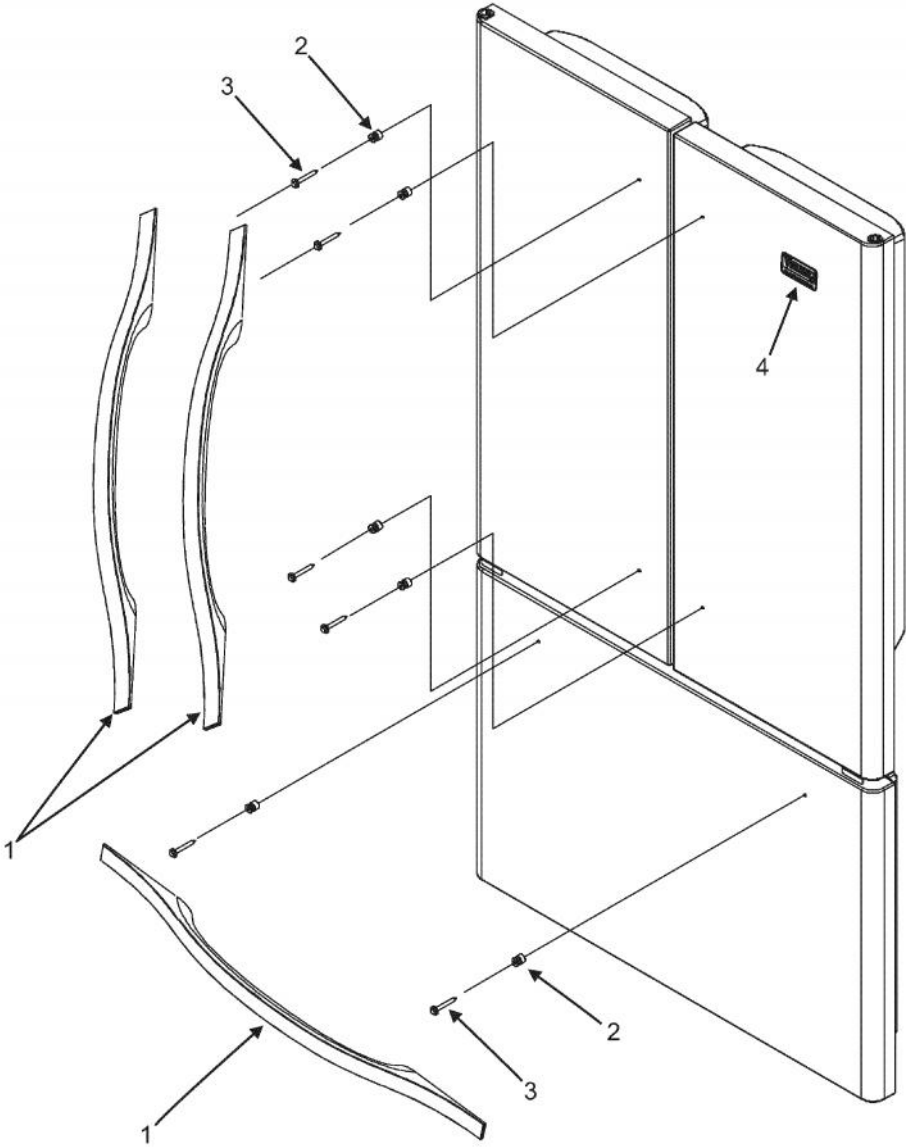

Ref #	Part Number	Qty.	Description
1	PE030188	3	DESIGNER HANDLE REF-OUTSOURCED 67006725
2	PS400213	6	MOUNT, HANDLE 67006109
3	PS400212	6	SCREW, HANDLE 340184
4	PS400430	1	PRO LOGO (67006680)