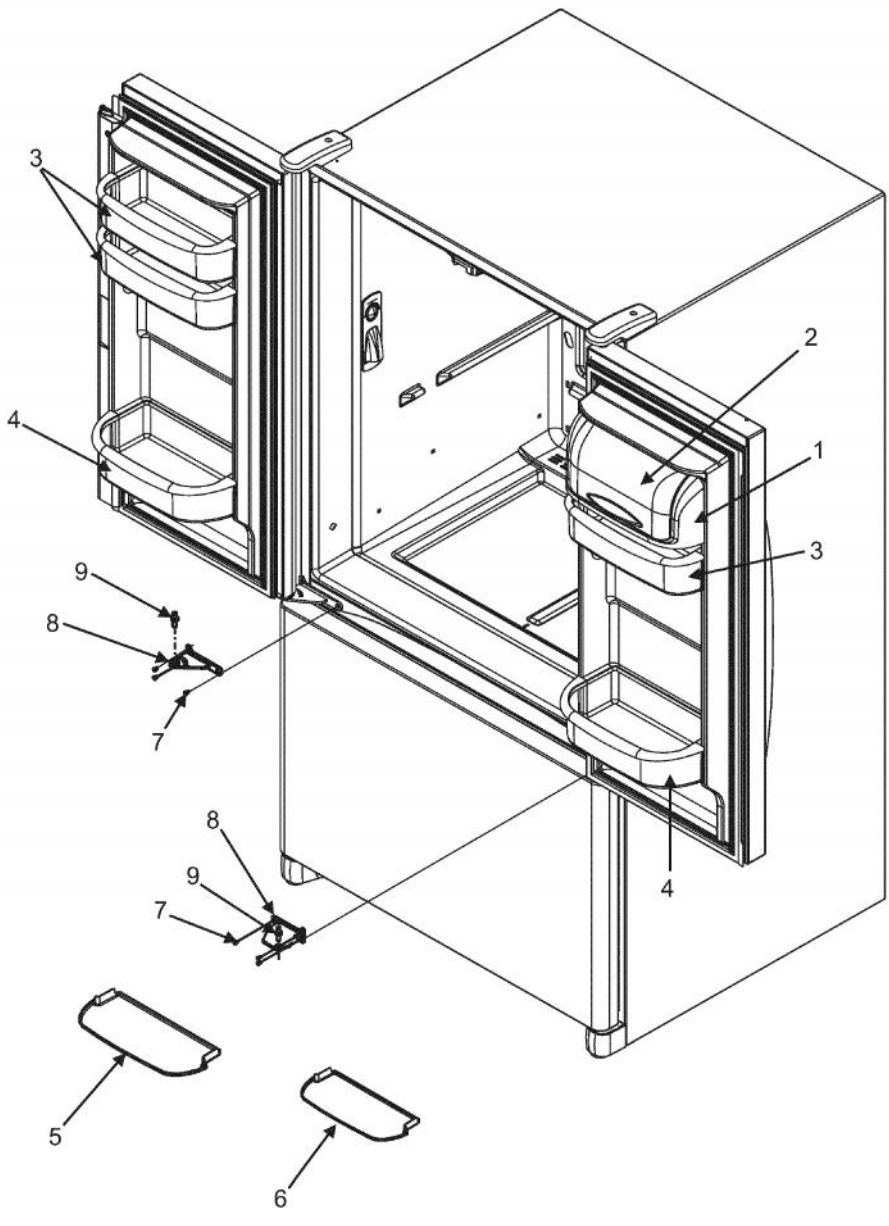

Ref #	Part Number	Qty.	Description
1	PS400017	1	DAIRY TRAY (67001279)
2	PS400018	1	DAIRY DOOR (67006727)
3	PS400025	3	BUCKET, MEDIUM (W/GRIPPER)
4	PS400231	2	REFRIGERATOR DOOR SHELF - GALLON (INC. GRIPPER) (6...
5	PS400232	1	GRIPPER, GALLON DOOR SHELF (67006789)
6	PS400026	1	GRIPPER, MEDIUM (67006731)
7	PS400024	2	SCREW, CENTER HINGE (67006380)
8	PS400233	2	CENTER HINGE (67002027)
9	PS400022	2	PIN, CENTER HINGE (67006642)