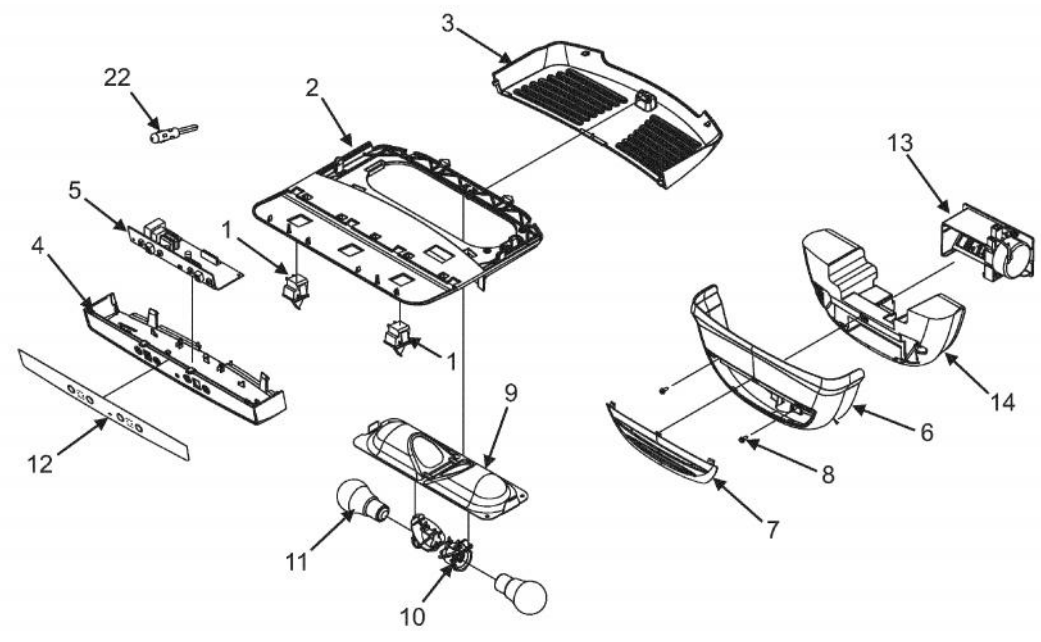

----- Manual continues below -----

Ref #	Part Number	Qty.	Description
1	PS400044	2	LIGHT SWITCH (C3680310)
2	PS400234	1	LIGHT MODULE (67004078) VCFF/DDFF
3	PS400046	1	COVER, REFRIGERATOR LIGHT (67003897)
4	PS400047	1	MODULE, REFRIGERATOR CONTROL (67005444)
5	PS400048	1	CONTROL BOARD (W10207861)
6	PS400049	1	DAMPER COVER (67003899)
7	PS400050	1	INSERT, DAMPER COVER (67003900)
8	PS400051	2	SCREW, DAMPER BASE (67006602)
9	PS400052	1	LIGHT HOUSING (67003901)
10	PS400053	2	LIGHT SOCKET (12570701)
11	PS400054	2	LIGHT BULB (A0282812)
12	PS400055	1	KEYBOARD CONTROL
13	PS400056	1	CONTROL, DAMPER
14	PS400057	1	INSULATION, DAMPER CONTROL (67006604)
15	PS400058	1	COVER, FREEZER LIGHT (67003905)
16	PS400059	1	MODULE, FREEZER CONTROL (67003906)
17	PS400060	1	LIGHT HOUSING (67001035)
18	PS400053	1	LIGHT SOCKET (12570701)
19	PS400054	1	LIGHT BULB (A0282812)
20	PS400061	1	LIGHT SWITCH / INTERLOCK (12002646)
21	PS400062	1	SCREW, HOUSING (67006530)
22	PS400063	1	THERMISTOR
NI	PS400235	1	HARNESS, FF CONTROL (67005417) VCFF/DDFF
NI	PS400065	1	HARNESS, FZ CONTROL (67006094)