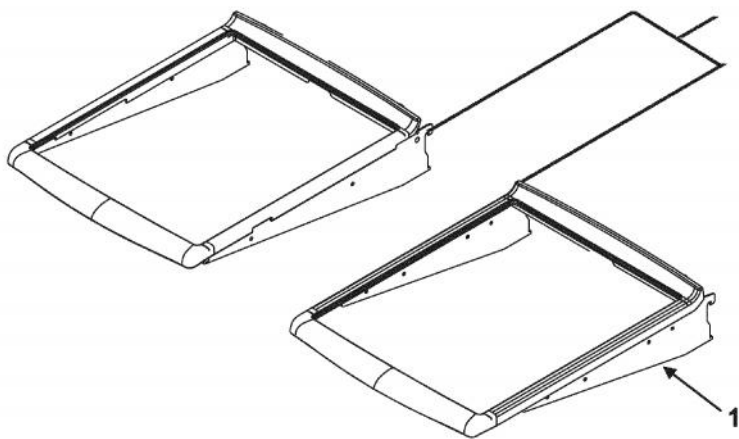

Ref #	Part Number	Qty.	Description
1	PS400090	1	GASKET, DRAIN TUBE
2	PS400091	1	SEAL, O-RING
3	PS400092	1	FUNNEL, DRAIN
4	PS400093	6	SCREW, ADAPTER (67006406)
5	PS400094	1	CORNER COVER (67003485)
6	PS400095	1	DRAIN TUBE (67001066)
7	PS400096	1	CLIP, DRAIN TUBE (67001067)
8	PS400097	1	PLUG, BUTTON
9	PS400098	1	BRACKET, DRAWER SLIDE - LH (12812503WD)
	PS400099	1	BRACKET, DRAWER SLIDE - RH (67004733)
10	PS400100	1	GEAR (LH / RH)
11	PS400101	8	SCREW, BRACKET (67006473)
12	PS400102	2	BRAKE, FOOT (67003868)
13	PS400103	1	TOE GRILLE (BLACK)
14	PS400104	1	RAIL, SHELF SUPPORT - CENTER (67001073)
15	PS400105	2	RAIL, SHELF SUPPORT - RH / LH (67002489)
16	PS400106	2	SCREW, CENTER RAIL (67006360)
17	PS400042	6	SCREW, SMALL (67006400)
18	PS400107	1	UPPER FREEZER BASKET (67004988)
19	PS400108	1	SHAFT, RACK (67004017)
20	PS400109	1	LOWER FREEZER BASKET (67006026)
21	PS400110	1	HANDLE, BASKET (10508506)
22	PS400111	1	DIVIDER, UPPER BASKET (67004127)
23	PS400112	1	SCREW, UPPER DIVIDER (67006608)
24	PS400113	1	GEAR, LEFT TRACK
25	PS400114	1	DIVIDER, LOWER BASKET (67004812)
26	PS400115	2	DRAWER SLIDE (12002684)
27	PS400116	1	BASKET CRADLE - LEFT TRACK (67004728)
	PS400117	1	BASKET CRADLE - RIGHT TRACK (67004729)
28	PS400118	1	ADAPTER - LEFT TRACK (67004971)
	PS400119	1	ADAPTER RIGHT TRACK (67004972)
29	PS400120	2	BRACKET, FOOT CABINET (67007174)
NI	PS400121	1	SCREW, BRACKET (67006491)