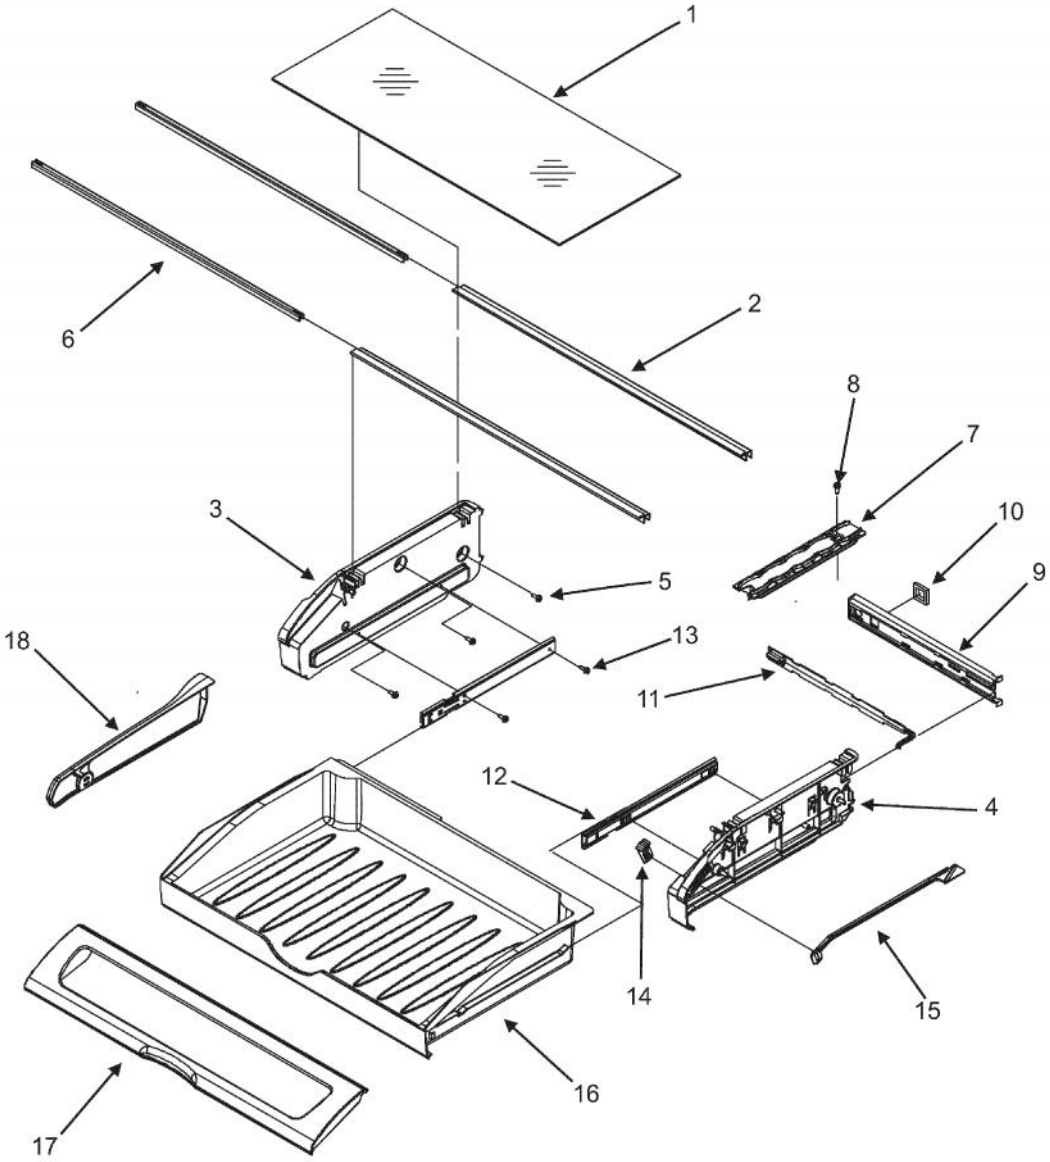

Ref #	Part Number	Qty.	Description
1	PS400074	1	GLASS, PANTRY (67002332)
2	PS400075	2	EXTRUSION, GLASS SUPPORT (67006010)
3	PS400076	1	END CAP, LH PANTRY
4	PS400077	1	END CAP, RH PANTRY
5	PS400078	1	SCREW, END CAP (67006415)
6	PS400079	2	BRACE, PANTRY (67002330)
7	PS400080	1	TRACK, DELI DRAWER (67001719)
8	PS400042	1	SCREW, SMALL (67006400)
9	PS400081	1	CONTROL HOUSING (67005625)
10	PS400082	1	GASKET, PANTRY (67002329)
11	PS400083	1	TEMP CONTROL SLIDE (67003793)
12	PS400084	2	GLIDE, PANTRY DRAWER (67007026)
13	PS400013	1	SCREW, DOOR STOP (67006287)
14	PS400085	1	KNOB, TEMP CONTROL (67003791)
15	PS400086	1	BAR, TEMP CONTROL (67003794)
16	PS400087	1	DRAWER, PANTRY (67003530)
17	PS400088	1	LID, PANTRY (67006736)
18	PS400089	1	DIVIDER, PANTRY (67002321)