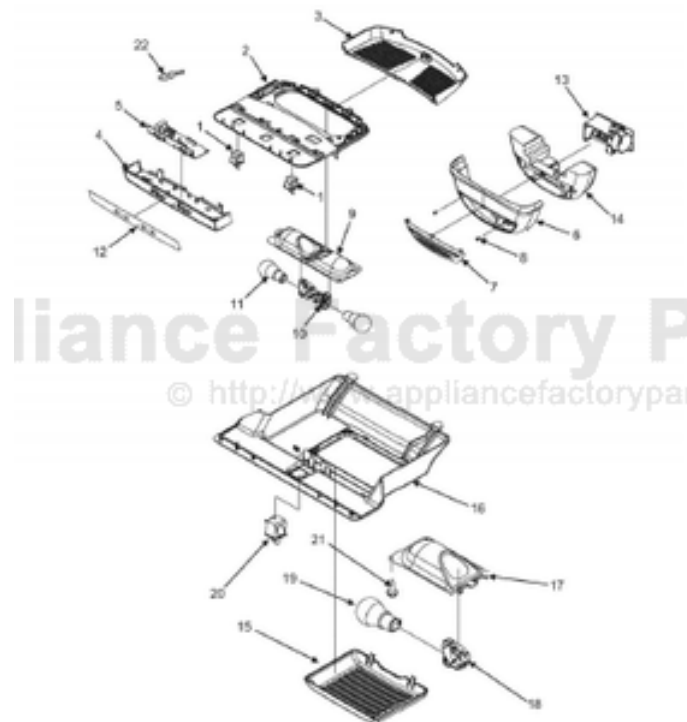

[Find Your VIKING Refrigerator Parts - Select From 341 Models](#)

----- Manual continues below -----