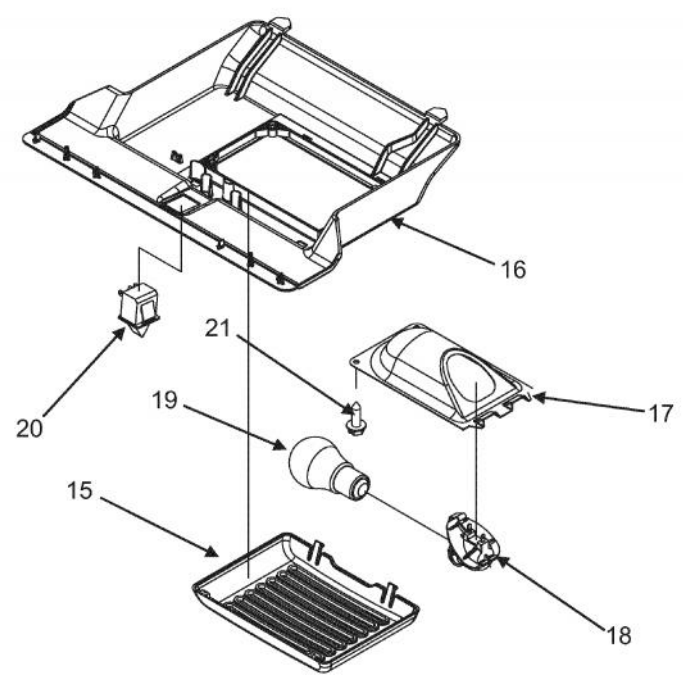

----- Manual continues below -----

Ref #	Part Number	Qty.	Description
1	PS400044	2	LIGHT SWITCH (C3680310)
2	PS400234	1	LIGHT MODULE (67004078) VCFF/DDFF
3	PS400046	1	COVER, REFRIGERATOR LIGHT (67003897)
4	PS400047	1	MODULE, REFRIGERATOR CONTROL (67005444)
5	PS400048	1	CONTROL BOARD (W10207861)
6	PS400049	1	DAMPER COVER (67003899)
7	PS400050	1	INSERT, DAMPER COVER (67003900)
8	PS400051	2	SCREW, DAMPER BASE (67006602)
9	PS400052	1	LIGHT HOUSING (67003901)
10	PS400053	2	LIGHT SOCKET (12570701)
11	PS400054	2	LIGHT BULB (A0282812)
12	PS400055	1	KEYBOARD CONTROL
13	PS400056	1	CONTROL, DAMPER
14	PS400057	1	INSULATION, DAMPER CONTROL (67006604)
15	PS400058	1	COVER, FREEZER LIGHT (67003905)
16	PS400059	1	MODULE, FREEZER CONTROL (67003906)
17	PS400060	1	LIGHT HOUSING (67001035)
18	PS400053	1	LIGHT SOCKET (12570701)
19	PS400054	1	LIGHT BULB (A0282812)
20	PS400061	1	LIGHT SWITCH / INTERLOCK (12002646)
21	PS400062	1	SCREW, HOUSING (67006530)
22	PS400063	1	THERMISTOR
NI	PS400235	1	HARNESS, FF CONTROL (67005417) VCFF/DDFF
NI	PS400065	1	HARNESS, FZ CONTROL (67006094)