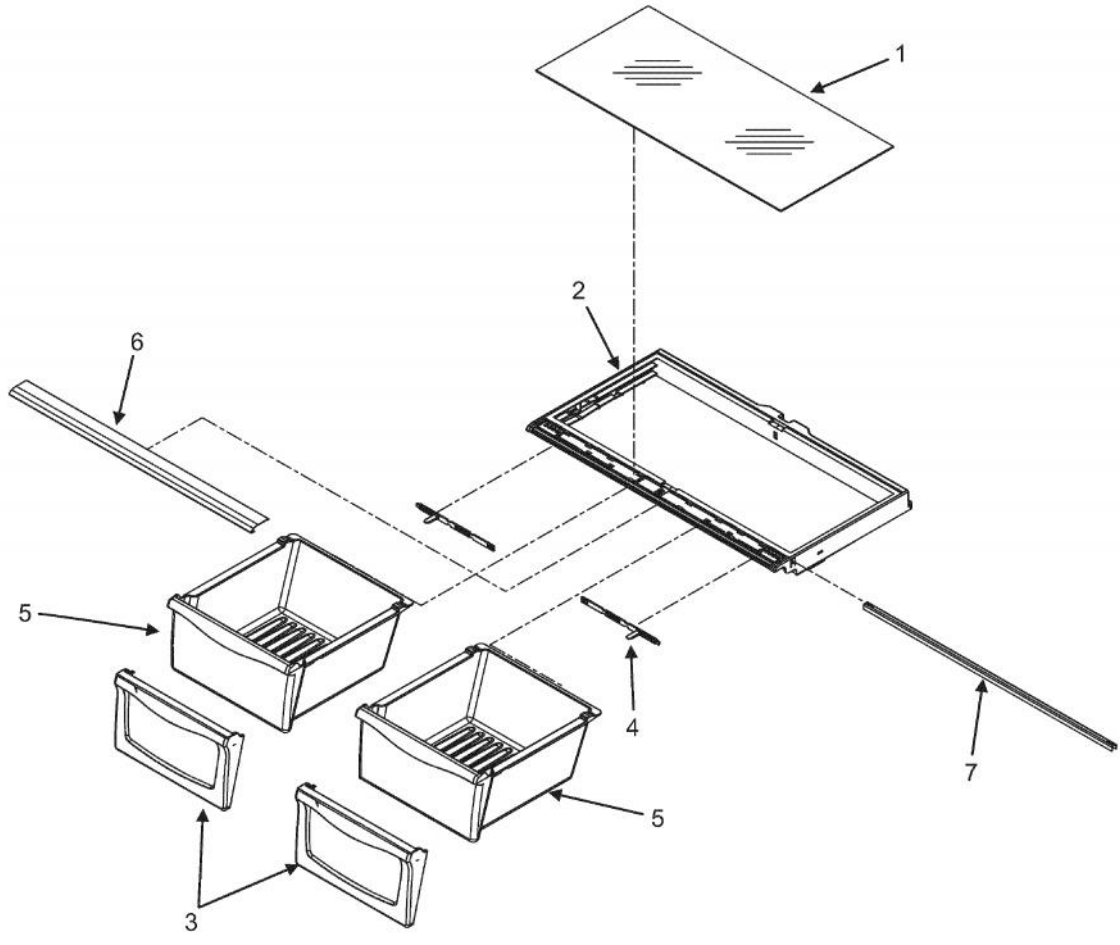

Ref #	Part Number	Qty.	Description
1	PS400067	1	GLASS, CRISPER (67006655)
2	PS400068	1	FRAME, CRISPER (67006185)
3	PS400069	3	FRONT, CRISPER PAN (67005926)
4	PS400070	2	SLIDE, HUMIDITY CONTROL (Y67001287)
5	PS400071	2	CRISPER PAN (67002659)
6	PS400072	1	EXTRUSION, CRISPER FRONT (W10231489)
7	PS400073	1	BRACE, CRISPER