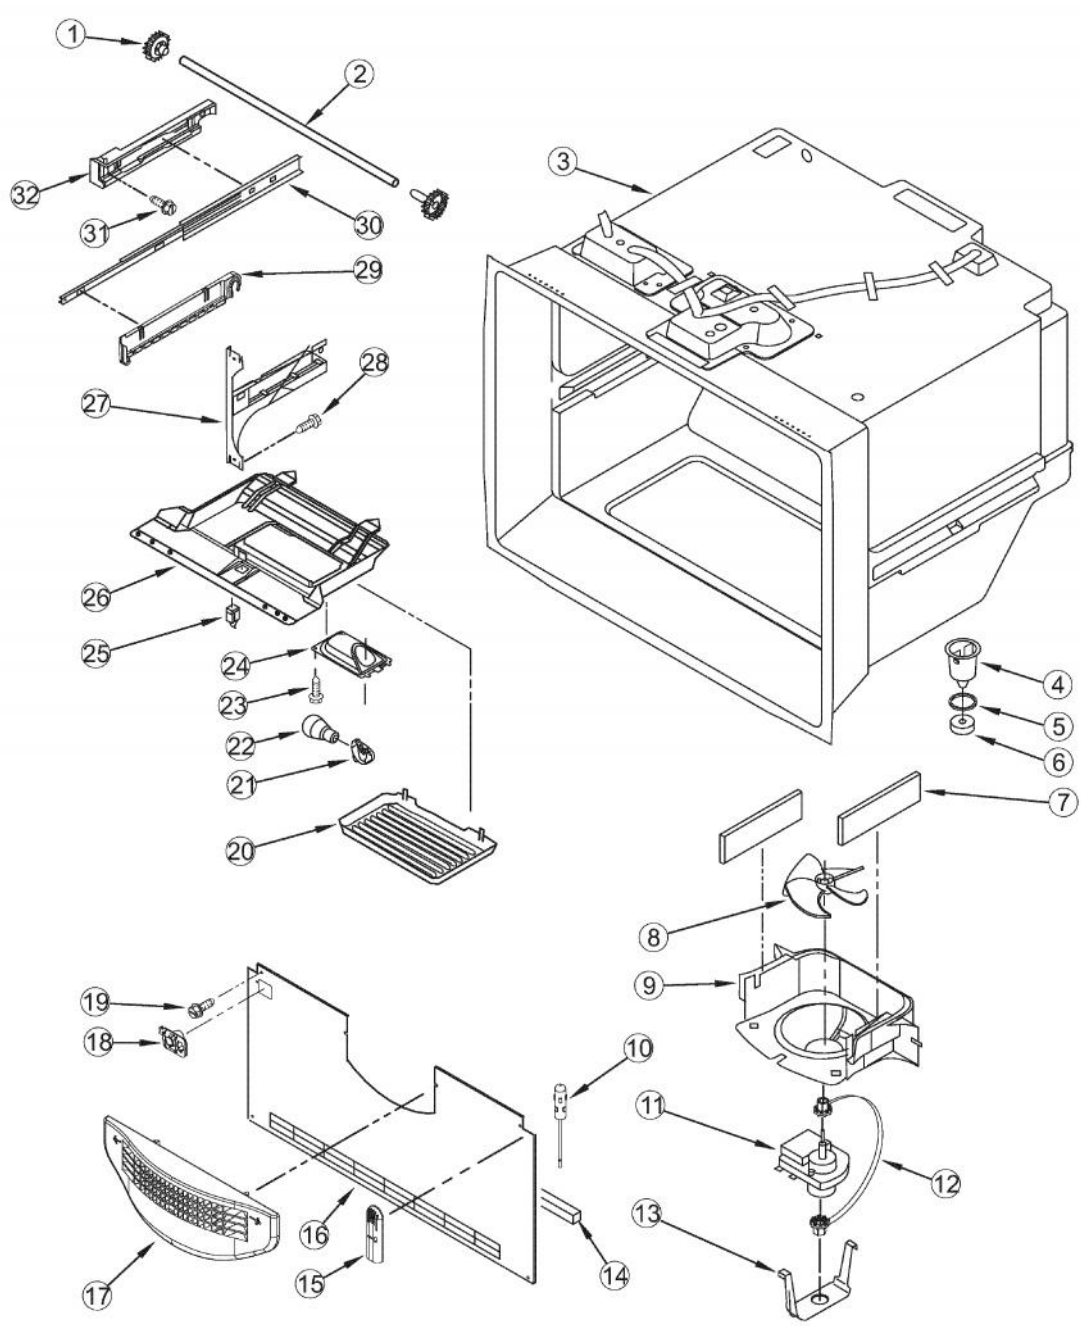

----- Manual continues below -----

*No Image
Available*

Ref #	Part Number	Qty.	Description
1	PS400094	1	CORNER COVER (67003485)
2	PS400011	3	PLUG, BUTTON (BLACK)
3	Not Replaceable	1	CABINET
4	PS400015	1	SCREW, TOP HINGE COVER (67006521)
5	011489-000	1	HINGE, TOP - BK, LT
	011490-000	1	HINGE, TOP - BK, RT
6	PS400010	3	GEAR (LH & RH)
7	PS400009	1	COVER, TOP HINGE - LEFT HINGE (67006726)
	PS400008	1	COVER, RIGHT HINGE, BLACK
8	PS400183	1	COVER, WATER LINE (67003331)
9	PS400013	1	SCREW, DOOR STOP (67006287)
10	PS400176	2	BLOCK, FILTER (67004092)
11	PS400181	1	CLIP, SPEED (M0114003)
12	011496-000	1	ELBOW, FILL TUBE
13	PS400129	1	SCREW, SMALL (67006425)
14	PS400172	1	COVER, MC BACK (67006101)
15	PS400175	1	GASKET
16	PS400182	1	CLAMP, TUBE
17	PS400173	1	COVER, WATER VALVE (67004098)
18	PS400187	1	DUAL TUBE SWEEP (67004101)
19	PS400186	1	ACOUSTIC FIBER (67003796)
20	011495-000	1	TUBE, DRAIN
21	011492-000	1	CLIP, DRAIN TUBE
22	011488-000	1	BRAKE, FOOT
23	011494-000	1	GRILLE, TOE - BK
24	PS400282	8	SCREW, BOTTOM HINGE (67006564)
25	011485-000	1	ROLLER ASSY, FRONT RT (W10130459)
	011487-000	1	ROLLER ASSY, FRONT LT
26	PS400024	1	SCREW, CENTER HINGE (67006380)
27	PS400233	1	CENTER HINGE (67002027)
28	PS400022	1	PIN, CENTER HINGE (67006642)
29	PS400042	1	SCREW, SMALL (67006400)