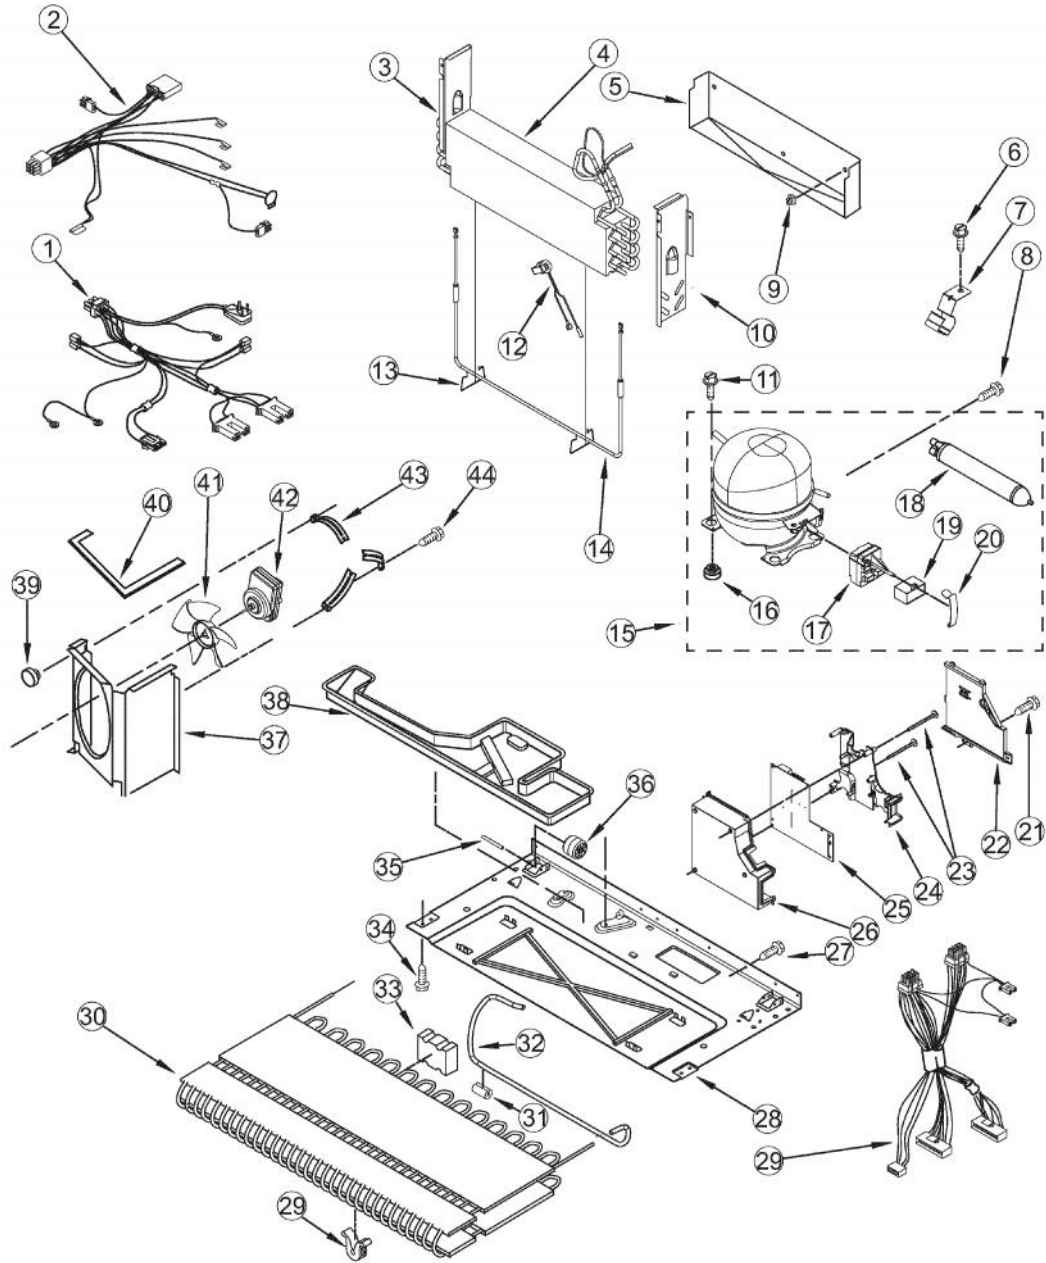

Ref #	Part Number	Qty.	Description
1	011552-000	1	HARNESS, UNIT W/POWER CORD
2	011542-000	1	HARNESS, EVAP. HEATER
3	PS400135	1	DAM, RIGHT RETURN (67001084)
4	PS400143	1	FOAM GASKET (67001291)
5	PS400123	1	DRIP TRAY, E-CT (67002490)
6	PS400148	1	SCREW, CLIP (67006737)
7	011556-000	1	CLIP, DRIER
8	PS400155	1	GROUND SCREW (67006433)
9	PS400124	1	CLIP, EVAPORATOR
10	PS400134	1	DAM, LEFT RETURN (67001083)
11	PS400153	3	SCREW, COMPRESSOR (67006432)
12	011546-000	1	THERMOSTAT, DEFROST
13	011548-000	1	CLIP, HEATER
14	PS400136	1	HEATER, EVAPORATOR (67002493)
15	PS400154	1	COMPRESSOR KIT (8201555)
16	PS400158	4	GROMMET, COMPRESSOR (67003493)
17	011544-000	1	RELAY, START
18	011553-000	1	DRIER
18	011555-000	2	AXLE, ROLLER
19	PS400182	1	CLAMP, TUBE
20	011543-000	1	CLIP, CAPACITOR
21	PS400190	3	SCREW, HV BOX COVER (67006615)
22	PS400189	1	COVER, HV BOX (67005421)
23	PS400184	1	SCREW, HV BOX (67006550)
24	PS400193	1	SPACER, HV BOX (67005418)
25	011562-000	1	BOARD, HV CONTROL
26	011561-000	1	BOX, HV
27	PS400129	1	SCREW, SMALL (67006425)
28	PS400163	1	BASE PAN (67005889)
29	011560-000	4	GROMMET, CONDENSER
29	PS400194	1	HARNESS, HV BOARD (67005419)
30	PS400166	1	CONDENSER (67006131)
31	PS400162	2	GROMMET CONDENSER (67005680)
32	PS400161	1	DISCHARGE TUBE (67004700)
33	011541-000	1	BLOCK, CONDENSER
34	PS400130	1	SCREW (67006573)
36	011559-000	2	ROLLER
37	011554-000	1	SHROUD
38	PS400161	1	DISCHARGE TUBE (67004700)
39	PS400165	3	GROMMET BRACKET (61004743)
40	PS400159	1	SEAL, CONDENSER SHROUD (61003210)
41	011540-000	1	BLADE, FAN
42	011547-000	1	MOTOR, FAN
43	PS400169	1	BRACKET, CONDENSER MOTOR (67004953)
44	PS400170	1	SCREW, BRACKT (67004954)
NI	011564-000	1	VALVE, ACCESS (1/4)
	011566-000	1	VALVE, ACCESS (5/16)
	011567-000	1	VALVE, ACCESS (3/8)
	011568-000	1	VALVE, ACCESS (1/2)
	011569-000	1	VALVE, ACCESS (5/8)
	011571-000	1	VALVE, ACCESS (3/4)
	011572-000	1	VALVE, ACCESS (3/16)