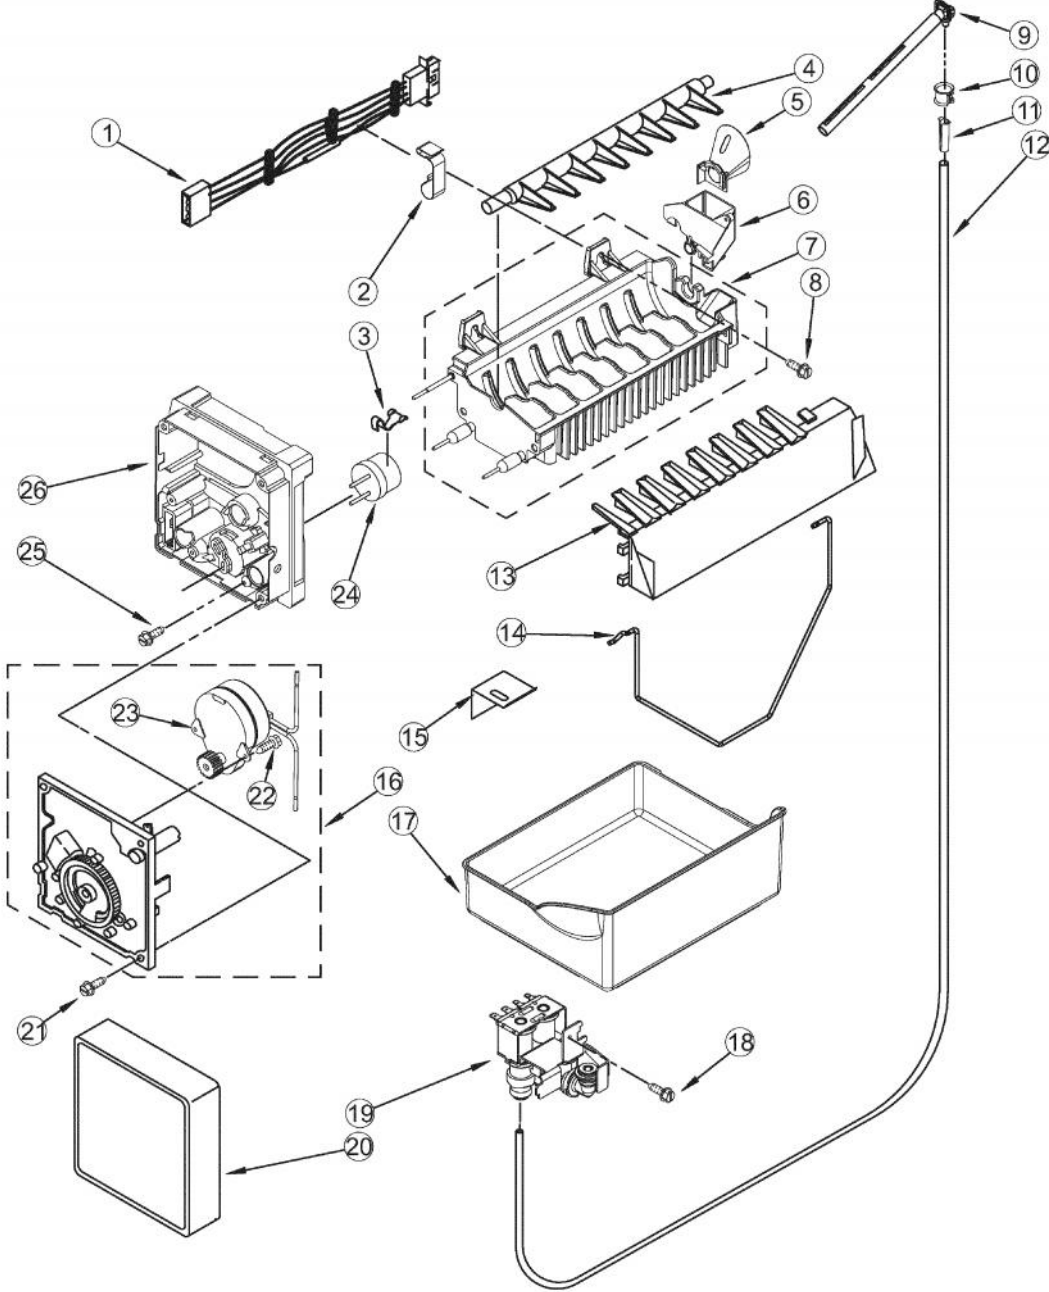

Ref #	Part Number	Qty.	Description
1	011589-000	1	HARNESS, ICE MAKER
2	011578-000	1	CLAMP
3	011585-000	1	RETAINER, THERMOSTAT
4	011582-000	1	ICE EJECTOR
5	011594-000	1	FUNNEL, FILL TUBE
6	011581-000	1	CUP, FILL
7	011580-000	1	MOLD & HEATER ASSEMBLY
8	011579-000	1	SCREW
9	011593-000	1	ELBOW, FILL TUBE
10	PS400181	1	CLIP, SPEED (M0114003)
11	PS400178	1	INSERT, TUBE
12	PS400177	1	PLASTIC TUBE (B5705307)
13	011583-000	1	ICE STRIPPER
14	PS400202	1	IM SHUTOFF ARM (67004028)
15	011577-000	1	BRACKET, ICE MAKER
16	011590-000	1	MODULE ASSEMBLY
17	PS400207	1	ICE PAN (67001255)
18	PS400174	1	SCREW, VALVE (67006662)
19	PS400179	1	DUAL WATER VALVE (67006531)
20	PS400198	1	COVER, ICE MAKER (67004710)
21	011588-000	1	SCREW
22	011592-000	1	SCREW
23	011591-000	1	MOTOR
24	011586-000	1	THERMOSTAT
25	011587-000	1	SCREW
26	011584-000	1	SUPPORT, HOUSING