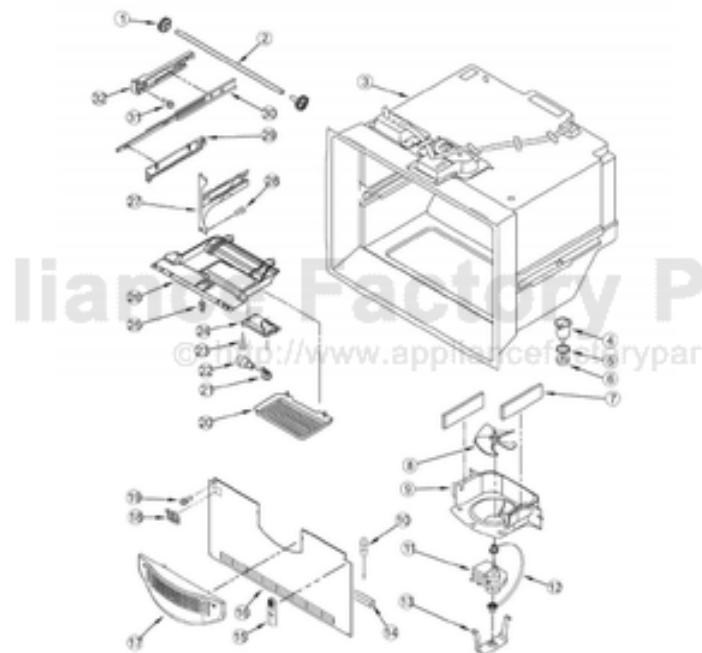

[Find Your VIKING Refrigerator Parts - Select From 341 Models](#)

----- Manual continues below -----