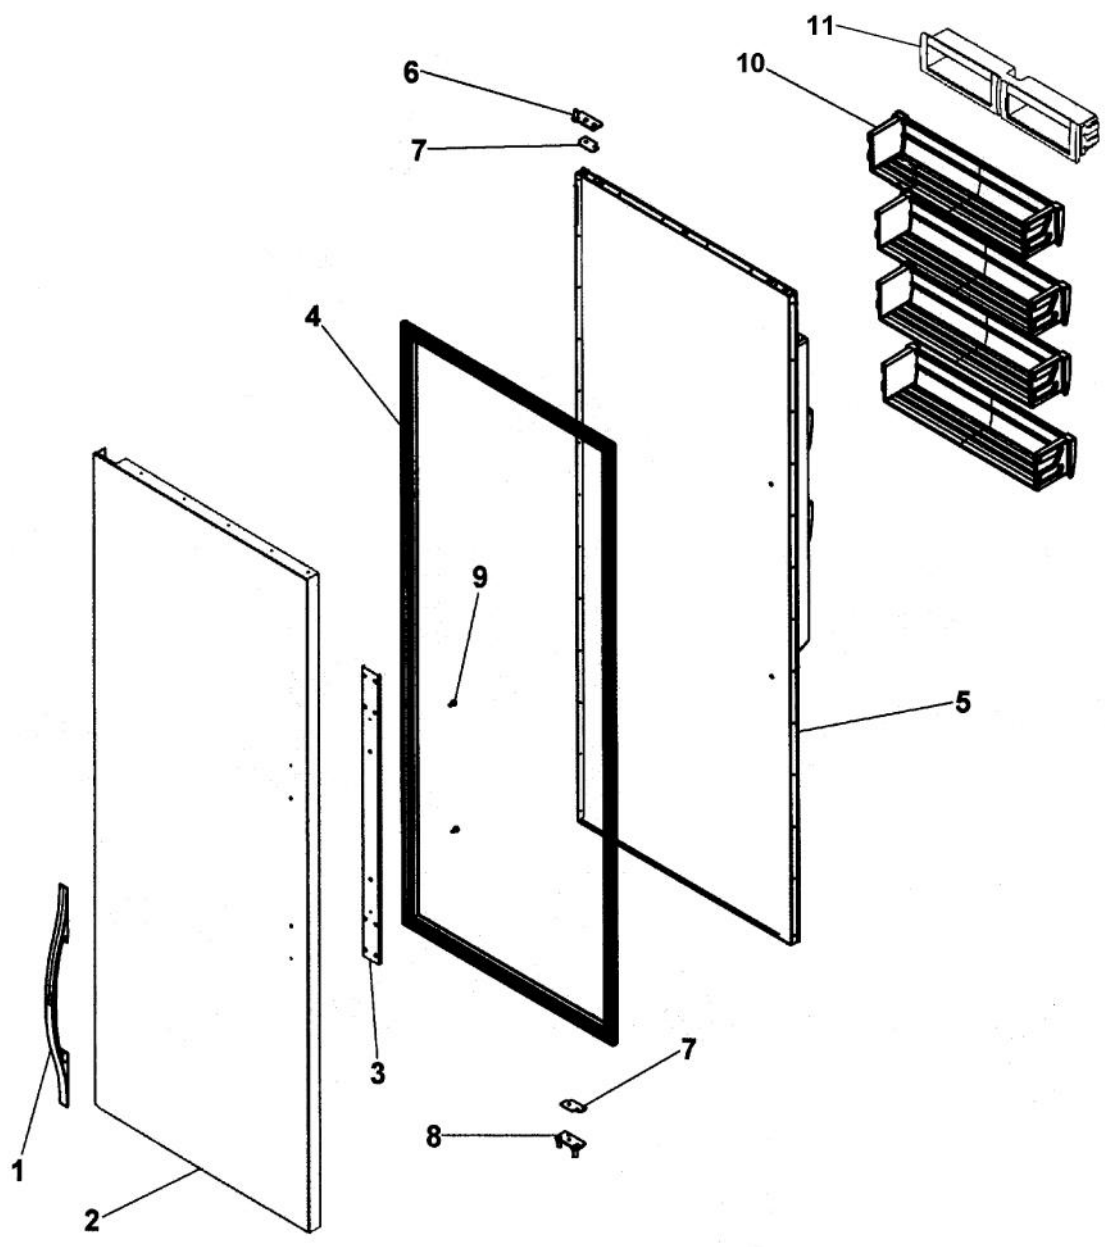

Ref #	Part Number	Qty.	Description
1	PE030166 PE030166PVD		DESIGNER REFRIGERATOR HANDLE DESIGNER REFRIGERATOR HANDLE PVD
2	B2099075 C9099075BK L2099075WH C9099075BT C9099075GG C9099075SG B2099073 C9099073BK L2099073WH C9099073BT C9099073GG C9099073SG		SKIN DOOR AF AR DES L SS DOOR SKIN AF AR 30 DES L DOOR SKIN - WH (LEFT HINGE) DOOR SKIN AF AR 30 DES L DOOR SKIN AF AR 30 DES L DOOR SKIN AF AR 30 DES L DOOR SKIN AF AR 30 DES R DOOR SKIN AF AR 30 DES R DOOR SKIN AF AR 30 DES R DOOR SKIN AF AR 30 DES R DOOR SKIN AF AR 30 DES R DOOR SKIN AF AR 30 DES R
3	K2096516		BRACE - SXS DOOR HANDLE 12447003
4	PB970163		GASKET
5	G5099058		DOOR ASM AF 30
6	PC920132 PC920133		PIVOT PLATE ASSY - LH PIVOT PLATE ASSY - RH
7	PD940092		SPACER - DOOR HINGE
8	PC920147 PC920146		PIVOT PLATE ASSY - WC LH BOT PIVOT PLATE ASSY - WC RH BOT
9	M0204303		SCREW-MACH
10	G5099291		DOOR BIN ASM SXS 48 FF AND 30 AR
NI	PE940176		TRIM - DOOR SXS PRO SIDES
NI	PK930226		TRIM DOOR BULLNOSE 30 TOP/BTM
11	V12203602		DAIRY MODULE ASM