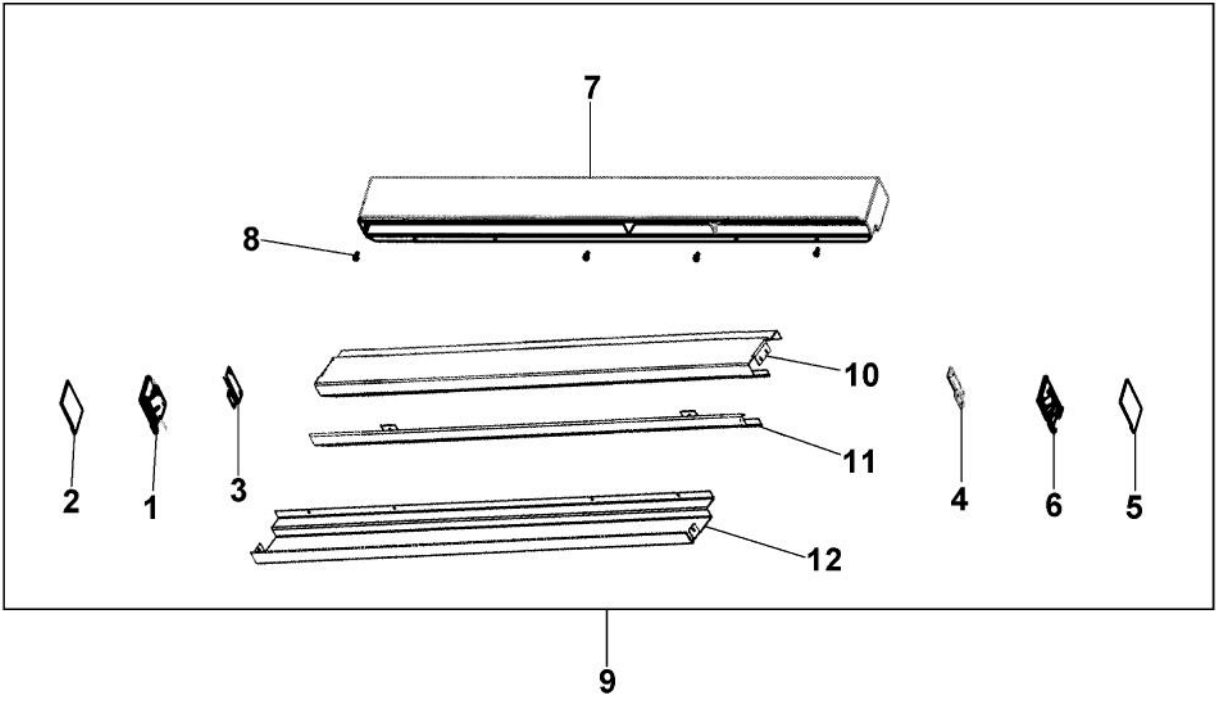

Ref #	Part Number	Qty.	Description
1	PM910349		END CAP GRILLE L
2	PM910071		COVER - END CAP 12119801
3	C9099471BK		BRACKET GRILLE SUPPORT DES L
4	C9099470BK		BRACKET GRILLE SUPPORT DES R
5	PM910072		COVER - END CAP 12119802
6	PM910348		ENP CAP GRILLE R
7	G9099202BK		AIR DUCT WELD ASM COMPLETE 30 XBKX
8	M0238616		SCREW-SM
9	G32911143		GRILLE ASM AF AR 30 DES L
	G32911151		GRILLE ASM AF AR 30 DES R
10	PM910406		GRILLE LOUVER UPPER AF AR 30 DES FOL
11	PM910407		GRILLE LOUVER MID AF AR 30 DES FOL
12	PM910408		GRILLE LOUVER LOWER AF AR 30 L DES FOL
	PM910420		GRILLE LOUVER LOWER AF AR 30 R DES FOL
NI	PM910428		GRILLE SPACER AF AR 30 FOL