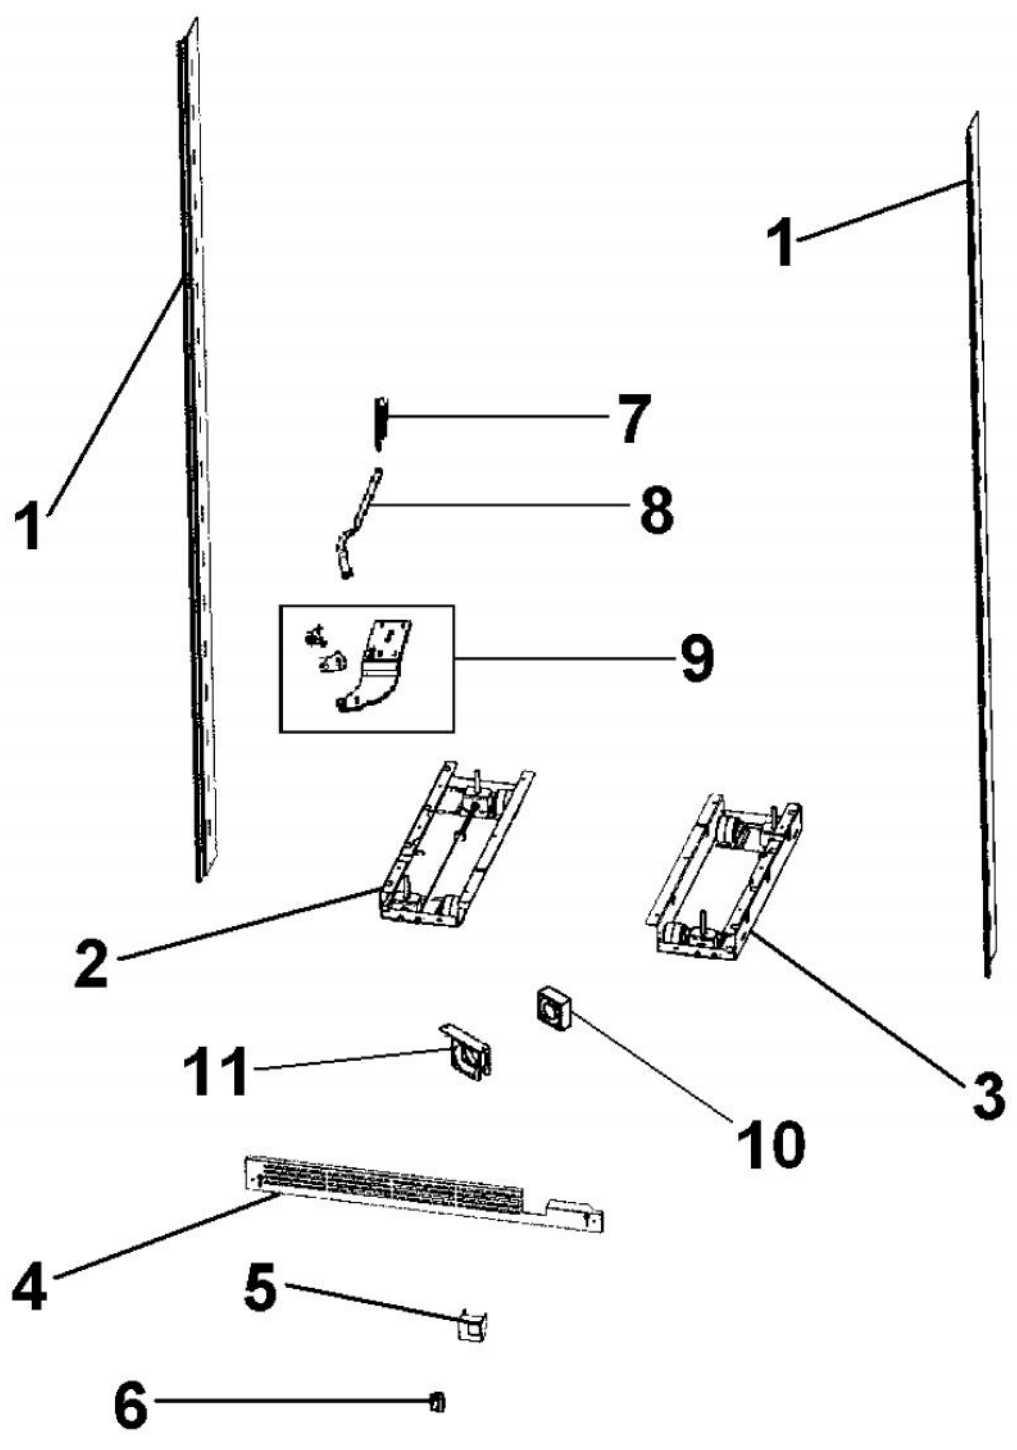

Ref #	Part Number	Qty.	Description
1	PK920066		SIDE TRIM
2	PM910399		LEVELER MODULE L
3	PM910398		LEVELER ASSEMBLY - R
4	G50911380		GRILLE TOE ASM COMPLETE 30 R
	G50911381		GRILLE TOE ASM 30 LH
5	C9098046BK		BASE GRILLE SWITCH MOUNT
6	PE950147		SWITCH SPST NC BLACK
7	PC910015		SPRING EXTENSION
8	PC920149		BAR-WC BOT HINGE LH
	PC920166		BAR-WC BOT HINGE RH
9	G3298649		HINGE ASM COMPLETE LL
	G3298648		HINGE ASM COMPLETE LR
10	12075003		MOTOR-REF FAN
11	K20911976		BRACKET EVAP FAN ICE