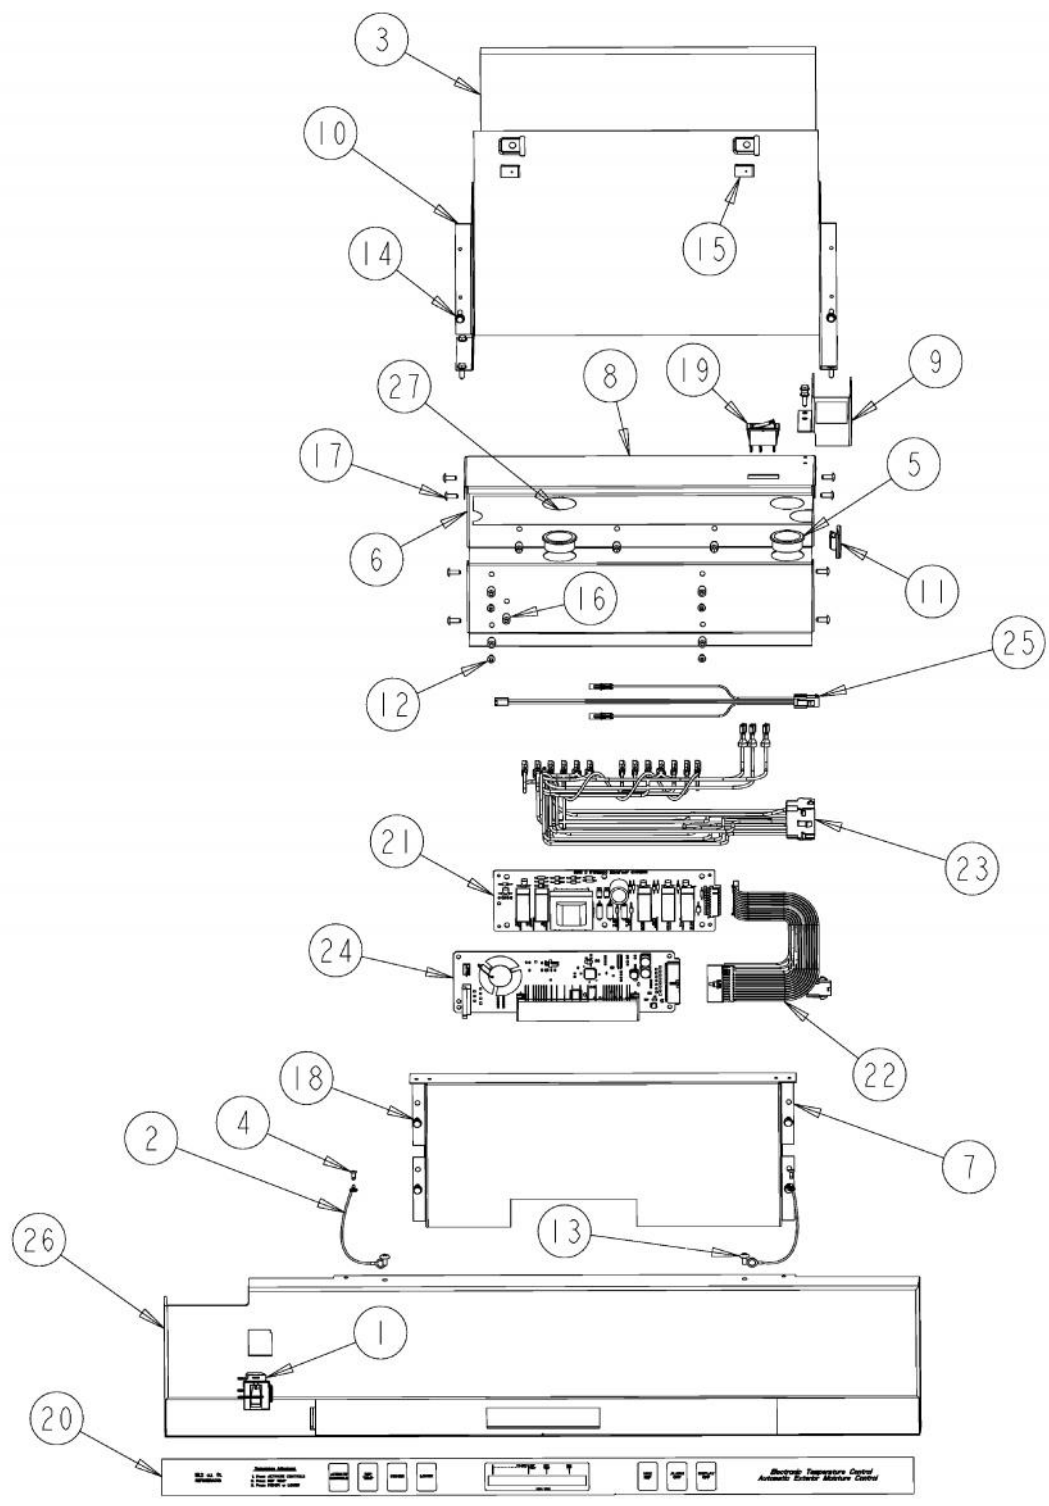

Ref #	Part Number	Qty.	Description
1	F2096507		TUBE-PROCESS GRN
2	PE970608		POWER SUPPLY 24 VDC 15 W
3	10547001		CLIP-DRIER V10547001
4	10699601		DAMPER-TUBING .8
5	10835901		GROMMET RUBBER V10835901
6	F20910737		TUBE DISCHARGE AF AR 36
7	F20911126		TUBE SUCTION AR 30
8	F20912567		TUBE CAPILLARY FORMED
9	F2096669		TUBE-DRIER COND
10	G5096494		COND. FAN ASSY
11	K20912569		BRACKET GRILLE SUPPORT
12	K20912570		DIVERTER AIR HI SIDE 30
13	M0103904		CLAMP-SPEED
14	M0211018		SCREW-SM
15	M0221523		SCREW - SHLDR
16	PD020194		SCREW-SM
17	PB920171		CONDENSER ASM
18	PB970187		INSULATION TUBING 57.500
19	PC920204		HINGE ASM UL
	PC920203		HINGE ASM UR
20	PD940088		SCREW, 1/4 X 20 HEX WASHER SERRATED
21	PE950149		SWITCH POWER
22	PE970449		INVERTER ASSEMBLY
23	10743201		DRIER
24	G50911820		COMPRESSOR KIT
NI	10916507		TUBE-PROCESS GRN

Ref #	Part Number	Qty.	Description
1	PE950122		SWITCH
2	12064001		SUPP-CONT PANEL
3	12074703		INSUL-CONT BOX V12074703
4	A4539601		SUB TO PC040010 - RIVET-POP VA4539601
5	A4554817		BUSHING-SNAP VA4554817
6	K20910060		BRACKET - PC
7	K20910061		CONTROL BOX FRONT
8	K20910062		CONTROL BOX TOP
9	K2098654		BRACKET SWITCH POWER
10	K2099402		CONTROL BOX
11	M0104106		CLIP-CORD VM0104106
12	M0217204		SCREW, SM
13	M0224128		SCREW-SM
14	M0238846		SCREW-SHLDR
15	M0288120		NUT-SPEED, VM0288120
16	M0585506		SUPPORT
17	PC040010		POP RIVET
18	PD020194		SCREW-SM
19	PE950150		SPDT ROCKER SW. W/LEGEND
20	PE950183		SWITCH OVERLAY AR 30
21	PE970463		HIGH VOLT BOARD
22	PE970464		HARNESS LOW VOLT
23	PE970465		HARNESS HIGH VOLT
24	G50911823		LOW VOLT BOARD KIT (BEFORE 1/22/05)
	PE970603		LOW VOLT BOARD (AFTER 1/22/05)
25	PE970609		HARNESS CONTROL BOARD
26	PK030457		PANEL CONTROL AR 30 L
	PK030456		PANEL CONTROL AR 30 R
27	PM910325		FILM PROTECTIVE