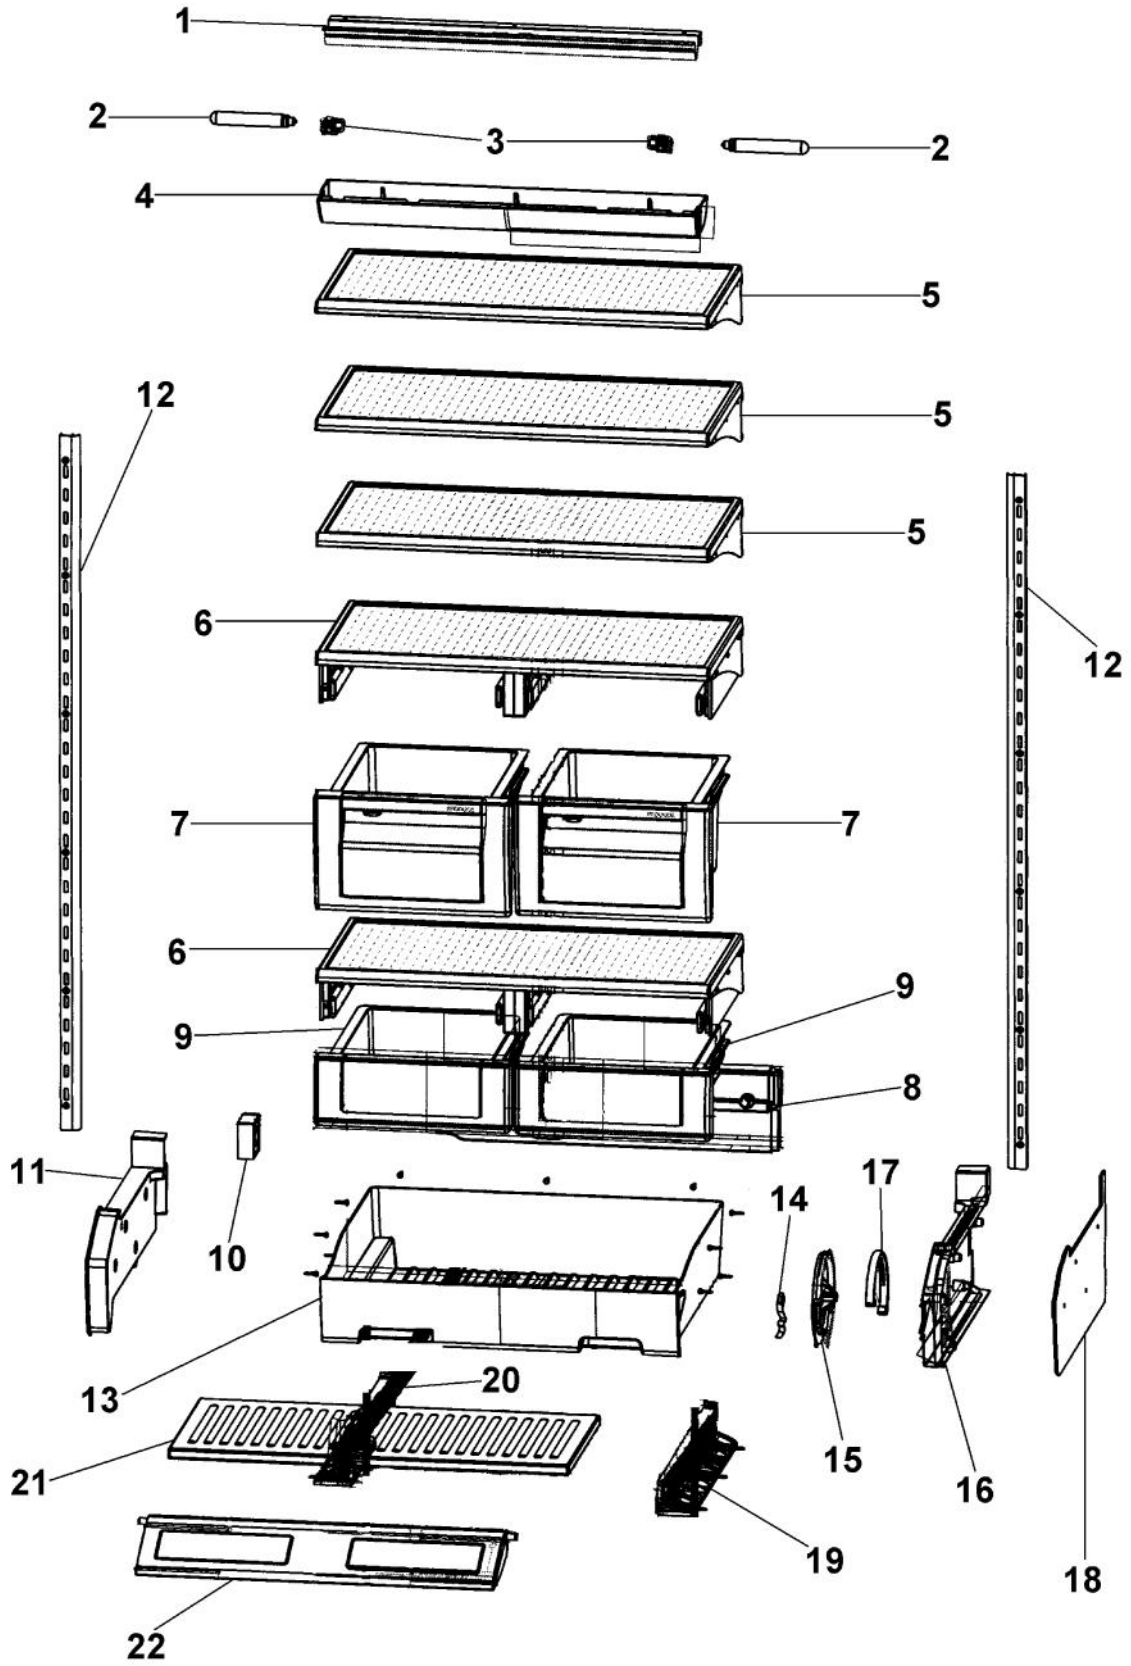

# VIKING DDRB304 Owner's Manual

[Shop genuine replacement parts for VIKING DDRB304](#)

[Find Your VIKING Refrigerator Parts - Select From 341 Models](#)

----- Manual continues below -----

Ref #	Part Number	Qty.	Description
1	L2099492		BRACKET LIGHT SXS 48 FF
2	A3079001		LAMP - 40W
3	PE950125		LIGHT SOCKET
4	PK930268		COVER LIGHT ASM AF AR 30 SXS 48 FF
5	PM910353		GLASS SHELF
6	G50911937		SHELF ASM
7	G32911939		DRAWER PRODUCE ASM SXS 48 AR 30
8	PK930307		DUCT MEAT SAVOR AR 30 SXS 48
9	G32911938		DRAWER DELI ASM SXS AR 30
10	PE950185		FAN, MEAT SAVER
NI	020822-000	1	FAN RESISTOR KIT BEFORE SERIALNo. 110409R00010197
11	PK930284		DUCT MEATSAVOR LEFT
12	PM910280		LADDER SIDE AF 30 36
13	PK930309		DRAWER MEAT SAVOR AR 30 SXS 48
14	PM910334		ROLLER TENSION
15	PK930168		DIAL CONTROL MEAT SAVOR
16	PK930169		DUCT MEAT SAVOR SXS 42/48 R
17	PK930172		COVER CONTROL MEAT SAVOR
18	PK930283		DUCT MEATSAVOR SPACER
19	PM910287		SLIDE MEAT SAVOR R
20	PM910288		SLIDE MEAT SAVOR L
21	PK930308		SHELF MEAT SAVOR AR 30 SXS 48
22	PK930310		DOOR MEATSAVOR AR 30

Ref #	Part Number	Qty.	Description
1	PE950122		SWITCH
2	12064001		SUPP-CONT PANEL
3	12074703		INSUL-CONT BOX V12074703
4	A4539601		SUB TO PC040010 - RIVET-POP VA4539601
5	A4554817		BUSHING-SNAP VA4554817
6	K20910060		BRACKET - PC
7	K20910061		CONTROL BOX FRONT
8	K20910062		CONTROL BOX TOP
9	K2098654		BRACKET SWITCH POWER
10	K2099402		CONTROL BOX
11	M0104106		CLIP-CORD VM0104106
12	M0217204		SCREW, SM
13	M0224128		SCREW-SM
14	M0238846		SCREW-SHLDR
15	M0288120		NUT-SPEED, VM0288120
16	M0585506		SUPPORT
17	PC040010		POP RIVET
18	PD020194		SCREW-SM
19	PE950150		SPDT ROCKER SW. W/LEGEND
20	PE950183		SWITCH OVERLAY AR 30
21	PE970463		HIGH VOLT BOARD
22	PE970464		HARNESS LOW VOLT
23	PE970465		HARNESS HIGH VOLT
24	G50911823		LOW VOLT BOARD KIT (BEFORE 1/22/05)
	PE970603		LOW VOLT BOARD (AFTER 1/22/05)
25	PE970609		HARNESS CONTROL BOARD
26	PK030457		PANEL CONTROL AR 30 L
	PK030456		PANEL CONTROL AR 30 R
27	PM910325		FILM PROTECTIVE