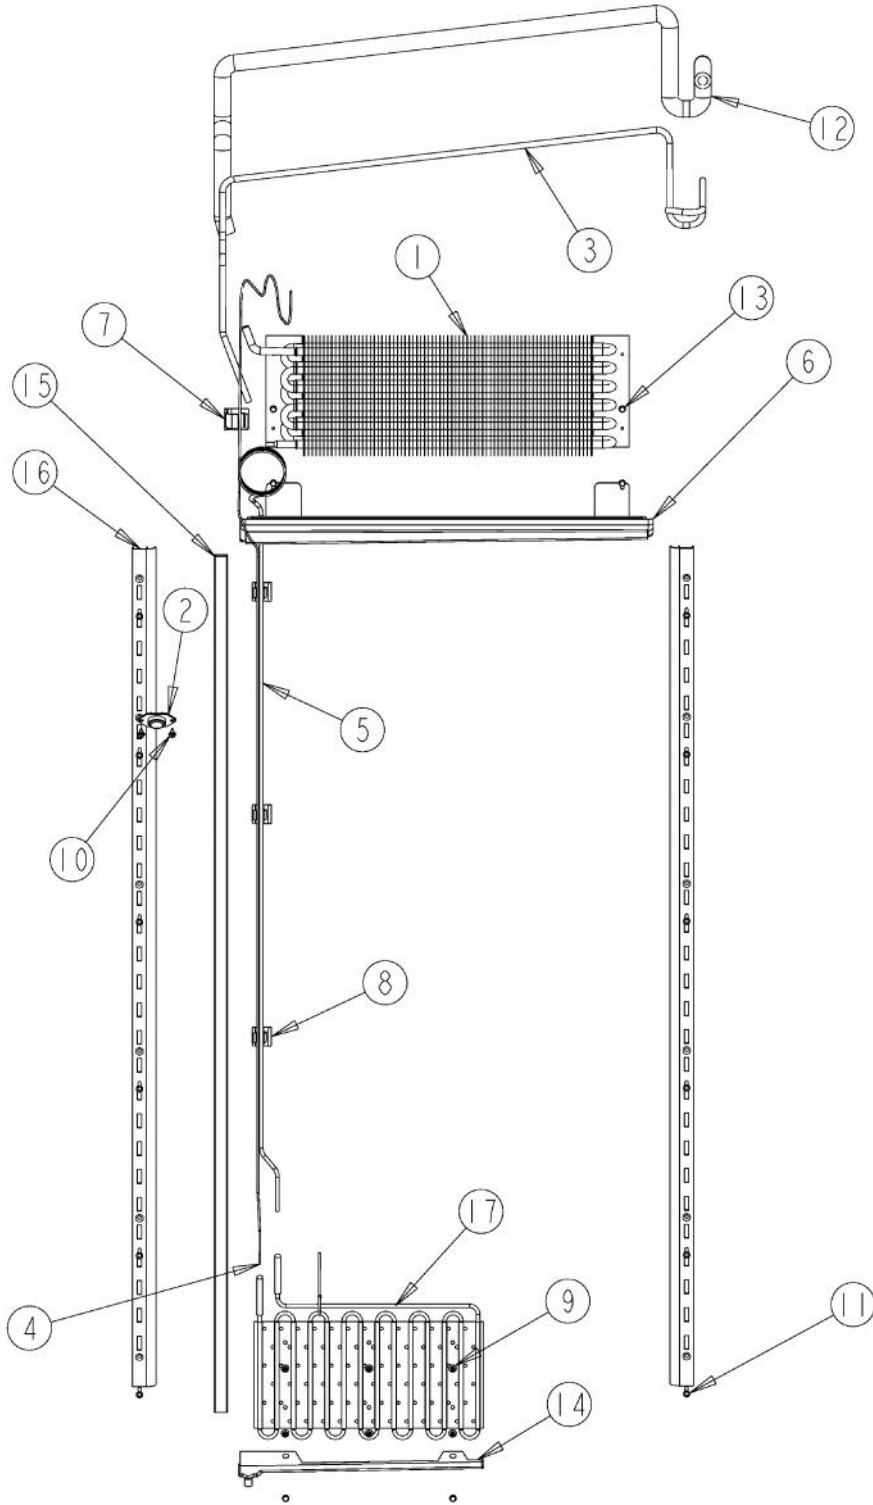

# VIKING DDRB304 Owner's Manual

[Shop genuine replacement parts for VIKING DDRB304](#)

[Find Your VIKING Refrigerator Parts - Select From 341 Models](#)

----- Manual continues below -----

Ref #	Part Number	Qty.	Description
1	L2099492		BRACKET LIGHT SXS 48 FF
2	A3079001		LAMP - 40W
3	PE950125		LIGHT SOCKET
4	PK930268		COVER LIGHT ASM AF AR 30 SXS 48 FF
5	PM910353		GLASS SHELF
6	G50911937		SHELF ASM
7	G32911939		DRAWER PRODUCE ASM SXS 48 AR 30
8	PK930307		DUCT MEAT SAVOR AR 30 SXS 48
9	G32911938		DRAWER DELI ASM SXS AR 30
10	PE950185		FAN, MEAT SAVER
NI	020822-000	1	FAN RESISTOR KIT BEFORE SERIALNo. 110409R00010197
11	PK930284		DUCT MEATSAVOR LEFT
12	PM910280		LADDER SIDE AF 30 36
13	PK930309		DRAWER MEAT SAVOR AR 30 SXS 48
14	PM910334		ROLLER TENSION
15	PK930168		DIAL CONTROL MEAT SAVOR
16	PK930169		DUCT MEAT SAVOR SXS 42/48 R
17	PK930172		COVER CONTROL MEAT SAVOR
18	PK930283		DUCT MEATSAVOR SPACER
19	PM910287		SLIDE MEAT SAVOR R
20	PM910288		SLIDE MEAT SAVOR L
21	PK930308		SHELF MEAT SAVOR AR 30 SXS 48
22	PK930310		DOOR MEATSAVOR AR 30

Ref #	Part Number	Qty.	Description
1	PE950122		SWITCH
2	12064001		SUPP-CONT PANEL
3	12074703		INSUL-CONT BOX V12074703
4	A4539601		SUB TO PC040010 - RIVET-POP VA4539601
5	A4554817		BUSHING-SNAP VA4554817
6	K20910060		BRACKET - PC
7	K20910061		CONTROL BOX FRONT
8	K20910062		CONTROL BOX TOP
9	K2098654		BRACKET SWITCH POWER
10	K2099402		CONTROL BOX
11	M0104106		CLIP-CORD VM0104106
12	M0217204		SCREW, SM
13	M0224128		SCREW-SM
14	M0238846		SCREW-SHLDR
15	M0288120		NUT-SPEED, VM0288120
16	M0585506		SUPPORT
17	PC040010		POP RIVET
18	PD020194		SCREW-SM
19	PE950150		SPDT ROCKER SW. W/LEGEND
20	PE950183		SWITCH OVERLAY AR 30
21	PE970463		HIGH VOLT BOARD
22	PE970464		HARNESS LOW VOLT
23	PE970465		HARNESS HIGH VOLT
24	G50911823		LOW VOLT BOARD KIT (BEFORE 1/22/05)
	PE970603		LOW VOLT BOARD (AFTER 1/22/05)
25	PE970609		HARNESS CONTROL BOARD
26	PK030457		PANEL CONTROL AR 30 L
	PK030456		PANEL CONTROL AR 30 R
27	PM910325		FILM PROTECTIVE