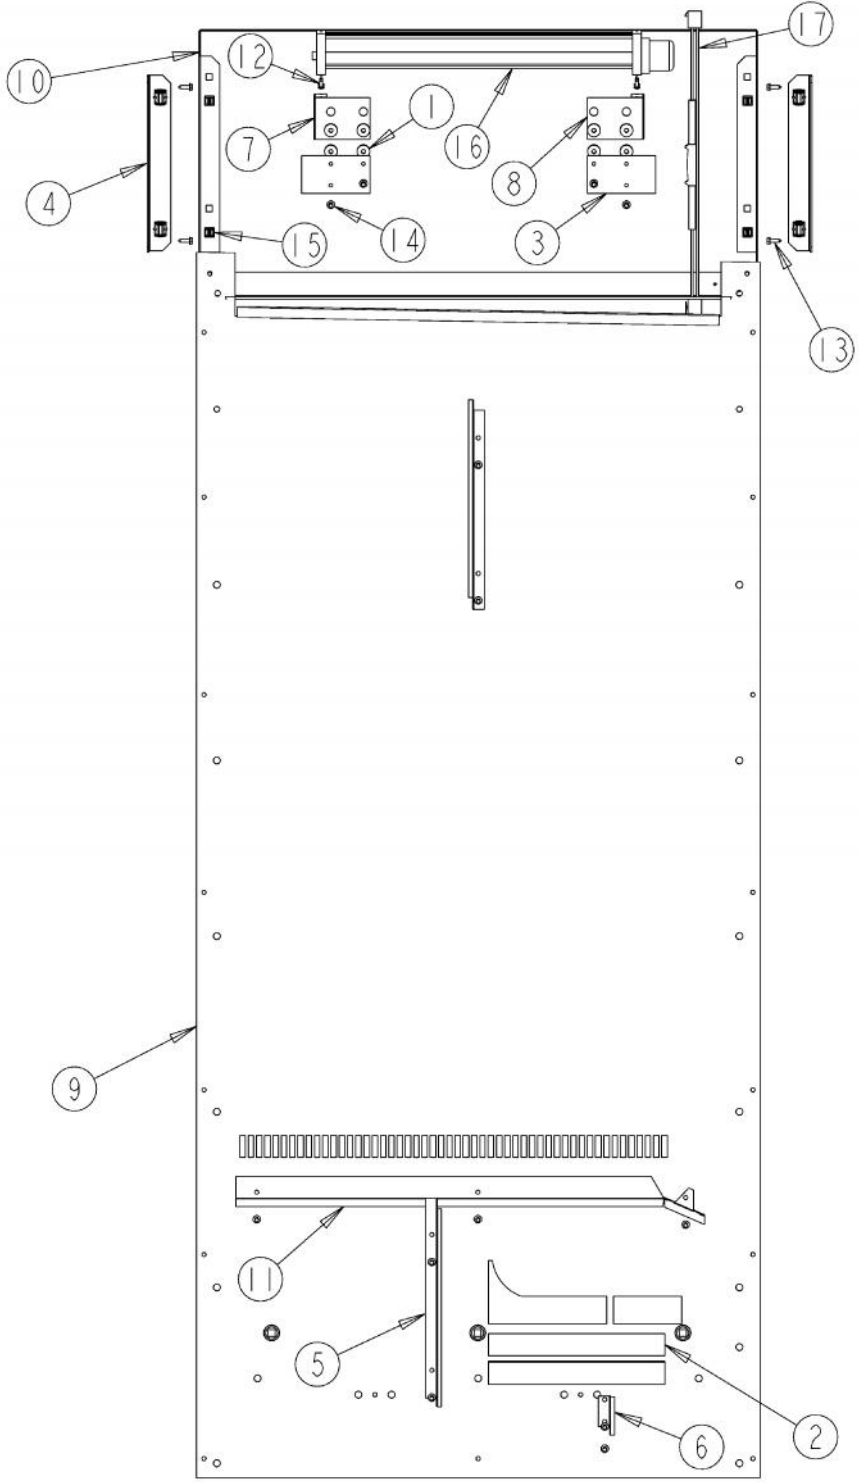

Ref #	Part Number	Qty.	Description
1	12234001		GROMMET-VIBRATION
2	A3030361		GASKET, RED
3	B10914128		SPACER FAN AR 36/30
4	G50912369		ANGLE UPR EVAP MTNG AR
5	K20912393		PLATE BAFFLE VERTICAL AR 30
6	K20912394		PLATE BAFFLE VERTICAL SMALL AR 30
7	K20914130		BRKT, FAN MTG RT AR 30
8	K20914131		BRKT, FAN MTG LT AR 30
9	L20910734		COVER LARGE SUMP AR 30
10	L20911947		COVER EVAP AR 30
11	L20913709WH		DIVIDER AIR AR 30
12	M0217204		SCREW, SM
13	M0238616		SCREW-SM
14	M0238859		SCREW-SHLDR
15	PD950012		STRIKE PANEL ACCESS
16	PE950154		FAN EVAP HORIZ AF AR 30
17	PE970641		JUMPER FAN RESISTOR