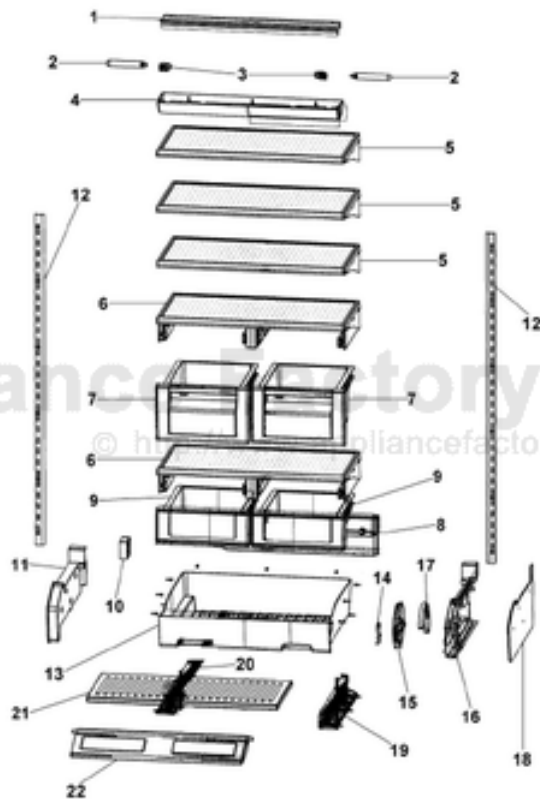

# VIKING DDRB304 Owner's Manual

[Shop genuine replacement parts for VIKING DDRB304](#)

[Find Your VIKING Refrigerator Parts - Select From 341 Models](#)

----- Manual continues below -----

Ref #	Part Number	Qty.	Description
1	L2099492		BRACKET LIGHT SXS 48 FF
2	A3079001		LAMP - 40W
3	PE950125		LIGHT SOCKET
4	PK930268		COVER LIGHT ASM AF AR 30 SXS 48 FF
5	PM910353		GLASS SHELF
6	G50911937		SHELF ASM
7	G32911939		DRAWER PRODUCE ASM SXS 48 AR 30
8	PK930307		DUCT MEAT SAVOR AR 30 SXS 48
9	G32911938		DRAWER DELI ASM SXS AR 30
10	PE950185		FAN, MEAT SAVER
NI	020822-000	1	FAN RESISTOR KIT BEFORE SERIALNo. 110409R00010197
11	PK930284		DUCT MEATSAVOR LEFT
12	PM910280		LADDER SIDE AF 30 36
13	PK930309		DRAWER MEAT SAVOR AR 30 SXS 48
14	PM910334		ROLLER TENSION
15	PK930168		DIAL CONTROL MEAT SAVOR
16	PK930169		DUCT MEAT SAVOR SXS 42/48 R
17	PK930172		COVER CONTROL MEAT SAVOR
18	PK930283		DUCT MEATSAVOR SPACER
19	PM910287		SLIDE MEAT SAVOR R
20	PM910288		SLIDE MEAT SAVOR L
21	PK930308		SHELF MEAT SAVOR AR 30 SXS 48
22	PK930310		DOOR MEATSAVOR AR 30

Ref #	Part Number	Qty.	Description
1	PE950122		SWITCH
2	12064001		SUPP-CONT PANEL
3	12074703		INSUL-CONT BOX V12074703
4	A4539601		SUB TO PC040010 - RIVET-POP VA4539601
5	A4554817		BUSHING-SNAP VA4554817
6	K20910060		BRACKET - PC
7	K20910061		CONTROL BOX FRONT
8	K20910062		CONTROL BOX TOP
9	K2098654		BRACKET SWITCH POWER
10	K2099402		CONTROL BOX
11	M0104106		CLIP-CORD VM0104106
12	M0217204		SCREW, SM
13	M0224128		SCREW-SM
14	M0238846		SCREW-SHLDR
15	M0288120		NUT-SPEED, VM0288120
16	M0585506		SUPPORT
17	PC040010		POP RIVET
18	PD020194		SCREW-SM
19	PE950150		SPDT ROCKER SW. W/LEGEND
20	PE950183		SWITCH OVERLAY AR 30
21	PE970463		HIGH VOLT BOARD
22	PE970464		HARNESS LOW VOLT
23	PE970465		HARNESS HIGH VOLT
24	G50911823		LOW VOLT BOARD KIT (BEFORE 1/22/05)
	PE970603		LOW VOLT BOARD (AFTER 1/22/05)
25	PE970609		HARNESS CONTROL BOARD
26	PK030457		PANEL CONTROL AR 30 L
	PK030456		PANEL CONTROL AR 30 R
27	PM910325		FILM PROTECTIVE