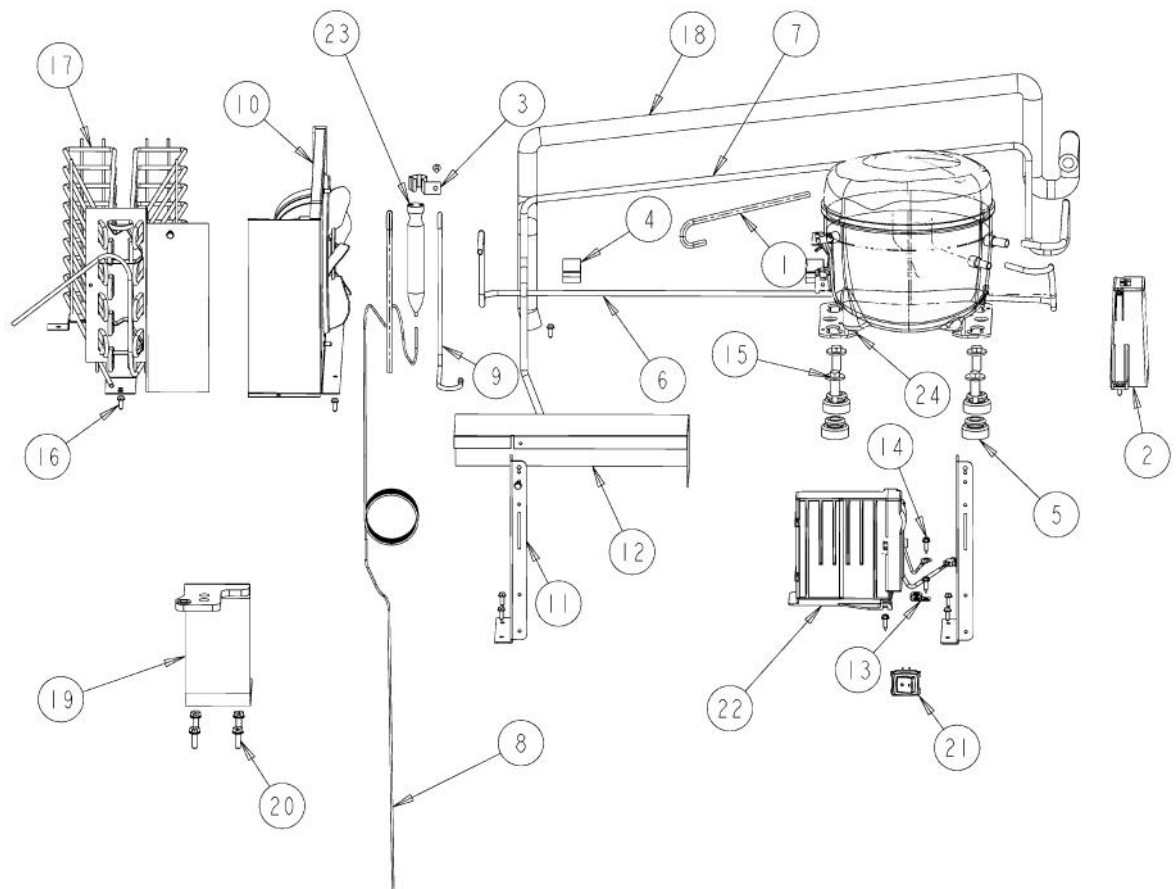

# VIKING DDRB304 Owner's Manual

[Shop genuine replacement parts for VIKING DDRB304](#)

[Find Your VIKING Refrigerator Parts - Select From 341 Models](#)

----- Manual continues below -----

Ref #	Part Number	Qty.	Description
1	L2099492		BRACKET LIGHT SXS 48 FF
2	A3079001		LAMP - 40W
3	PE950125		LIGHT SOCKET
4	PK930268		COVER LIGHT ASM AF AR 30 SXS 48 FF
5	PM910353		GLASS SHELF
6	G50911937		SHELF ASM
7	G32911939		DRAWER PRODUCE ASM SXS 48 AR 30
8	PK930307		DUCT MEAT SAVOR AR 30 SXS 48
9	G32911938		DRAWER DELI ASM SXS AR 30
10	PE950185		FAN, MEAT SAVER
NI	020822-000	1	FAN RESISTOR KIT BEFORE SERIALNo. 110409R00010197
11	PK930284		DUCT MEATSAVOR LEFT
12	PM910280		LADDER SIDE AF 30 36
13	PK930309		DRAWER MEAT SAVOR AR 30 SXS 48
14	PM910334		ROLLER TENSION
15	PK930168		DIAL CONTROL MEAT SAVOR
16	PK930169		DUCT MEAT SAVOR SXS 42/48 R
17	PK930172		COVER CONTROL MEAT SAVOR
18	PK930283		DUCT MEATSAVOR SPACER
19	PM910287		SLIDE MEAT SAVOR R
20	PM910288		SLIDE MEAT SAVOR L
21	PK930308		SHELF MEAT SAVOR AR 30 SXS 48
22	PK930310		DOOR MEATSAVOR AR 30

Ref #	Part Number	Qty.	Description
1	PE950122		SWITCH
2	12064001		SUPP-CONT PANEL
3	12074703		INSUL-CONT BOX V12074703
4	A4539601		SUB TO PC040010 - RIVET-POP VA4539601
5	A4554817		BUSHING-SNAP VA4554817
6	K20910060		BRACKET - PC
7	K20910061		CONTROL BOX FRONT
8	K20910062		CONTROL BOX TOP
9	K2098654		BRACKET SWITCH POWER
10	K2099402		CONTROL BOX
11	M0104106		CLIP-CORD VM0104106
12	M0217204		SCREW, SM
13	M0224128		SCREW-SM
14	M0238846		SCREW-SHLDR
15	M0288120		NUT-SPEED, VM0288120
16	M0585506		SUPPORT
17	PC040010		POP RIVET
18	PD020194		SCREW-SM
19	PE950150		SPDT ROCKER SW. W/LEGEND
20	PE950183		SWITCH OVERLAY AR 30
21	PE970463		HIGH VOLT BOARD
22	PE970464		HARNESS LOW VOLT
23	PE970465		HARNESS HIGH VOLT
24	G50911823		LOW VOLT BOARD KIT (BEFORE 1/22/05)
	PE970603		LOW VOLT BOARD (AFTER 1/22/05)
25	PE970609		HARNESS CONTROL BOARD
26	PK030457		PANEL CONTROL AR 30 L
	PK030456		PANEL CONTROL AR 30 R
27	PM910325		FILM PROTECTIVE