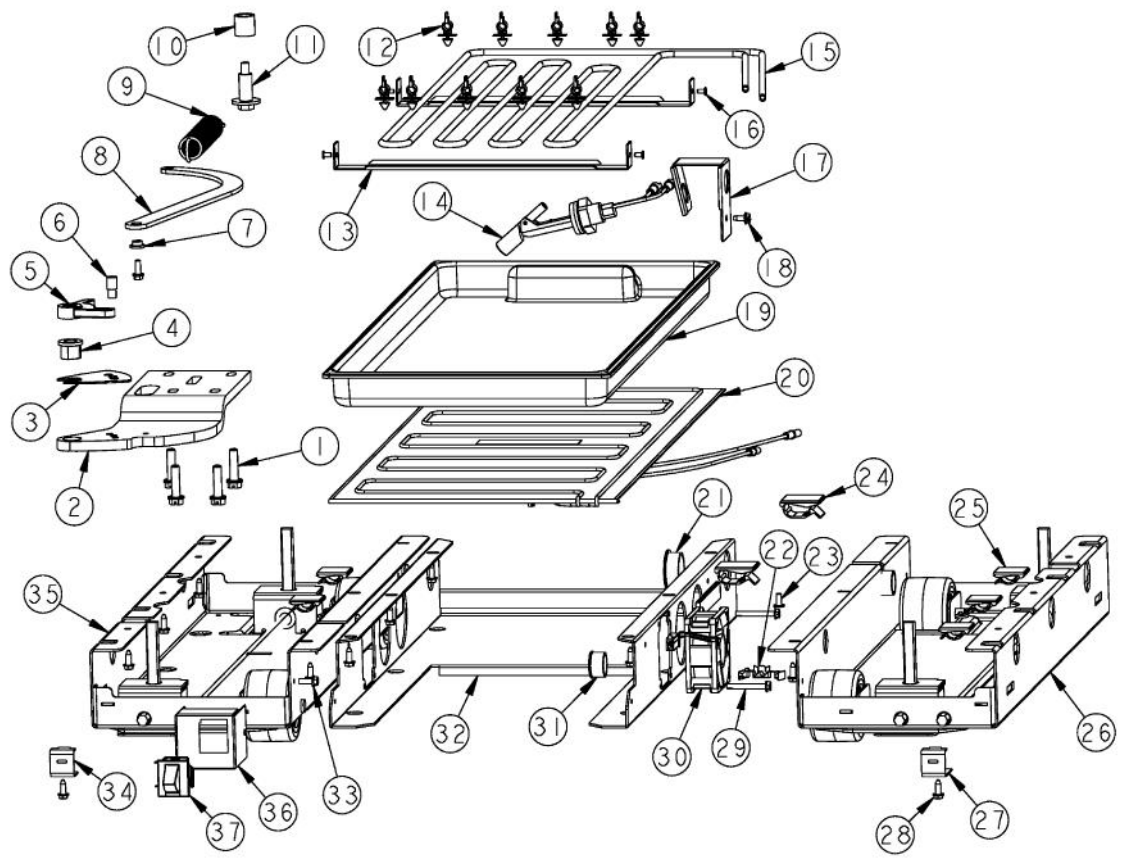

Ref #	Part Number	Qty.	Description
1	000570-000		HEX SCREW
2	PC020289		HINGE PLATE LL
	PC920215		HINGE PLATE SXS LR
3	PC920144		PLATE - WC DOOR SHIM
4	PD940090		BUSHING - WC DOOR LEVEL
5	PD940091		BUSHING - DOOR STOP
6	PC920145		PIN - DOOR STOP
7	PD940094		BUSHING
8	PC920149		BAR-WC BOT HINGE LH
	PC920166		BAR-WC BOT HINGE RH
9	PC910015		SPRING EXTENSION
10	PD940107		ROUND SPRING SPACER
11	M0221523		SCREW - SHLDR
12	PD030146		STAND OFF LOCK CLIP
13	K20911831		BRACKET CONDENSATE SUPPORT
14	PE050248		FLOAT SWITCH HORIZONTAL
15	F20915696		SERPENTINE CONDENSER DRAIN
16	PC040010		POP RIVET
17	B20915627		BRACKET HORIZ FLOAT SWITCH
18	M0253916		SCREW-TF
19	PK930348		PAN DRAIN
20	G50914125		TRAY PAN HEATER
21	A4554817		BUSHING-SNAP VA4554817
22	M0327801		SPLICE TAP
23	PD020010		10 X 3/8 GREEN GROUNDING SCREW
24	M0104102		CLIP-CORD RED
25	M0104106		CLIP-CORD VM0104106
26	PM910398		LEVELER ASSEMBLY - R
27	K2098044		BRKT GRILLE SUPPORT
28	PD020194		SCREW-SM
29	PD020274		SCR SLTD HEX WSHR HD 8X1.250 BT
30	000731-000		AXIAL FAN
31	A4554806		BUSHING-SNAP VA4554806
32	K20915952		SHIELD BOTTOM DRAIN
33	M0220417		SCREW-TC
34	K2098096		BRKT GRILLE SUPPORT
35	PM910399		LEVELER MODULE L
36	002668-000		SWITCH,GRILLE,MT,LH
	002667-000		SWITCH,GRILLE,MT,RH
37	PE950147		SWITCH SPST NC BLACK