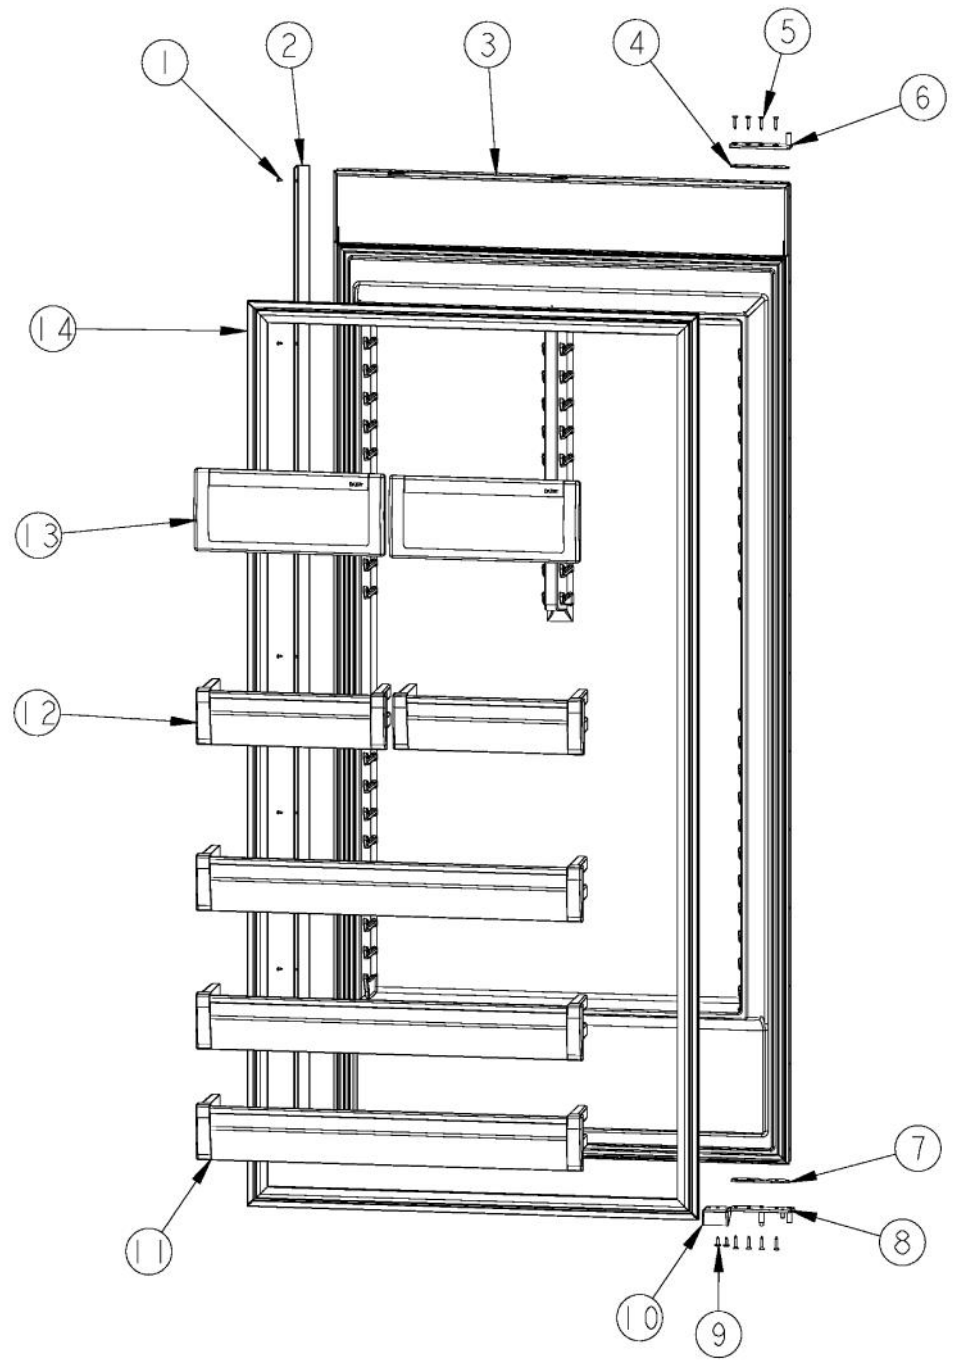

Ref #	Part Number	Qty.	Description
1	L20914100		COVER EVAP AR 36
2	PD020194		SCREW-SM
3	L20913712		UPPER COVER SUMP
4	PK930346		COVER LIGHT
5	10270203		HOUSING-LIGHT V10270203
6	PM910280		LADDER SIDE AF 30 36
7	M0238535		SCREW-SM
8	PD020195		SCR 8-18 X 5/8
9	L20913716		COVER SUMP LOWER AR 36
10	PM910284		LADDER CENTER AR 36
11	A3079001		LAMP - 40W
12	PE950125		LIGHT SOCKET
13	M0211014		SCREW-SM
14	C8983701		THERMISTOR
15	PK930267		COVER LIGHT ASM AF AR BM 36
16	L20910705		BRACKET LIGHT AR 36
17	PD020238		SCR WH HEX WSHR HD SLTD NO.8-18 X 1/2
18	B5733302		CLIP-GROUND
NI	PB070288		1/4 X 1/2 CLOSED CELL SPONGE