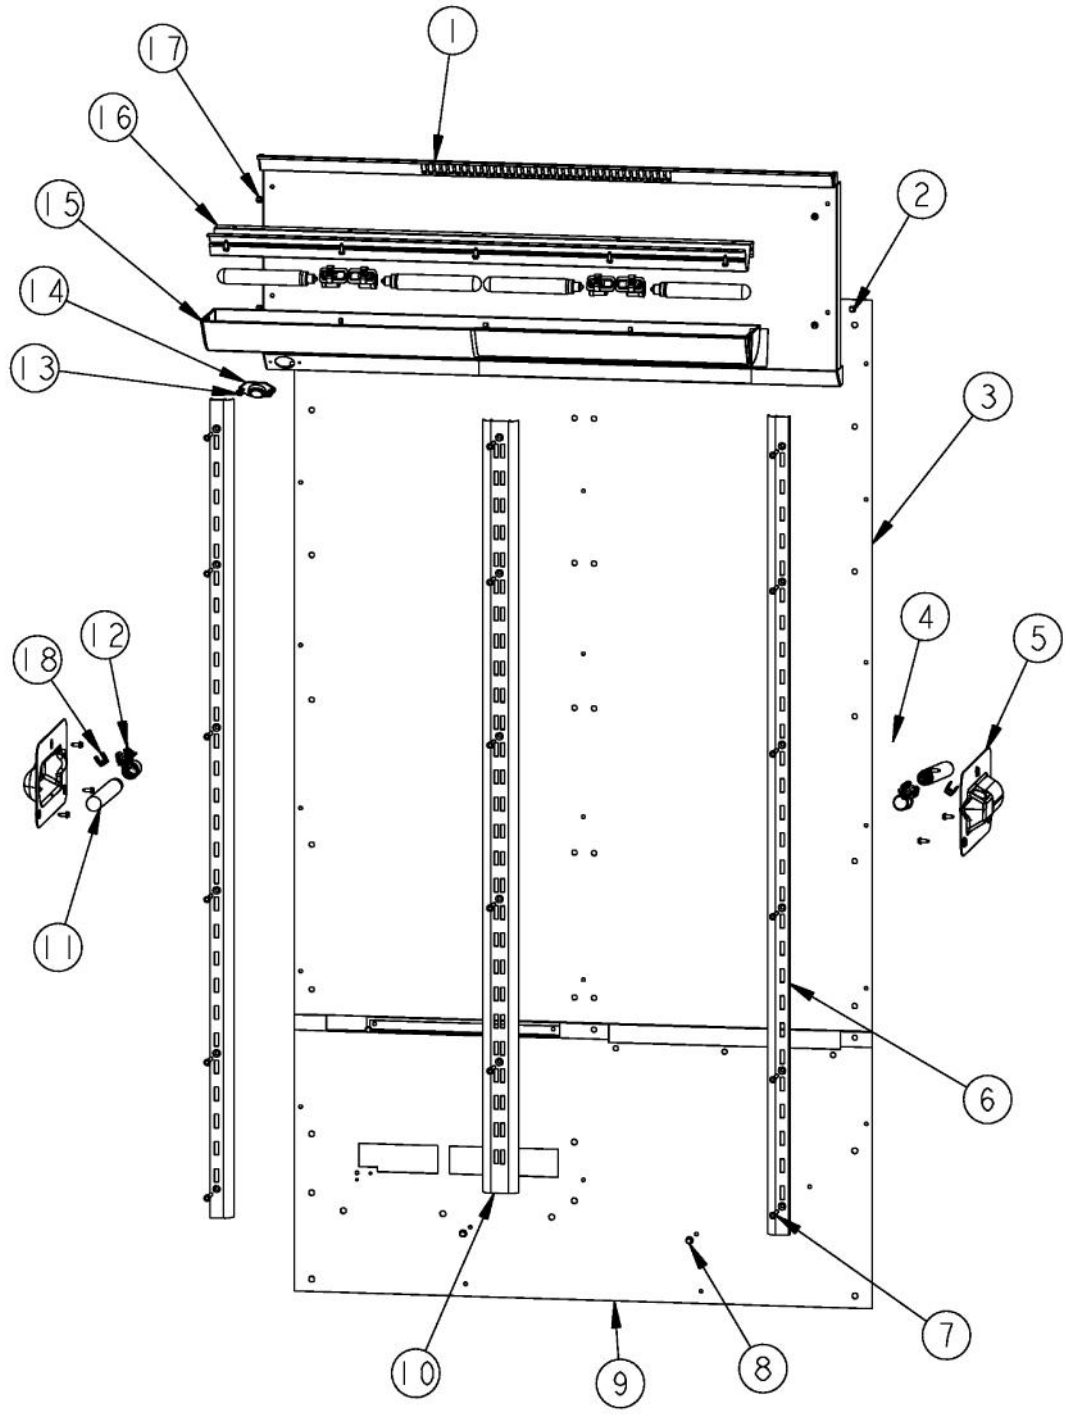

Ref #	Part Number	Qty.	Description
1	PK930286		SHELF MEATSAVOR AR/BM 36
2	PK930285		DUCT MEATSAVOR REAR AR 36
3	000730-000		MEAT SAVER FAN - 3.8 W
NI	020822-000	1	FAN RESISTOR KIT BEFORE SERIALNo. 110409R00010145
4	PD020195		SCR 8-18 X 5/8
5	PK930288		DOOR MEATSAVOR ASM AR/BM 36
6	PK930175		SUPPORT DRAWER MEAT SAVER SXS 42/48 R
7	PK930172		COVER CONTROL MEAT SAVER
8	PK930168		DIAL CONTROL MEAT SAVER
9	PK930283		DUCT MEATSAVOR SPACER
10	PM910334		ROLLER TENSION
11	PK930169		DUCT MEAT SAVER SXS 42/48 R
12	PM910287		SLIDE MEAT SAVER R
13	PK930173		SUPPORT SLIDE MEAT SAVER SXS 42/48 R
14	PK930278		DRAWER MEAT SAVER AR BM 36
15	PM910288		SLIDE MEAT SAVER L
16	PK930174		SUPPORT SLIDE MEAT SAVER SXS 42/48 L
17	PK930284		DUCT MEATSAVOR LEFT
18	M0211021		SCREW-SM
19	PK930176		SUPPORT DRAWER MEAT SAVER 42/48 L