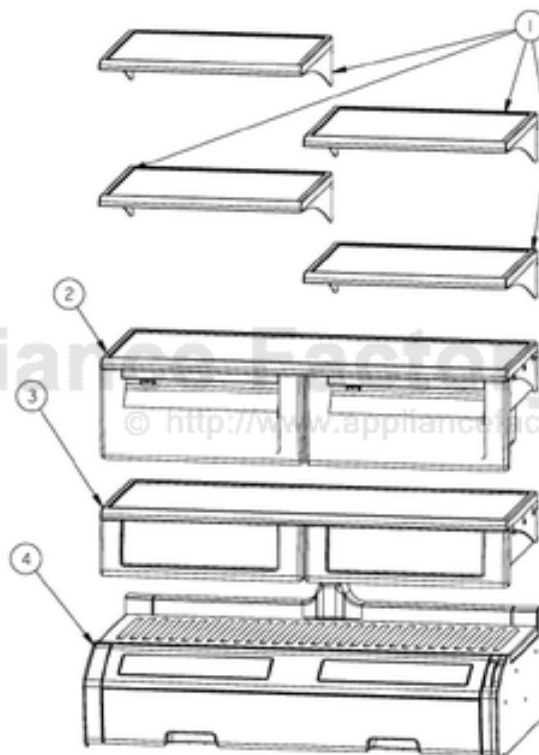

[Find Your VIKING Refrigerator Parts - Select From 341 Models](#)

----- Manual continues below -----

Ref #	Part Number	Qty.	Description
1	PM910351		SHELF ASM GLASS BM 36 FF
2	ProduceDrawerArea		FOR BREAKDOWN SEE PAGE 002
3	DELI DRAWER AREA		FOR BREAKDOWN SEE PAGE 002
4	MEAT SAVER DRAW...		FOR BREAKDOWN SEE PAGE 004