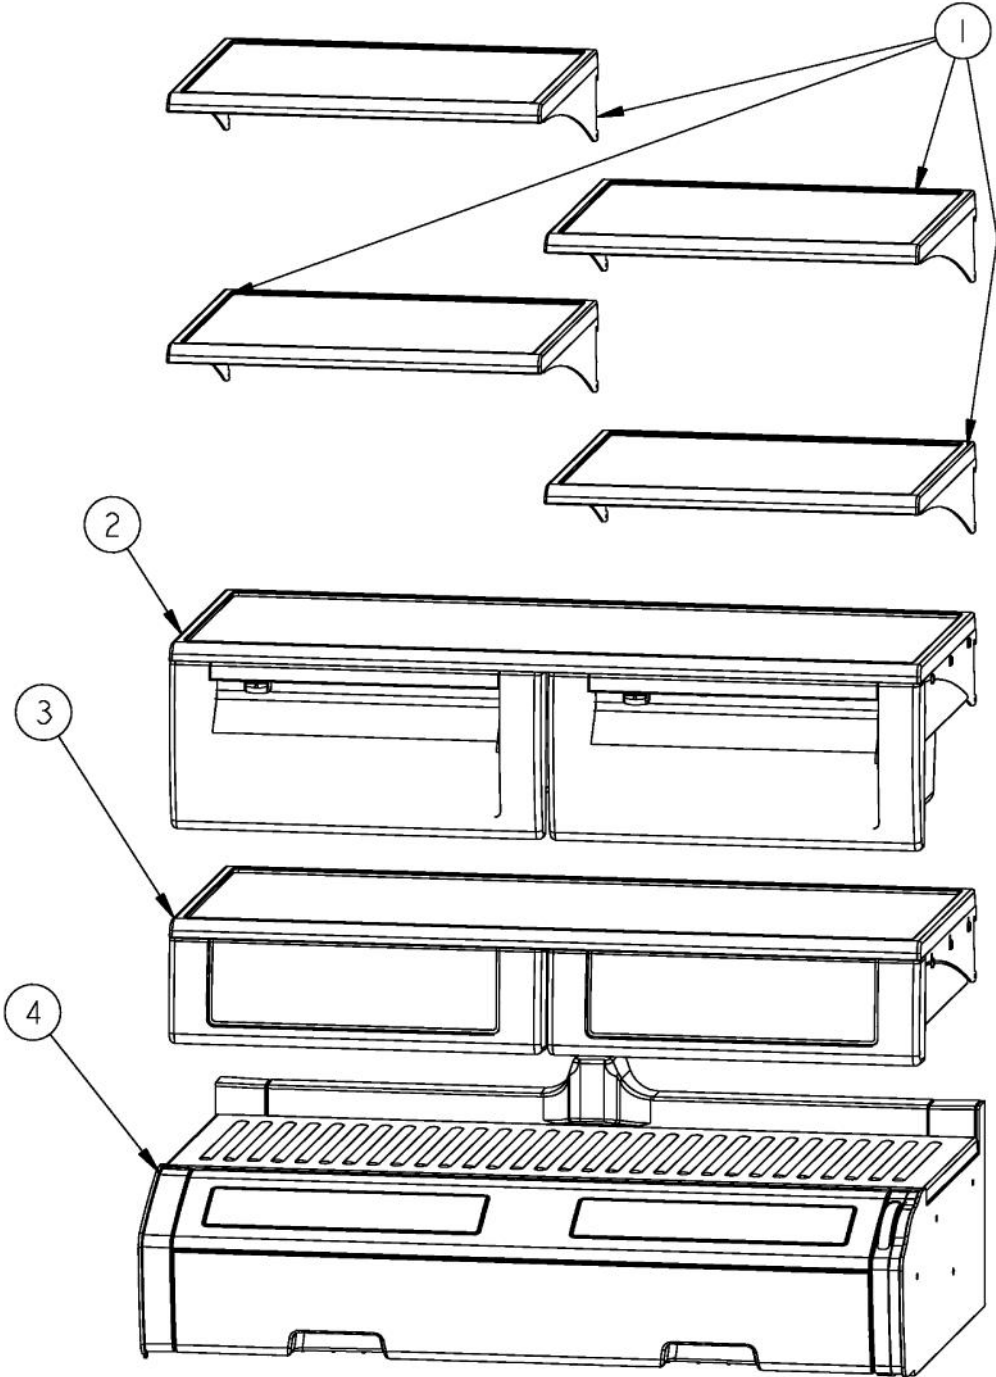

[Find Your VIKING Refrigerator Parts - Select From 341 Models](#)

----- Manual continues below -----

Ref #	Part Number	Qty.	Description
1	PM910351		SHELF ASM GLASS BM 36 FF
2	ProduceDrawerArea		FOR BREAKDOWN SEE PAGE 002
3	DELI DRAWER AREA		FOR BREAKDOWN SEE PAGE 002
4	MEAT SAVER DRAW...		FOR BREAKDOWN SEE PAGE 004

Ref #	Part Number	Qty.	Description
1	PM010530		SHELF ASM GLASS 36 AR 36 BM
2	120467		CRISPER RAIL ATTACHMENT
3	PK930290		SUPPORT SLIDE R
4	PD020032		SRW-8(A)X3/8PH.WFR HD 7/16DIAXNICL
5	PD920161		SCR 8-16 PLASTITE PNP 3/8 S
6	PK030439		GLIDE CENTER SUPPORT
7	PM910388		SLIDE DRAWER (R & L)
8	PK930291		SUPPORT SLIDE L
9	PD920162		SCR 8-16 PLASTITE PNP 1/4 S
10	PM910343		RAIL DRAWER R
11	PK930289		DRAWER DELI ASM AR 36
12	PM910342		RAIL DRAWER L