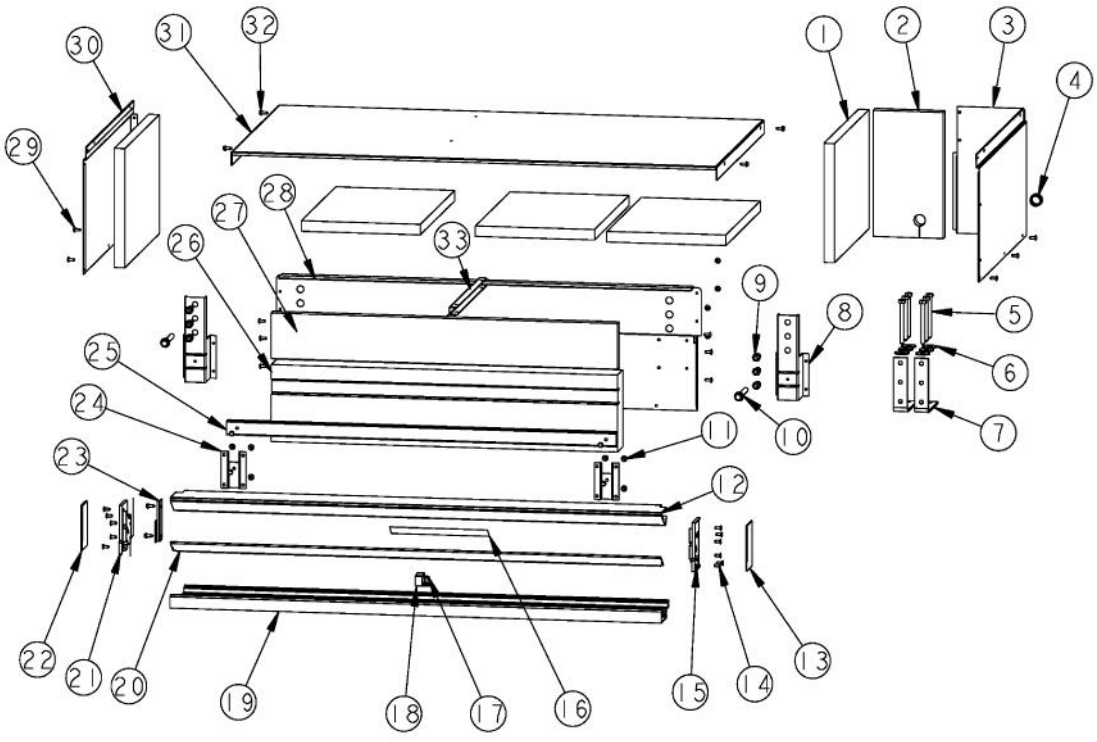

Ref #	Part Number	Qty.	Description
1	PB070355		INSULATION MC COVER
2	PB970171		MC INSULATION - BACK SIDE
3	K2099459		MC SIDE R
4	A4554806		BUSHING-SNAP VA4554806
5	M0223509		SCREW-LAG
6	M0270510		WASHER
7	PK910089		BRACKET, ANTI - TIP
8	K20915675		BRACKET PSM
9	PD040157		BEARING SLEEVE
10	PD020233		SCR LAG 5/16-9 GX 5/16X7/16 WAF IHXW 3 S ZN
11	M0224128		SCREW-SM
12	PM910418		GRILLE LOUVER UPPER AF AR 36 DES FOL
13	PM910072		COVER - END CAP 12119802
14	M0215318		SCREW-SM
15	PM910348		ENP CAP GRILLE R
16	PF930523		GRILL BLADE LABEL (REFRIGERATOR)
17	M0230028		SCREW-TC
18	PM910084		SUPPORT GRILLE 12201201
19	PM910419		GRILLE LOUVER LOWER AF AR 36 L DES FOL
	PM910421		GRILLE LOUVER LOWER AF AR 36 R DES FOL
20	PM910429		GRILLE LOUVER MID AF AR 36 DES FOL
21	PM910349		END CAP GRILLE L
22	PM910071		COVER - END CAP 12119801
23	K2099471		BRACKET GRILLE SUPPORT L
	K2099470		BRACKET GRILLE SUPPORT R
24	PK050004		BRACKET GRILLE
25	K20915902		CROSSMEMBER PSM 36
26	PB070359		INSULATION MC COVER
27	PB070358		INSULATION MC COVER
28	K2099933		MC BACK 36
29	PC040010		POP RIVET
30	K2099460		MC SIDE L
31	K2099931		MC TOP 36
32	PD020194		SCREW-SM
33	K2099455		SUPPORT MC Z
	B20911818		GRILL ENDCAP PRO L/R NON-HINGE
	B20911392		GRILLE LOUVER MID 36 PRO
	B2096961		BRACKET-LOUVER
	M0220417		SCREW-TC
	B20911391		GRILLE LOUVER TOP 36 PRO
	B2096962		BRACKET-LOUVER SUP
	B20911122		GRILLE LOUVER BOT 36 PRO
	B20911816		GRILLE ENDCAP PRO L
	K2099460		MC SIDE L
	K2099455		SUPPORT MC Z