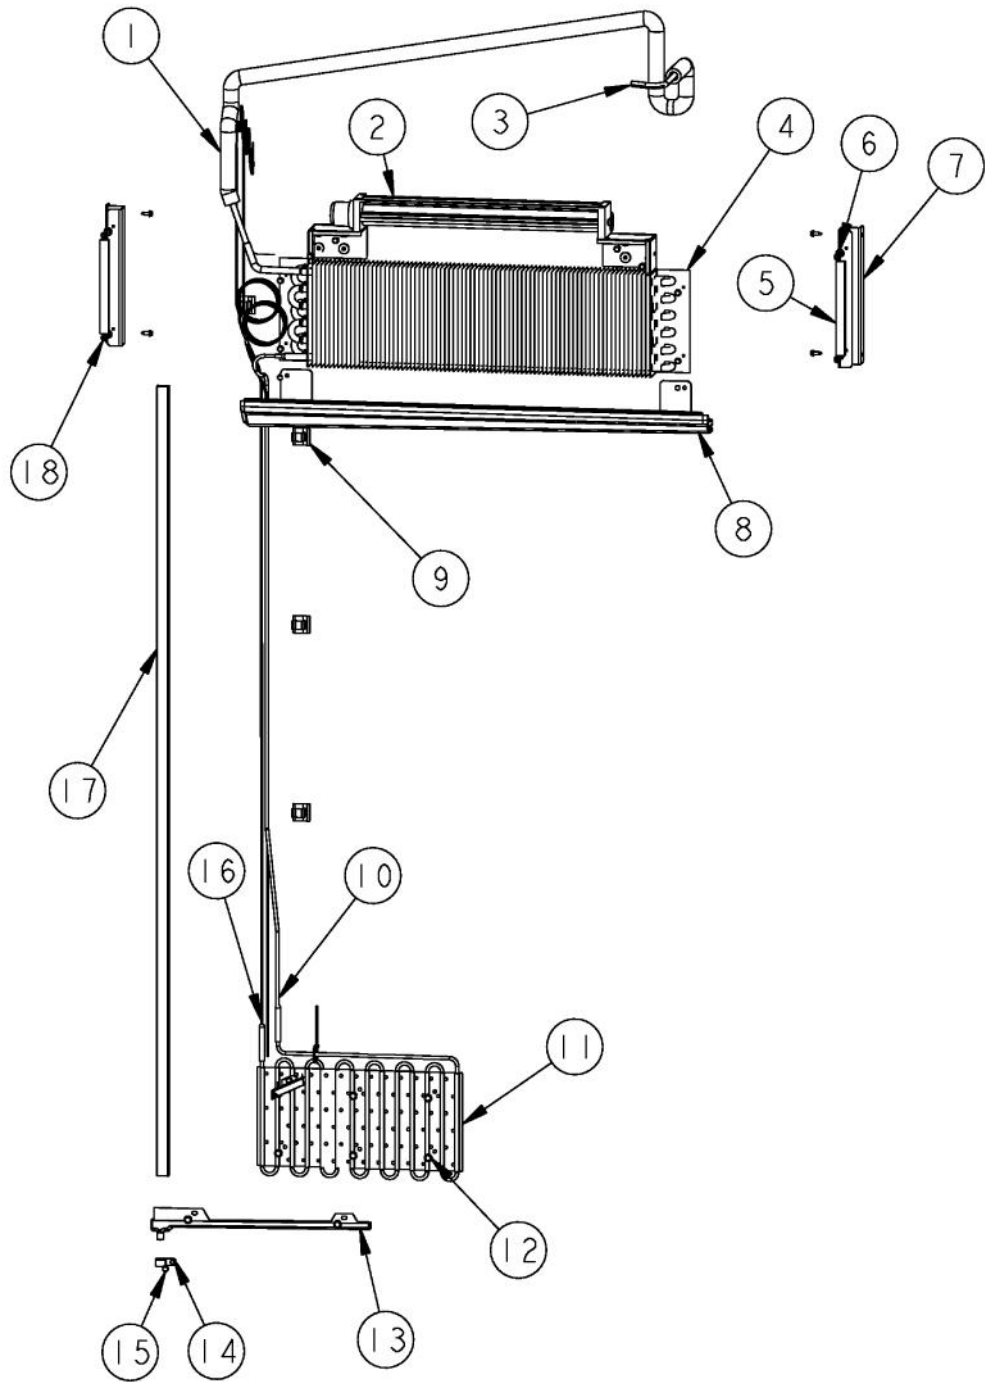

Ref #	Part Number	Qty.	Description
1	PB970187		INSULATION TUBING 57.500
2	G50914135		ASM FAN MOUNTING AR 36
3	F2099936		TUBE SUCTION AR 36
4	PM910455		EVAPORATOR AR 36 30
5	PB070288		1/4 X 1/2 CLOSED CELL SPONGE
6	PD040150		WASHER FLAT NYLON NO.10
7	K20914102		ANGLE UPR EVAP MNT AR 30 36
8	G50914189		DRAIN PAN ASM UPPER AR36
9	M0104106		CLIP-CORD VM0104106
10	F20913720		TUBE EVAP AR 36
11	PM910496		MS HEAT EXCH ASM AR 36 30
12	PD020032		SRW-8(A)X3/8PH.WFR HD 7/16DIAXNICL
13	PK030445		PAN DRAIN LOWER EVAP AR 30 36
14	PD030148		CLAMP CABLE ALUMINUM .500 DIA. (AL-8 CLAMP)
15	PD020194		SCREW-SM
16	F20912568		CAPILLARY TUBE
17	PK030446		DRAIN VERTICAL AR 30 36
18	PD020238		SCR WH HEX WSHR HD SLTD NO.8-18 X 1/2