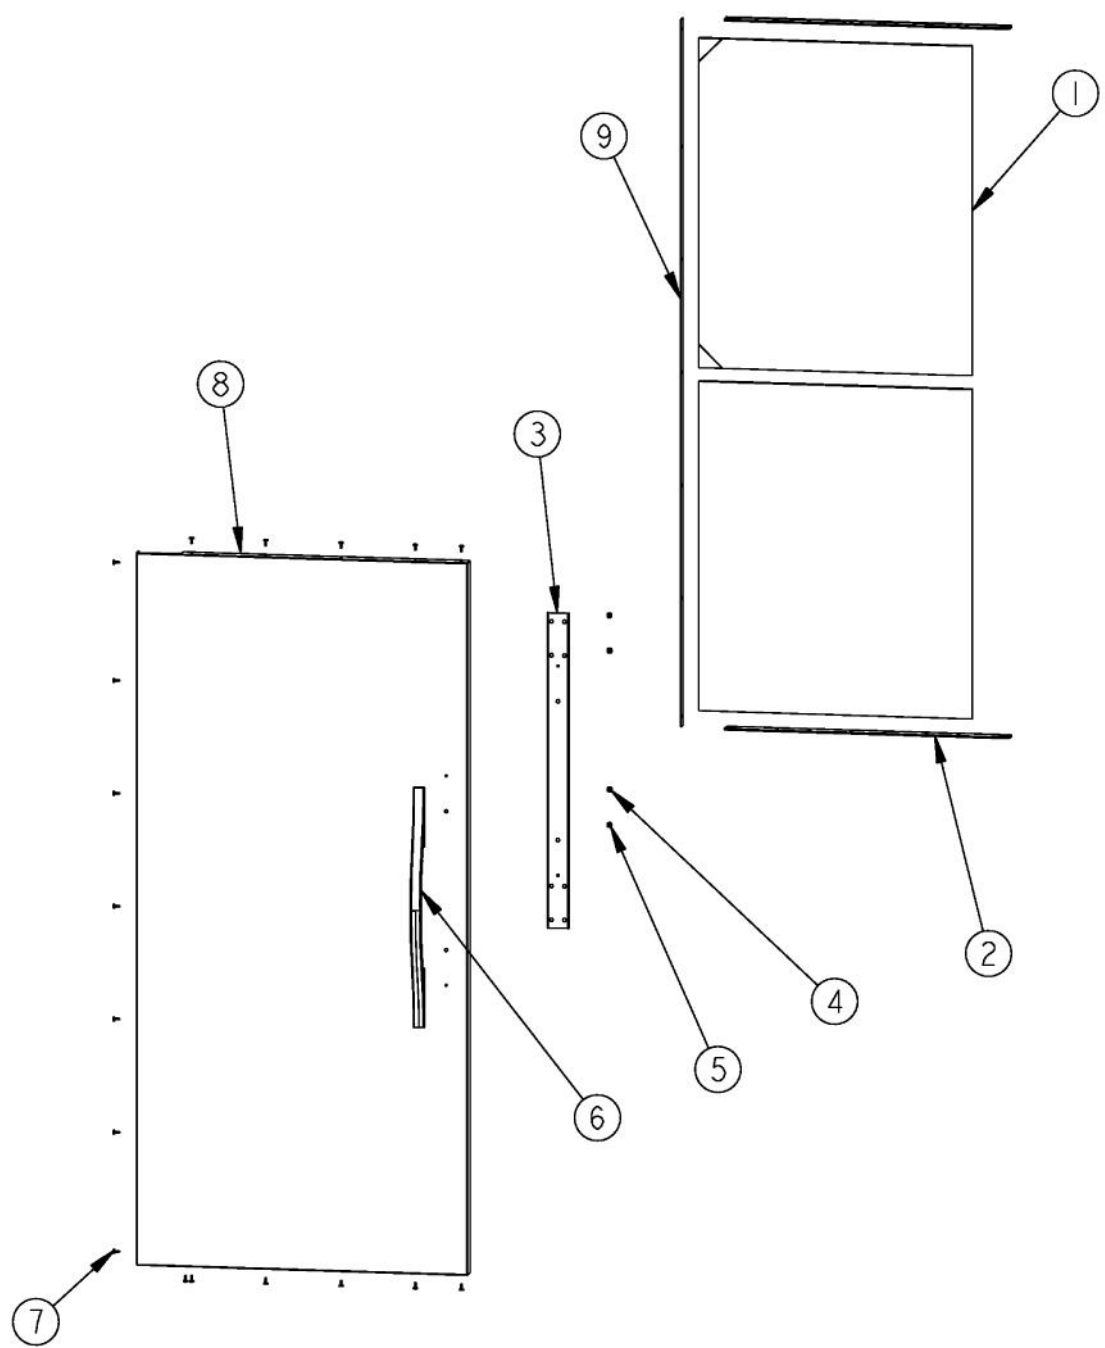

Ref #	Part Number	Qty.	Description
1	M0215704		SCREW-SM
2	PK930006		SPACER - SS DES
3	G32915043		DOOR ASM AR 36
4	PD040162		SPACER-DOOR HINGE
5	PD920174		10-32 TORX HEAD SCREW
6	PC020279		PIVOT PL ASM LH UP PRO/DES
	PC020278		PIVOT PL ASM RH UP PRO/DES
7	001617-000		SPACER,NYL,PIVOT PLATE
8	PC020277		PIVOT PL ASM LH LW PRO/DES
	PC020276		PIVOT PL ASM RH LW PRO/DES
9	M0210458		SCREW-SM
10	PD050019		STRIKER DOOR SWITCH
11	G5099297		DOOR BIN ASM FF 36 BM AND AR FULL
12	G5099298		DOOR BIN ASM FF 36 BM AND AR HALF
13	12097404		DAIRY MODULE ASSY
14	PB070334	1	DOOR GASKET (BEFORE 06-10-08)
14	005447-000	1	GASKET,ASM,36,AFAR (ON OR AFTER 06-10-08)