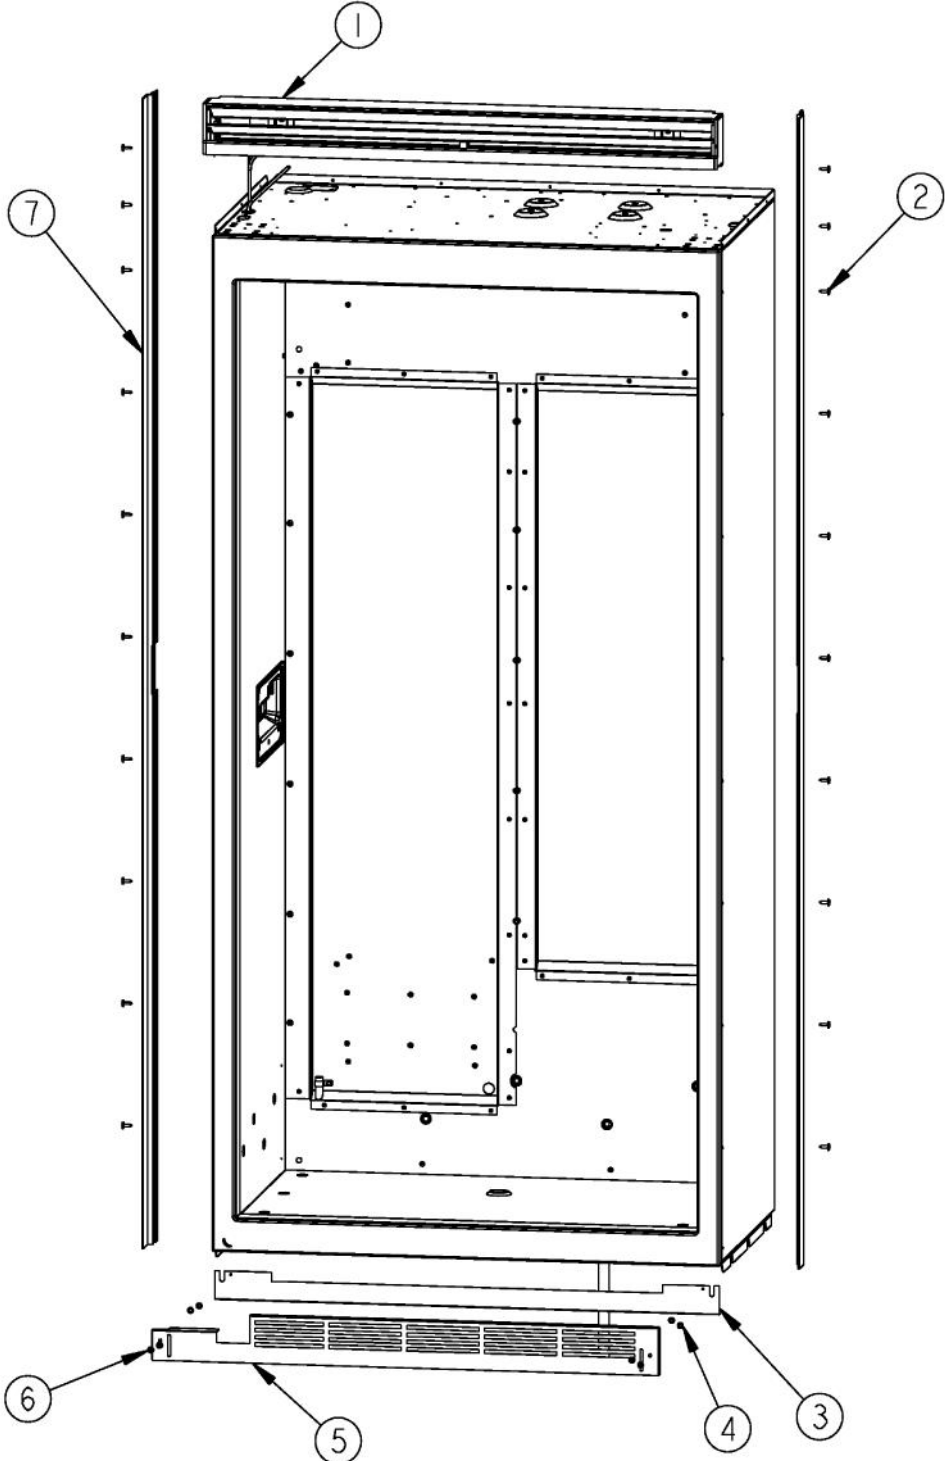

Ref #	Part Number	Qty.	Description
1	G32911120		GRILLE ASM AF AR 36 DES L (FOR BREAKDOWN SEE PAGE 011)
	G32911121		GRILLE ASM AF AR 36 DES R (FOR BREAKDOWN SEE PAGE 011)
2	M0210458		SCREW-SM
3	000147-002		KICKPLATE, LWR
4	40370P01		NYLON FLAT WASHER V40370P01
5	C9099206BK		GRILLE TOE VENTED 36 LH XBKX
	C90910759BK		GRILLE TOE VENTED 36 XBKX
6	M0210443		SCREW-E SM
7	PK920066		SIDE TRIM
NI	G32915028		COMPLETE TOE GRILLE ASSEMBLY - LEFT HINGE (CONTAINS ITEMS NO. 3 - NO. 6)
NI	G50915027		GRILLE TOE ASM AF AR 36 R (CONTAINS ITEMS NO. 3 - NO. 6)